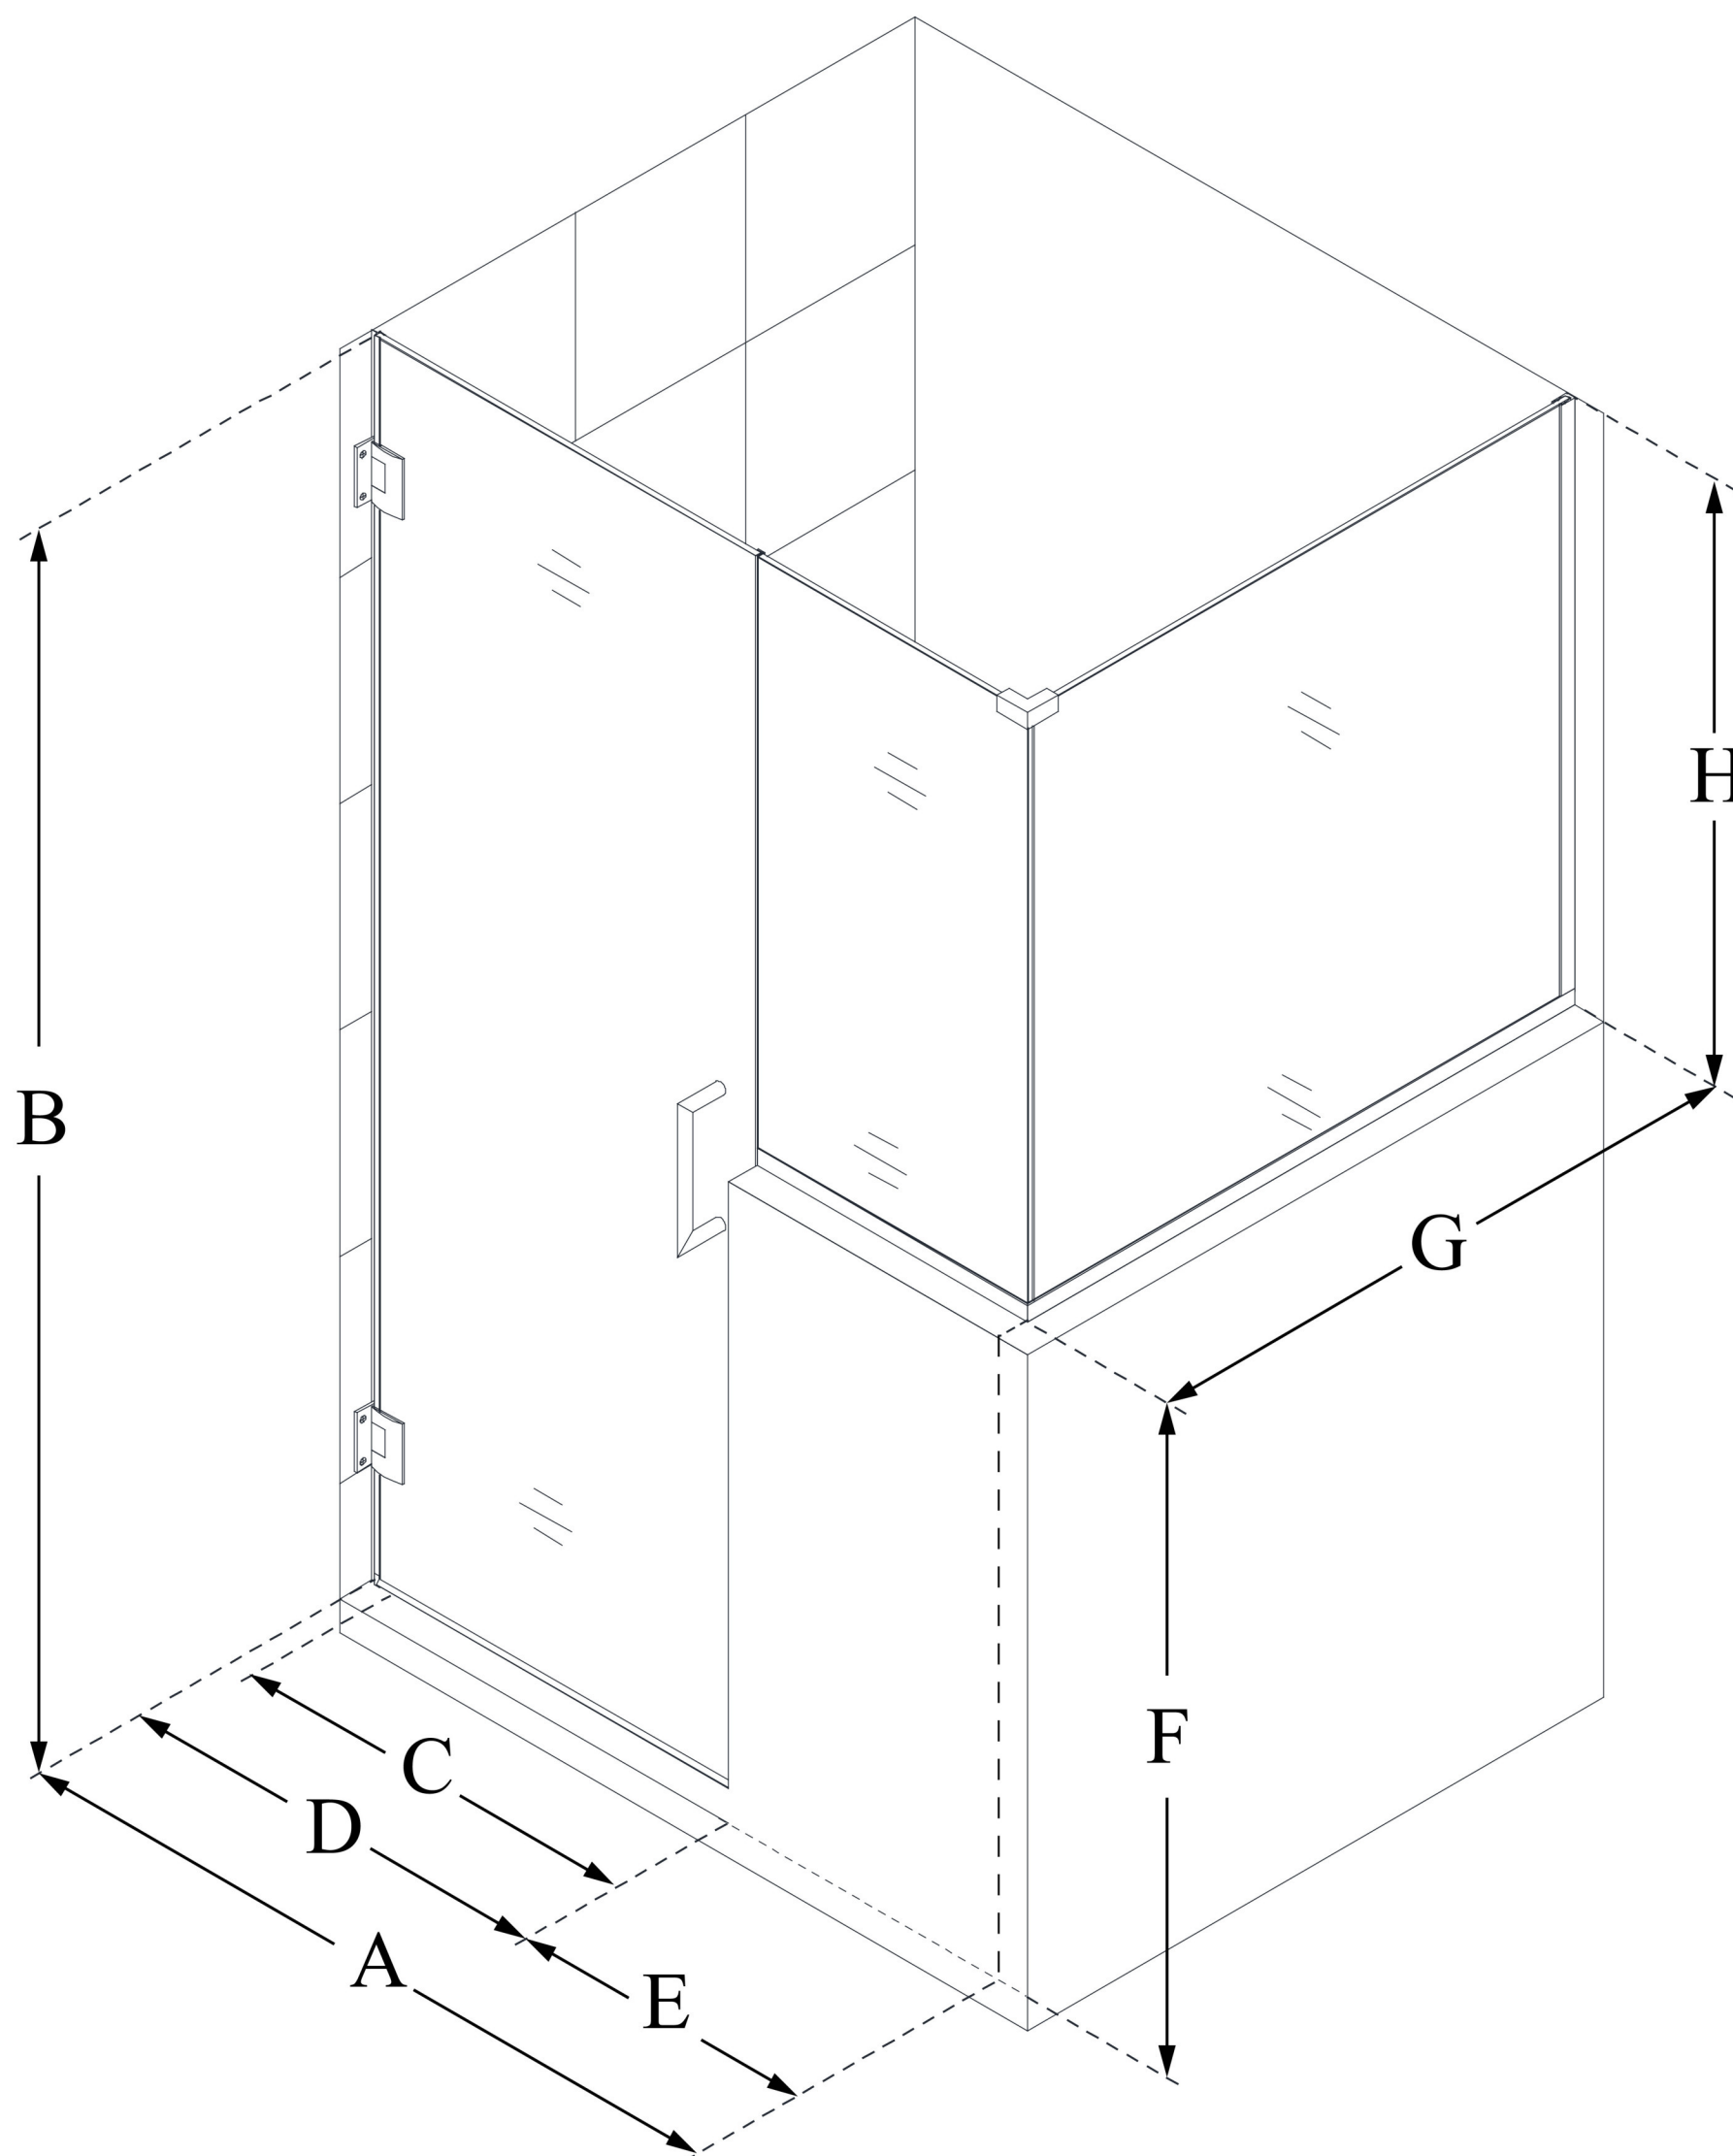

SHEN-2428303436

UNIDOOR PLUS

DreamLine Unidoor Plus 58 in. W
x 36 3/8 in. D x 72 in. H Frameless
Hinged Shower Enclosure, Clear
Glass

SWING DOOR

CONFIGURATION DIMENSIONS:

A: 58 in.

MODEL WIDTH

B: 72 in.

MODEL HEIGHT

C: 27 in.

ACCESS WIDTH

D: 28 in.

DOOR WIDTH

E: 30 in.

INLINE BUTTRESS PANEL WIDTH

F: 38 in.

BUTTRESS WALL HEIGHT

G: 36 3/8 in.

RETURN BUTTRESS PANEL WIDTH

H: 34 in.

BUTTRESS GLASS HEIGHT

DreamLine reserves the right to update or modify the hardware or materials pictured without prior notice for the purpose of product improvement and customer satisfaction.