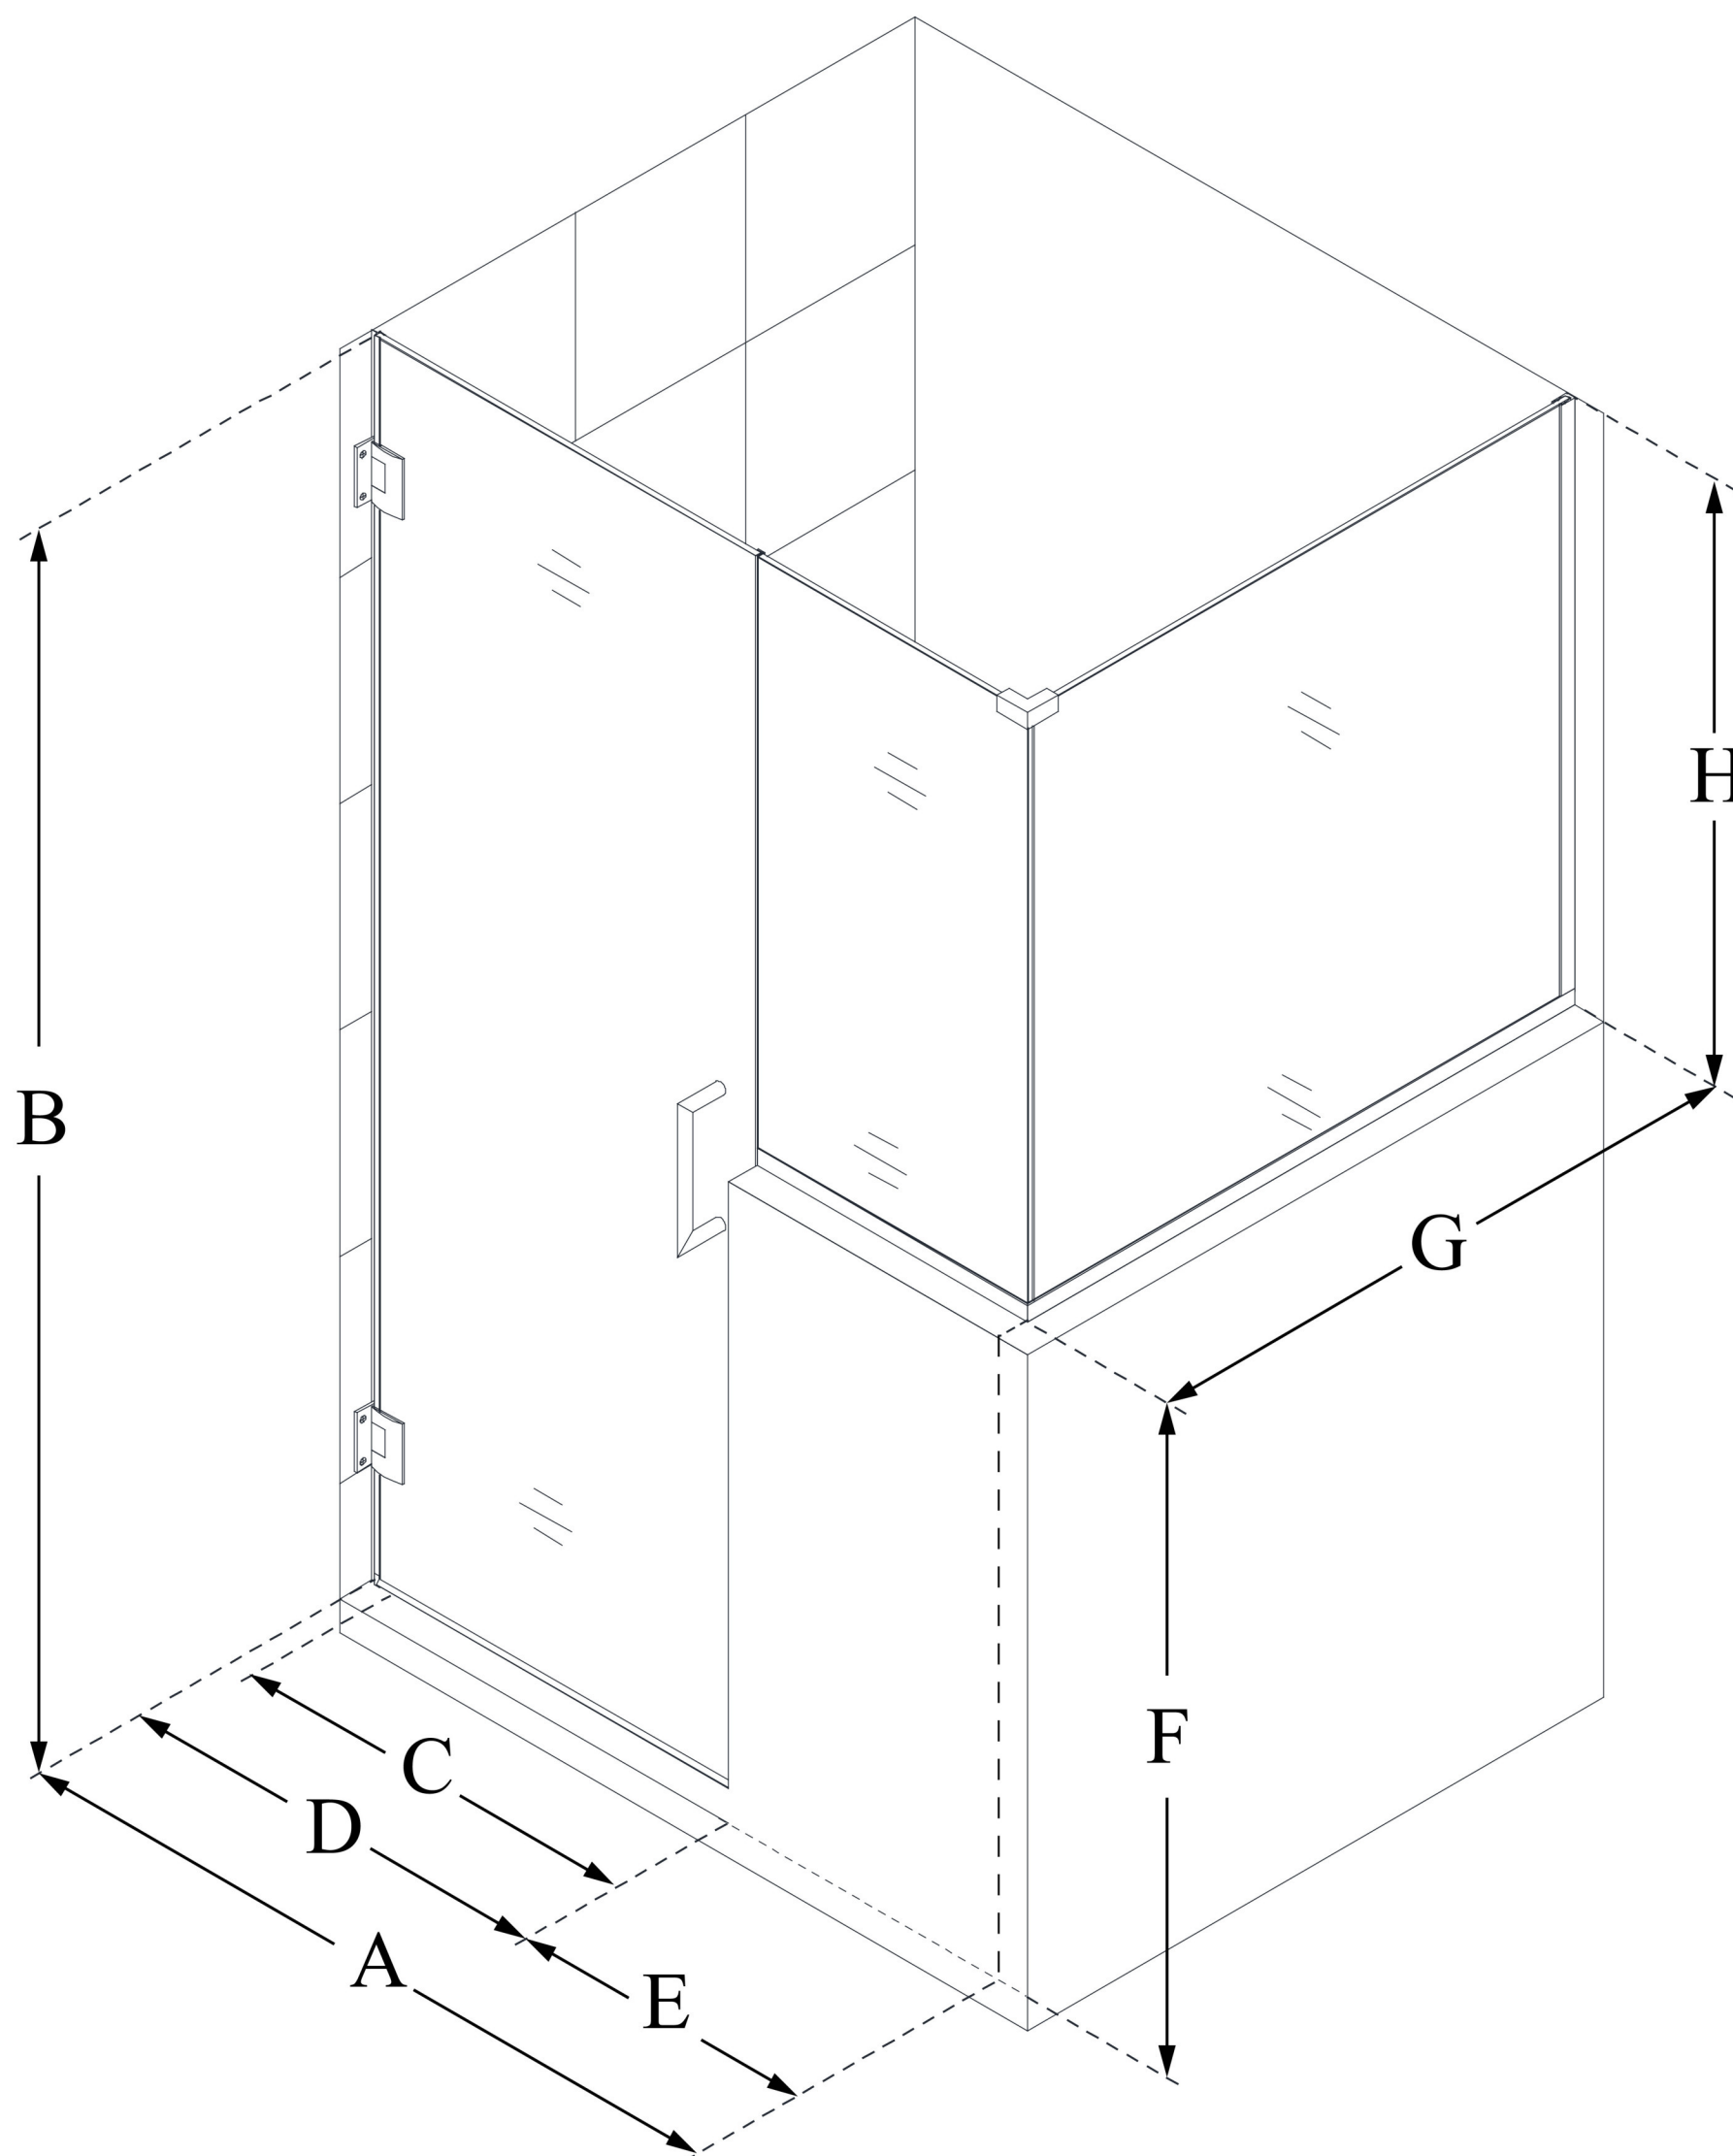

# UNIDOOR PLUS

DreamLine Unidoor Plus 58 in. W  
x 30 3/8 in. D x 72 in. H Frameless  
Hinged Shower Enclosure, Clear  
Glass

**SWING DOOR**

## CONFIGURATION DIMENSIONS:

**A: 58 in.**

MODEL WIDTH

**B: 72 in.**

MODEL HEIGHT

**C: 27 in.**

ACCESS WIDTH

**D: 28 in.**

DOOR WIDTH

**E: 30 in.**

INLINE BUTTRESS PANEL WIDTH

**F: 38 in.**

BUTTRESS WALL HEIGHT

**G: 30 3/8 in.**

RETURN BUTTRESS PANEL WIDTH

**H: 34 in.**

BUTTRESS GLASS HEIGHT

DreamLine reserves the right to update or modify the hardware or materials pictured without prior notice for the purpose of product improvement and customer satisfaction.