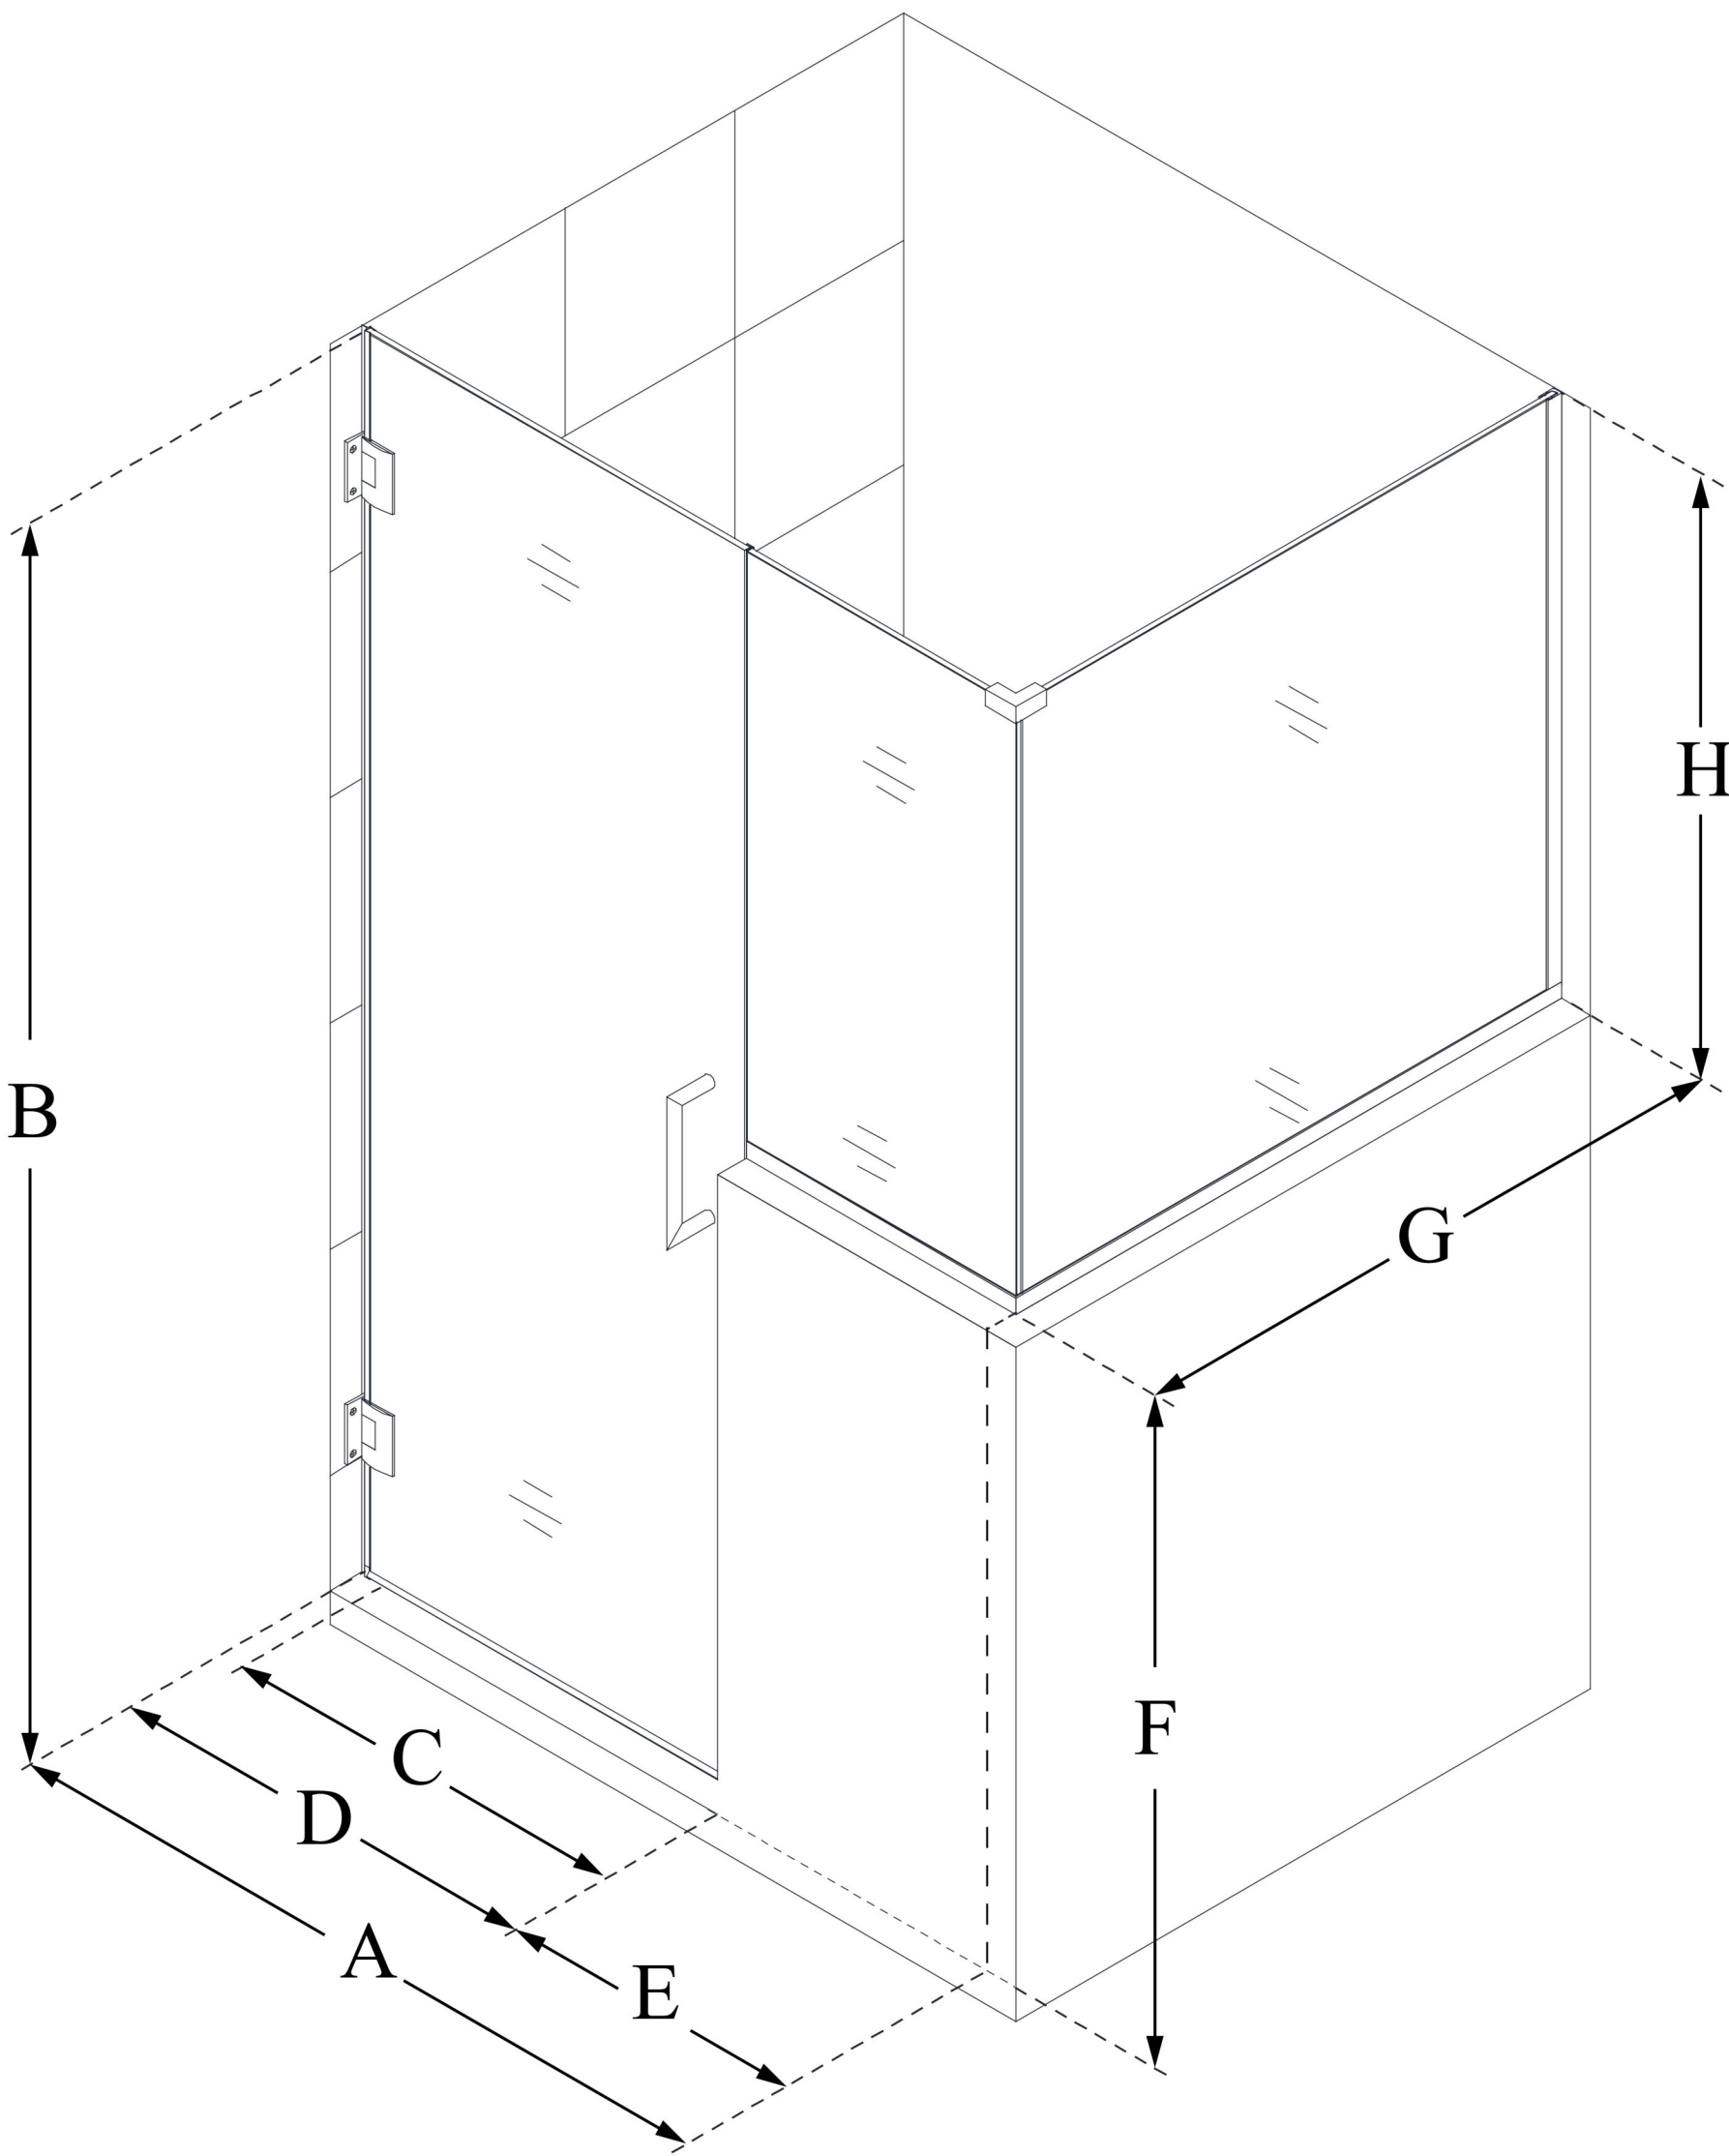

SHEN-2427303636

UNIDOOR PLUS

DreamLine Unidoor Plus 57 in. W
x 36 3/8 in. D x 72 in. H Frameless
Hinged Shower Enclosure, Clear
Glass

SWING DOOR

CONFIGURATION DIMENSIONS:

A: 57 in.

MODEL WIDTH

B: 72 in.

MODEL HEIGHT

C: 26 in.

ACCESS WIDTH

D: 27 in.

DOOR WIDTH

E: 30 in.

INLINE BUTTRESS PANEL WIDTH

F: 36 in.

BUTTRESS WALL HEIGHT

G: 36 3/8 in.

RETURN BUTTRESS PANEL WIDTH

H: 36 in.

BUTTRESS GLASS HEIGHT

DreamLine reserves the right to update or modify the hardware or materials pictured without prior notice for the purpose of product improvement and customer satisfaction.