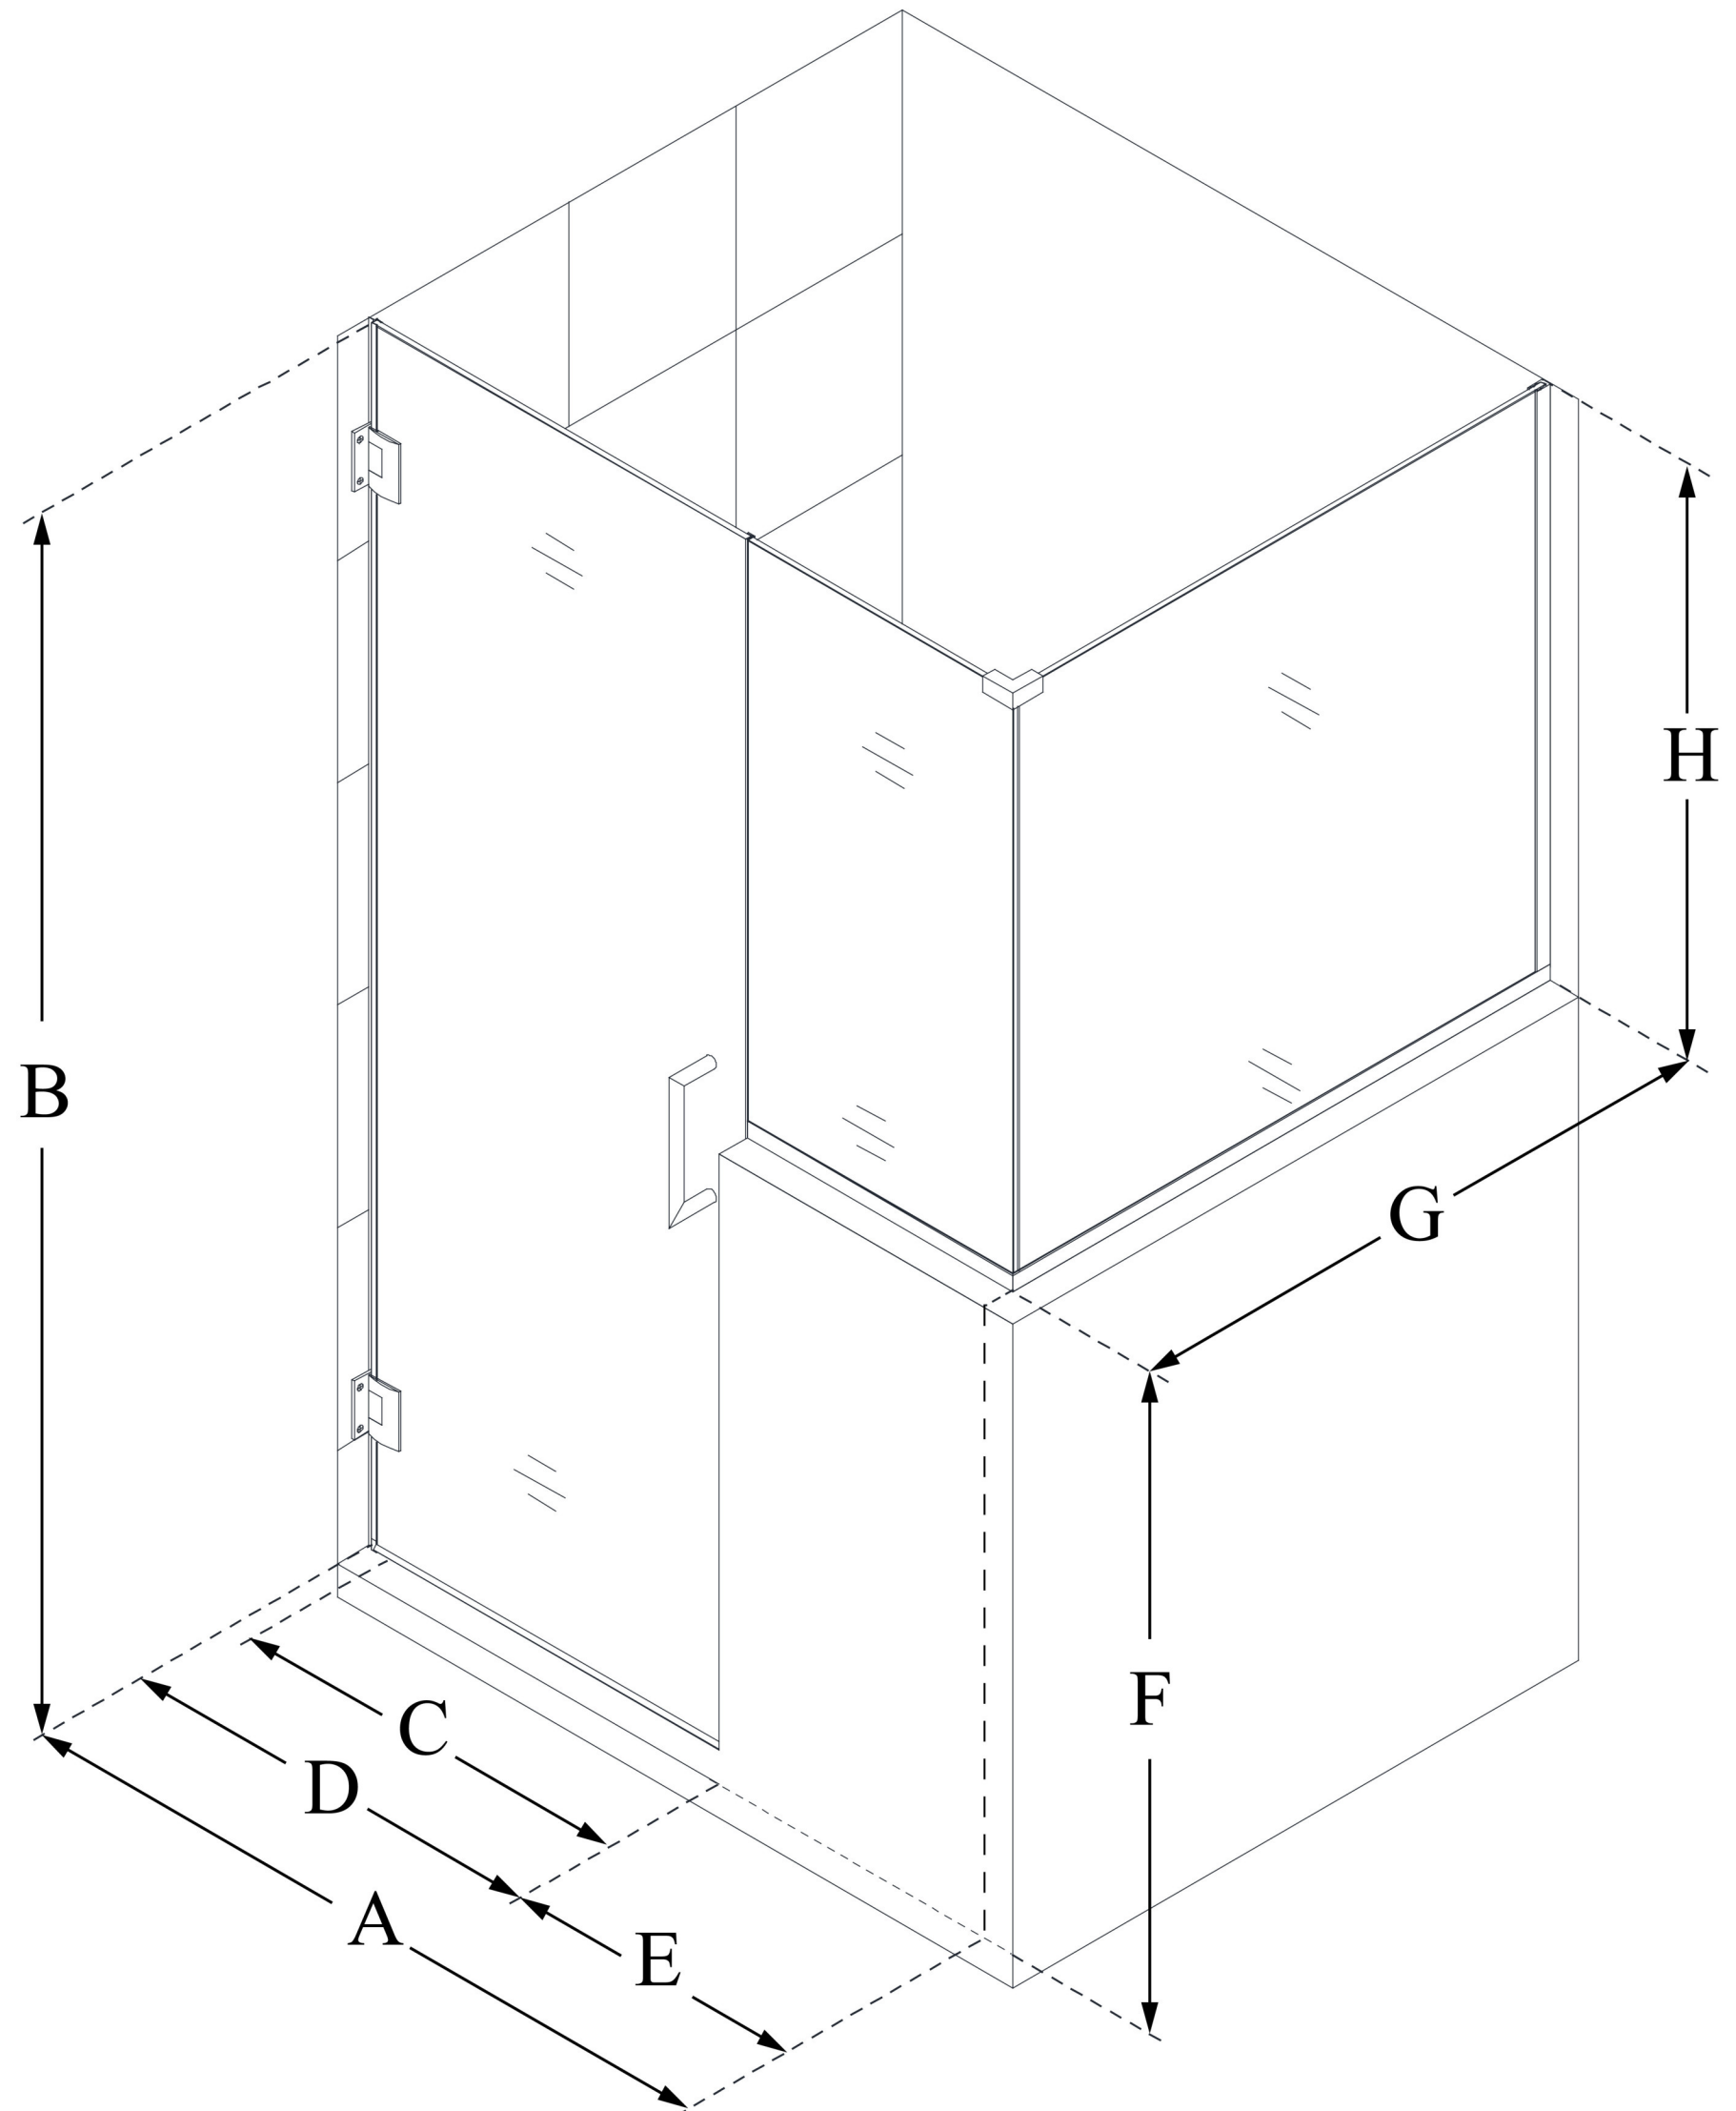

SHEN-2427303630

UNIDOOR PLUS

DreamLine Unidoor Plus 57 in. W
x 30 3/8 in. D x 72 in. H Frameless
Hinged Shower Enclosure, Clear
Glass

SWING DOOR

CONFIGURATION DIMENSIONS:

A: 57 in.

MODEL WIDTH

B: 72 in.

MODEL HEIGHT

C: 26 in.

ACCESS WIDTH

D: 27 in.

DOOR WIDTH

E: 30 in.

INLINE BUTTRESS PANEL WIDTH

F: 36 in.

BUTTRESS WALL HEIGHT

G: 30 3/8 in.

RETURN BUTTRESS PANEL WIDTH

H: 36 in.

BUTTRESS GLASS HEIGHT

DreamLine reserves the right to update or modify the hardware or materials pictured without prior notice for the purpose of product improvement and customer satisfaction.