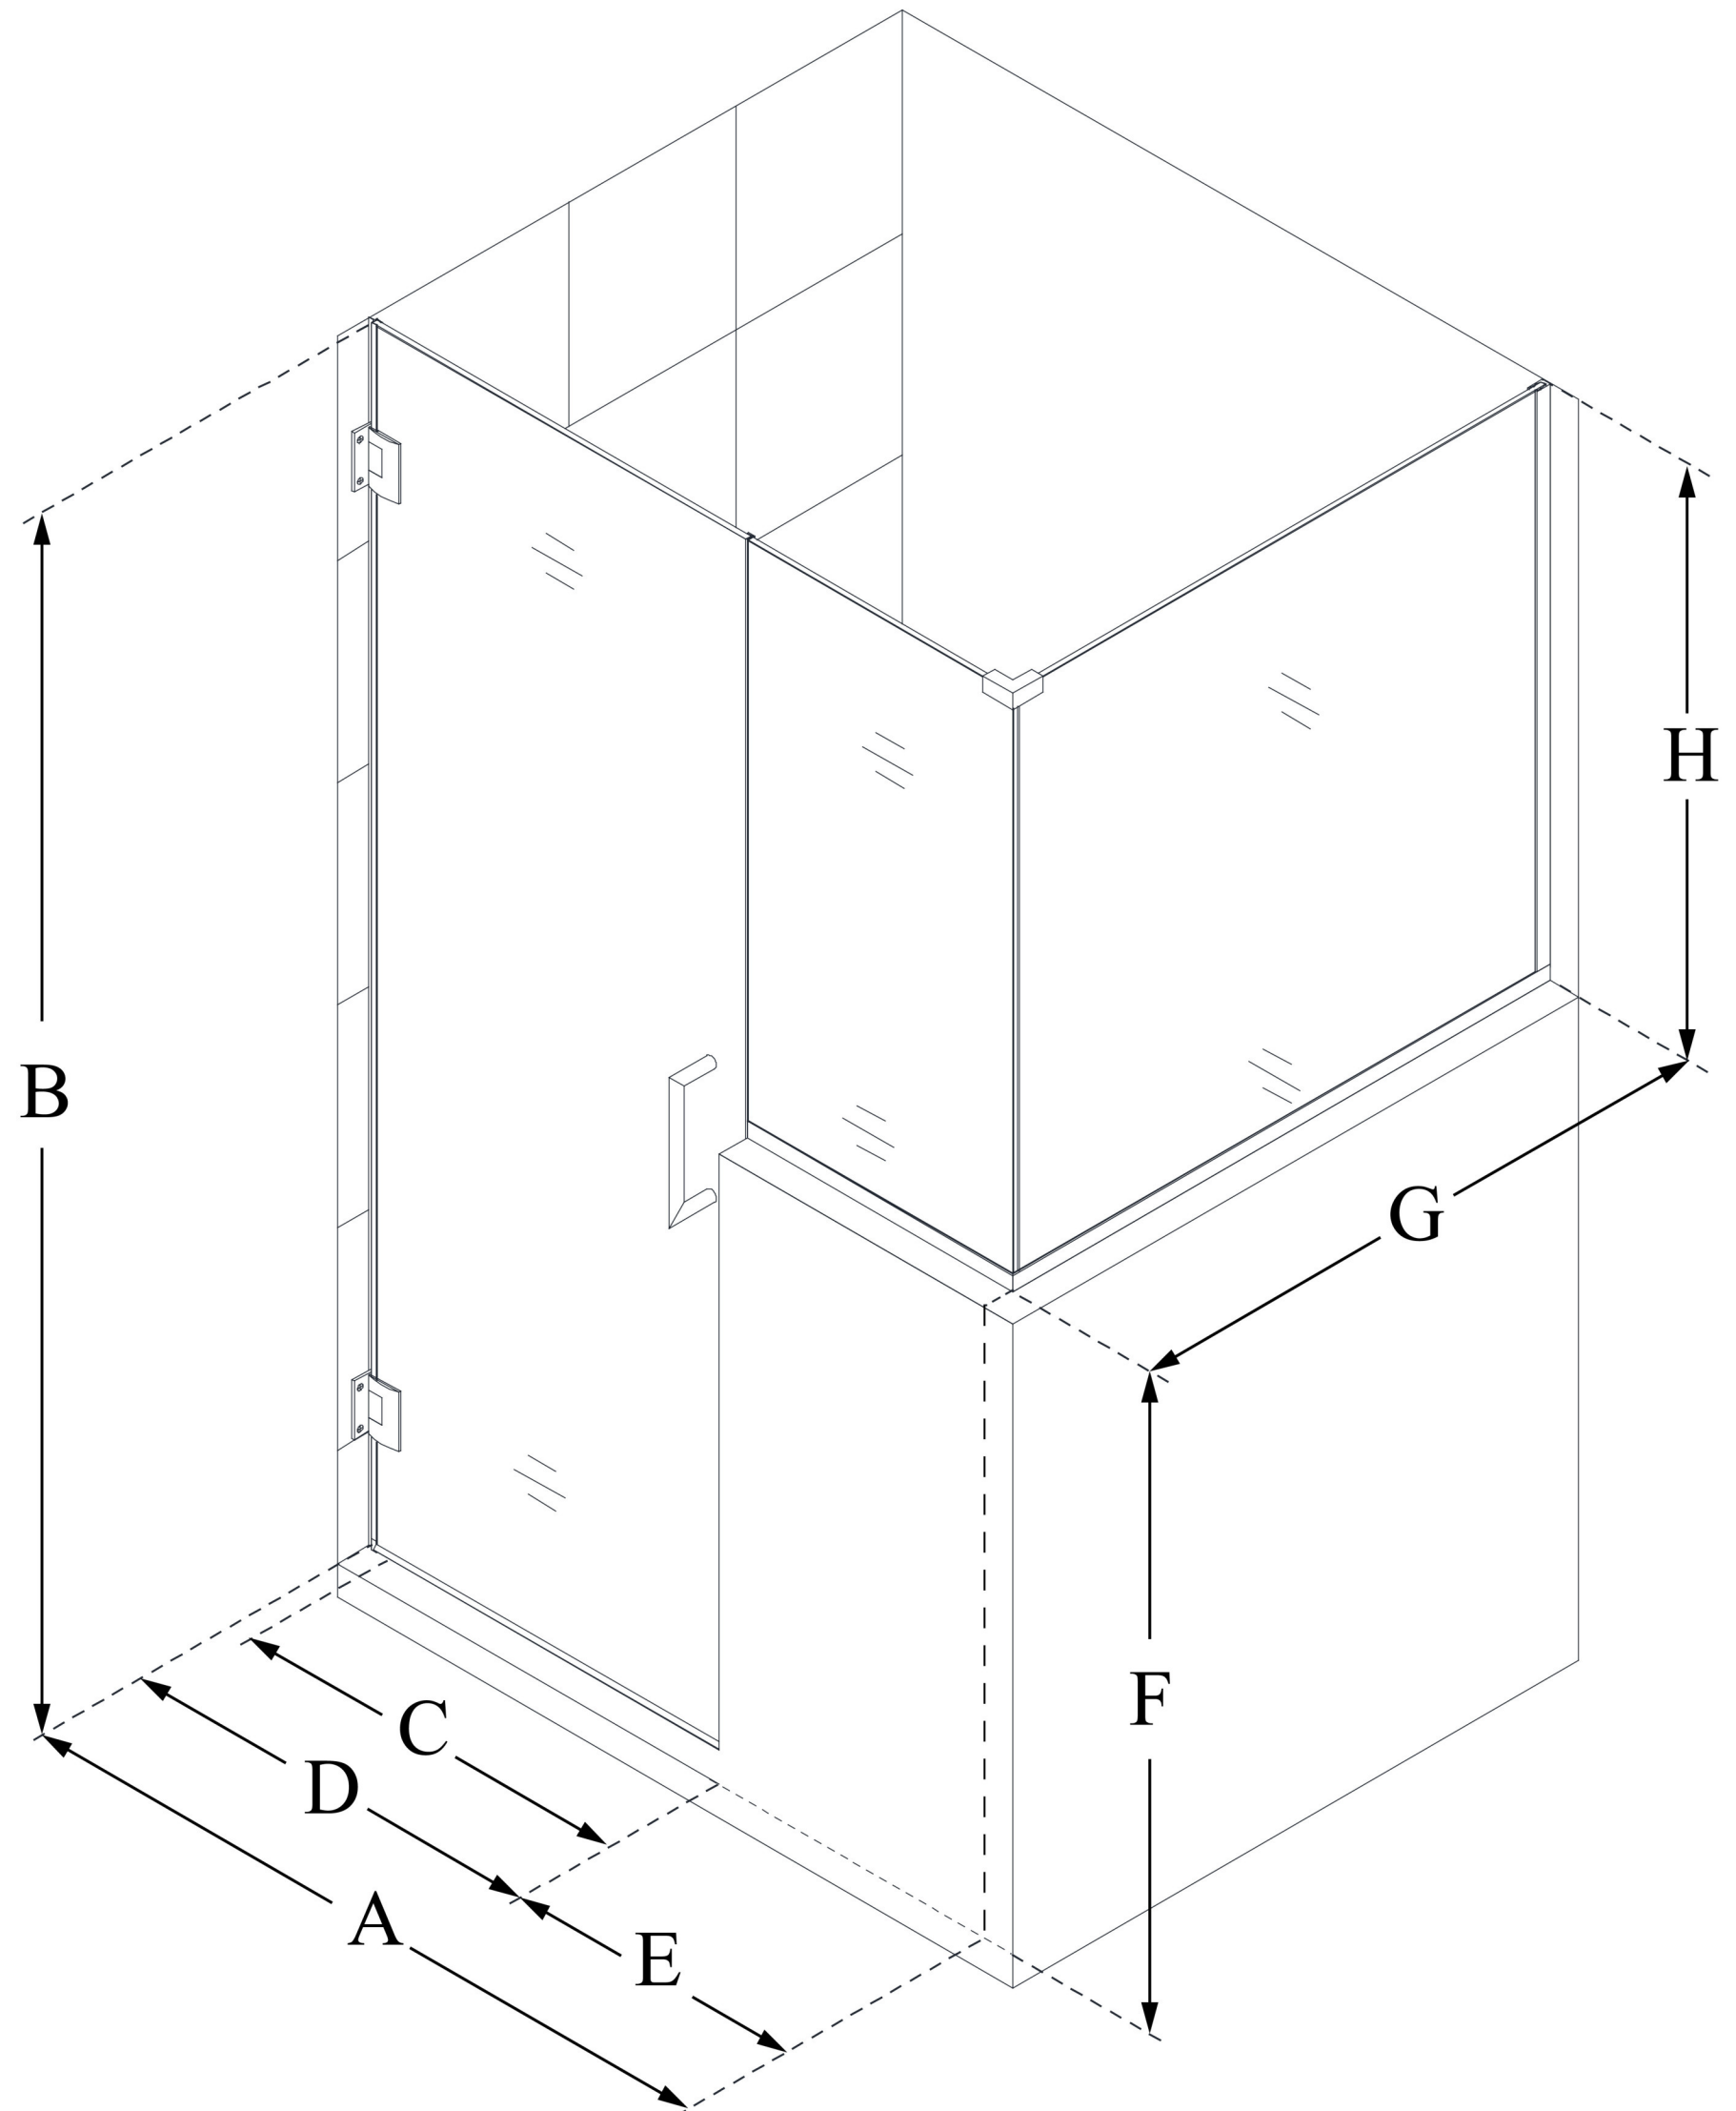

SHEN-2427303436

UNIDOOR PLUS

DreamLine Unidoor Plus 57 in. W
x 36 3/8 in. D x 72 in. H Frameless
Hinged Shower Enclosure, Clear
Glass

SWING DOOR

CONFIGURATION DIMENSIONS:

A: 57 in.

MODEL WIDTH

B: 72 in.

MODEL HEIGHT

C: 26 in.

ACCESS WIDTH

D: 27 in.

DOOR WIDTH

E: 30 in.

INLINE BUTTRESS PANEL WIDTH

F: 38 in.

BUTTRESS WALL HEIGHT

G: 36 3/8 in.

RETURN BUTTRESS PANEL WIDTH

H: 34 in.

BUTTRESS GLASS HEIGHT

DreamLine reserves the right to update or modify the hardware or materials pictured without prior notice for the purpose of product improvement and customer satisfaction.