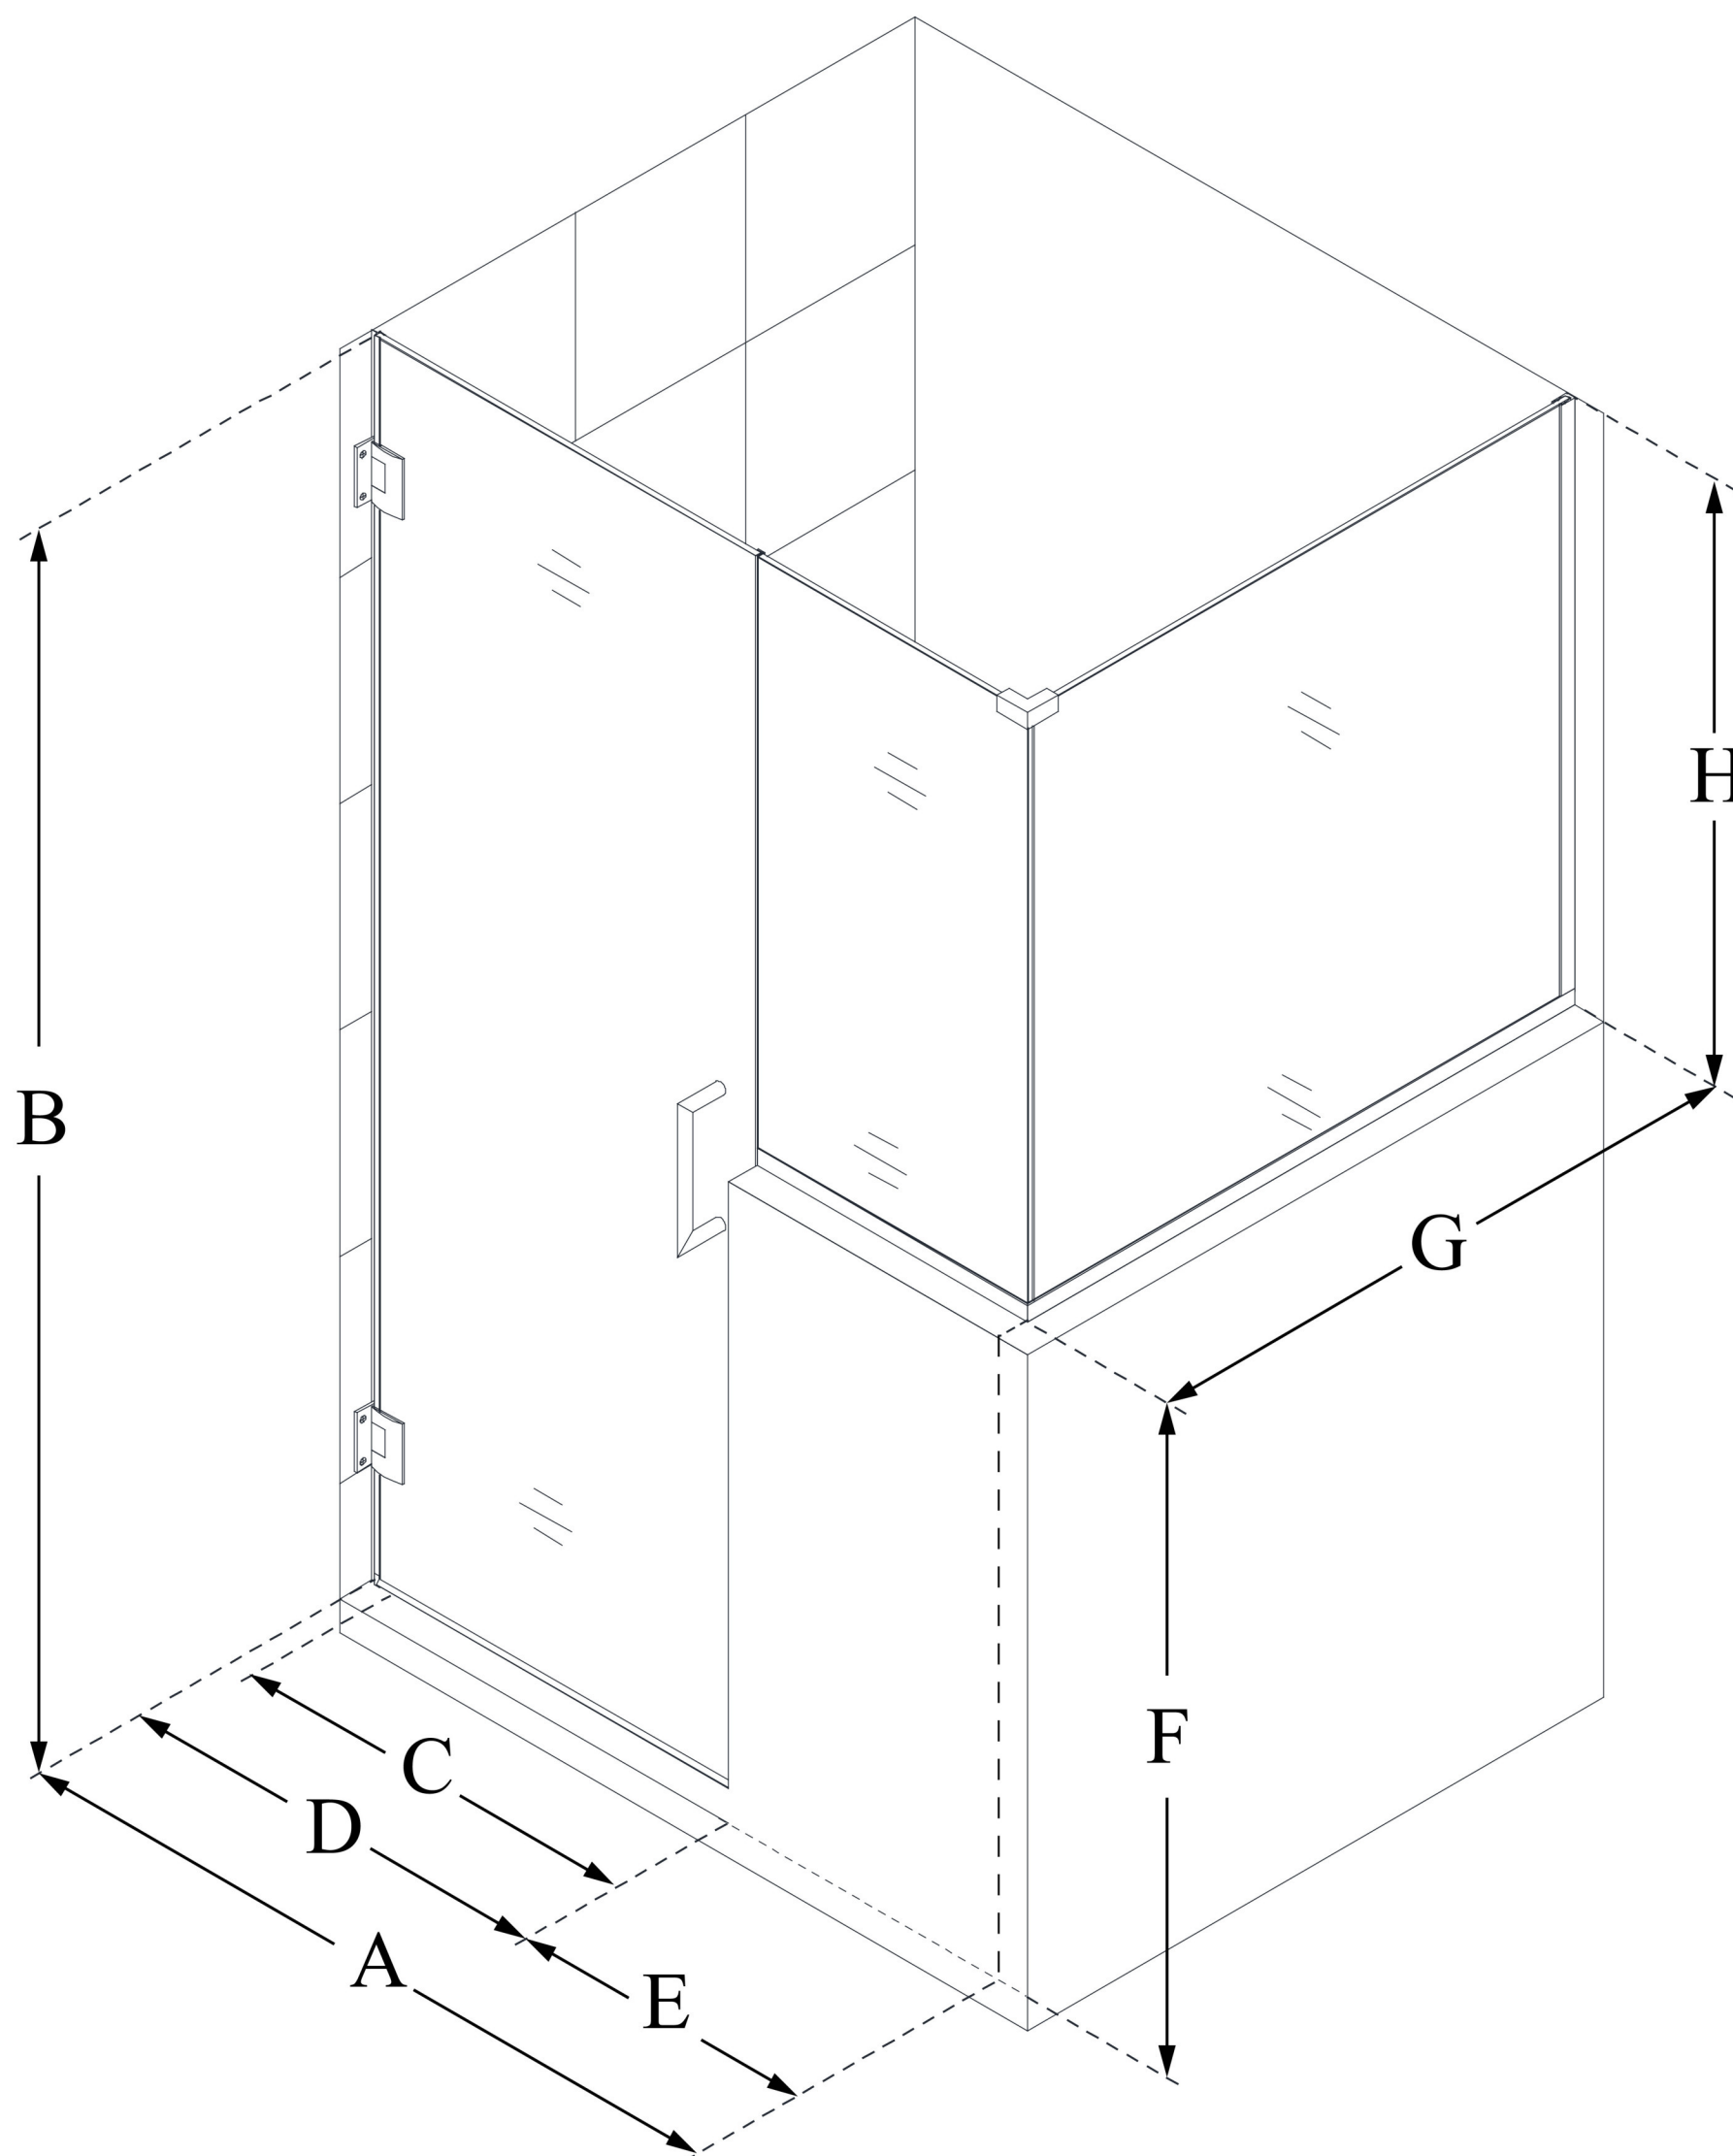

SHEN-2427303430

UNIDOOR PLUS

DreamLine Unidoor Plus 57 in. W
x 30 3/8 in. D x 72 in. H Frameless
Hinged Shower Enclosure, Clear
Glass

SWING DOOR

CONFIGURATION DIMENSIONS:

A: 57 in.

MODEL WIDTH

B: 72 in.

MODEL HEIGHT

C: 26 in.

ACCESS WIDTH

D: 27 in.

DOOR WIDTH

E: 30 in.

INLINE BUTTRESS PANEL WIDTH

F: 38 in.

BUTTRESS WALL HEIGHT

G: 30 3/8 in.

RETURN BUTTRESS PANEL WIDTH

H: 34 in.

BUTTRESS GLASS HEIGHT

DreamLine reserves the right to update or modify the hardware or materials pictured without prior notice for the purpose of product improvement and customer satisfaction.