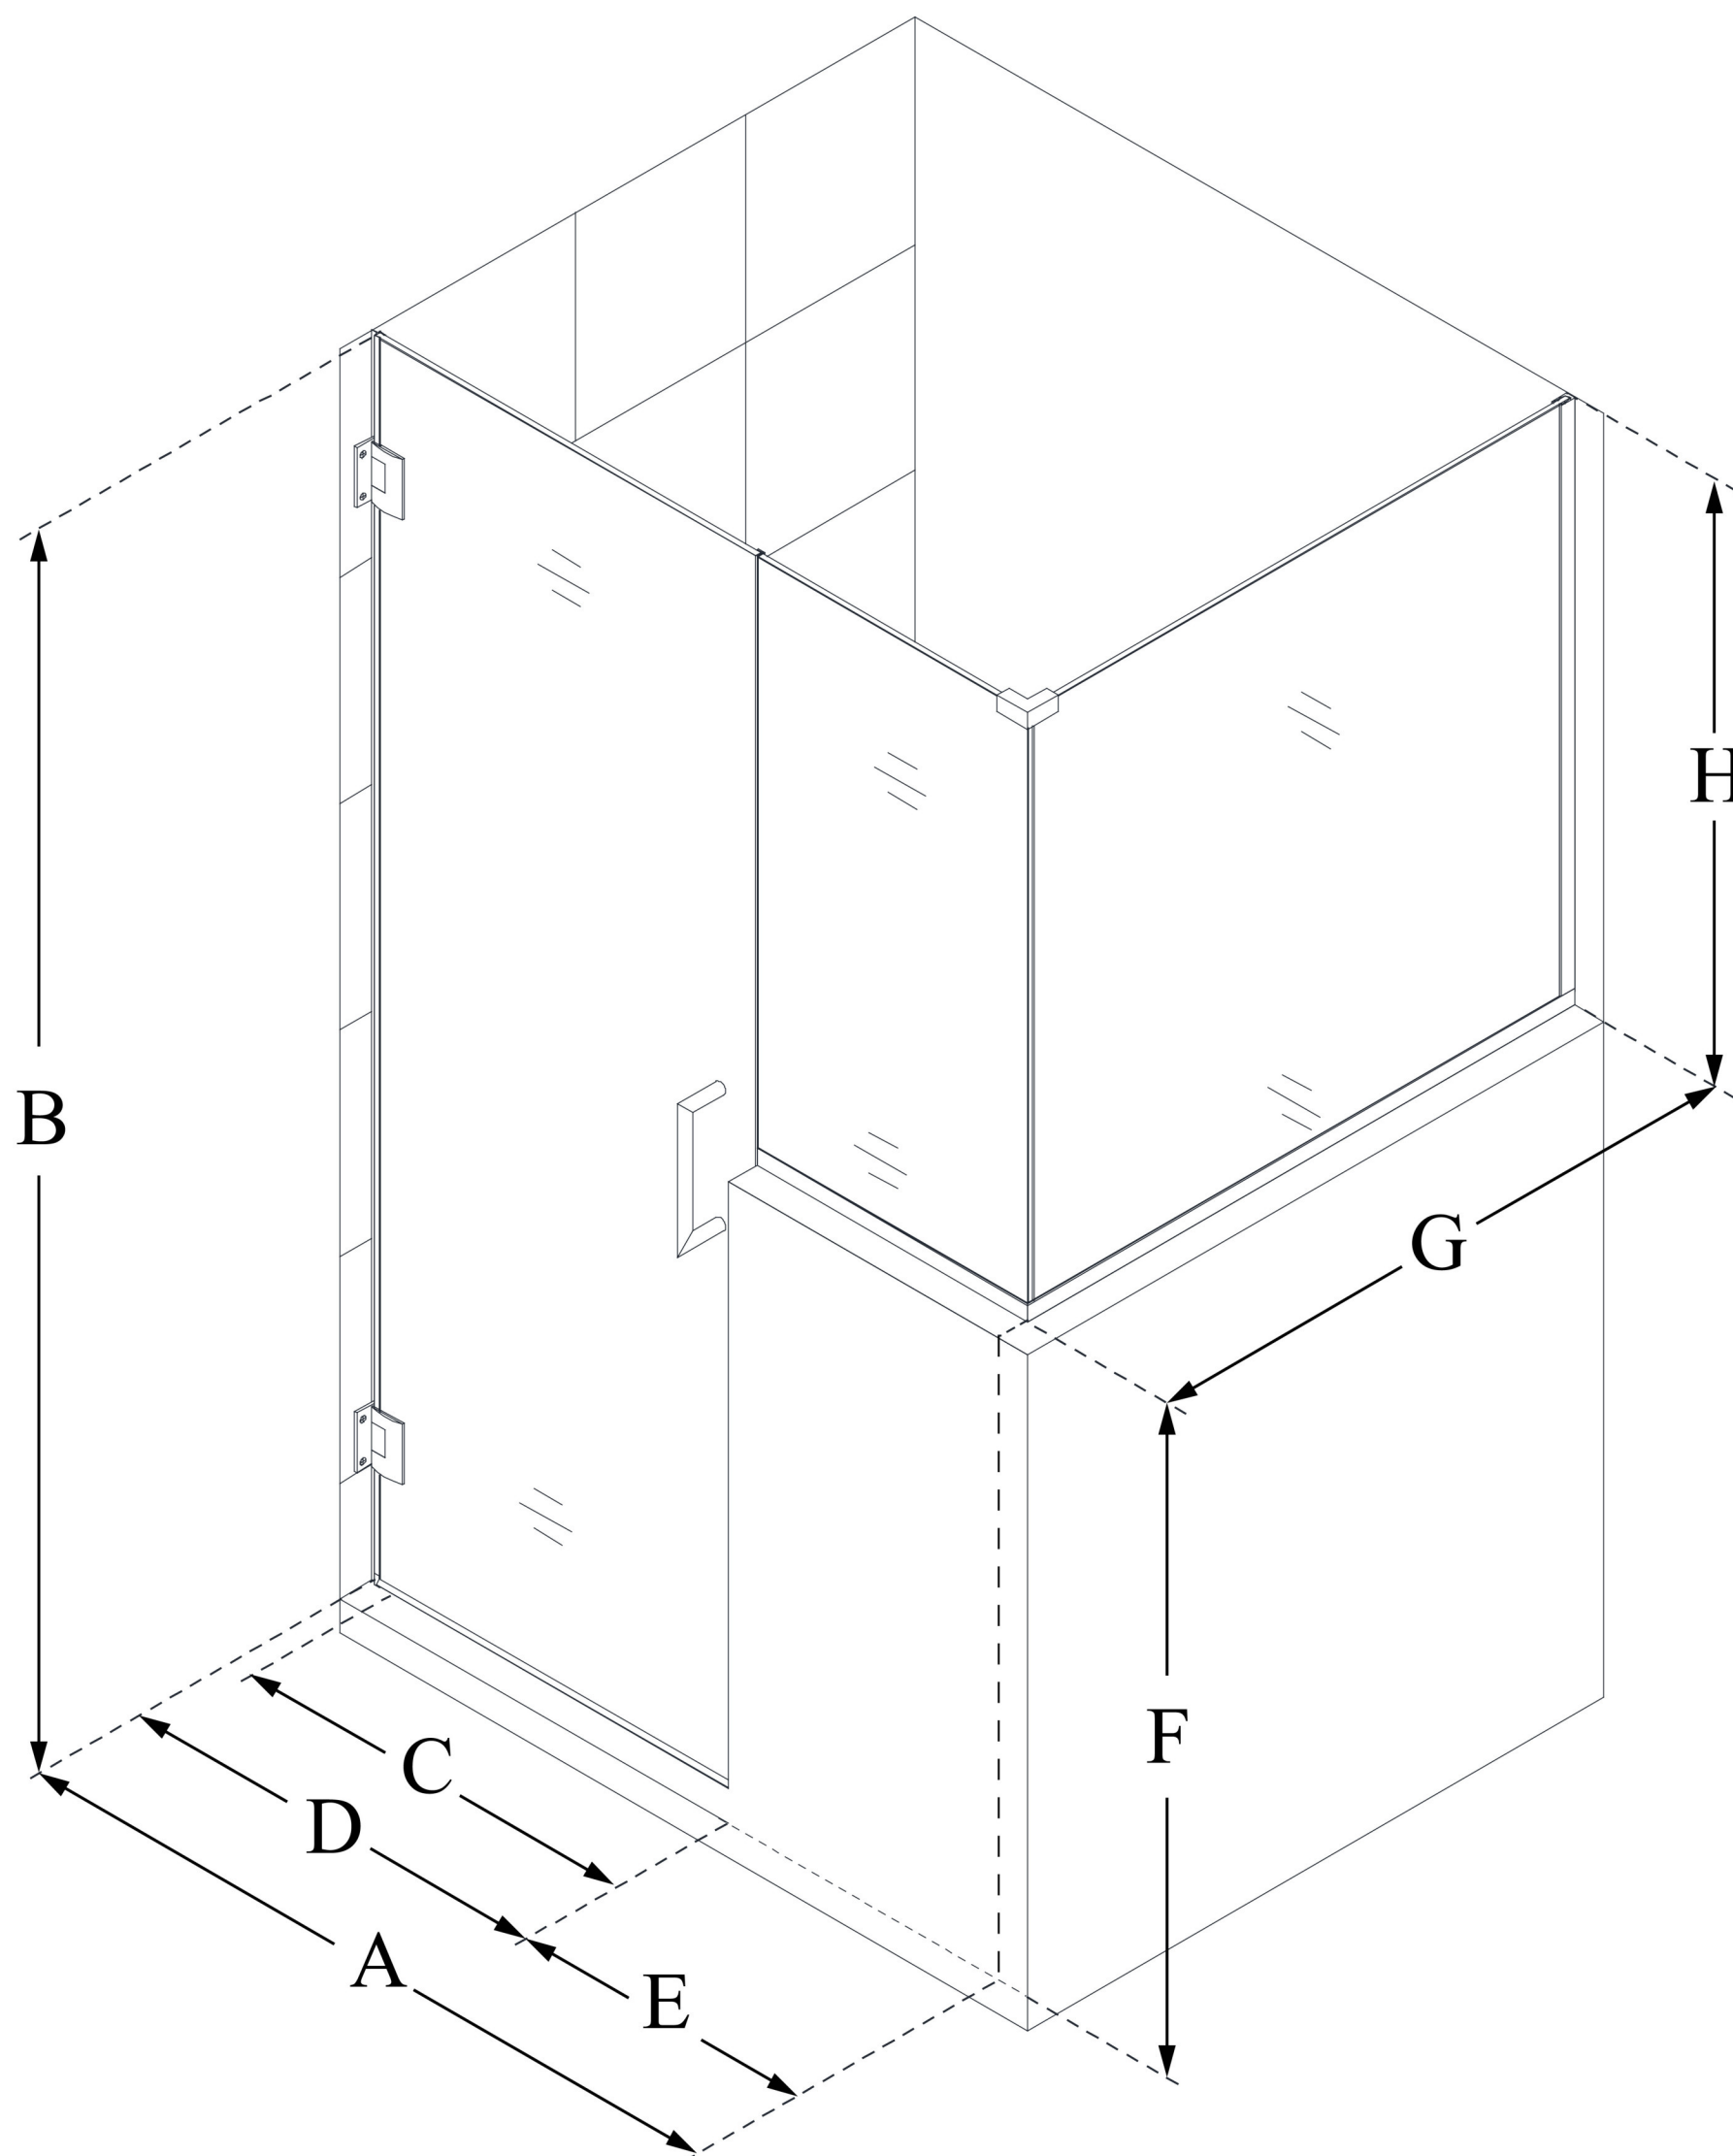

SHEN-2424303636

UNIDOOR PLUS

DreamLine Unidoor Plus 54 in. W
x 36 3/8 in. D x 72 in. H Frameless
Hinged Shower Enclosure, Clear
Glass

SWING DOOR

CONFIGURATION DIMENSIONS:

A: 54 in.

MODEL WIDTH

B: 72 in.

MODEL HEIGHT

C: 23 in.

ACCESS WIDTH

D: 24 in.

DOOR WIDTH

E: 30 in.

INLINE BUTTRESS PANEL WIDTH

F: 36 in.

BUTTRESS WALL HEIGHT

G: 36 3/8 in.

RETURN BUTTRESS PANEL WIDTH

H: 36 in.

BUTTRESS GLASS HEIGHT

DreamLine reserves the right to update or modify the hardware or materials pictured without prior notice for the purpose of product improvement and customer satisfaction.