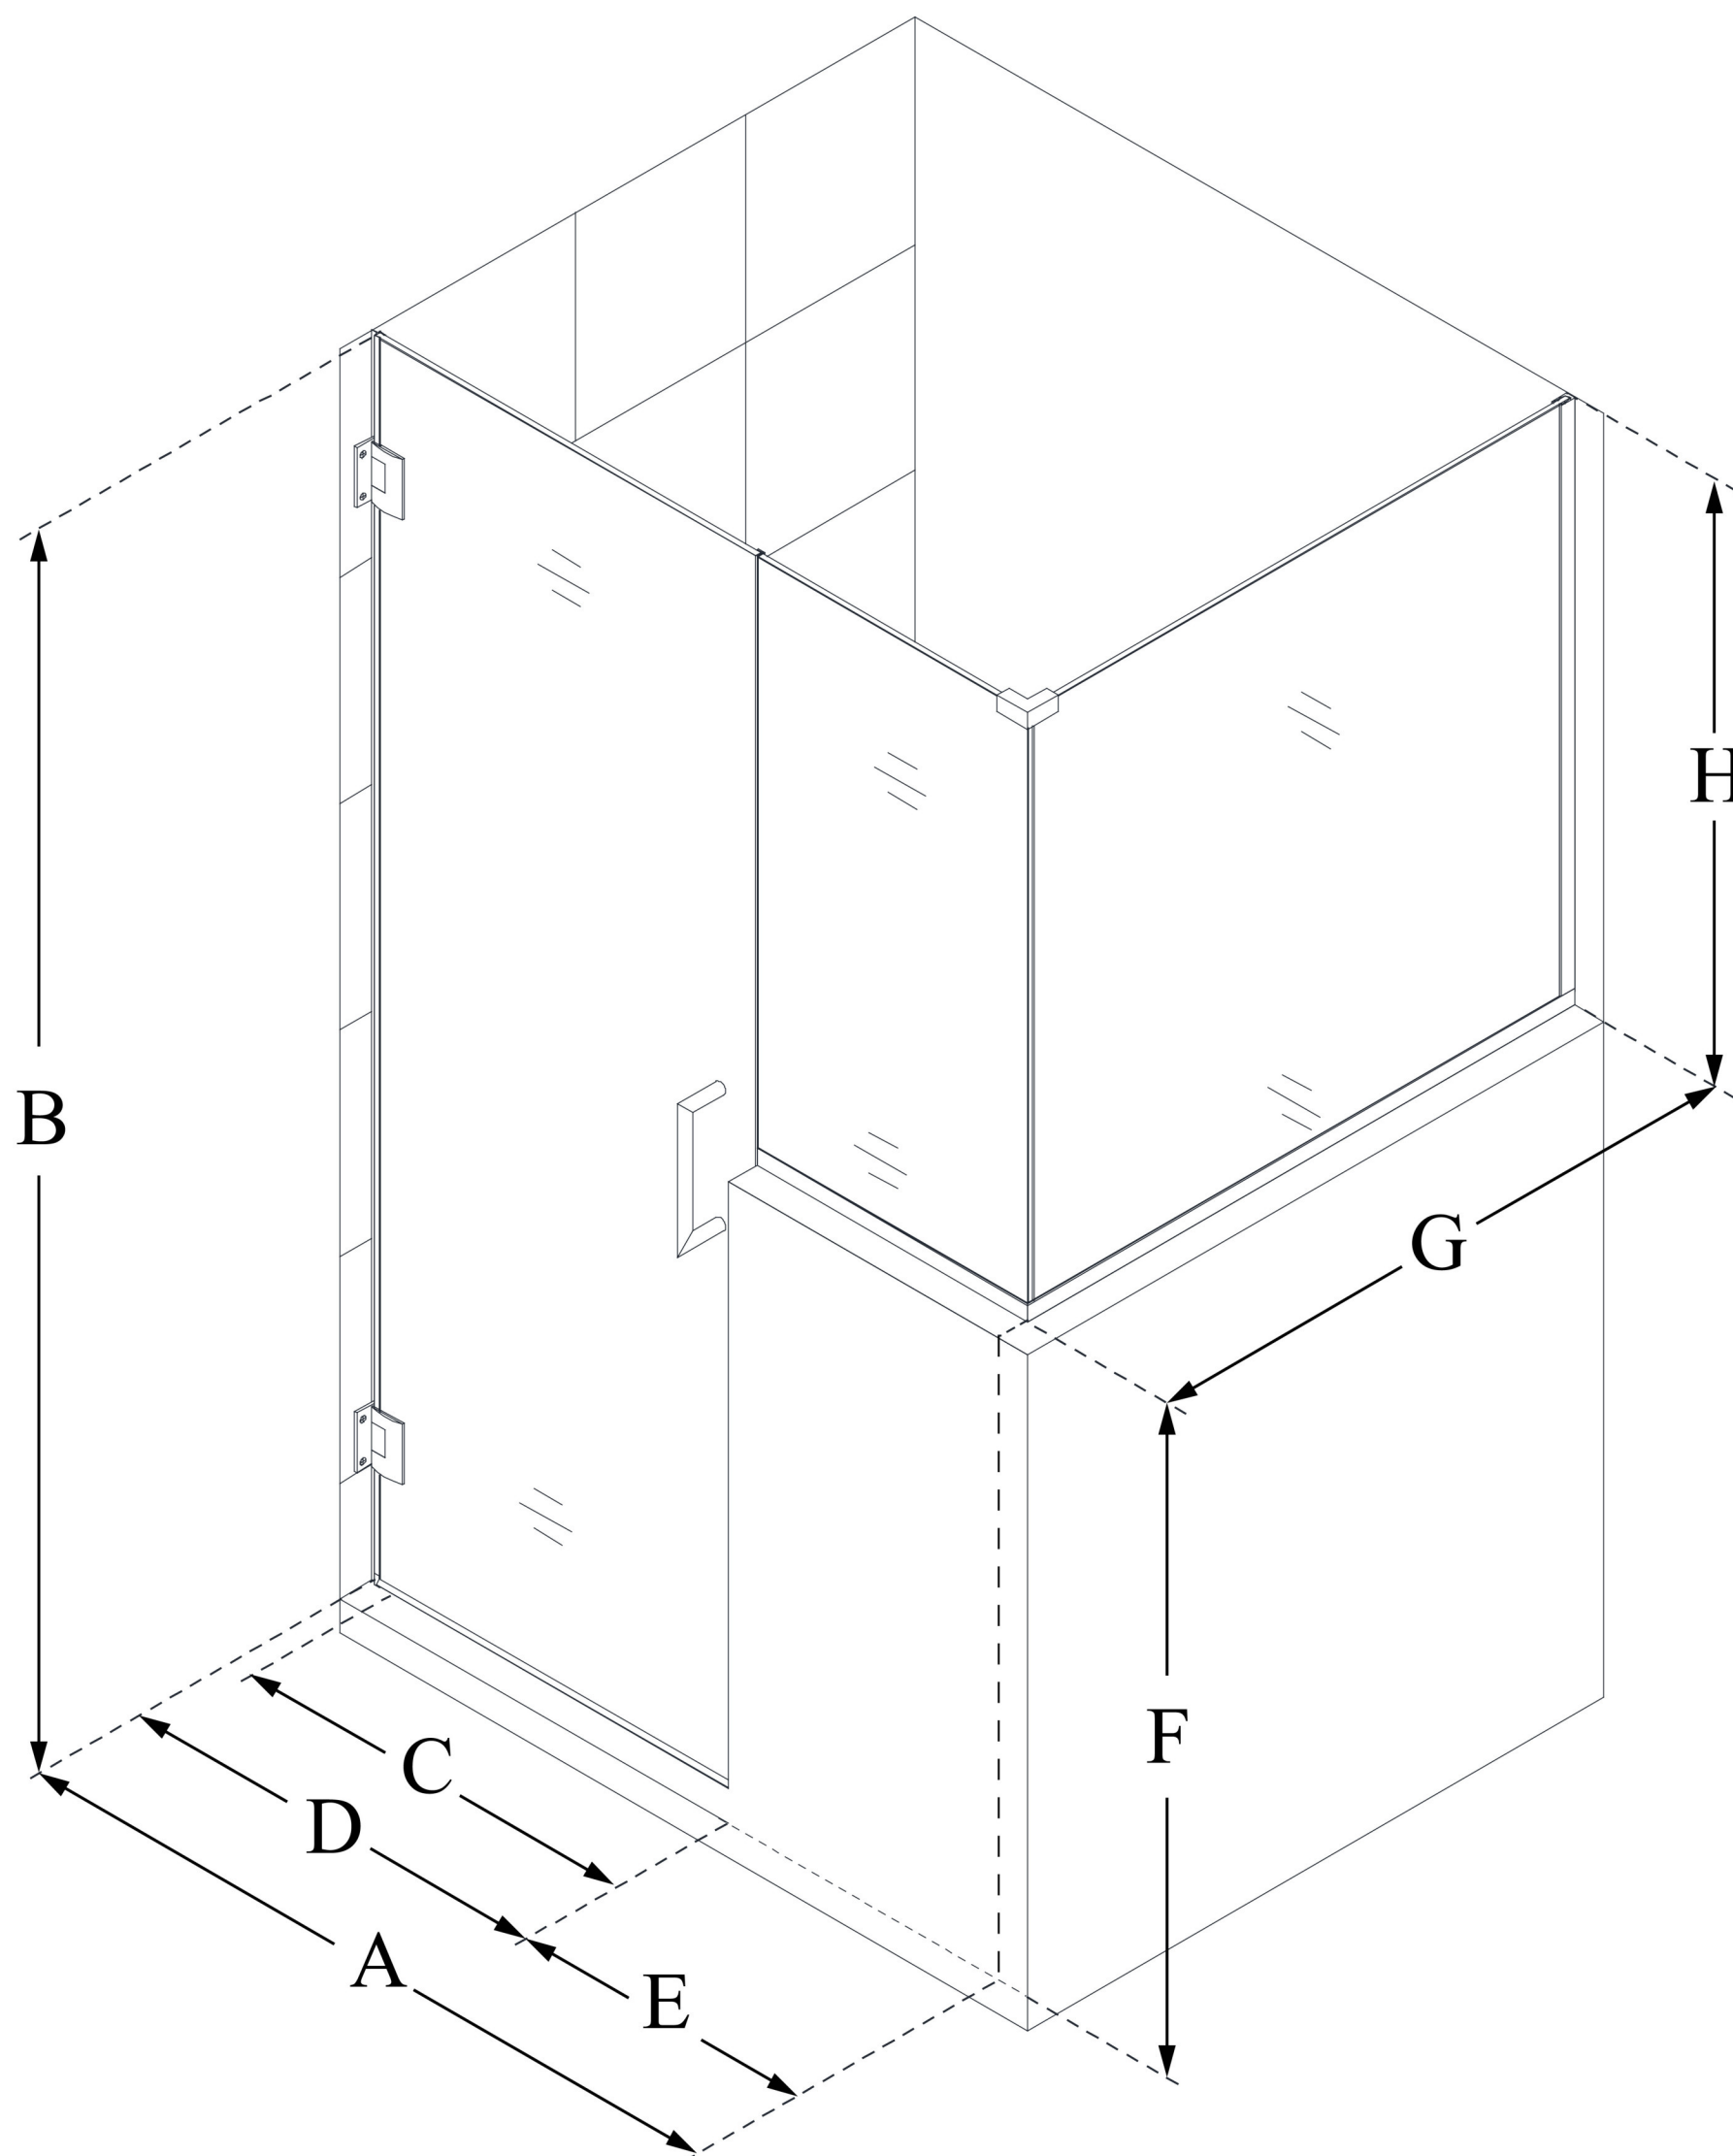

SHEN-2424303630

UNIDOOR PLUS

DreamLine Unidoor Plus 54 in. W
x 30 3/8 in. D x 72 in. H Frameless
Hinged Shower Enclosure, Clear
Glass

SWING DOOR

CONFIGURATION DIMENSIONS:

A: 54 in.

MODEL WIDTH

B: 72 in.

MODEL HEIGHT

C: 23 in.

ACCESS WIDTH

D: 24 in.

DOOR WIDTH

E: 30 in.

INLINE BUTTRESS PANEL WIDTH

F: 36 in.

BUTTRESS WALL HEIGHT

G: 30 3/8 in.

RETURN BUTTRESS PANEL WIDTH

H: 36 in.

BUTTRESS GLASS HEIGHT

DreamLine reserves the right to update or modify the hardware or materials pictured without prior notice for the purpose of product improvement and customer satisfaction.