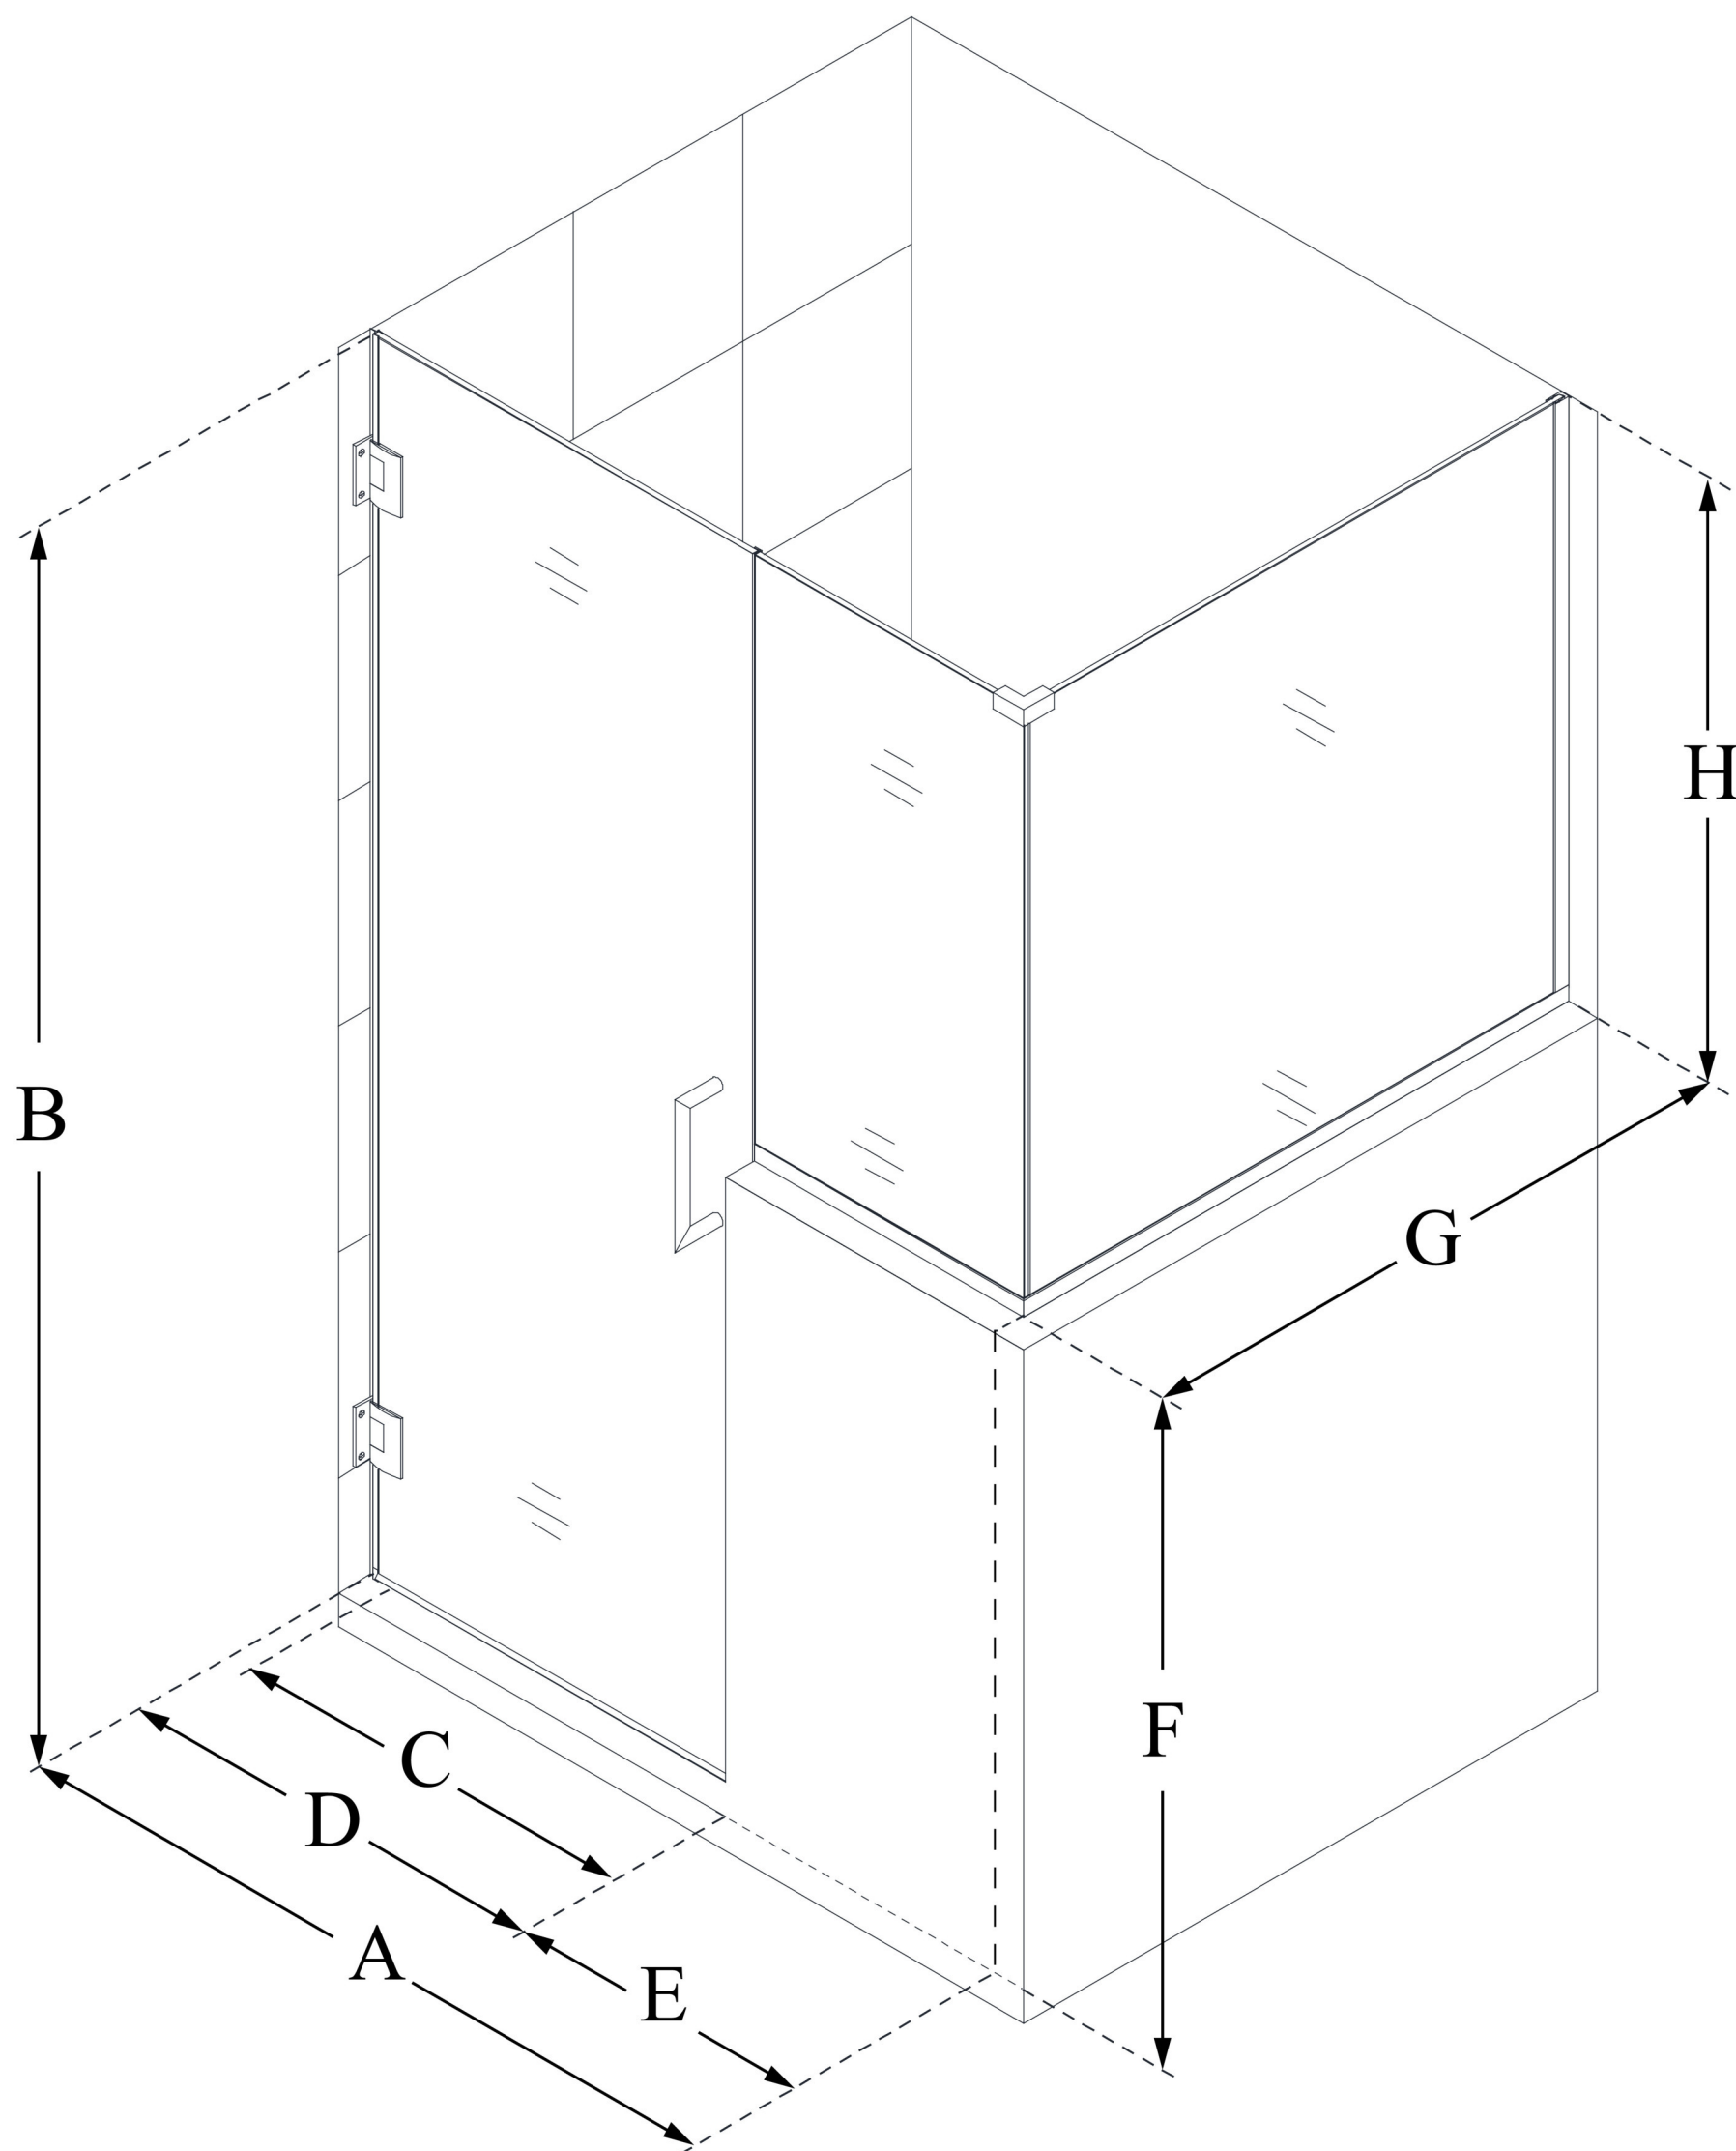

SHEN-2424303436

UNIDOOR PLUS

DreamLine Unidoor Plus 54 in. W
x 36 3/8 in. D x 72 in. H Frameless
Hinged Shower Enclosure, Clear
Glass

SWING DOOR

CONFIGURATION DIMENSIONS:

A: 54 in.

MODEL WIDTH

B: 72 in.

MODEL HEIGHT

C: 23 in.

ACCESS WIDTH

D: 24 in.

DOOR WIDTH

E: 30 in.

INLINE BUTTRESS PANEL WIDTH

F: 38 in.

BUTTRESS WALL HEIGHT

G: 36 3/8 in.

RETURN BUTTRESS PANEL WIDTH

H: 34 in.

BUTTRESS GLASS HEIGHT

DreamLine reserves the right to update or modify the hardware or materials pictured without prior notice for the purpose of product improvement and customer satisfaction.