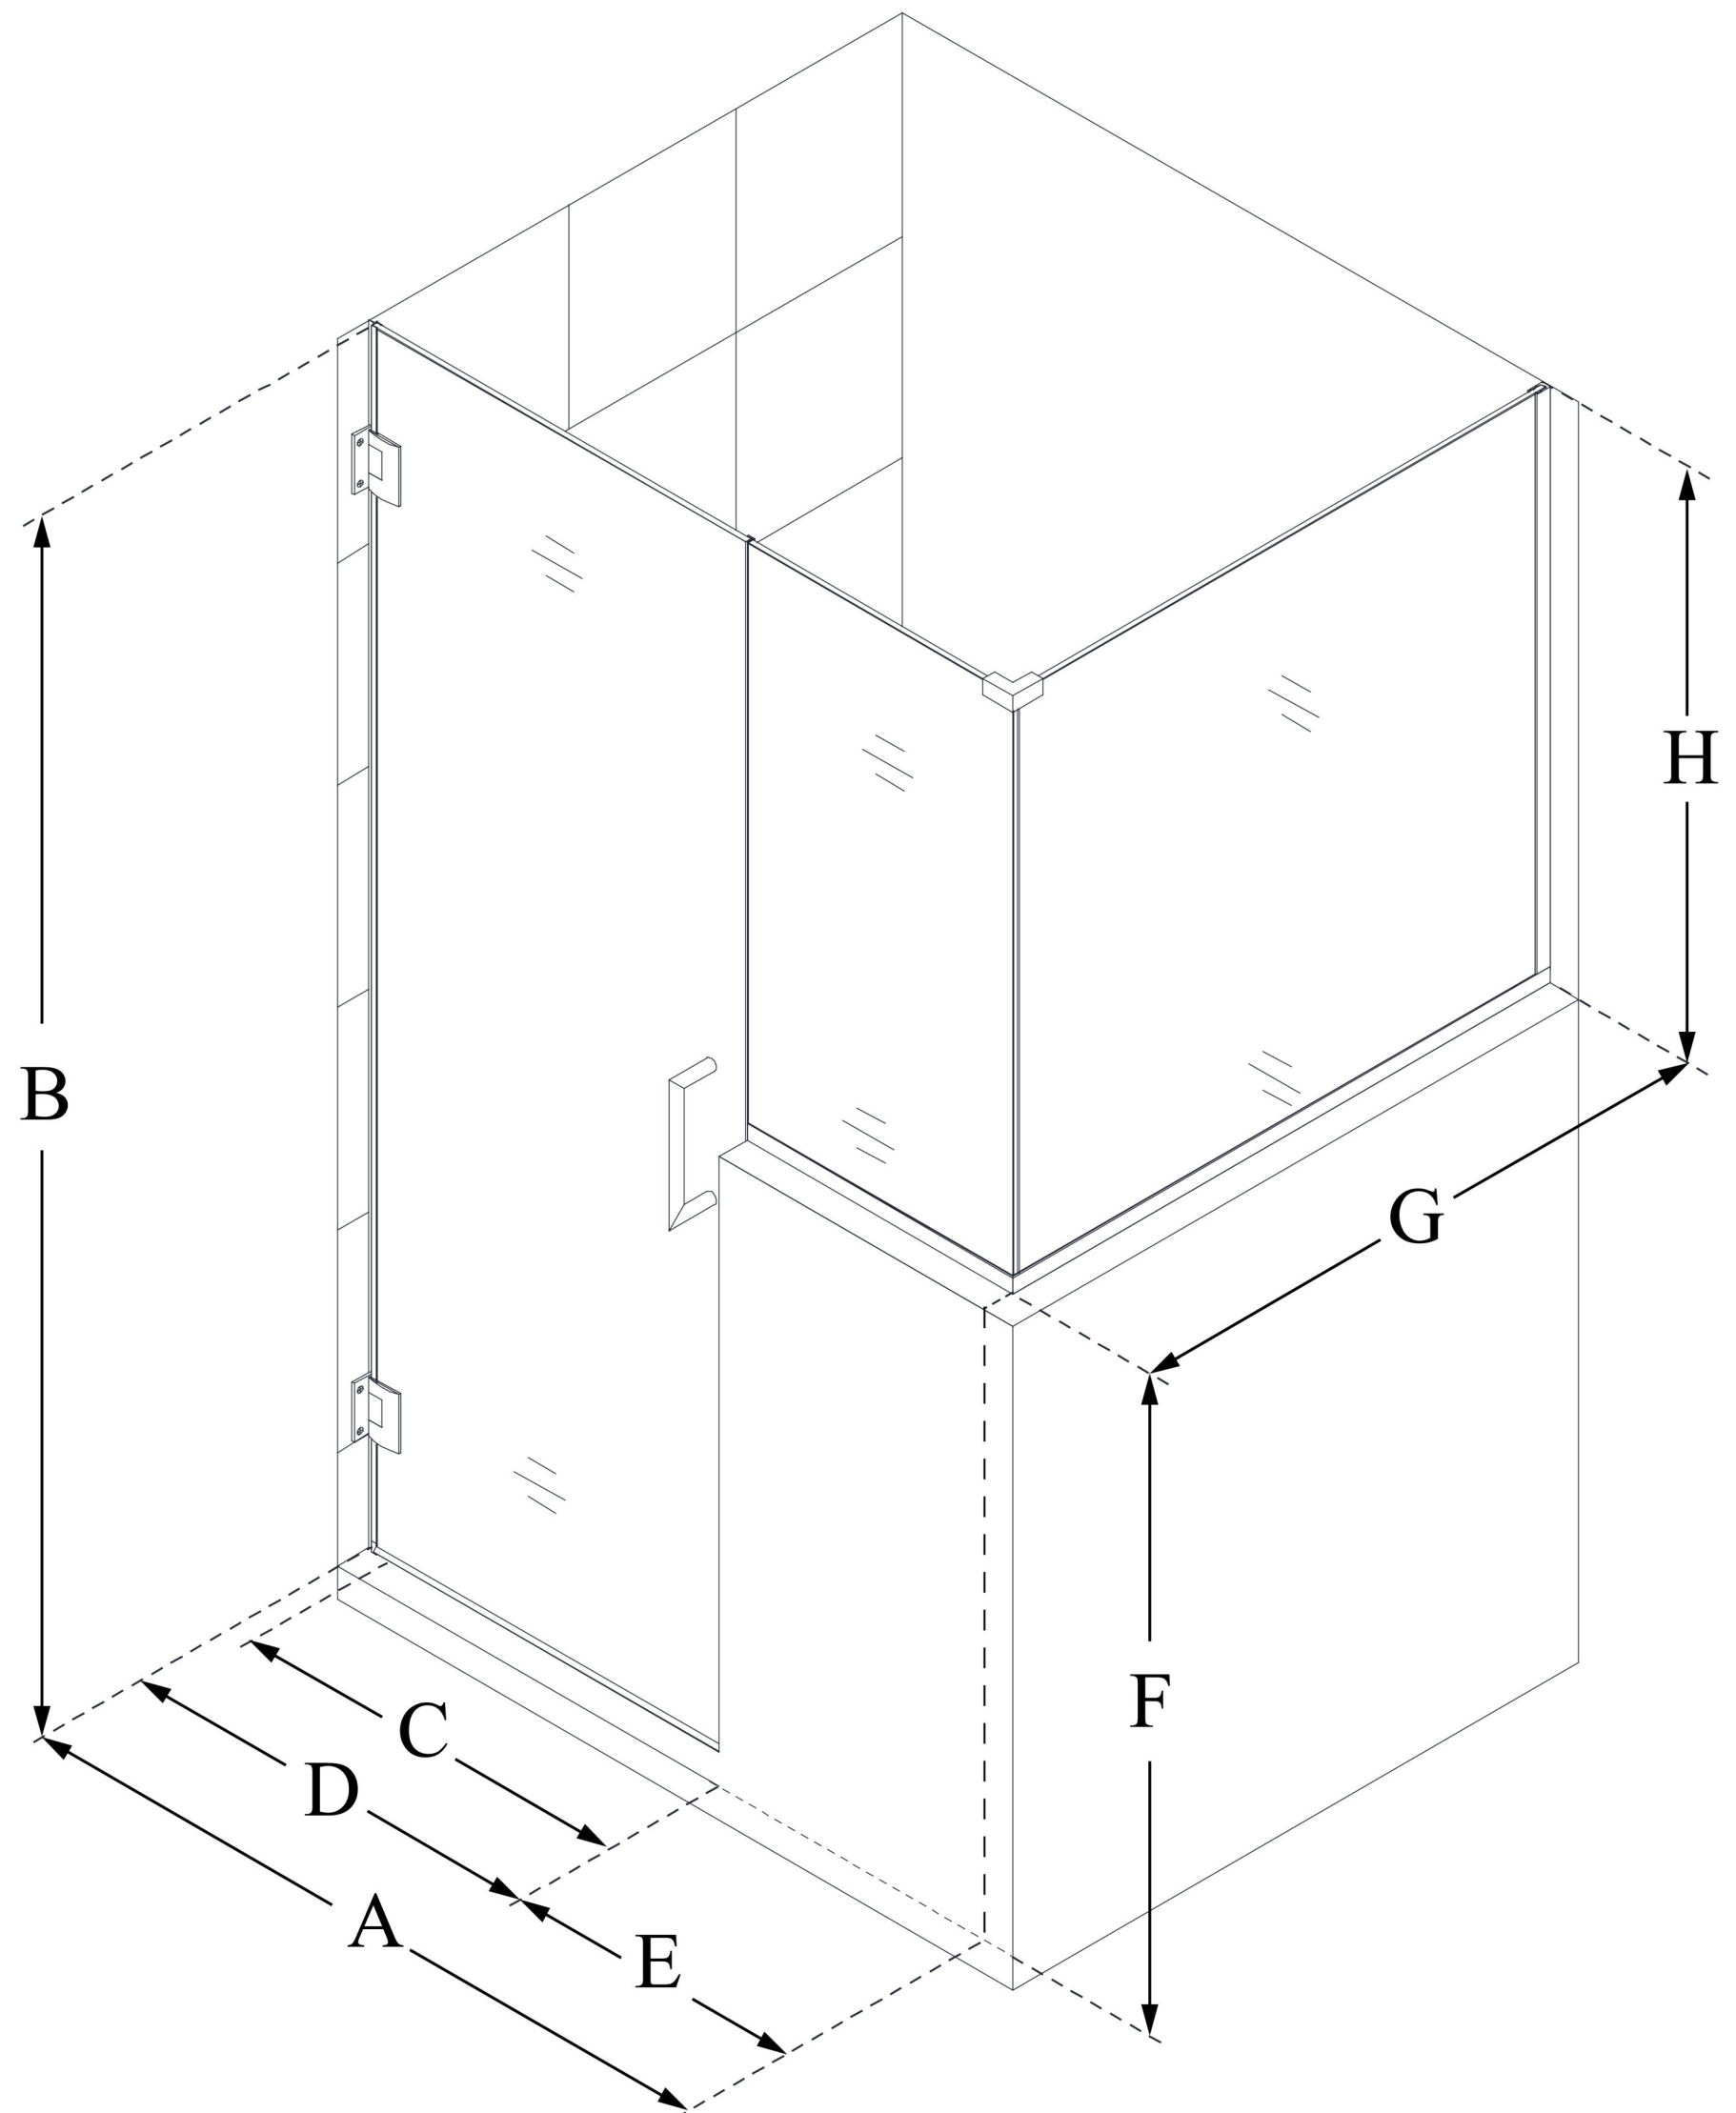

SHEN-2424303430

UNIDOOR PLUS

DreamLine Unidoor Plus 54 in. W
x 30 3/8 in. D x 72 in. H Frameless
Hinged Shower Enclosure, Clear
Glass

SWING DOOR

CONFIGURATION DIMENSIONS:

A: 54 in.

MODEL WIDTH

B: 72 in.

MODEL HEIGHT

C: 23 in.

ACCESS WIDTH

D: 24 in.

DOOR WIDTH

E: 30 in.

INLINE BUTTRESS PANEL WIDTH

F: 38 in.

BUTTRESS WALL HEIGHT

G: 30 3/8 in.

RETURN BUTTRESS PANEL WIDTH

H: 34 in.

BUTTRESS GLASS HEIGHT

DreamLine reserves the right to update or modify the hardware or materials pictured without prior notice for the purpose of product improvement and customer satisfaction.