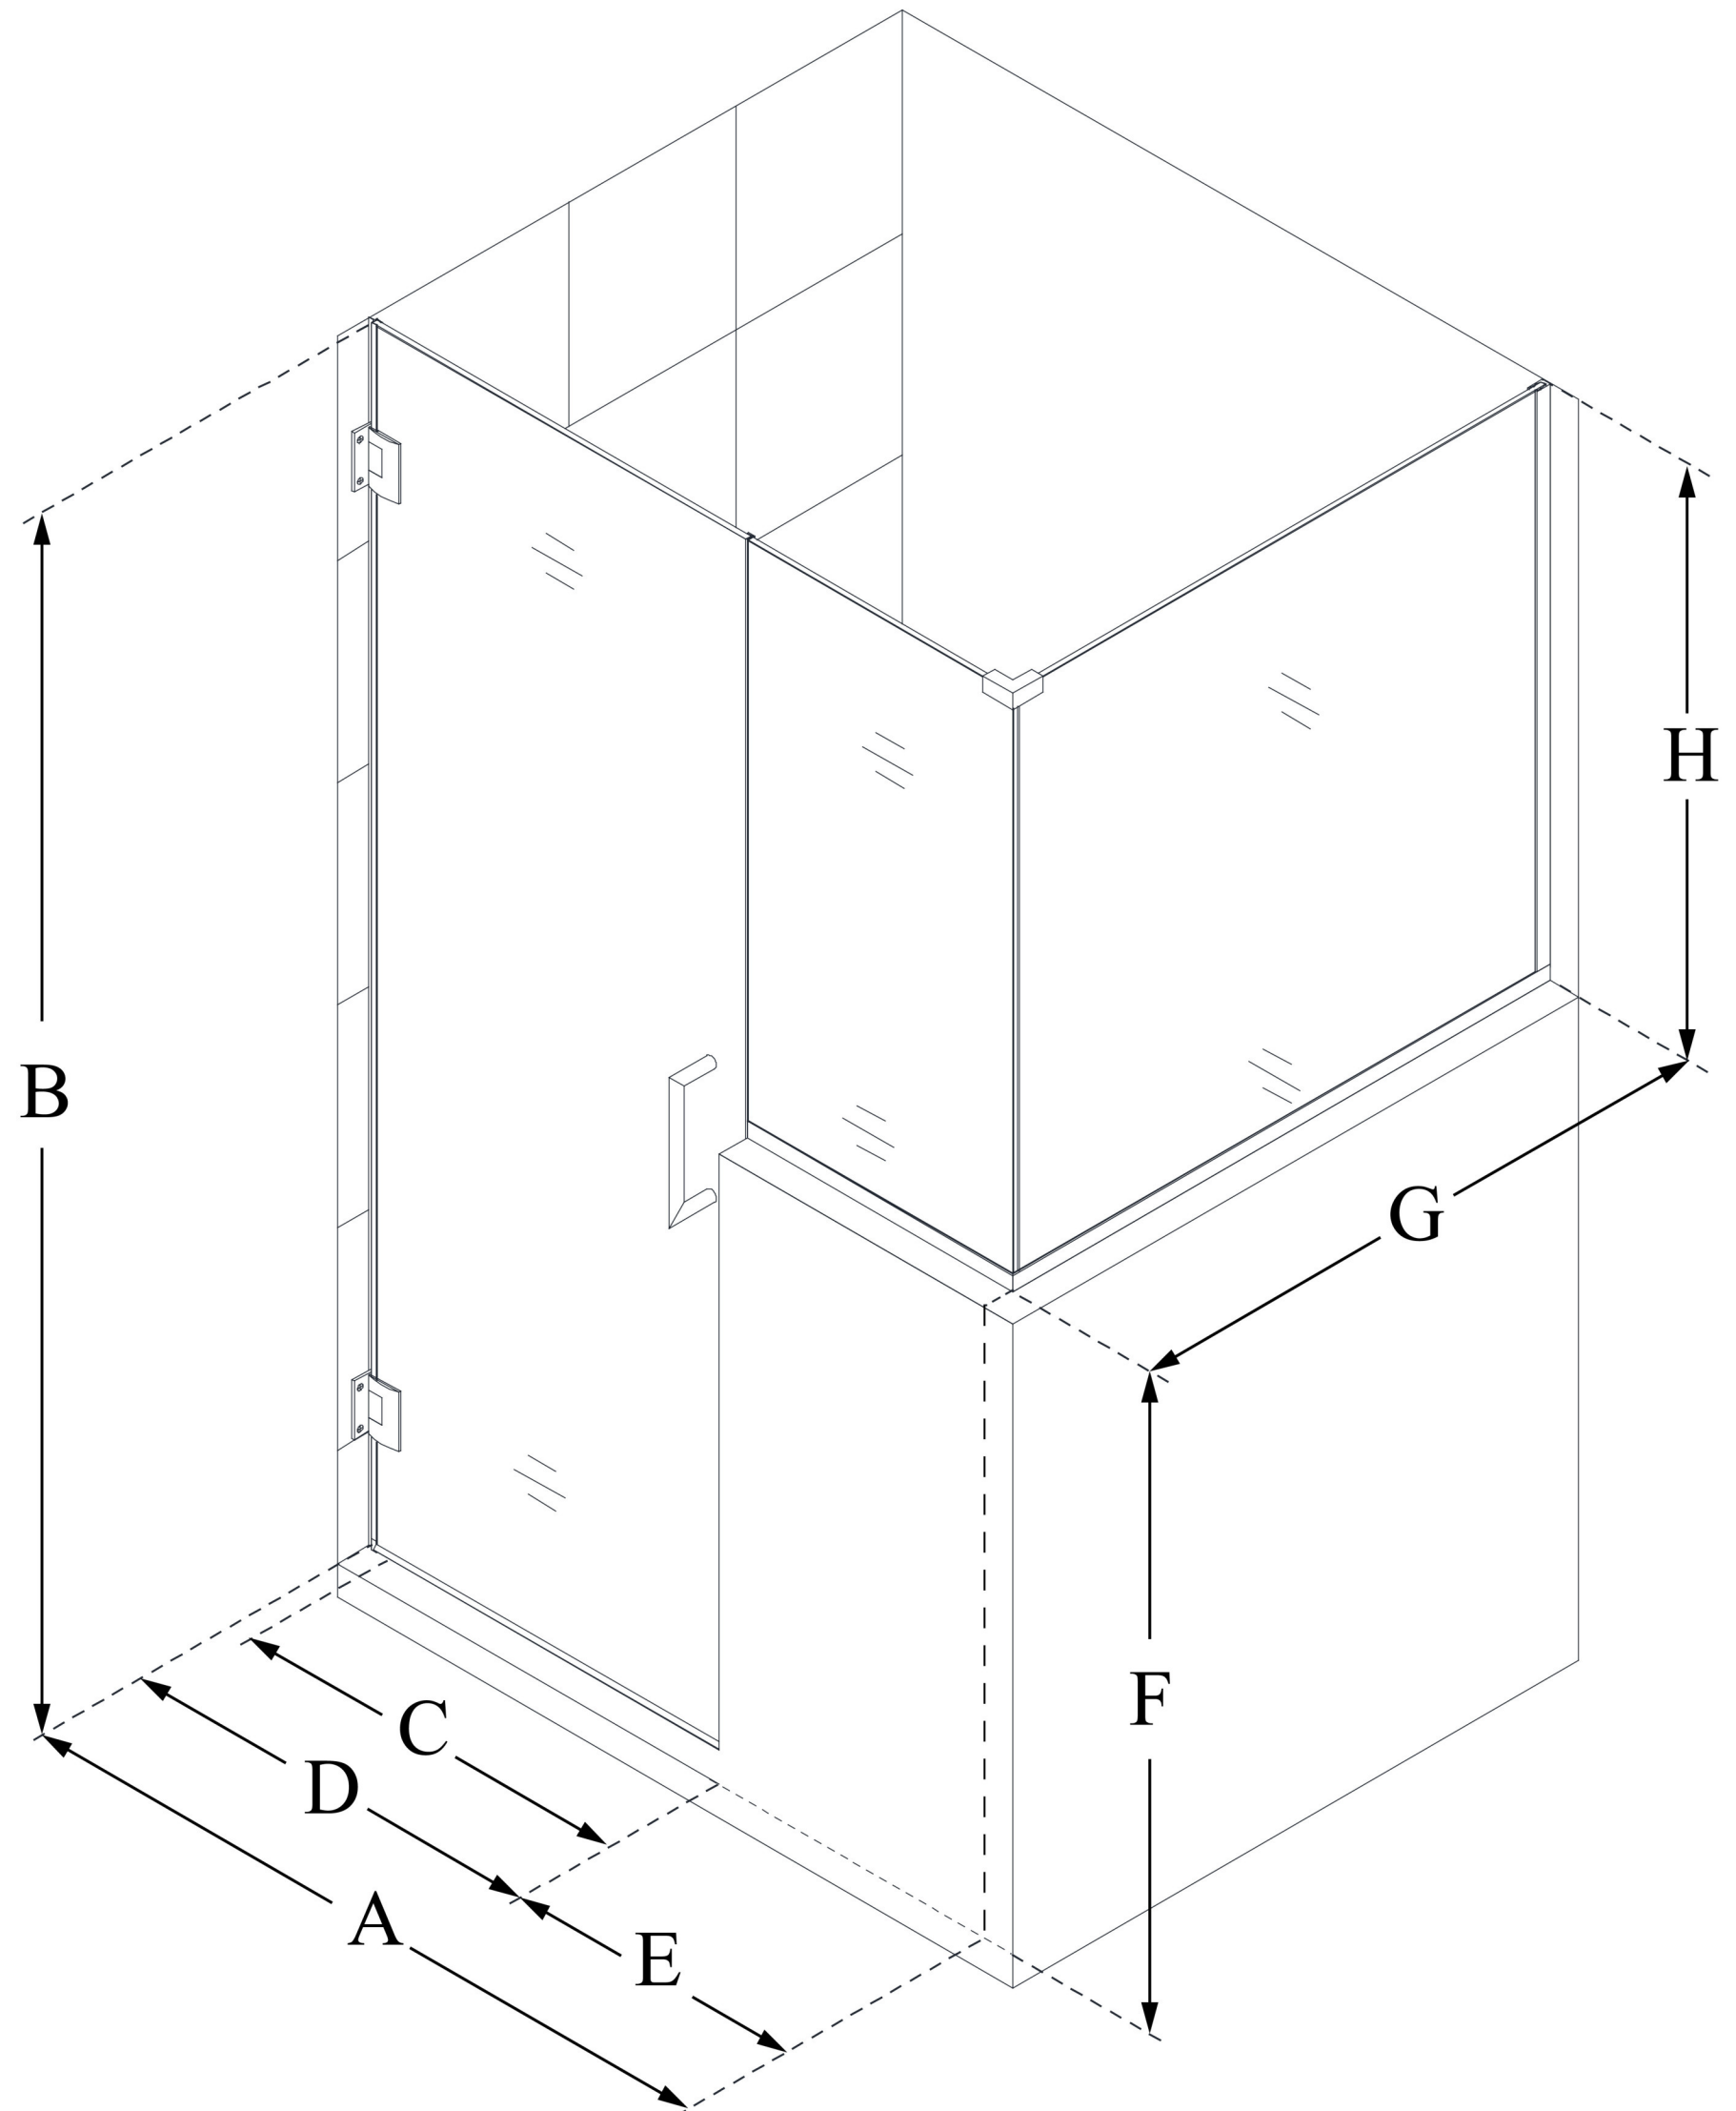

SHEN-2424243636

UNIDOOR PLUS

DreamLine Unidoor Plus 48 in. W
x 36 3/8 in. D x 72 in. H Frameless
Hinged Shower Enclosure, Clear
Glass

SWING DOOR

CONFIGURATION DIMENSIONS:

A: 48 in.

MODEL WIDTH

B: 72 in.

MODEL HEIGHT

C: 23 in.

ACCESS WIDTH

D: 24 in.

DOOR WIDTH

E: 24 in.

INLINE BUTTRESS PANEL WIDTH

F: 36 in.

BUTTRESS WALL HEIGHT

G: 36 3/8 in.

RETURN BUTTRESS PANEL WIDTH

H: 36 in.

BUTTRESS GLASS HEIGHT

DreamLine reserves the right to update or modify the hardware or materials pictured without prior notice for the purpose of product improvement and customer satisfaction.