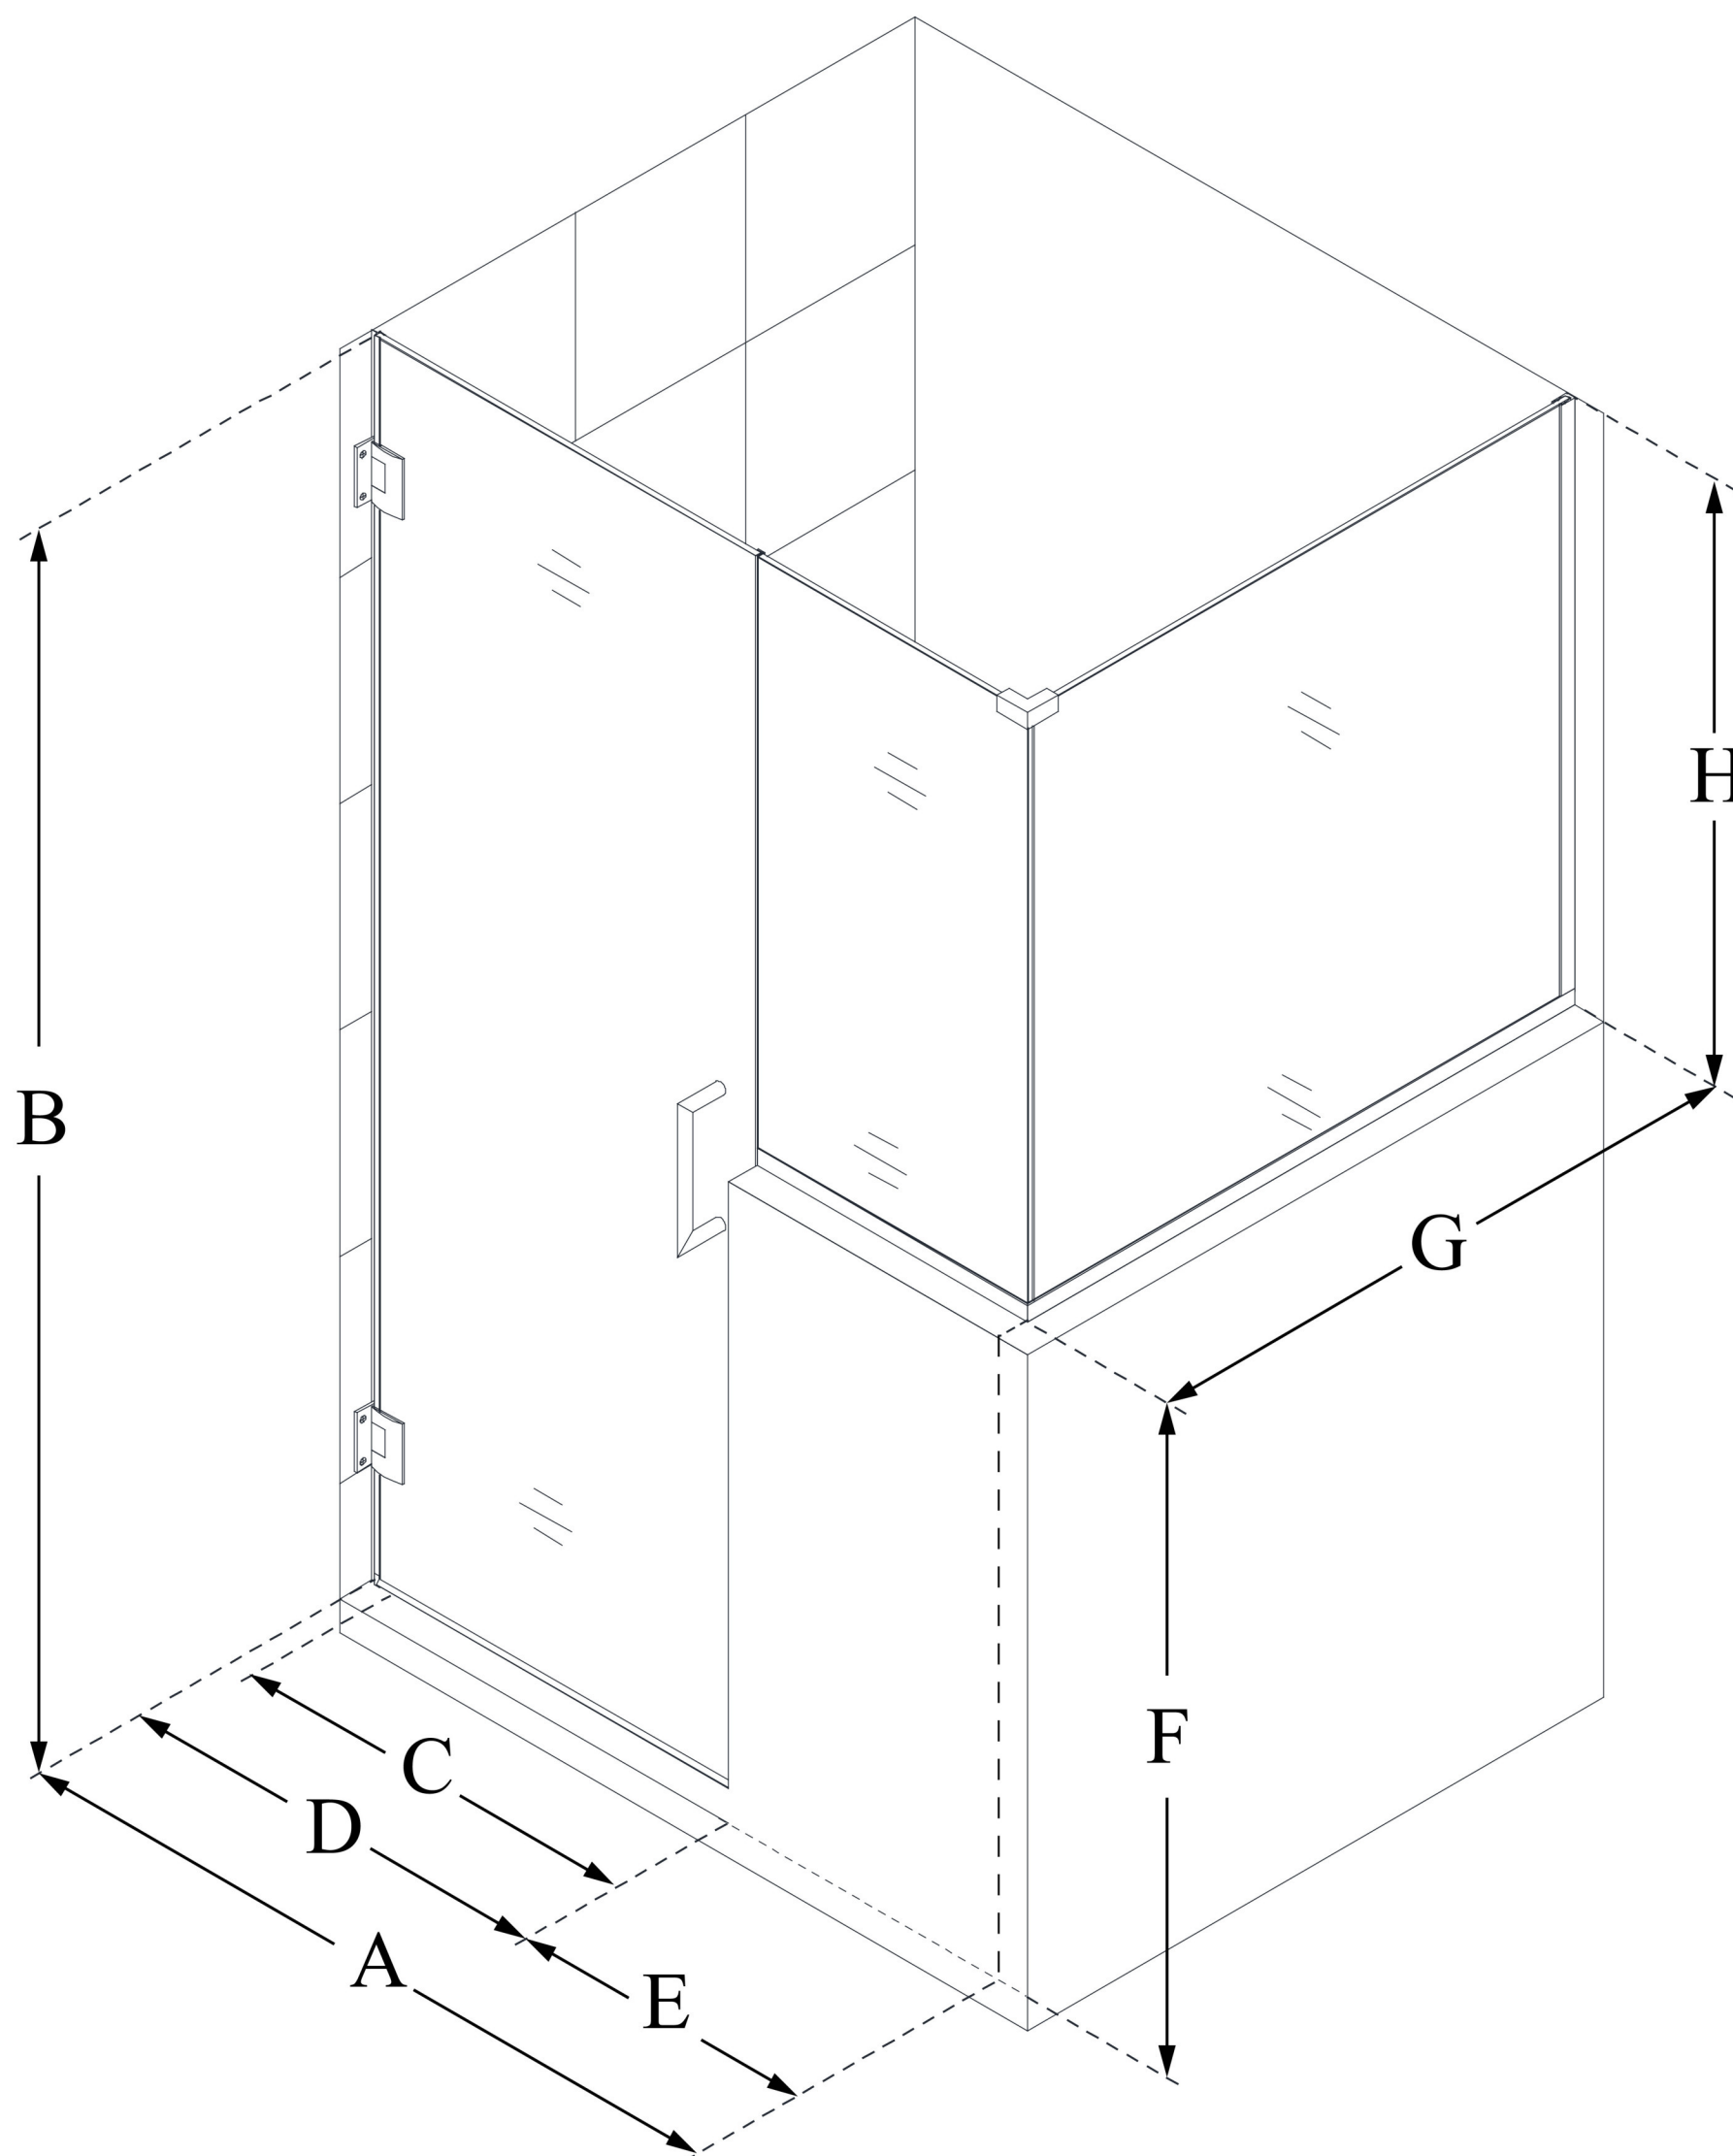

SHEN-2424243630

UNIDOOR PLUS

DreamLine Unidoor Plus 48 in. W
x 30 3/8 in. D x 72 in. H Frameless
Hinged Shower Enclosure, Clear
Glass

SWING DOOR

CONFIGURATION DIMENSIONS:

A: 48 in.

MODEL WIDTH

B: 72 in.

MODEL HEIGHT

C: 23 in.

ACCESS WIDTH

D: 24 in.

DOOR WIDTH

E: 24 in.

INLINE BUTTRESS PANEL WIDTH

F: 36 in.

BUTTRESS WALL HEIGHT

G: 30 3/8 in.

RETURN BUTTRESS PANEL WIDTH

H: 36 in.

BUTTRESS GLASS HEIGHT

DreamLine reserves the right to update or modify the hardware or materials pictured without prior notice for the purpose of product improvement and customer satisfaction.