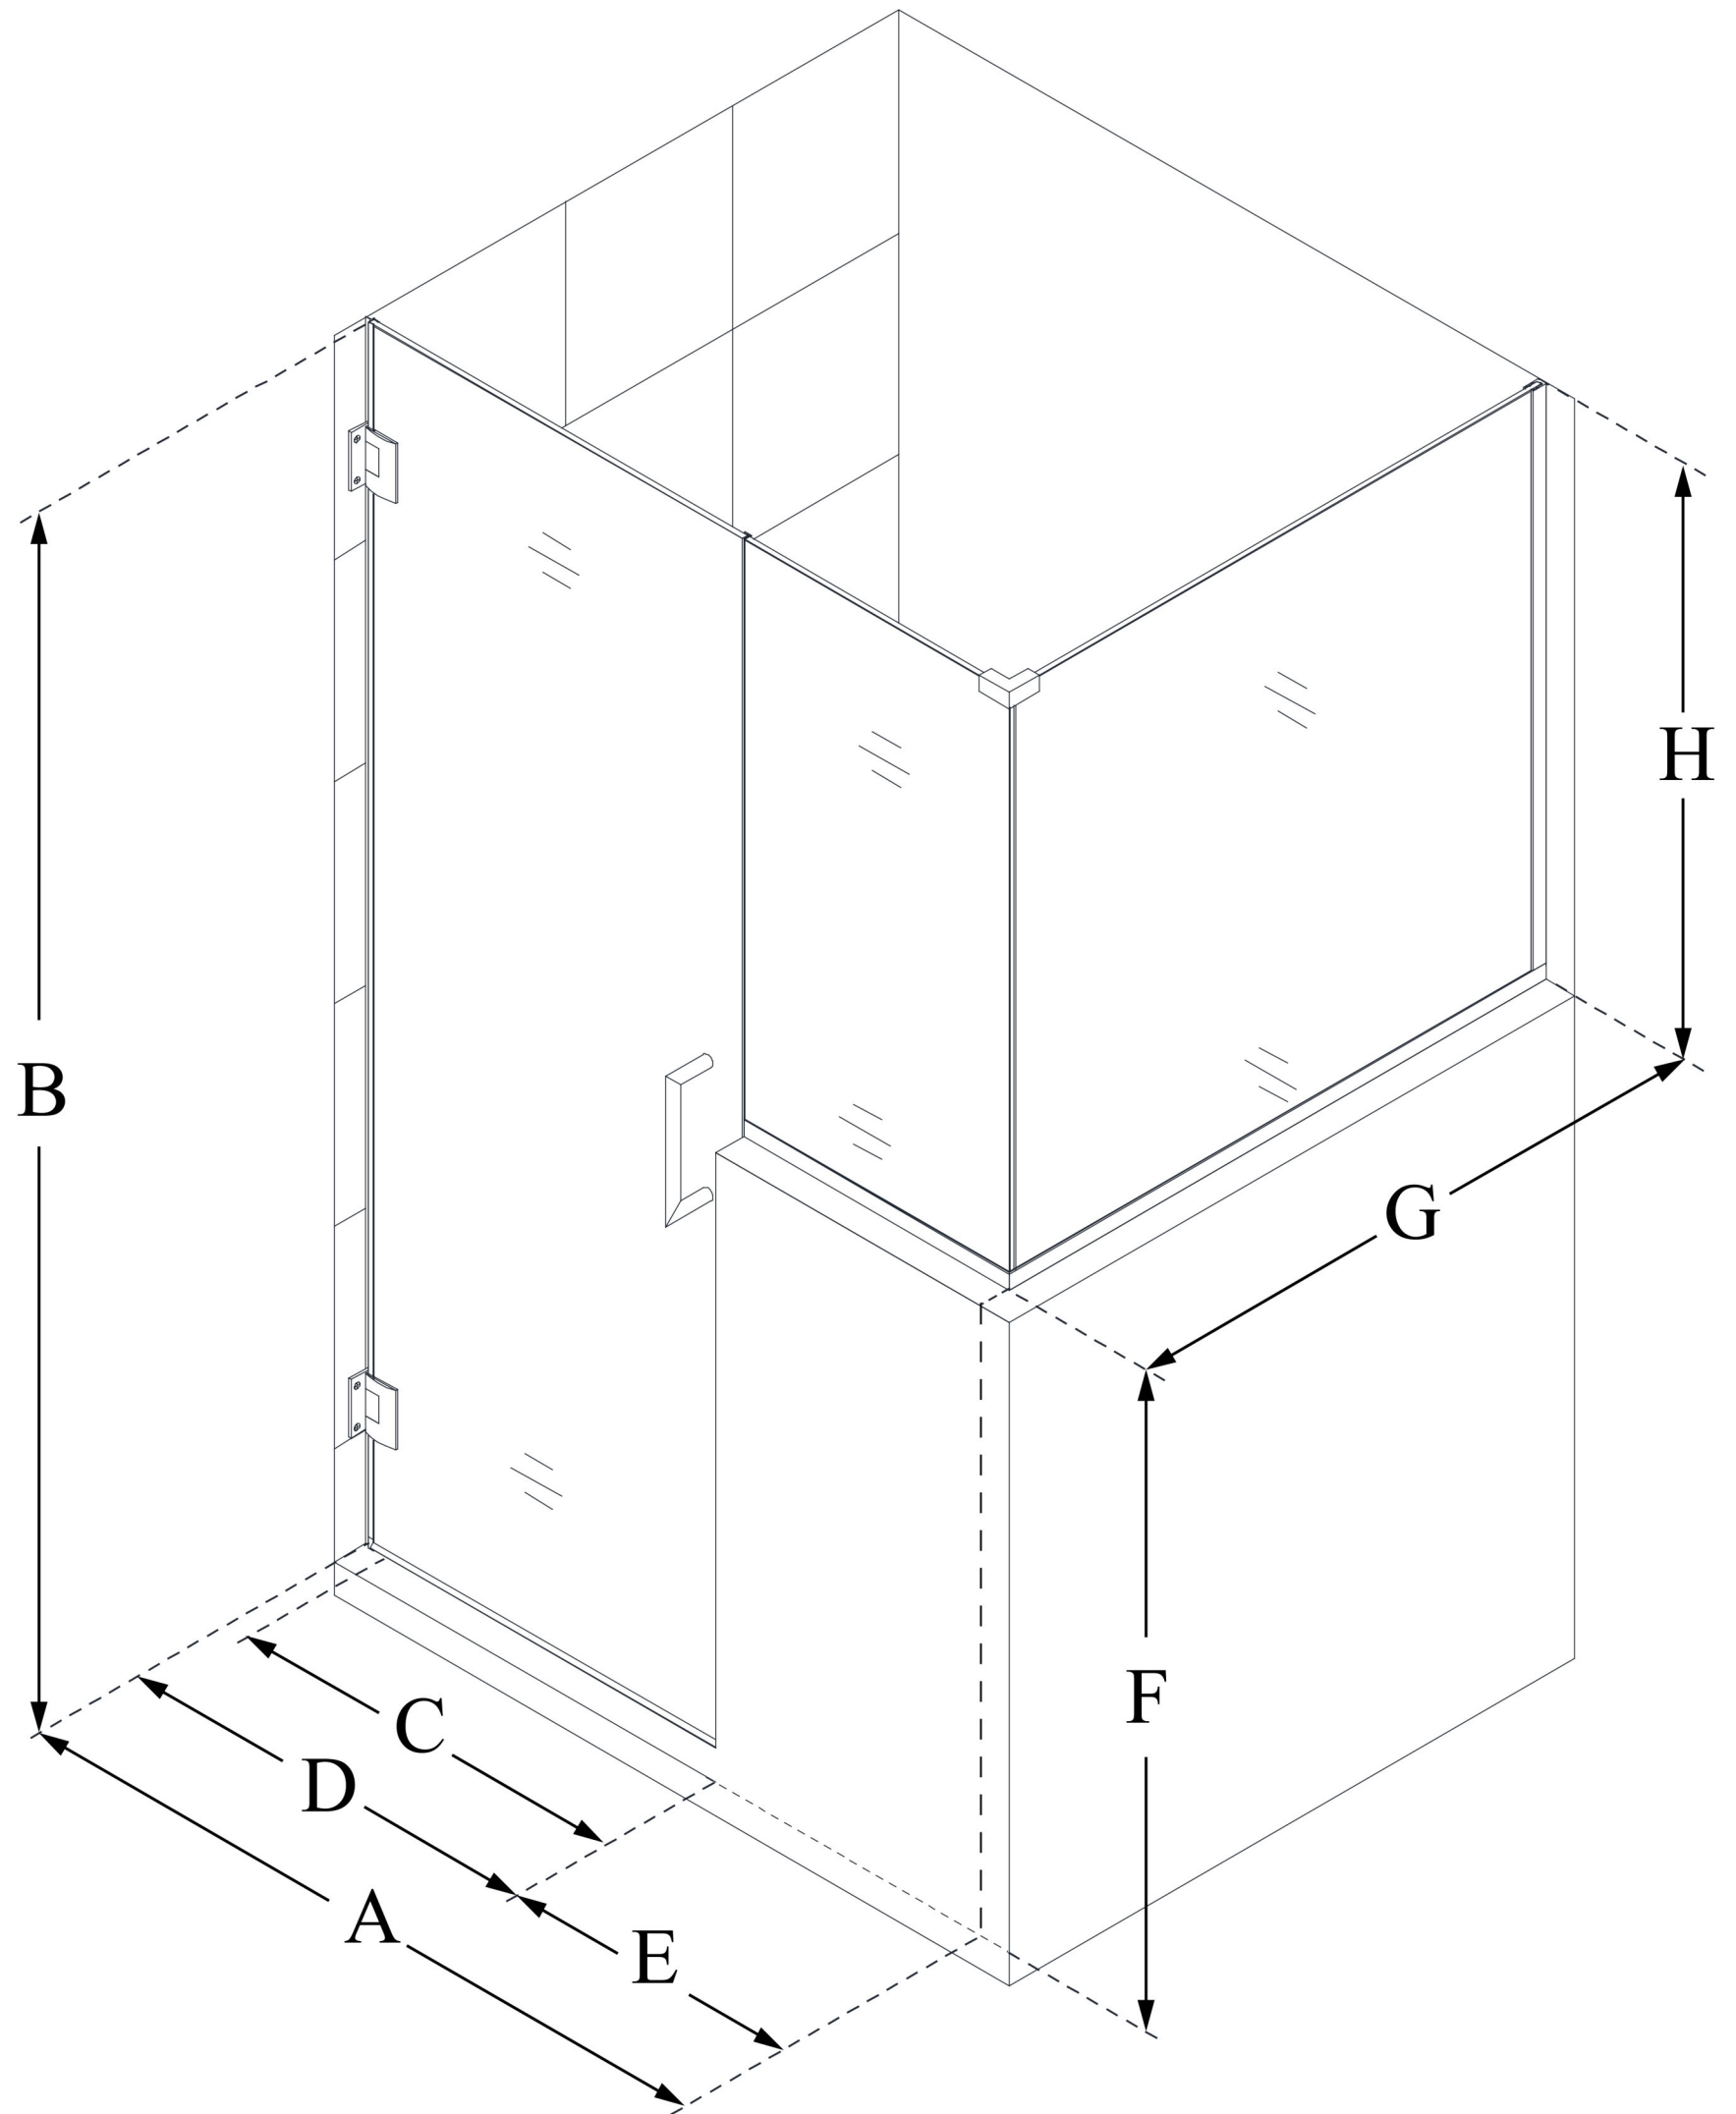

SHEN-2424243436

UNIDOOR PLUS

DreamLine Unidoor Plus 48" W
x 36 3/8" D x 72" H Frameless
Hinged Shower Enclosure, Clear
Glass

SWING DOOR

CONFIGURATION DIMENSIONS:

A: 48"

MODEL WIDTH

B: 72"

MODEL HEIGHT

C: 23"

ACCESS WIDTH

D: 24"

DOOR WIDTH

E: 24"

INLINE BUTTRESS PANEL WIDTH

F: 38"

BUTTRESS WALL HEIGHT

G: 36 3/8"

RETURN BUTTRESS PANEL WIDTH

H: 34"

BUTTRESS GLASS HEIGHT

DreamLine reserves the right to update or modify the hardware or materials pictured without prior notice for the purpose of product improvement and customer satisfaction.