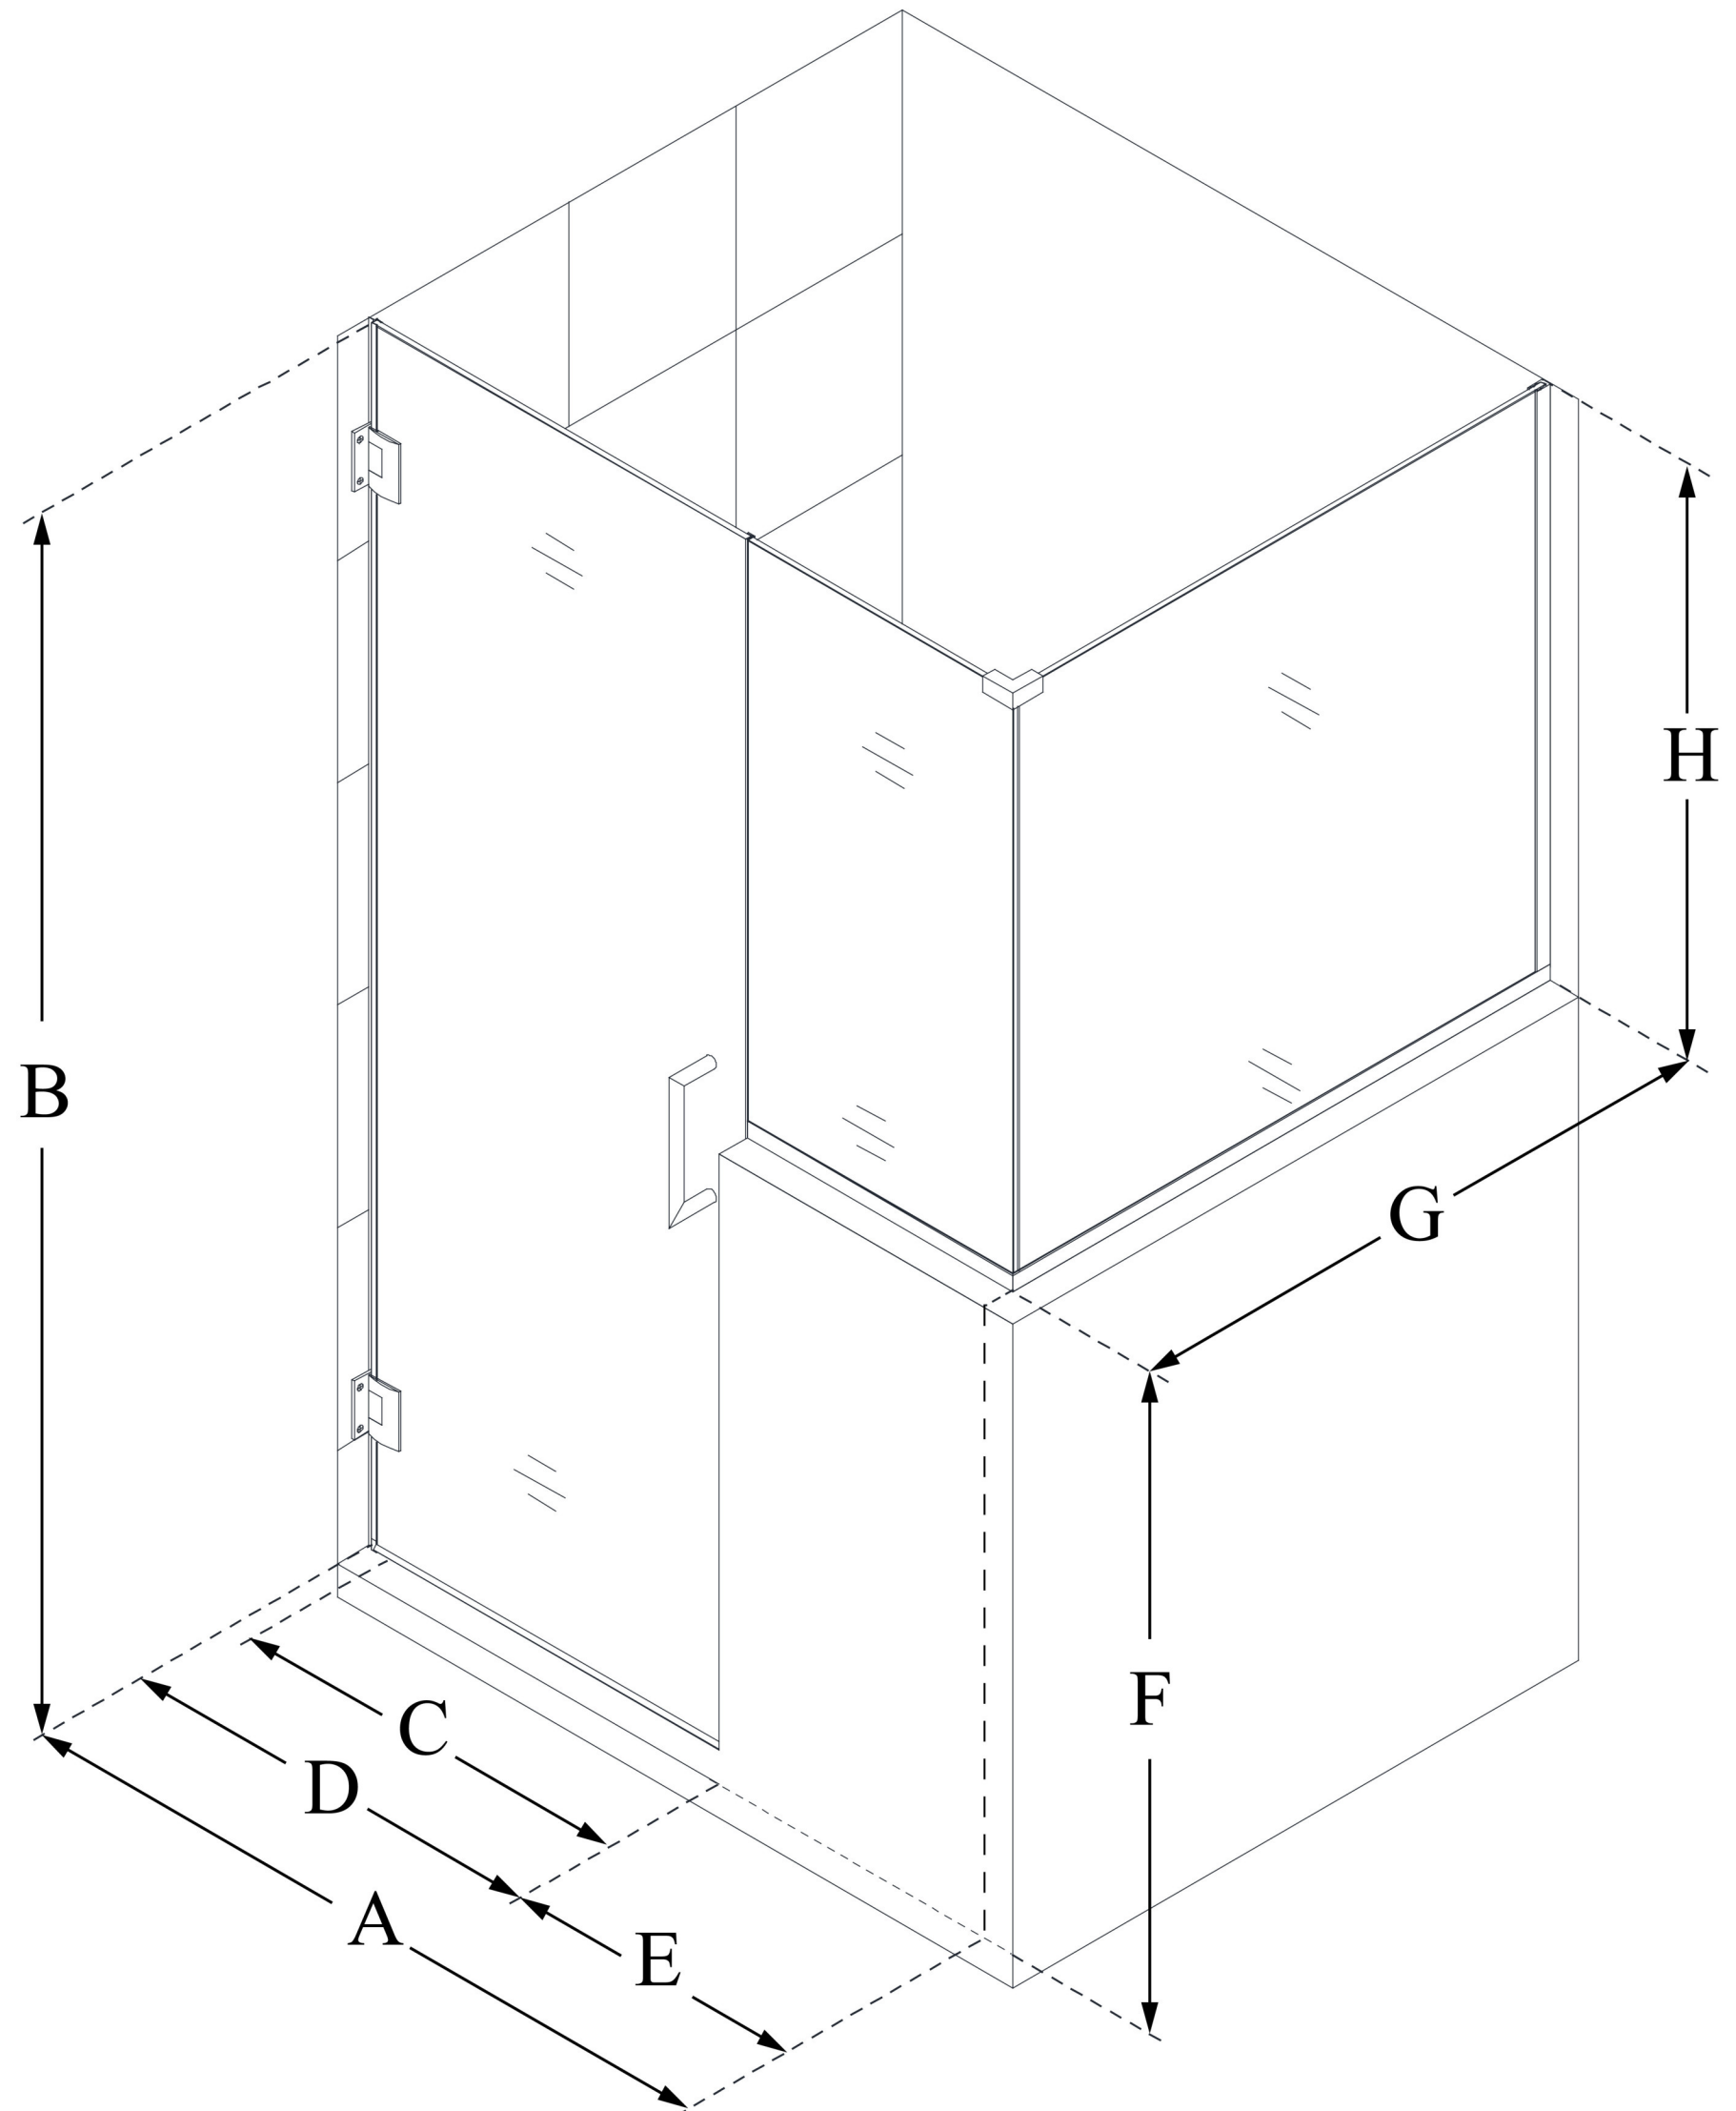

SHEN-2424243430

UNIDOOR PLUS

DreamLine Unidoor Plus 48 in. W
x 30 3/8 in. D x 72 in. H Frameless
Hinged Shower Enclosure, Clear
Glass

SWING DOOR

CONFIGURATION DIMENSIONS:

A: 48 in.

MODEL WIDTH

B: 72 in.

MODEL HEIGHT

C: 23 in.

ACCESS WIDTH

D: 24 in.

DOOR WIDTH

E: 24 in.

INLINE BUTTRESS PANEL WIDTH

F: 38 in.

BUTTRESS WALL HEIGHT

G: 30 3/8 in.

RETURN BUTTRESS PANEL WIDTH

H: 34 in.

BUTTRESS GLASS HEIGHT

DreamLine reserves the right to update or modify the hardware or materials pictured without prior notice for the purpose of product improvement and customer satisfaction.