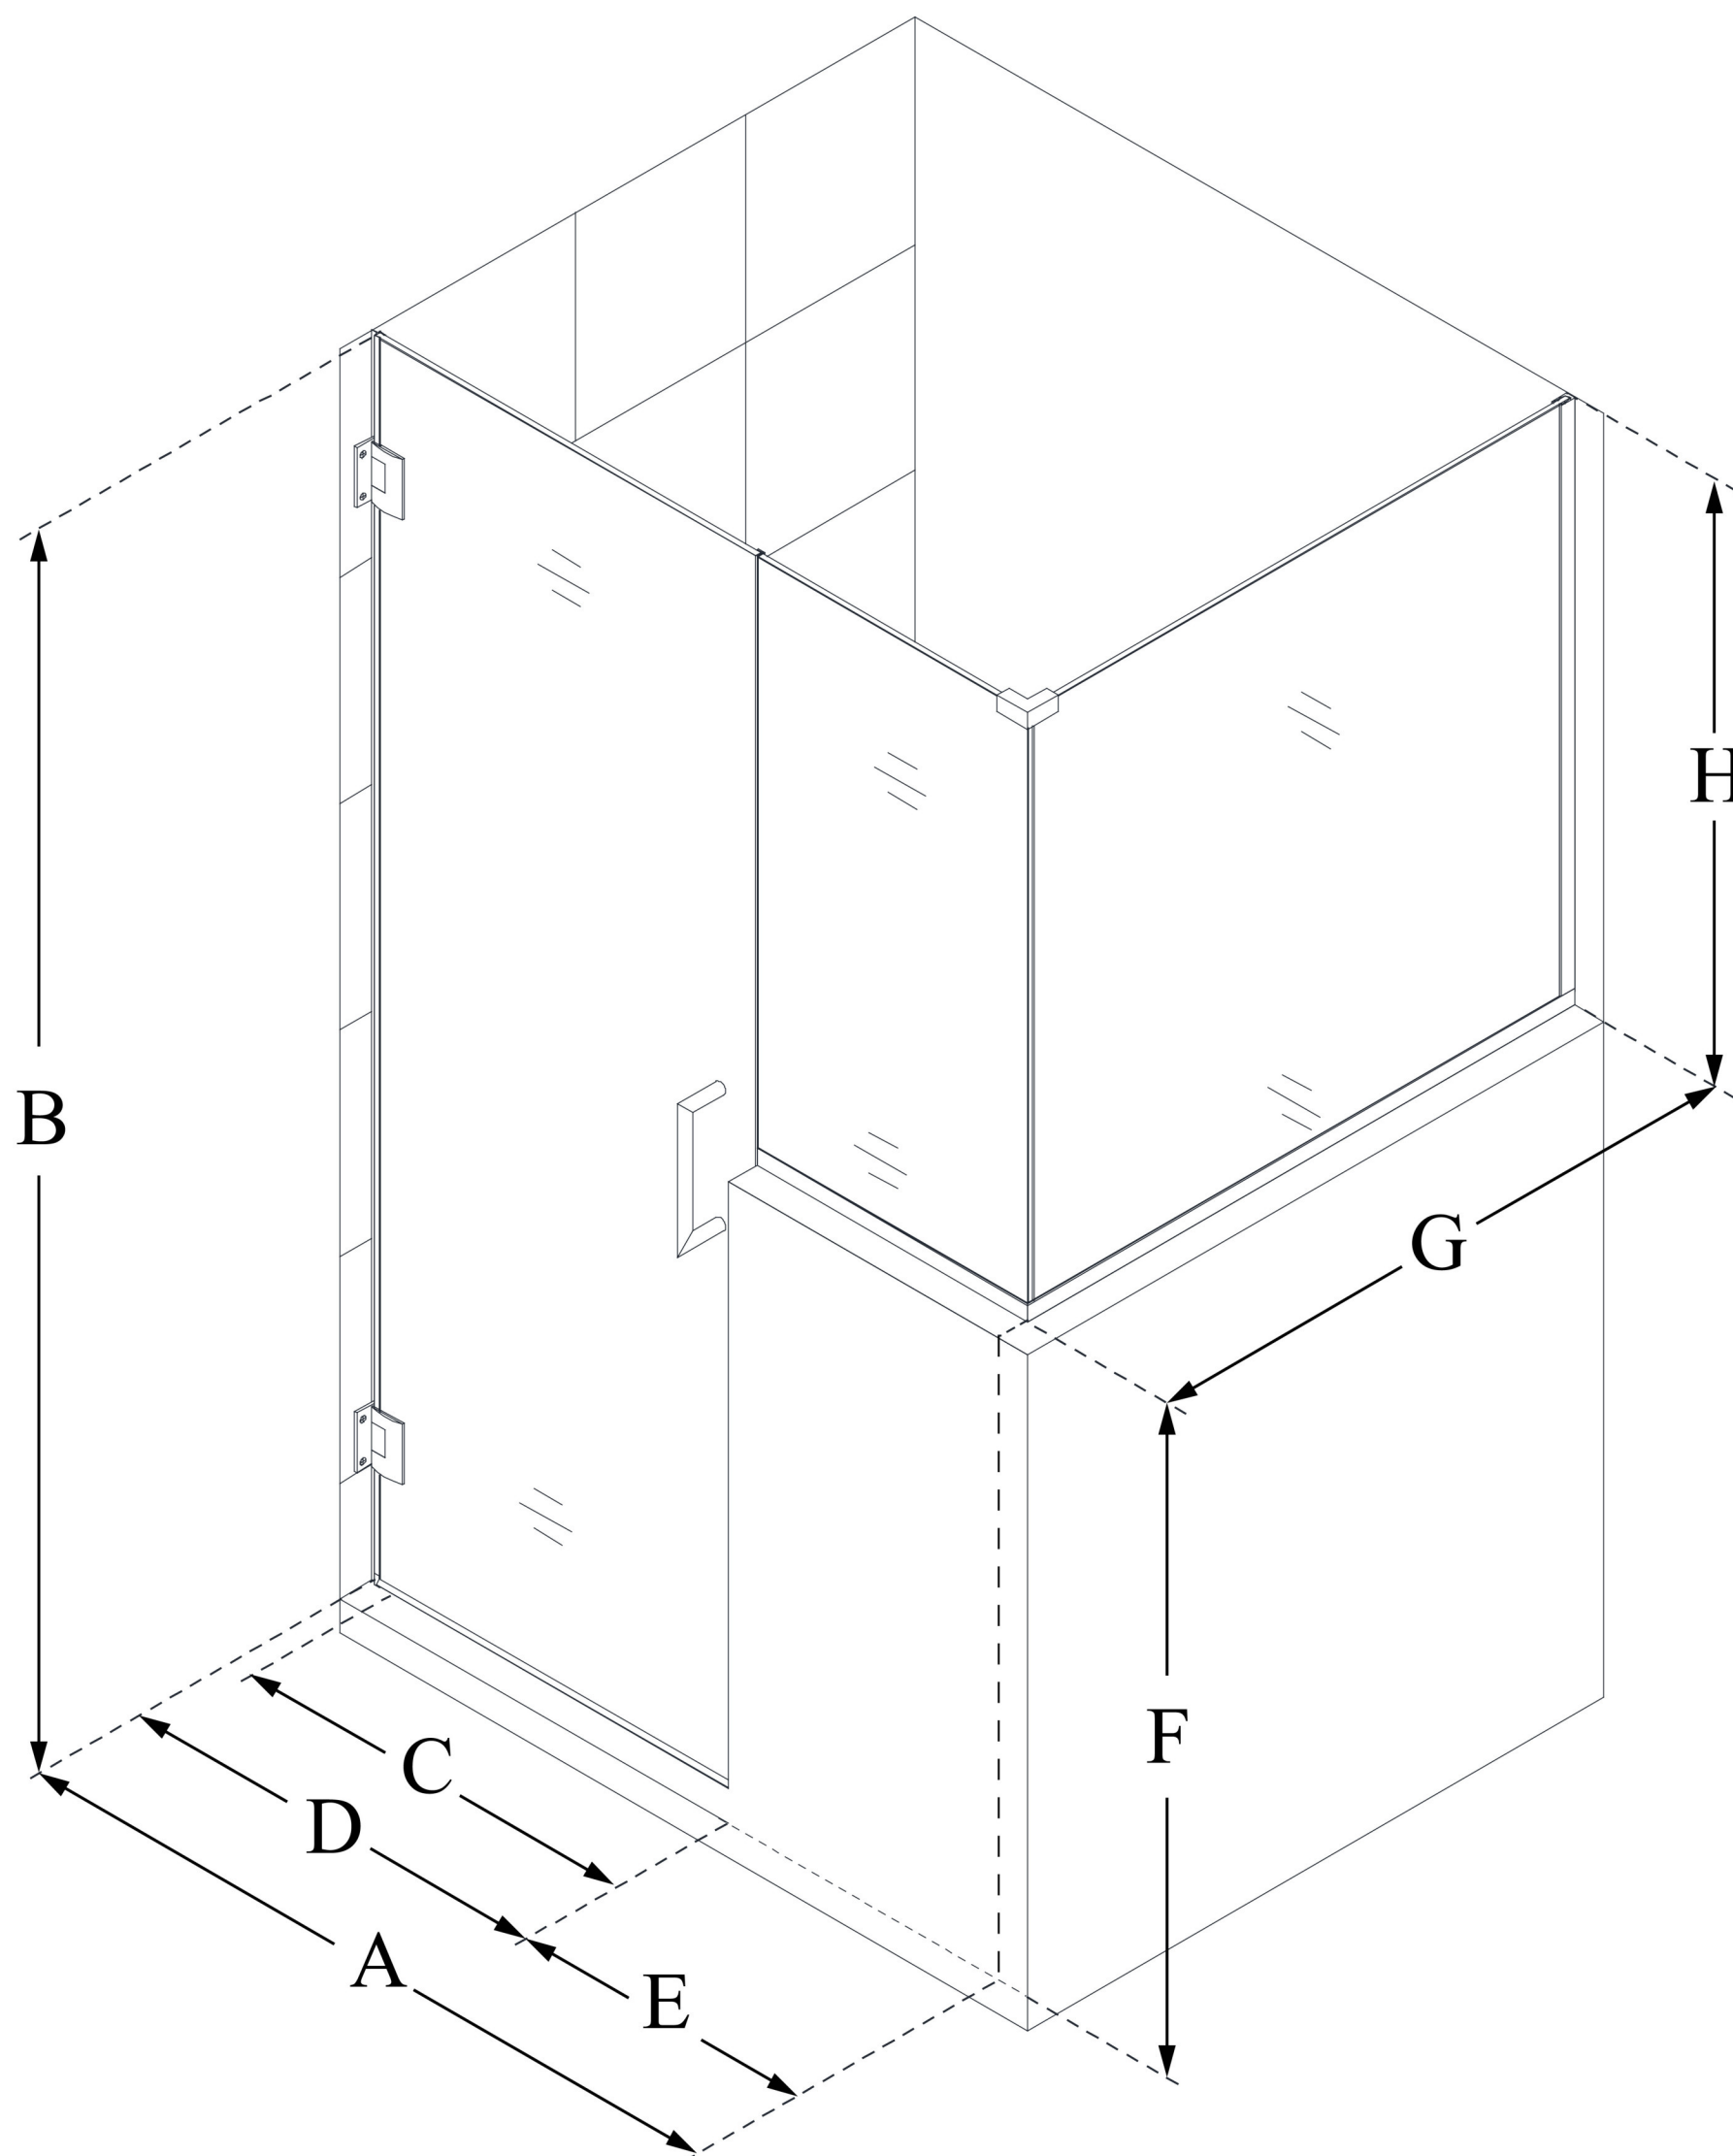

SHEN-2423363630

UNIDOOR PLUS

DreamLine Unidoor Plus 59 in. W
x 30 3/8 in. D x 72 in. H Frameless
Hinged Shower Enclosure, Clear
Glass

SWING DOOR

CONFIGURATION DIMENSIONS:

A: 59 in.

MODEL WIDTH

B: 72 in.

MODEL HEIGHT

C: 22 in.

ACCESS WIDTH

D: 23 in.

DOOR WIDTH

E: 36 in.

INLINE BUTTRESS PANEL WIDTH

F: 36 in.

BUTTRESS WALL HEIGHT

G: 30 3/8 in.

RETURN BUTTRESS PANEL WIDTH

H: 36 in.

BUTTRESS GLASS HEIGHT

DreamLine reserves the right to update or modify the hardware or materials pictured without prior notice for the purpose of product improvement and customer satisfaction.