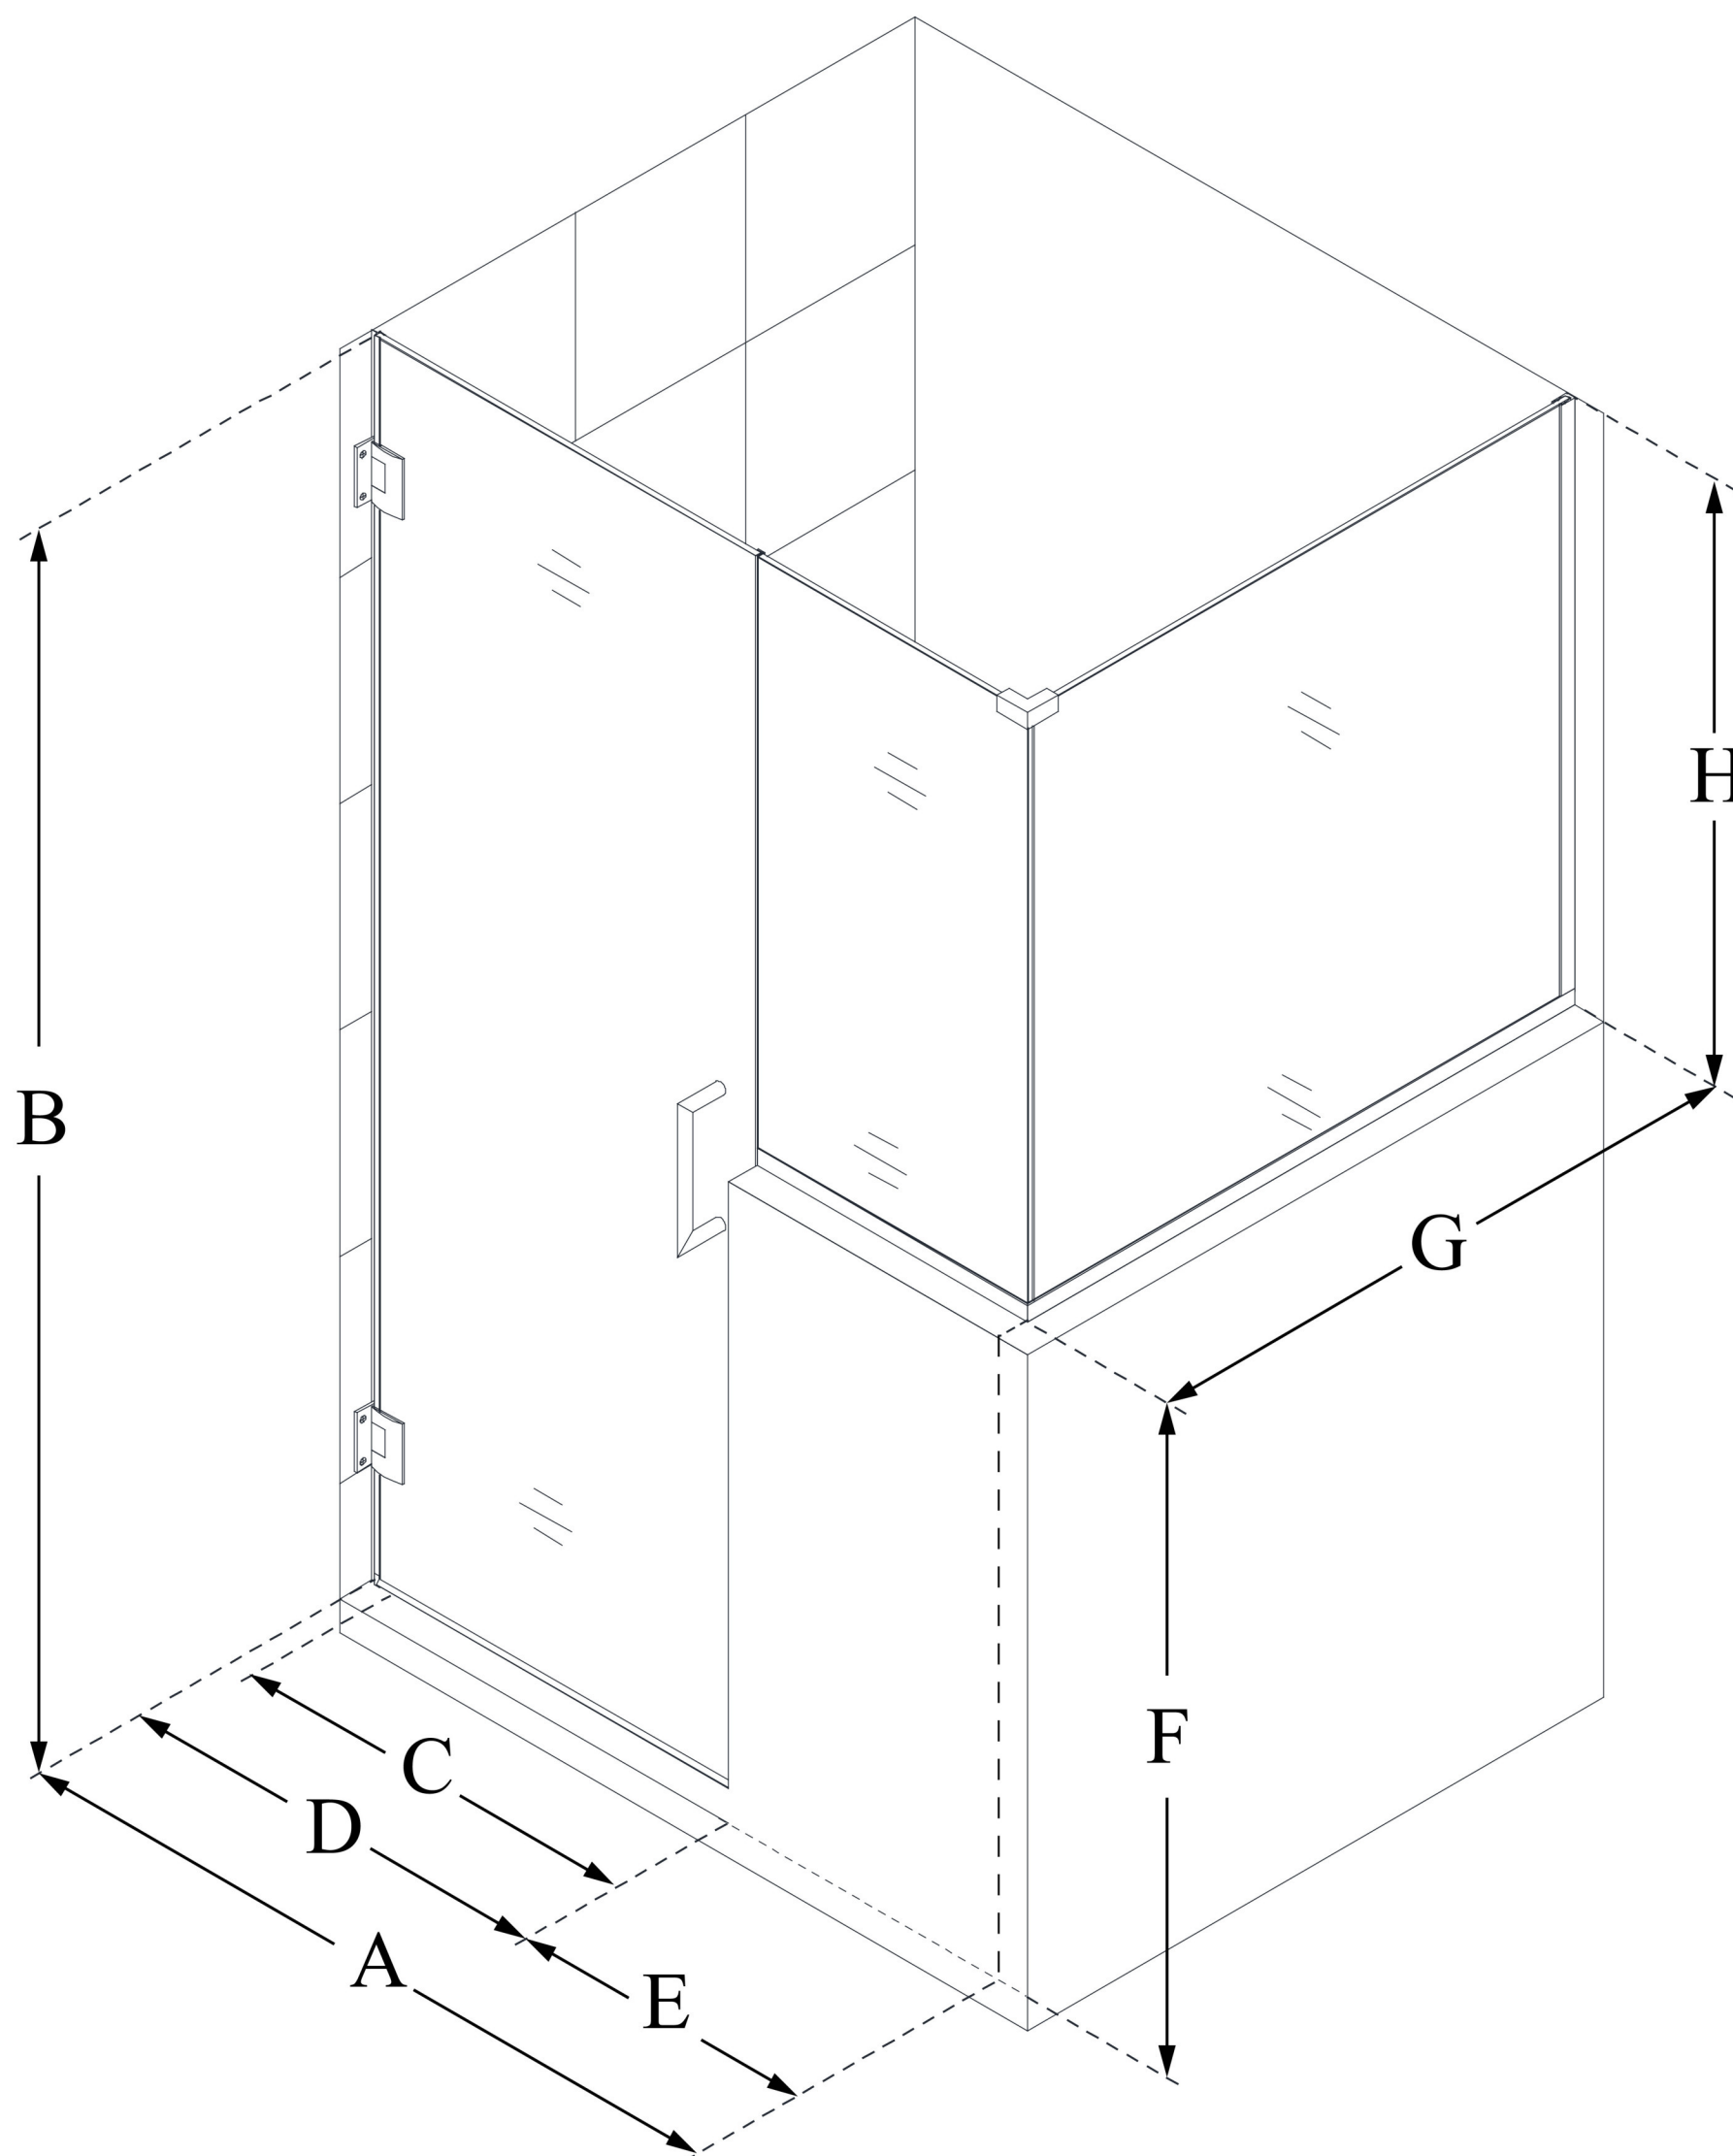

SHEN-2423363436

UNIDOOR PLUS

DreamLine Unidoor Plus 59 in. W
x 36 3/8 in. D x 72 in. H Frameless
Hinged Shower Enclosure, Clear
Glass

SWING DOOR

CONFIGURATION DIMENSIONS:

A: 59 in.

MODEL WIDTH

B: 72 in.

MODEL HEIGHT

C: 22 in.

ACCESS WIDTH

D: 23 in.

DOOR WIDTH

E: 36 in.

INLINE BUTTRESS PANEL WIDTH

F: 38 in.

BUTTRESS WALL HEIGHT

G: 36 3/8 in.

RETURN BUTTRESS PANEL WIDTH

H: 34 in.

BUTTRESS GLASS HEIGHT

DreamLine reserves the right to update or modify the hardware or materials pictured without prior notice for the purpose of product improvement and customer satisfaction.