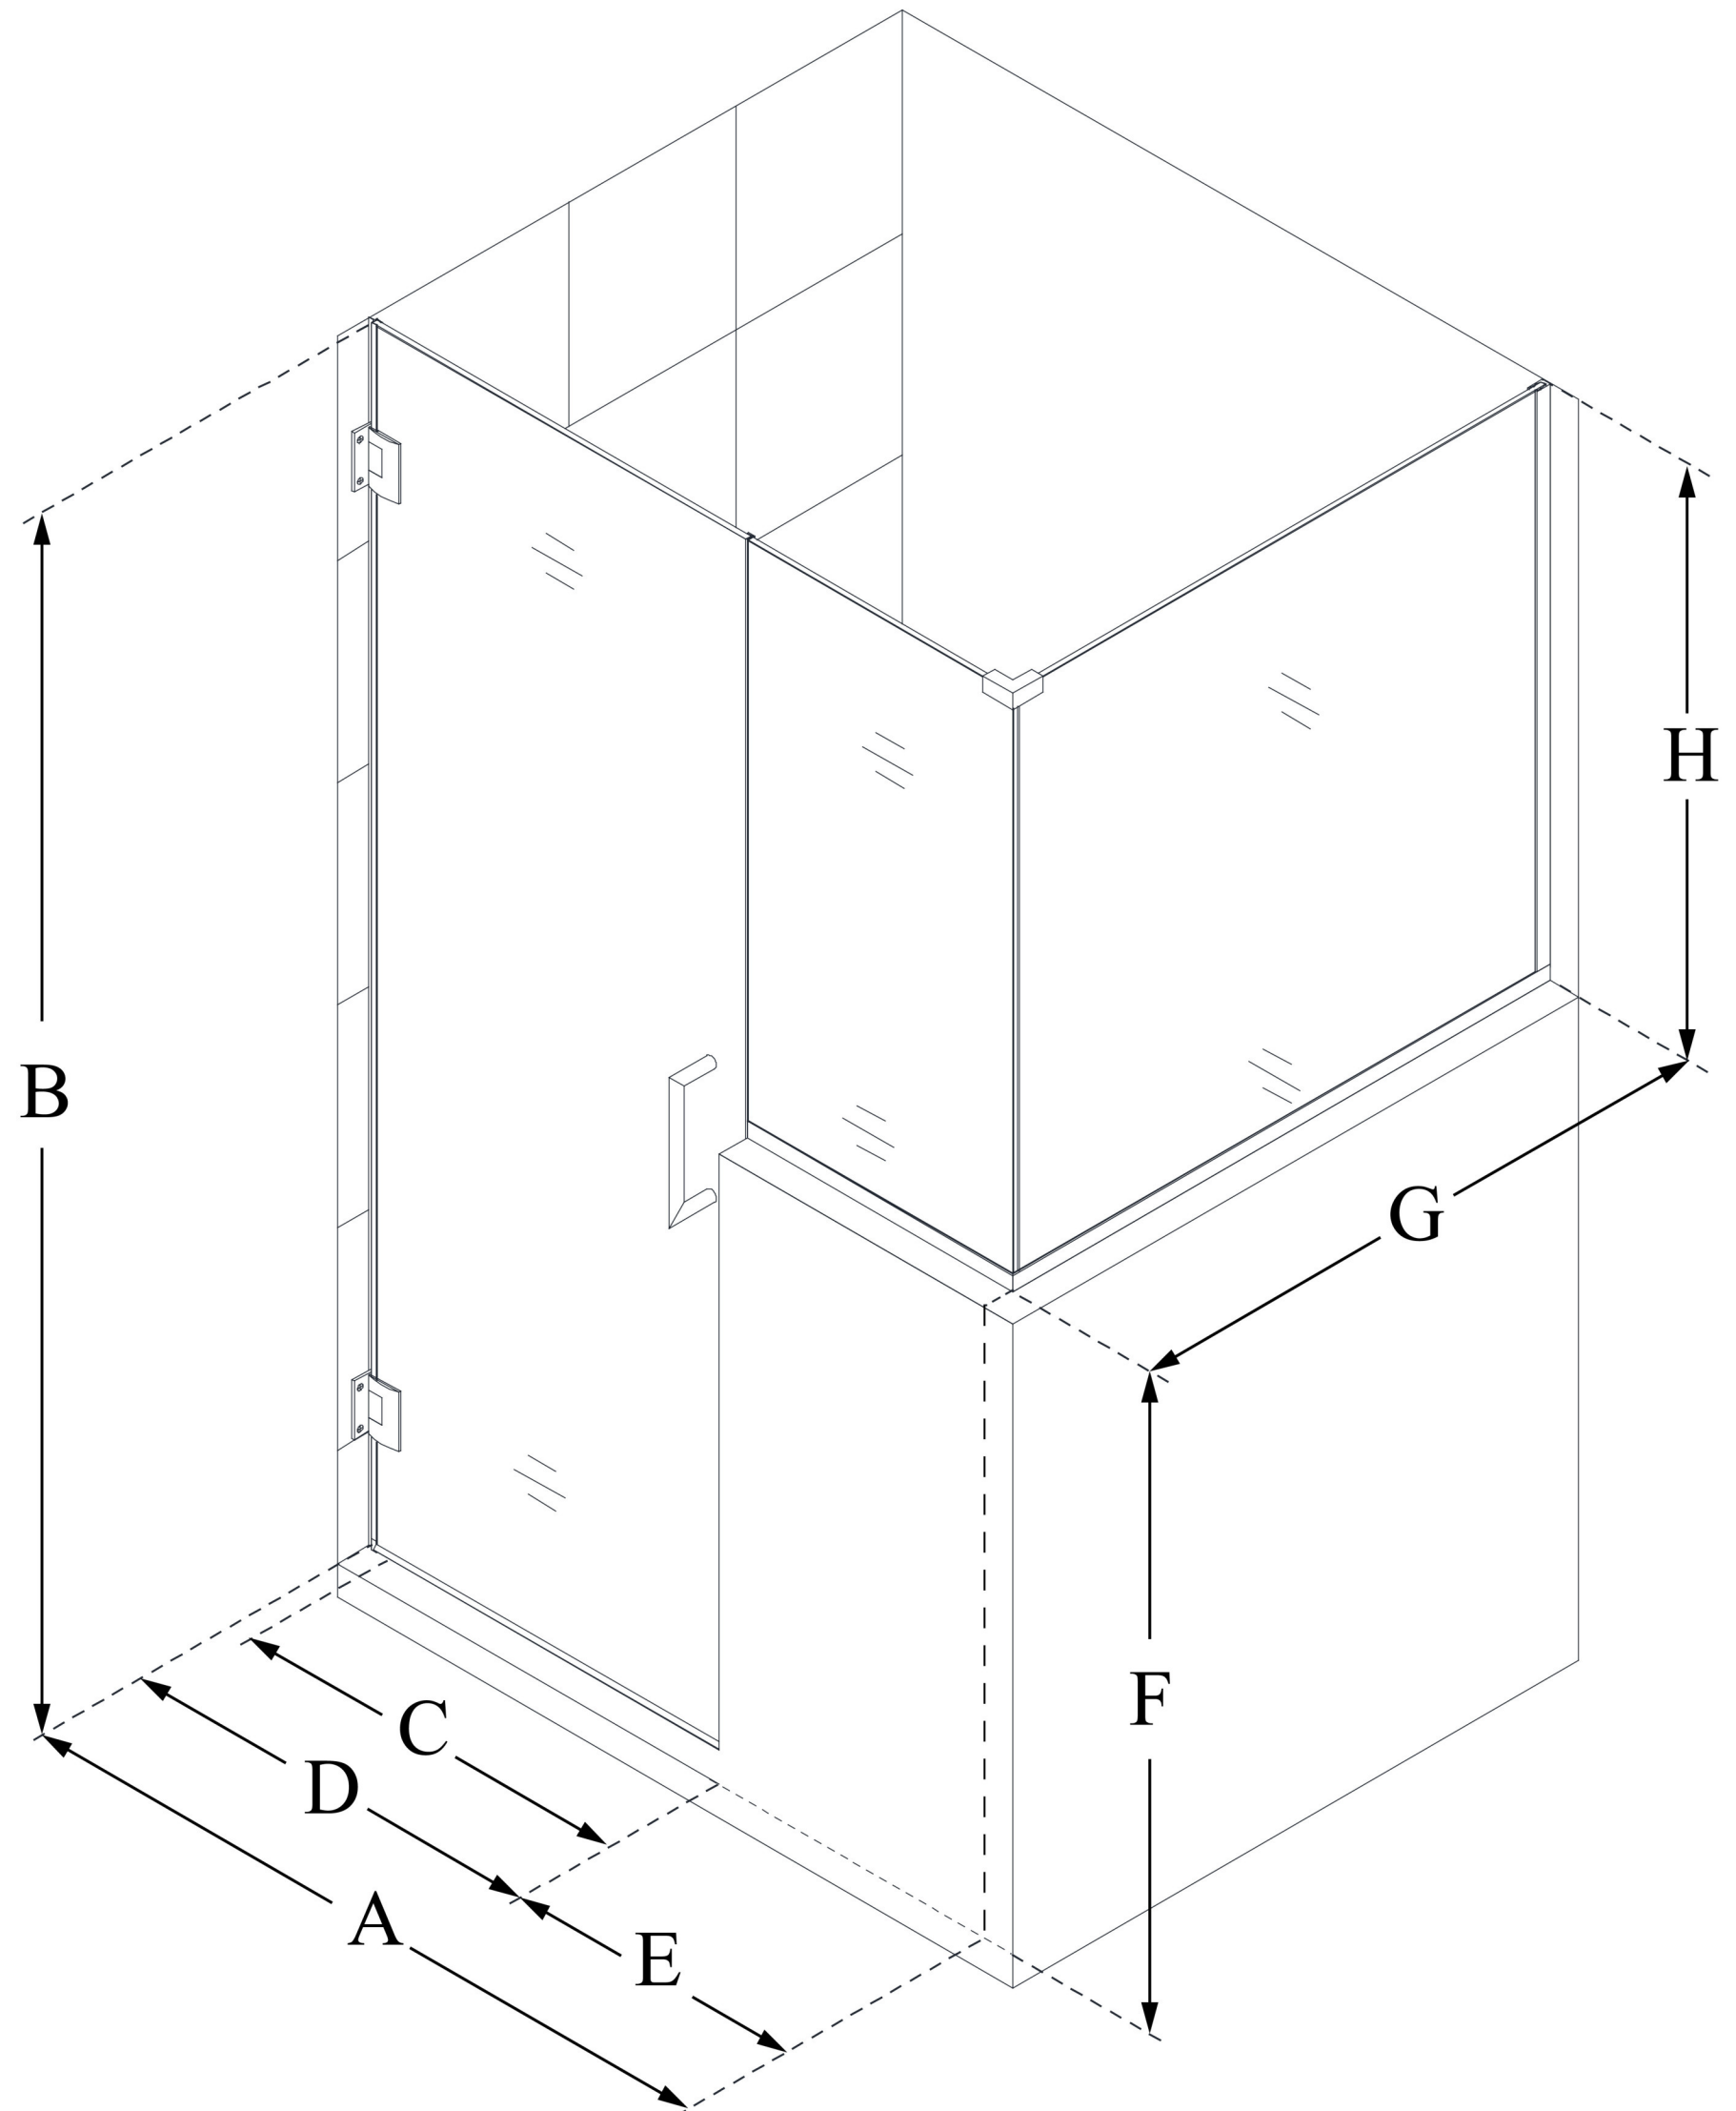

SHEN-2423363430

UNIDOOR PLUS

DreamLine Unidoor Plus 59 in. W
x 30 3/8 in. D x 72 in. H Frameless
Hinged Shower Enclosure, Clear
Glass

SWING DOOR

CONFIGURATION DIMENSIONS:

A: 59 in.

MODEL WIDTH

B: 72 in.

MODEL HEIGHT

C: 22 in.

ACCESS WIDTH

D: 23 in.

DOOR WIDTH

E: 36 in.

INLINE BUTTRESS PANEL WIDTH

F: 38 in.

BUTTRESS WALL HEIGHT

G: 30 3/8 in.

RETURN BUTTRESS PANEL WIDTH

H: 34 in.

BUTTRESS GLASS HEIGHT

DreamLine reserves the right to update or modify the hardware or materials pictured without prior notice for the purpose of product improvement and customer satisfaction.