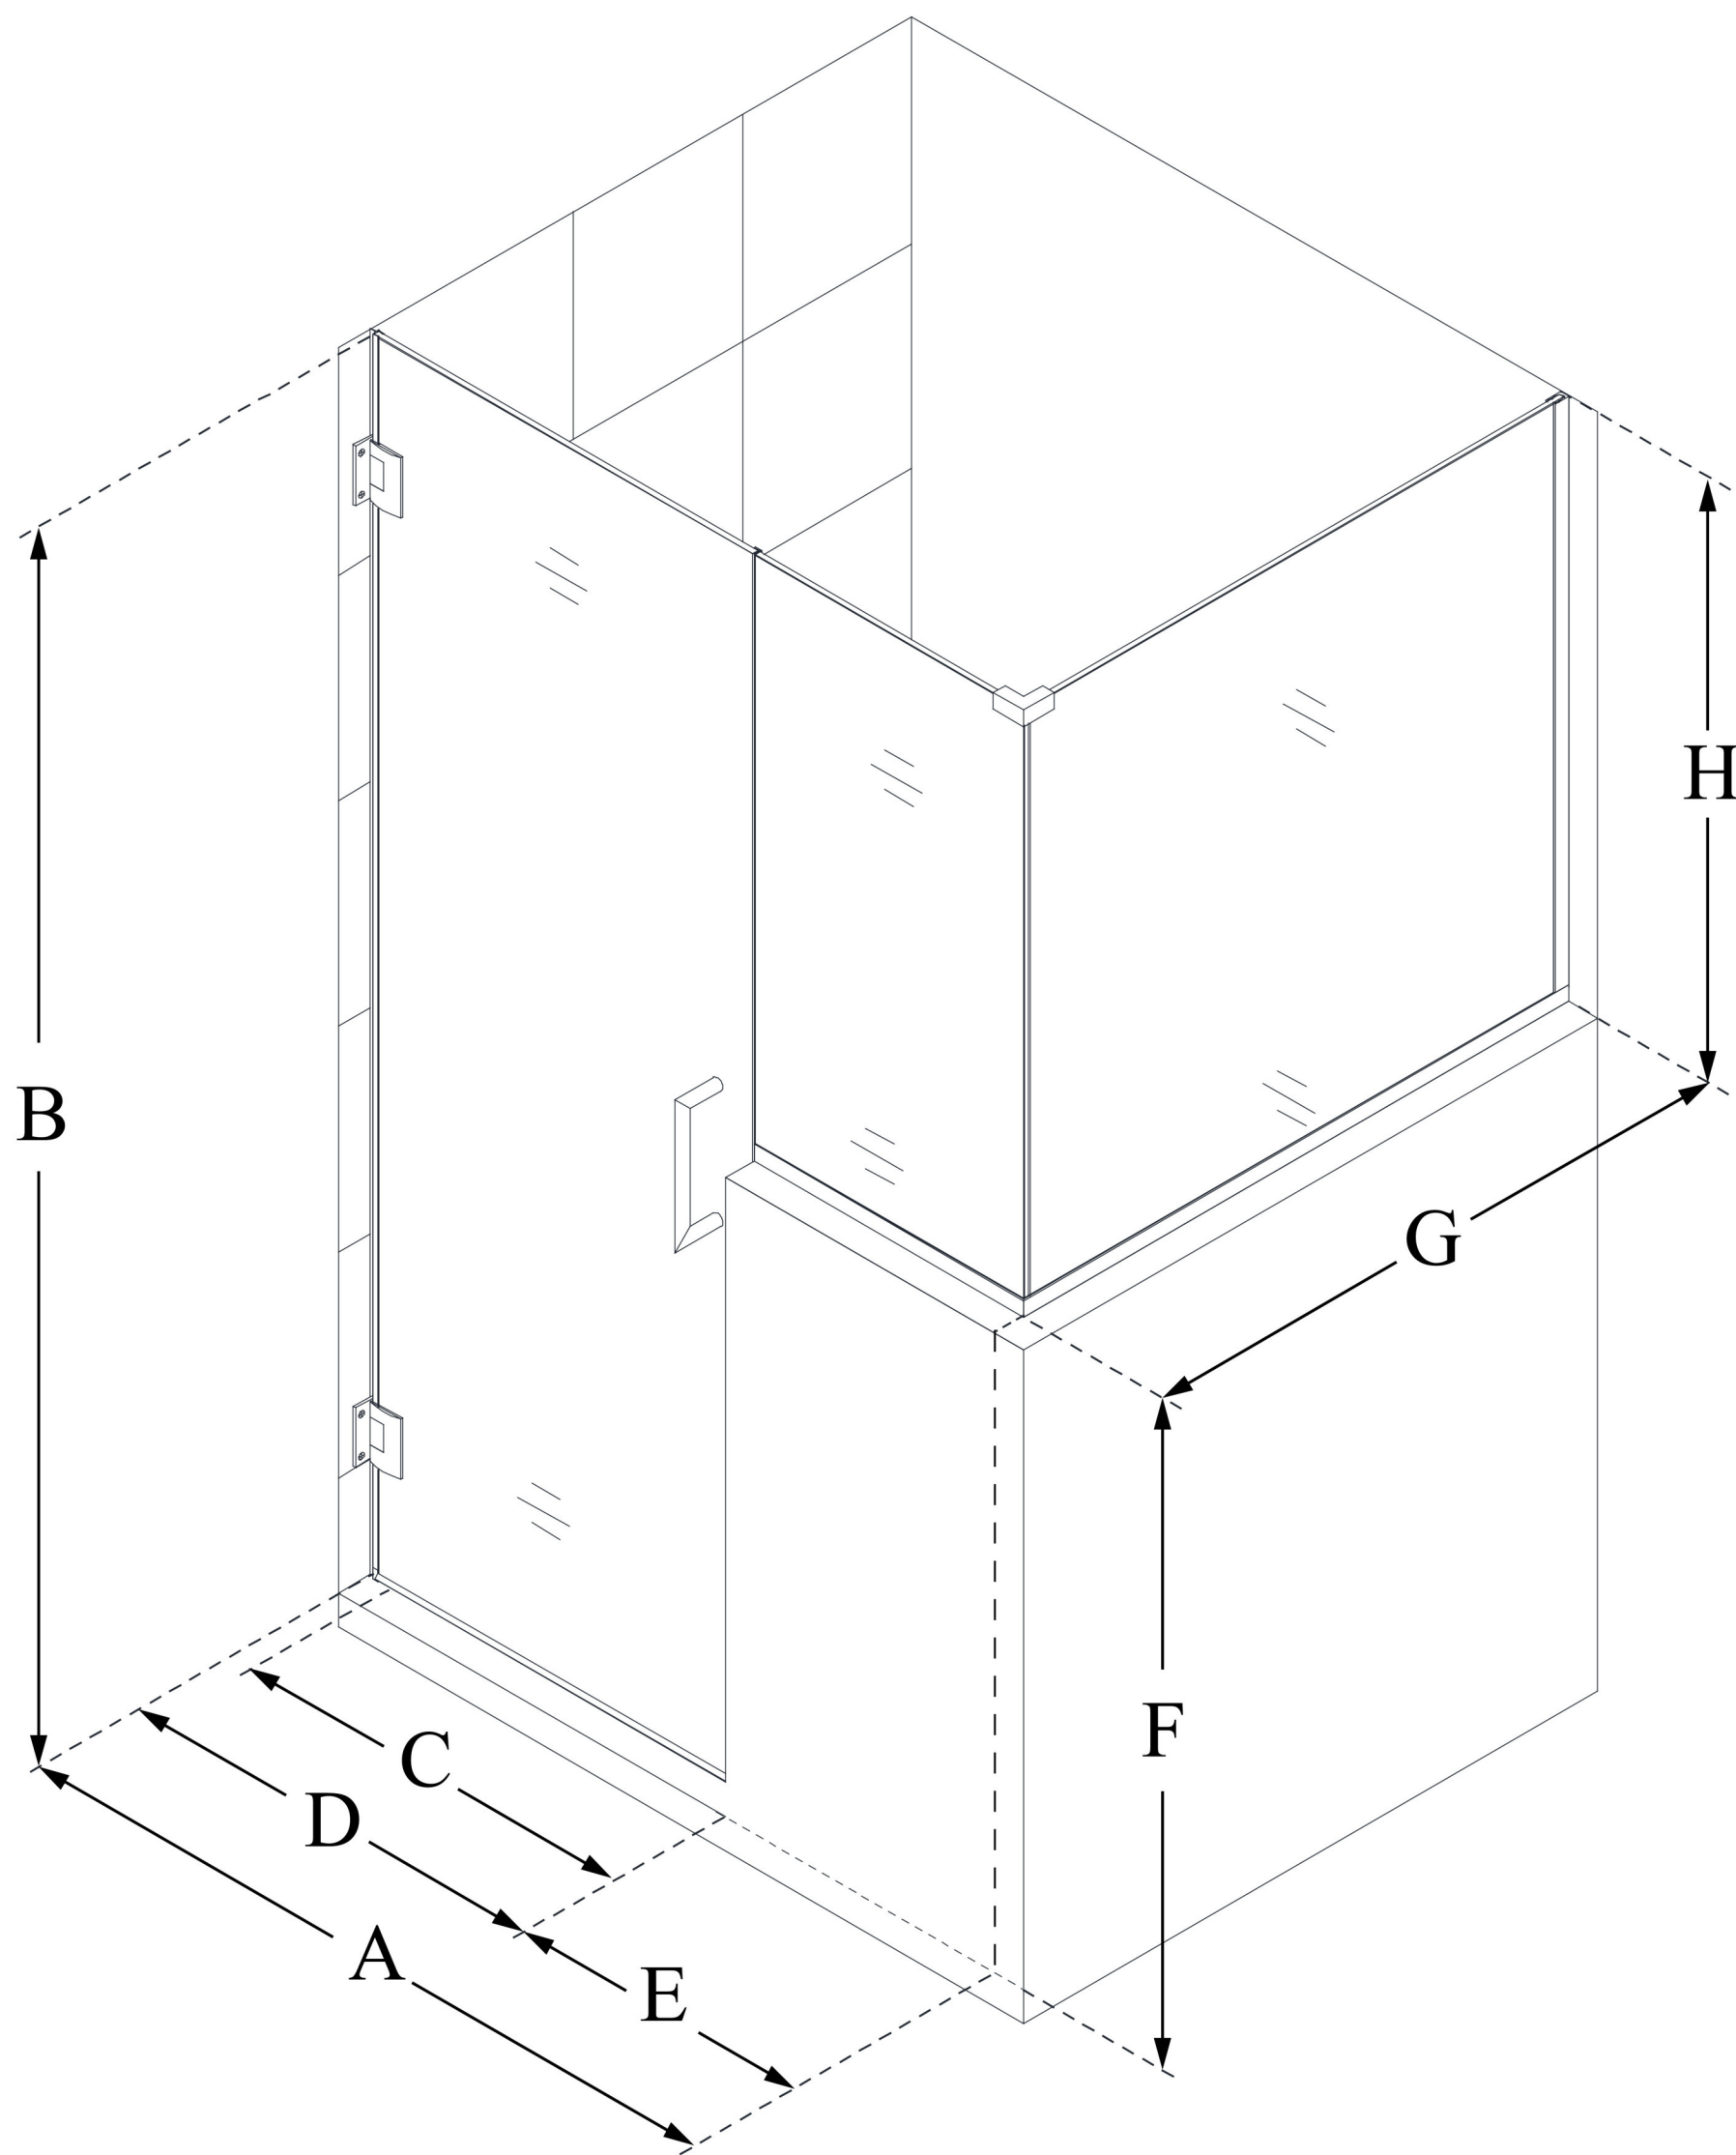

# UNIDOOR PLUS

DreamLine Unidoor Plus 53 in. W  
x 36 3/8 in. D x 72 in. H Frameless  
Hinged Shower Enclosure, Clear  
Glass

**SWING DOOR**

## CONFIGURATION DIMENSIONS:

**A: 53 in.**

MODEL WIDTH

**B: 72 in.**

MODEL HEIGHT

**C: 22 in.**

ACCESS WIDTH

**D: 23 in.**

DOOR WIDTH

**E: 30 in.**

INLINE BUTTRESS PANEL WIDTH

**F: 36 in.**

BUTTRESS WALL HEIGHT

**G: 36 3/8 in.**

RETURN BUTTRESS PANEL WIDTH

**H: 36 in.**

BUTTRESS GLASS HEIGHT

DreamLine reserves the right to update or modify the hardware or materials pictured without prior notice for the purpose of product improvement and customer satisfaction.