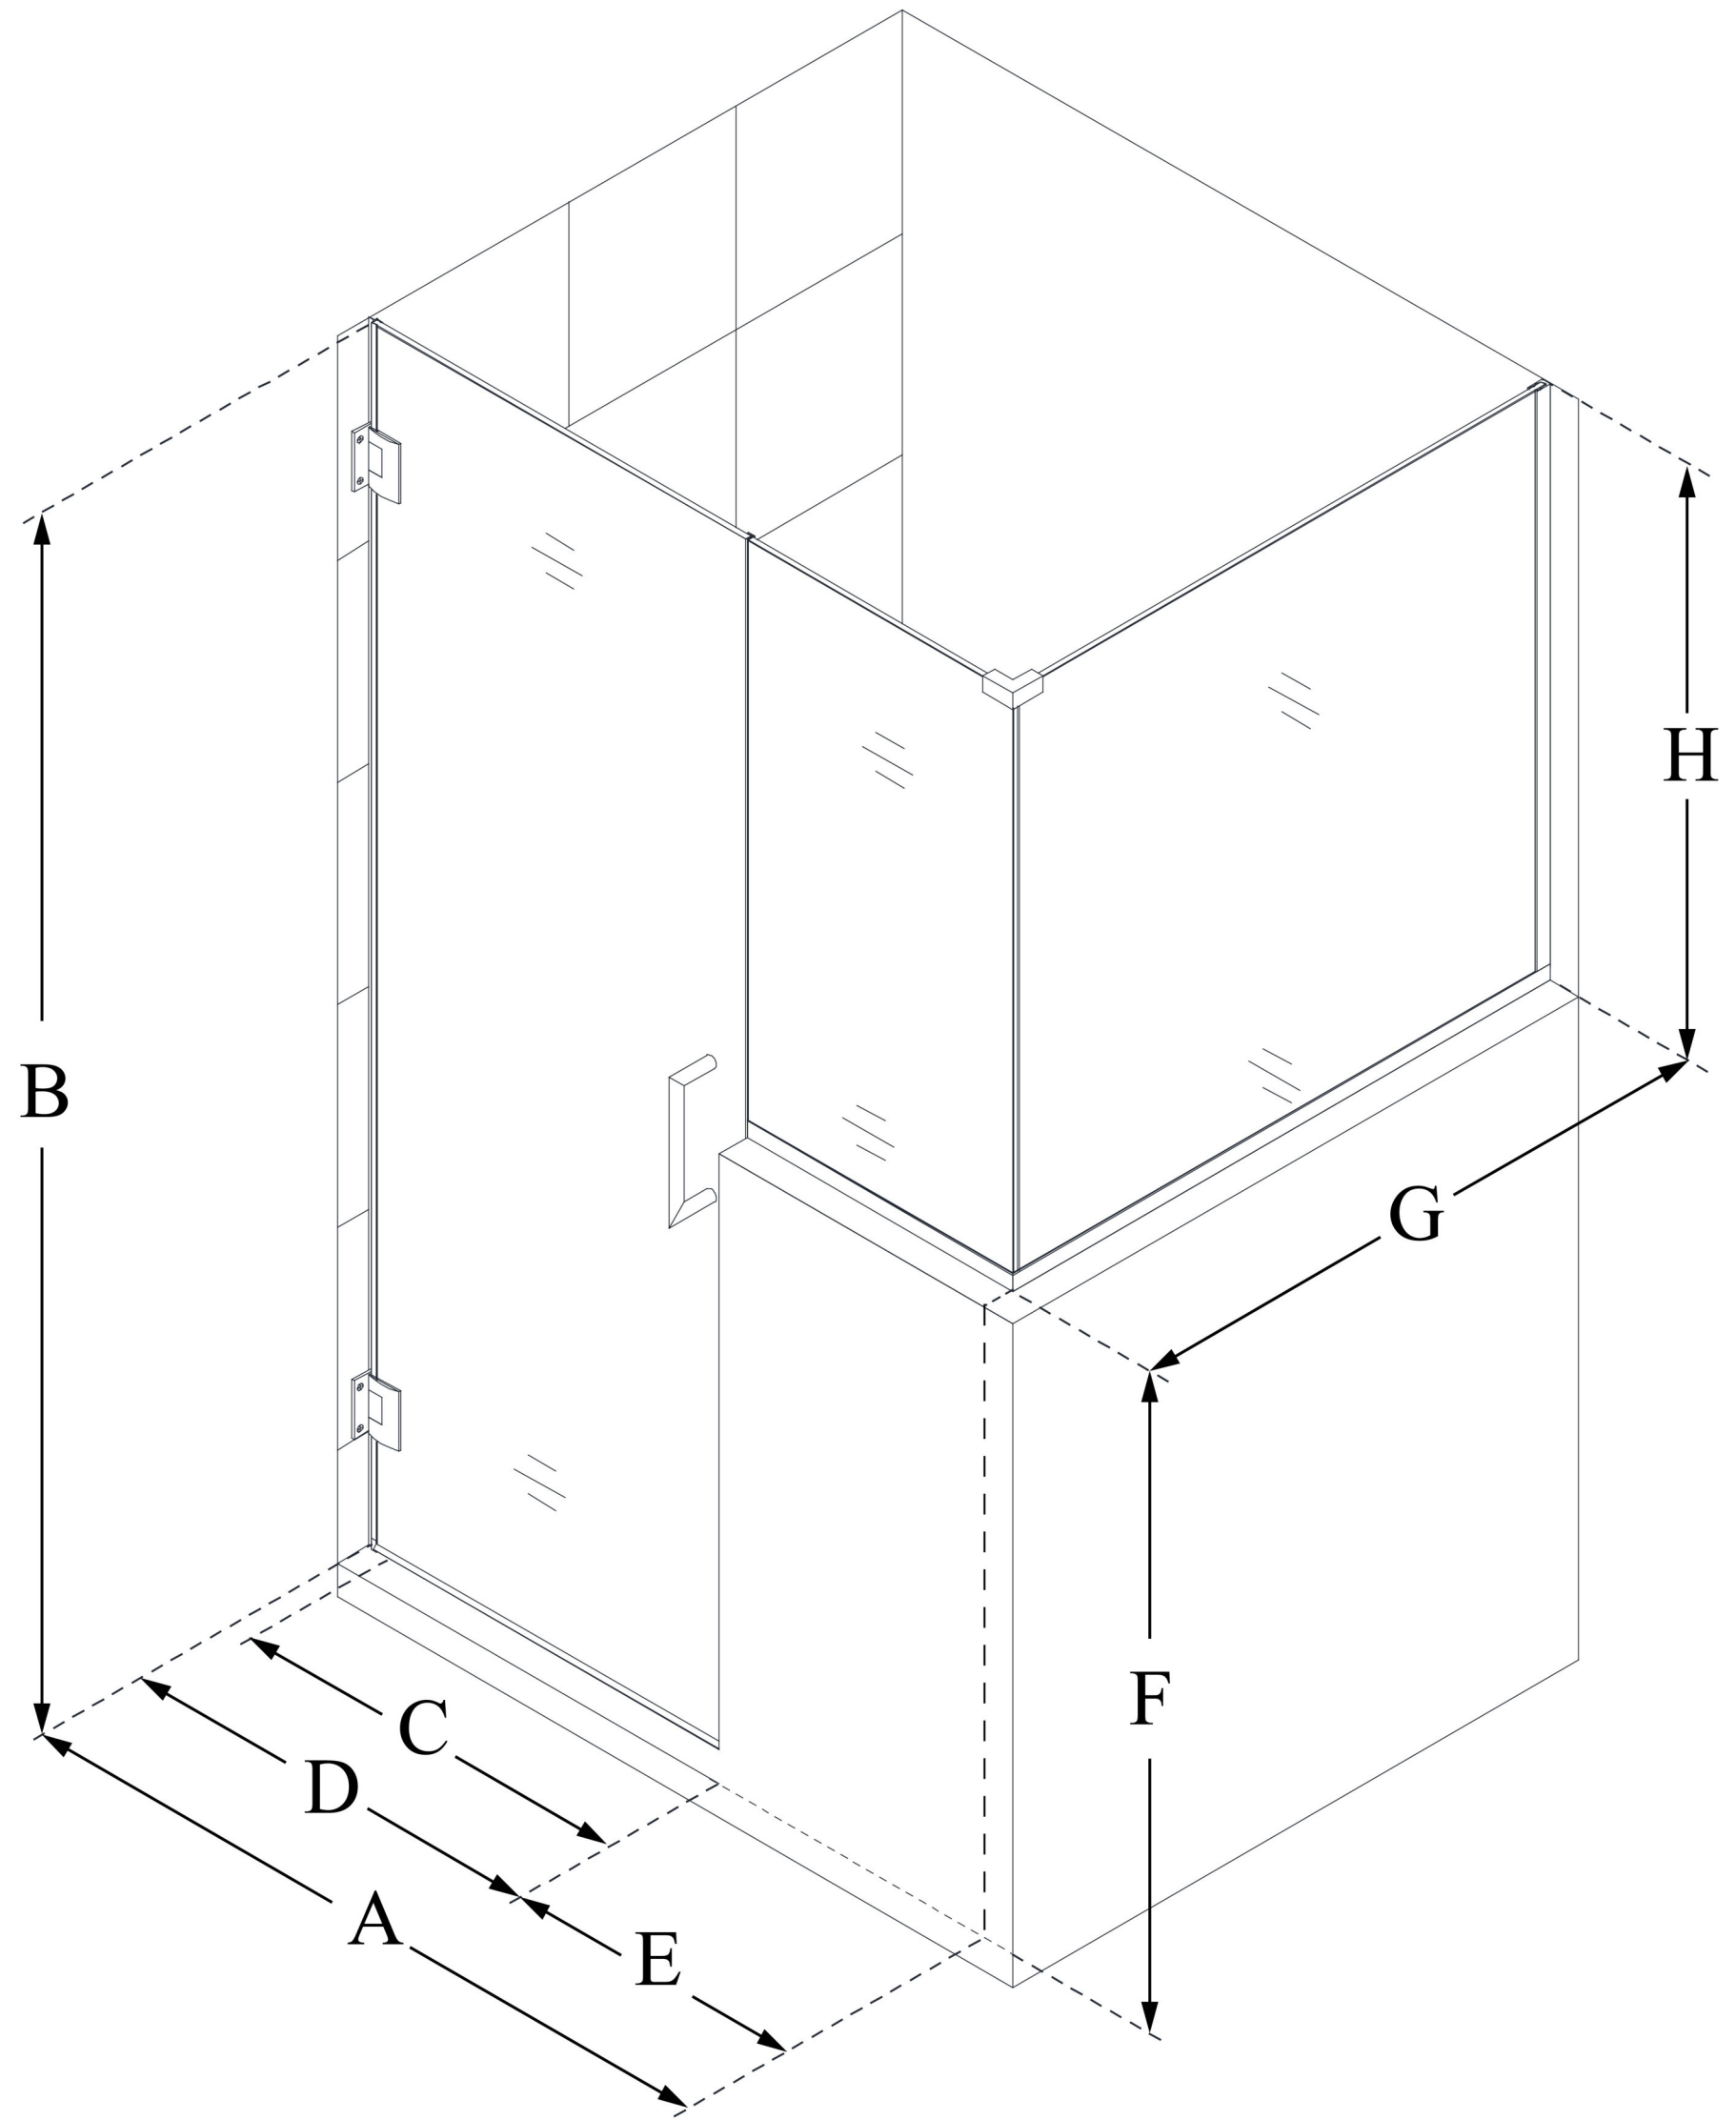

SHEN-2423243636

UNIDOOR PLUS

DreamLine Unidoor Plus 47 in. W
x 36 3/8 in. D x 72 in. H Frameless
Hinged Shower Enclosure, Clear
Glass

SWING DOOR

CONFIGURATION DIMENSIONS:

A: 47 in.

MODEL WIDTH

B: 72 in.

MODEL HEIGHT

C: 22 in.

ACCESS WIDTH

D: 23 in.

DOOR WIDTH

E: 24 in.

INLINE BUTTRESS PANEL WIDTH

F: 36 in.

BUTTRESS WALL HEIGHT

G: 36 3/8 in.

RETURN BUTTRESS PANEL WIDTH

H: 36 in.

BUTTRESS GLASS HEIGHT

DreamLine reserves the right to update or modify the hardware or materials pictured without prior notice for the purpose of product improvement and customer satisfaction.