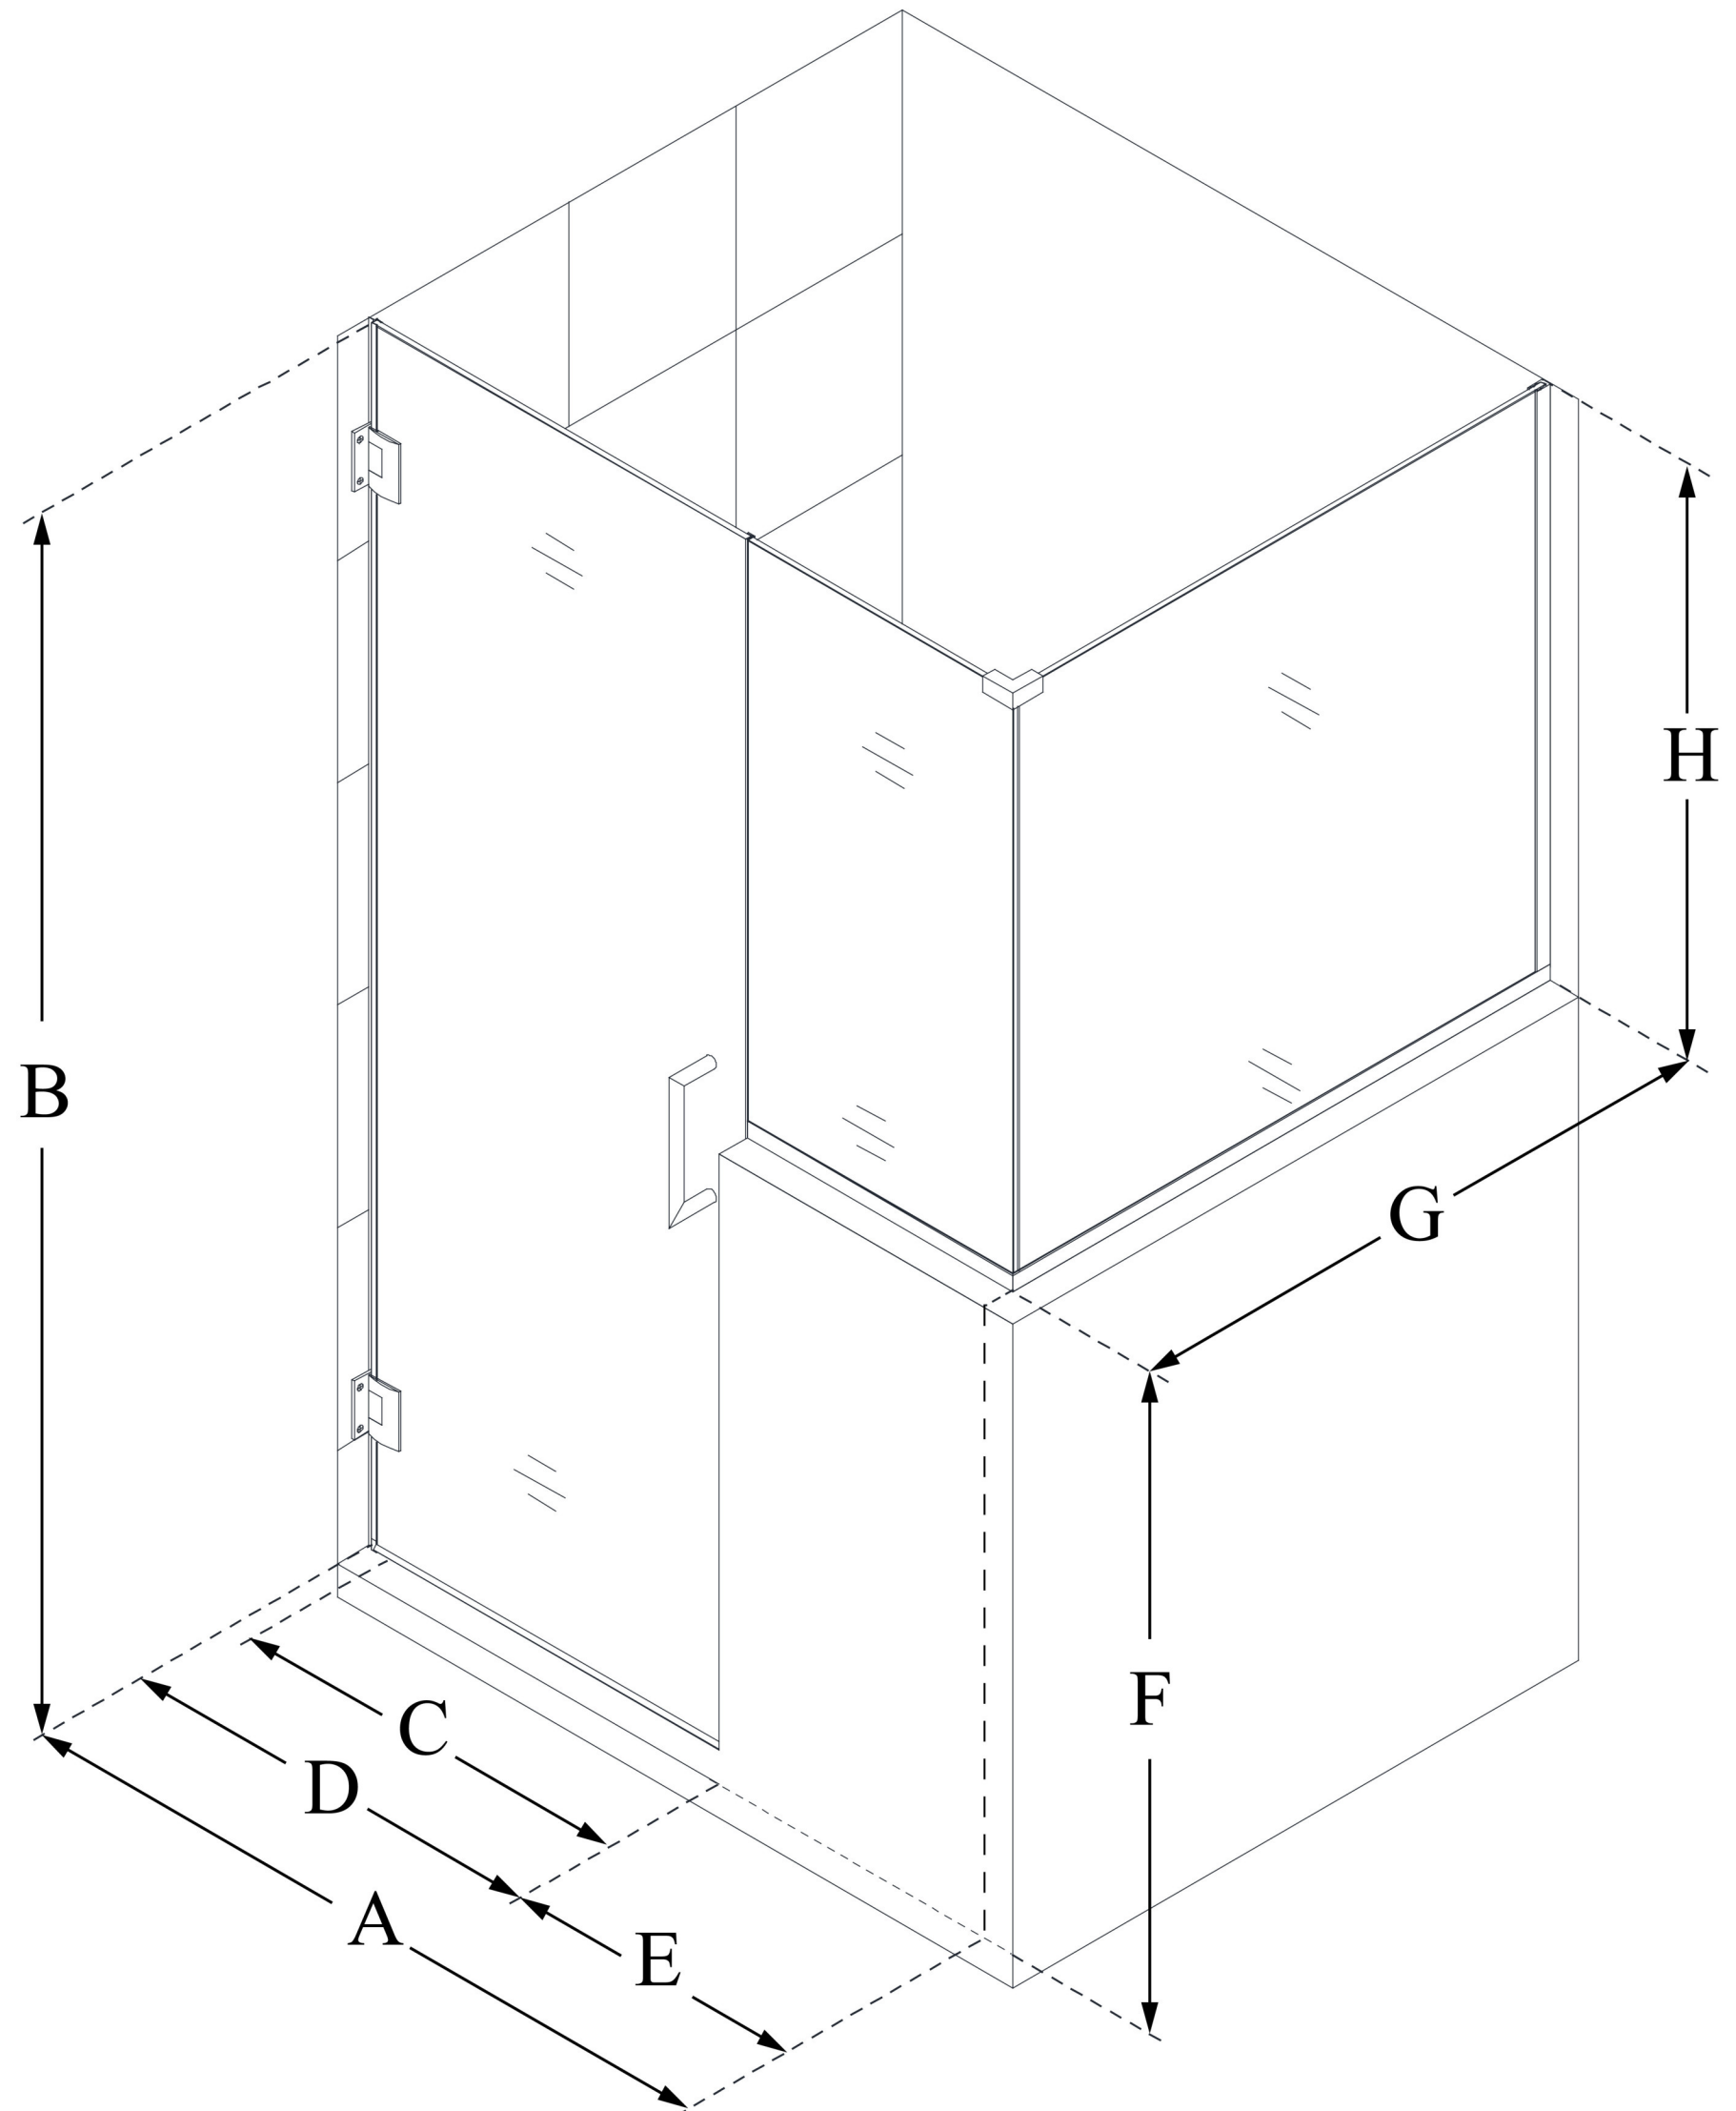

SHEN-2423243630

UNIDOOR PLUS

DreamLine Unidoor Plus 47 in. W
x 30 3/8 in. D x 72 in. H Frameless
Hinged Shower Enclosure, Clear
Glass

SWING DOOR

CONFIGURATION DIMENSIONS:

A: 47 in.

MODEL WIDTH

B: 72 in.

MODEL HEIGHT

C: 22 in.

ACCESS WIDTH

D: 23 in.

DOOR WIDTH

E: 24 in.

INLINE BUTTRESS PANEL WIDTH

F: 36 in.

BUTTRESS WALL HEIGHT

G: 30 3/8 in.

RETURN BUTTRESS PANEL WIDTH

H: 36 in.

BUTTRESS GLASS HEIGHT

DreamLine reserves the right to update or modify the hardware or materials pictured without prior notice for the purpose of product improvement and customer satisfaction.