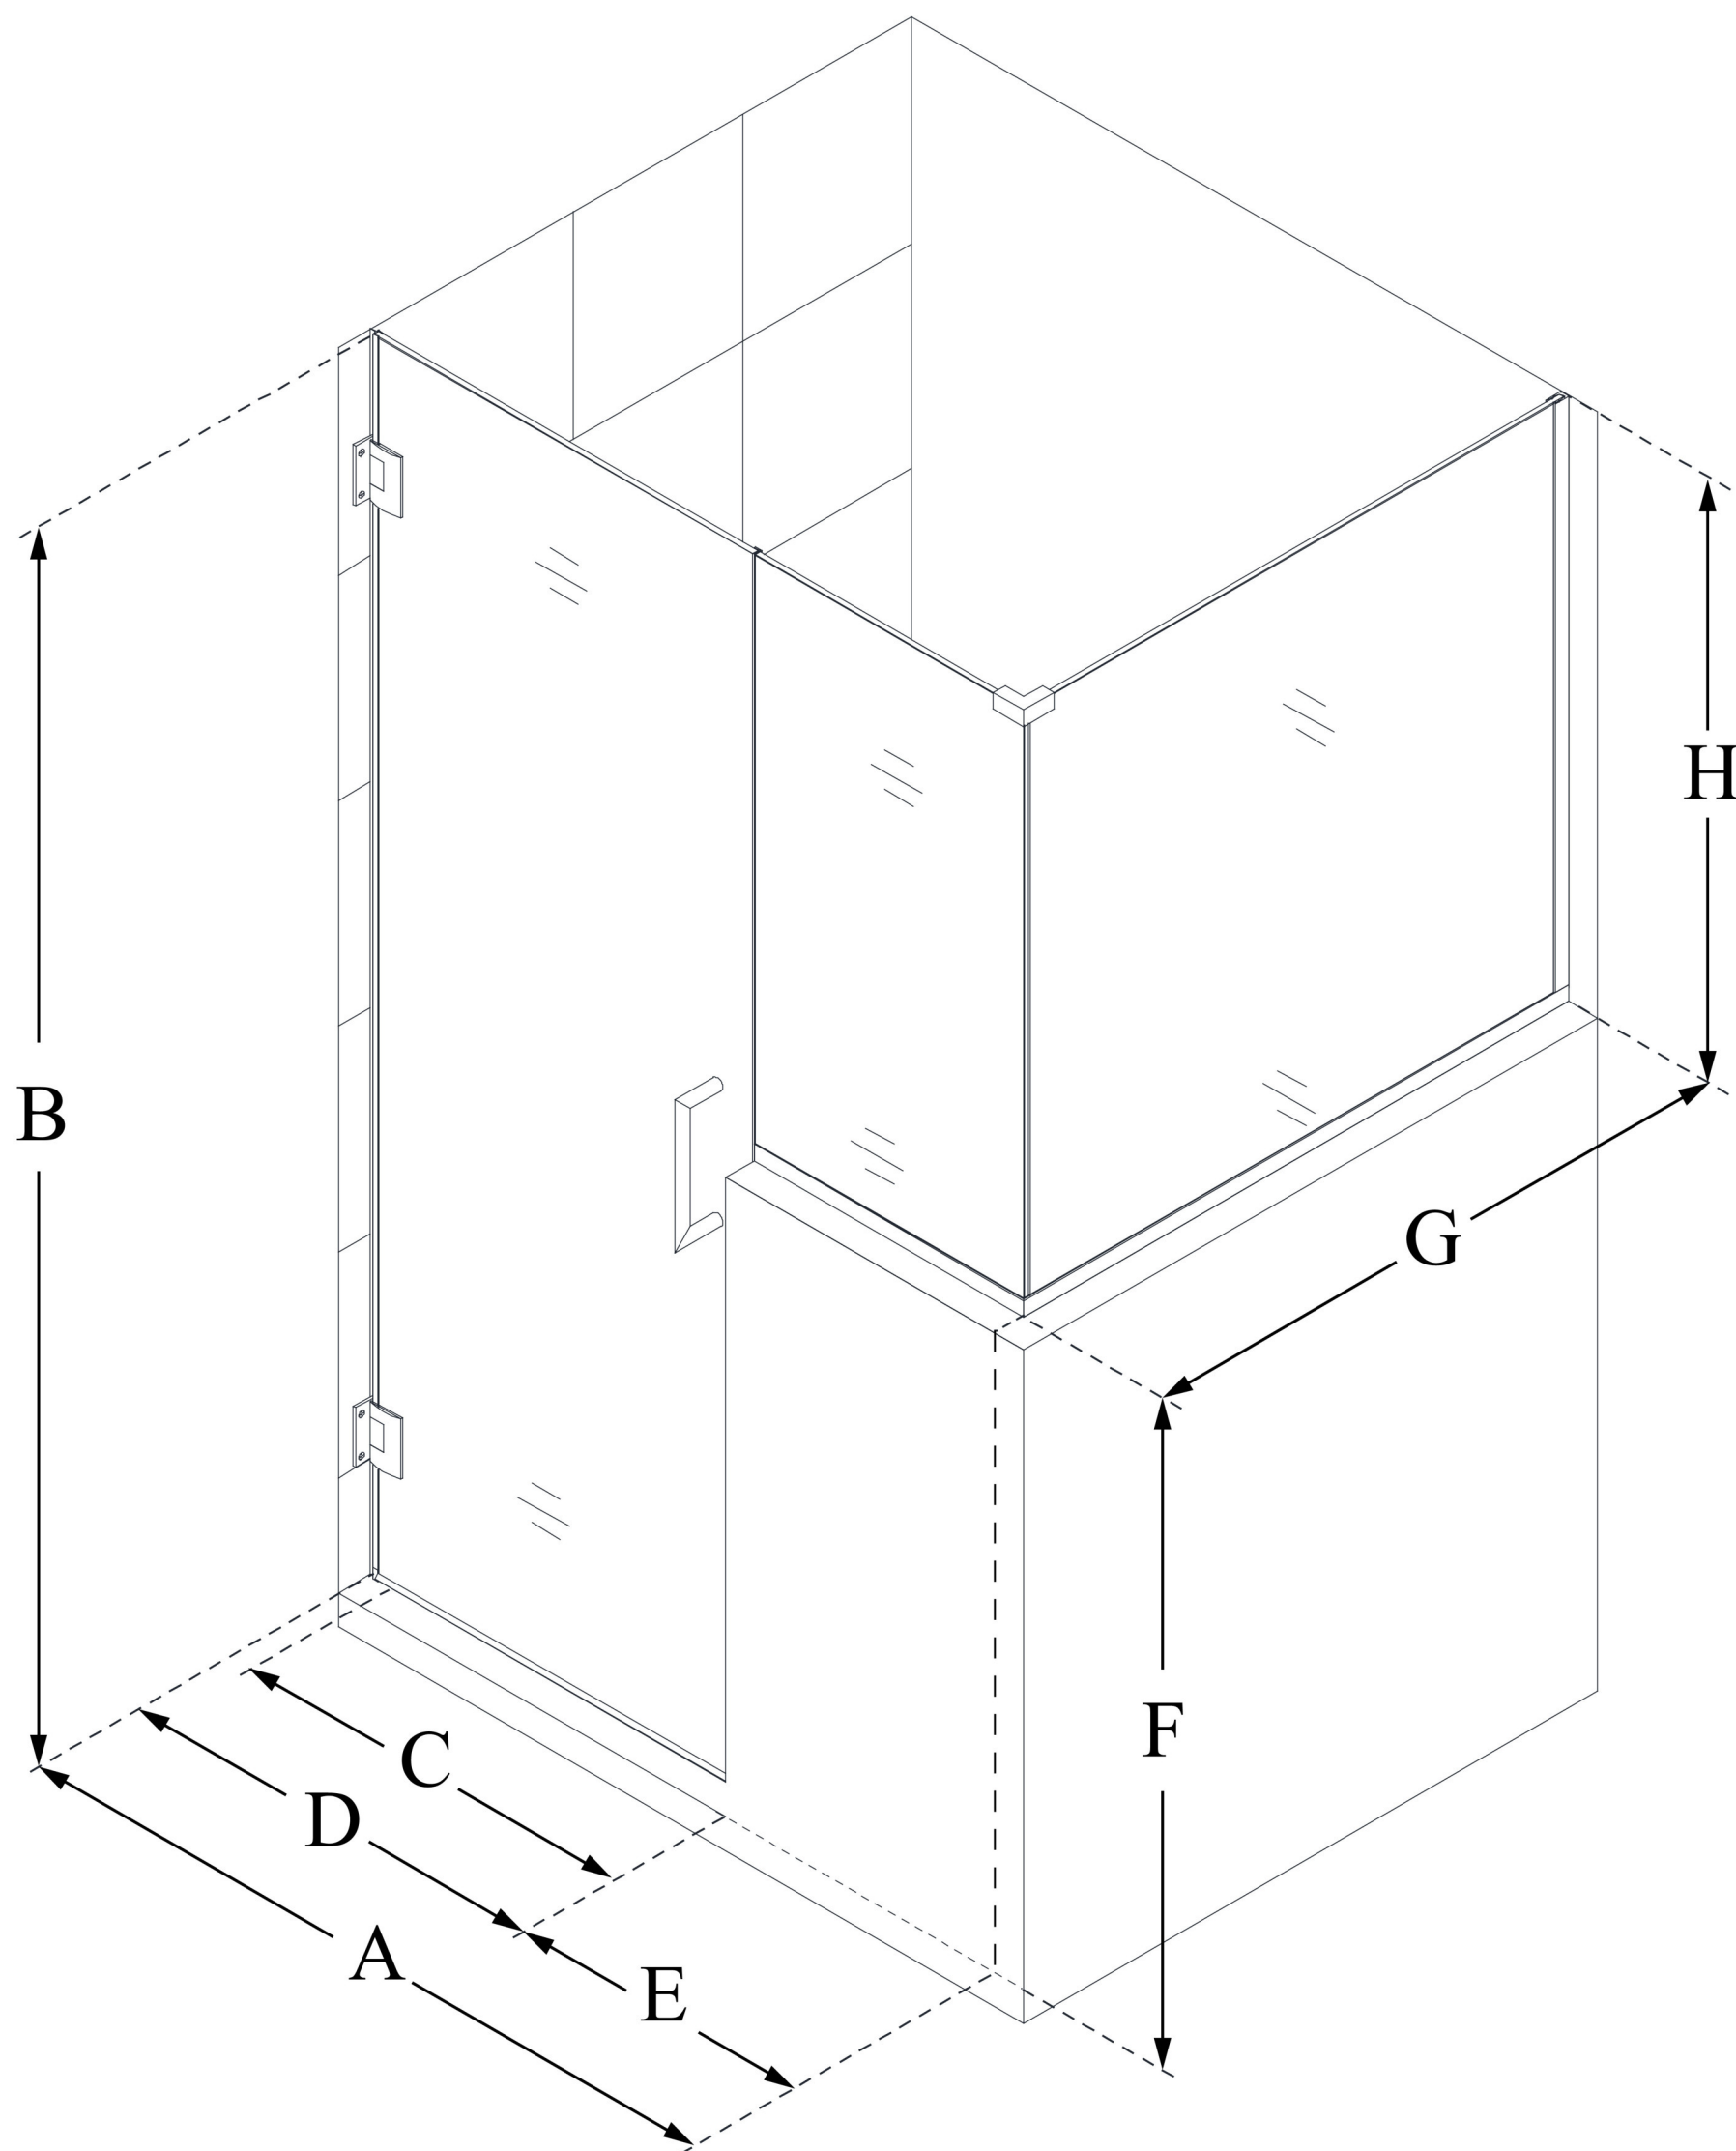

# UNIDOOR PLUS

DreamLine Unidoor Plus 47 in. W  
x 36 3/8 in. D x 72 in. H Frameless  
Hinged Shower Enclosure, Clear  
Glass

**SWING DOOR**

## CONFIGURATION DIMENSIONS:

**A: 47 in.**

MODEL WIDTH

**B: 72 in.**

MODEL HEIGHT

**C: 22 in.**

ACCESS WIDTH

**D: 23 in.**

DOOR WIDTH

**E: 24 in.**

INLINE BUTTRESS PANEL WIDTH

**F: 38 in.**

BUTTRESS WALL HEIGHT

**G: 36 3/8 in.**

RETURN BUTTRESS PANEL WIDTH

**H: 34 in.**

BUTTRESS GLASS HEIGHT

DreamLine reserves the right to update or modify the hardware or materials pictured without prior notice for the purpose of product improvement and customer satisfaction.