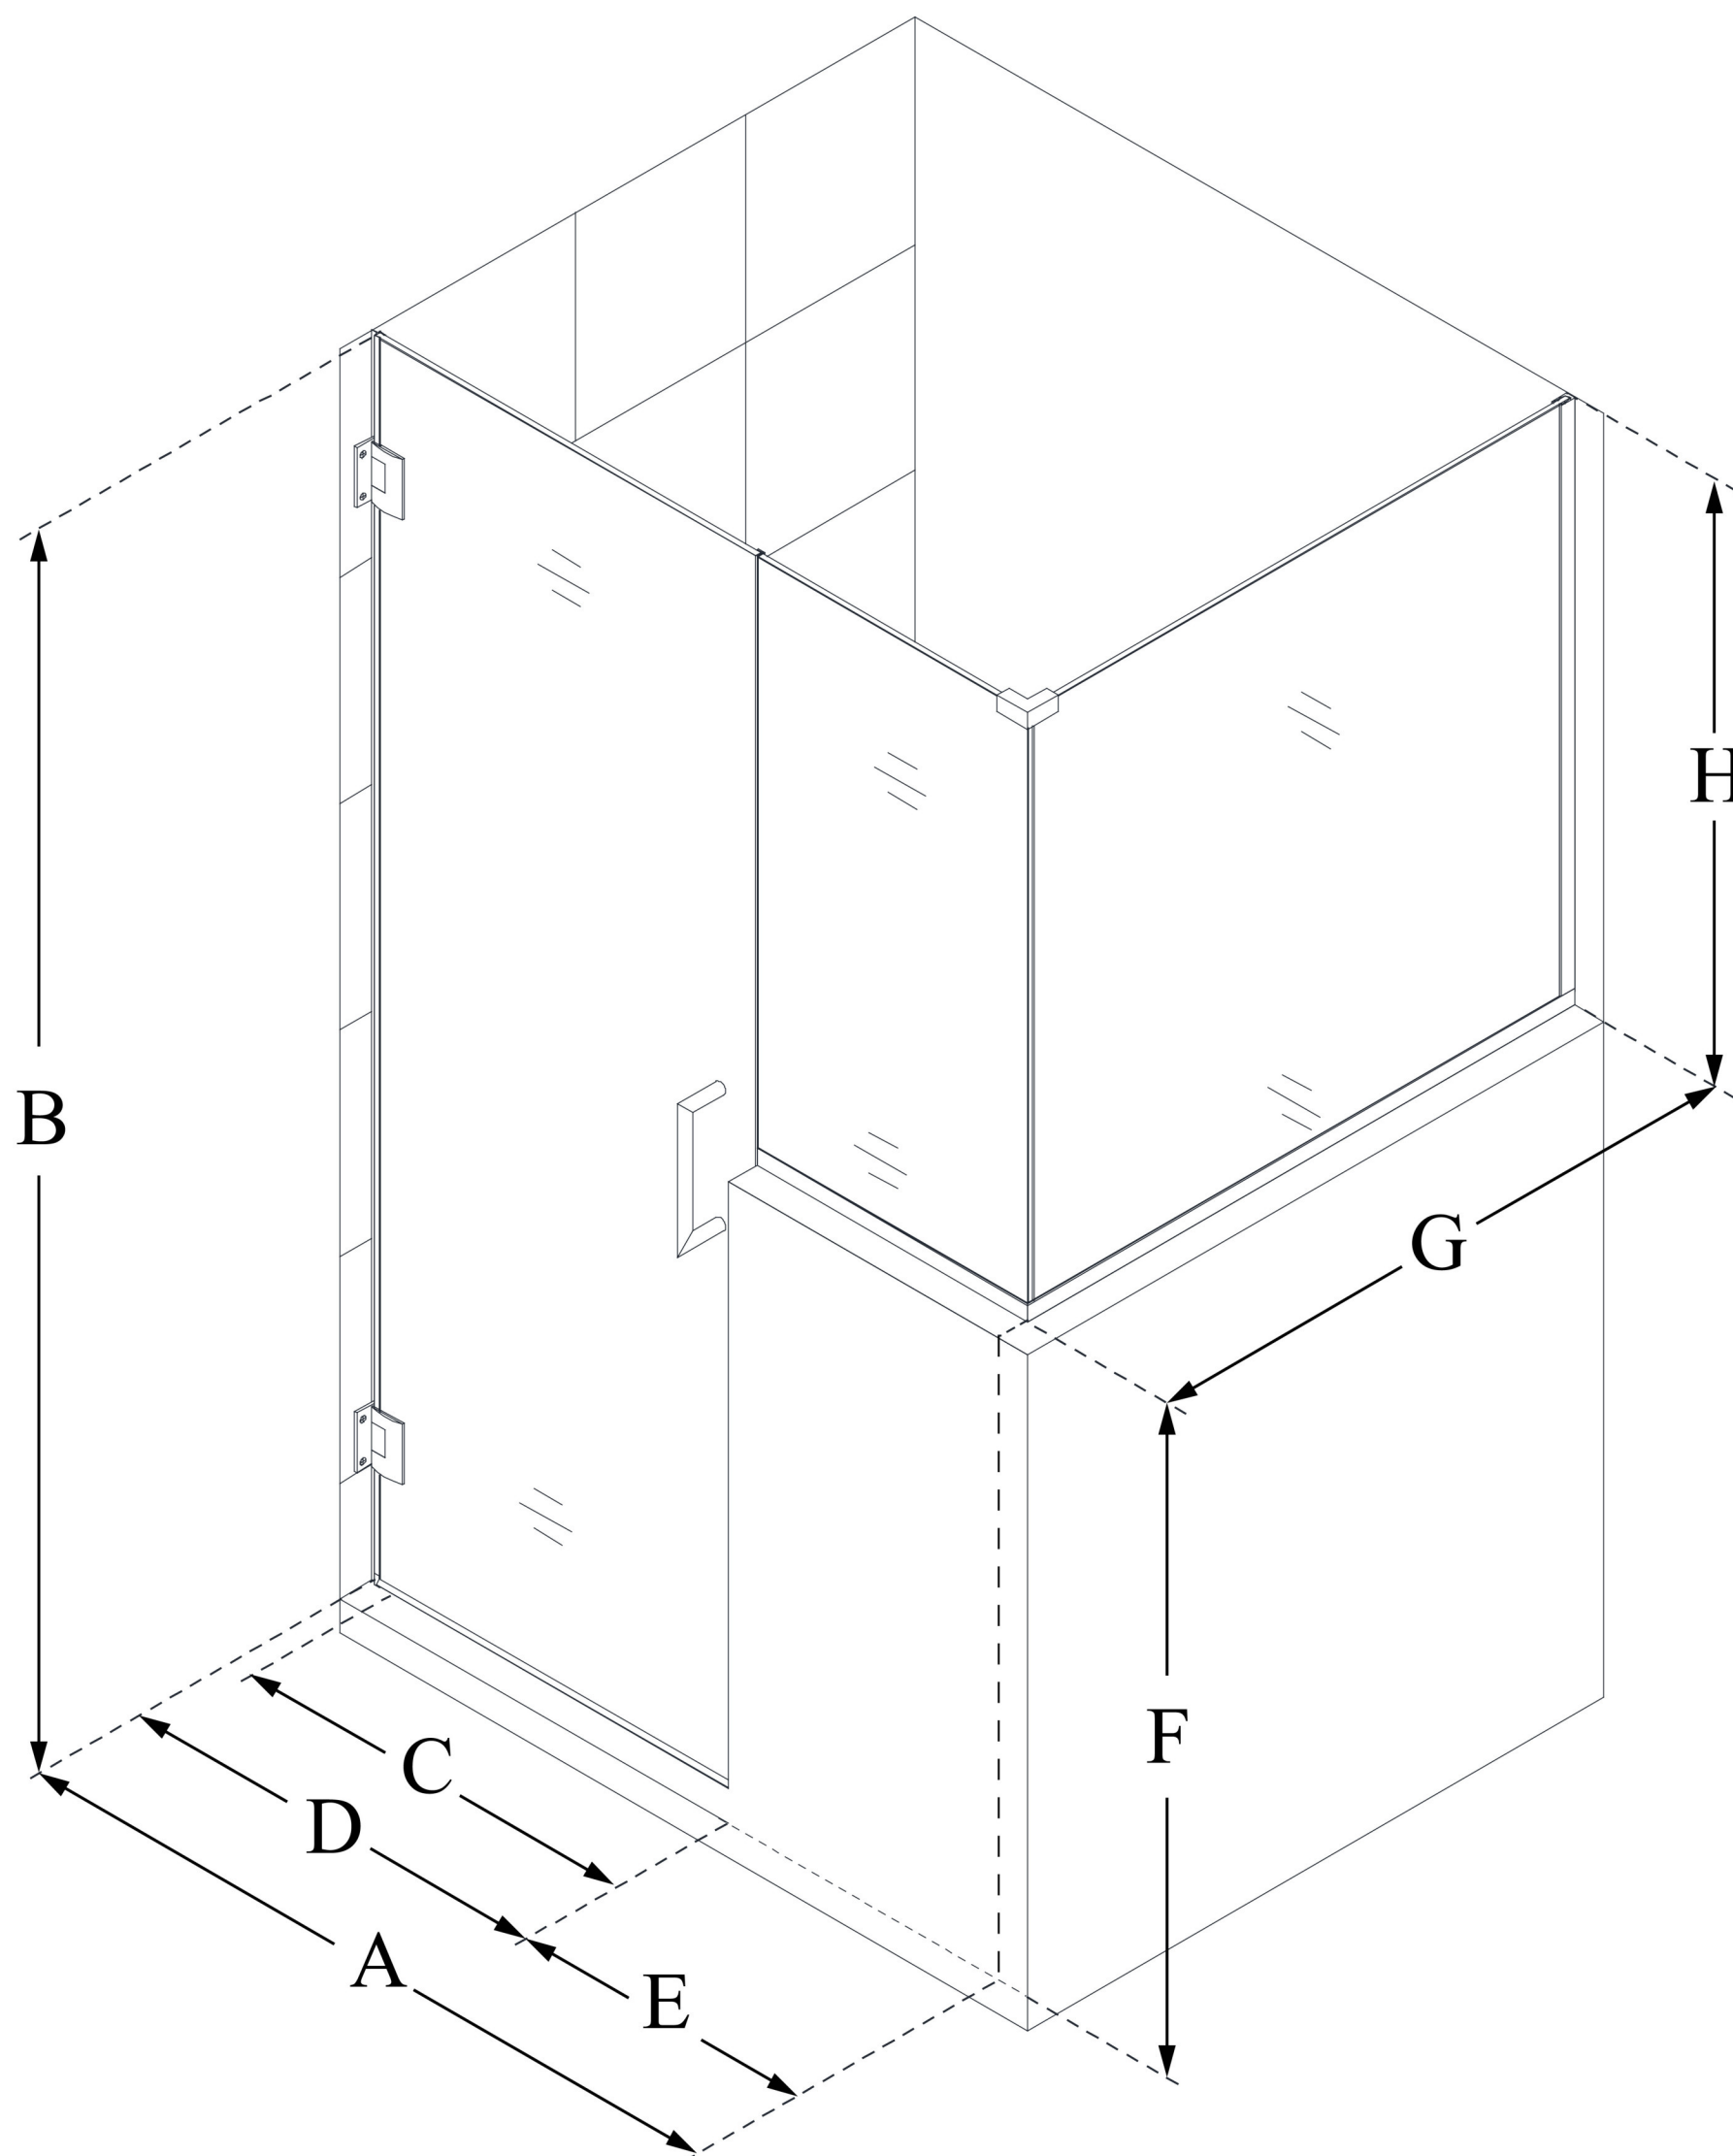

# UNIDOOR PLUS

DreamLine Unidoor Plus 47 in. W  
x 30 3/8 in. D x 72 in. H Frameless  
Hinged Shower Enclosure, Clear  
Glass

**SWING DOOR**

## CONFIGURATION DIMENSIONS:

**A: 47 in.**

MODEL WIDTH

**B: 72 in.**

MODEL HEIGHT

**C: 22 in.**

ACCESS WIDTH

**D: 23 in.**

DOOR WIDTH

**E: 24 in.**

INLINE BUTTRESS PANEL WIDTH

**F: 38 in.**

BUTTRESS WALL HEIGHT

**G: 30 3/8 in.**

RETURN BUTTRESS PANEL WIDTH

**H: 34 in.**

BUTTRESS GLASS HEIGHT

DreamLine reserves the right to update or modify the hardware or materials pictured without prior notice for the purpose of product improvement and customer satisfaction.