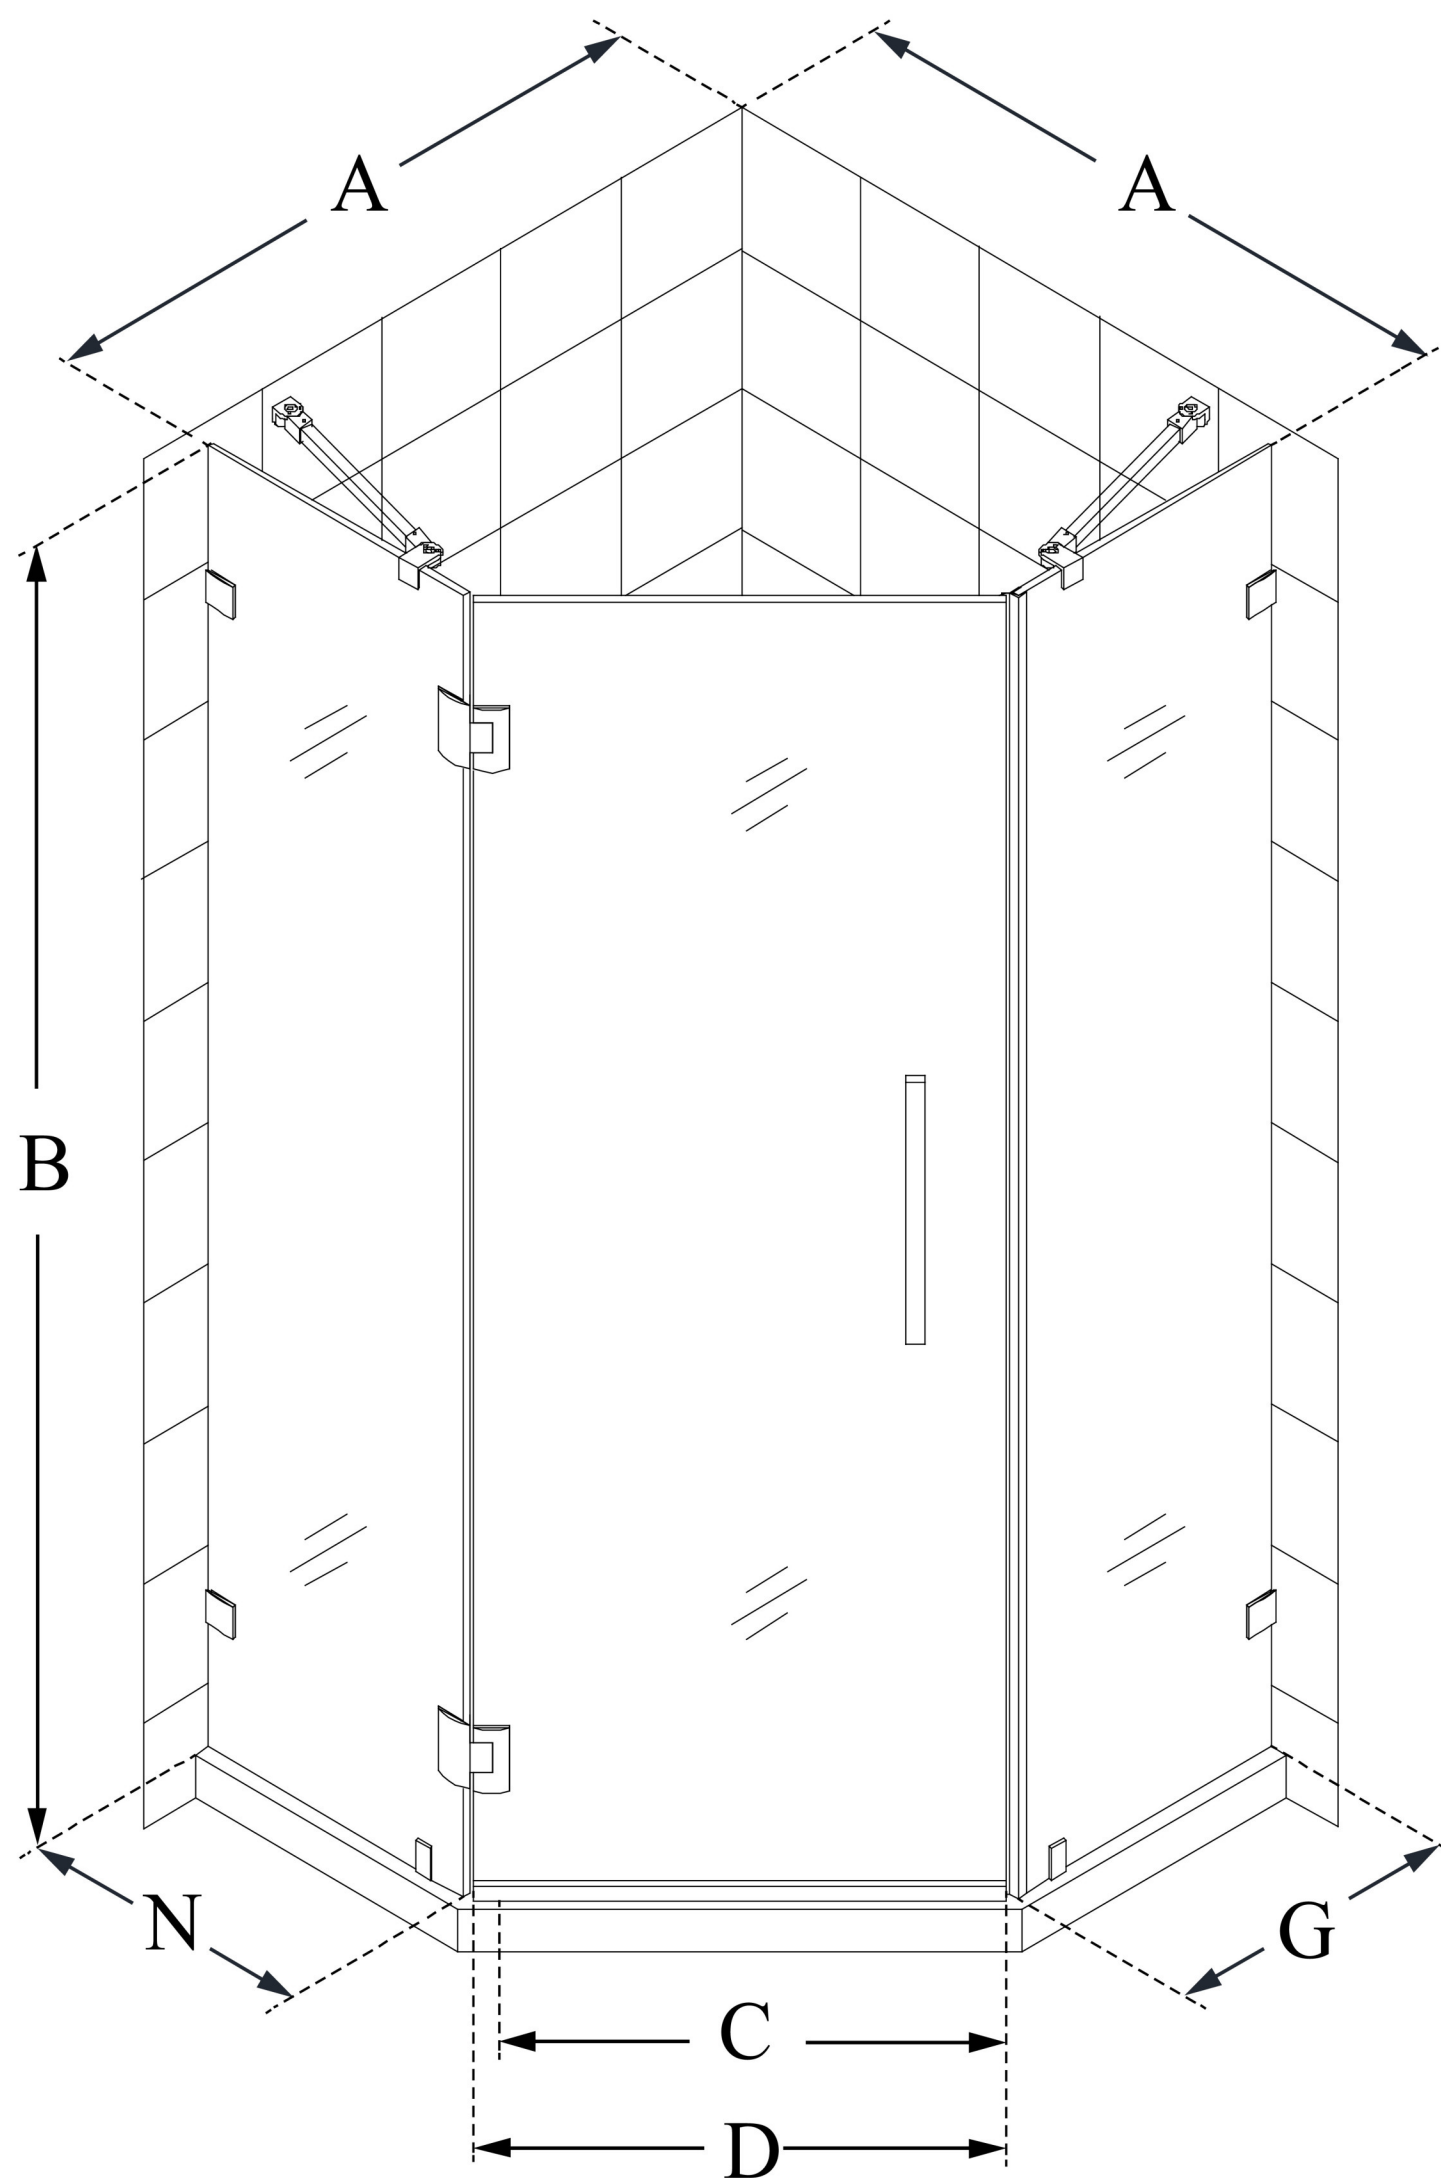

SHEN-2240400

PRISMLUX

DreamLine Prism Lux 40 3/8 in. x
40 3/8 in. x 72 in. Fully Frameless
Hinged Shower Enclosure

SWING DOOR

**CONFIGURATION
DIMENSIONS:**

A: 40 3/8 in.

MODEL WIDTH

B: 72 in.

MODEL HEIGHT

C: 23 5/8 in.

ACCESS WIDTH

D: 24 in.

DOOR WIDTH

A: 40 3/8 in.

MODEL WIDTH

G: 22 3/4 in.

SIDE PANEL WIDTH

N: 22 3/4 in.

HINGE PANEL WIDTH

DreamLine reserves the right to update or modify the hardware or materials pictured without prior notice for the purpose of product improvement and customer satisfaction.