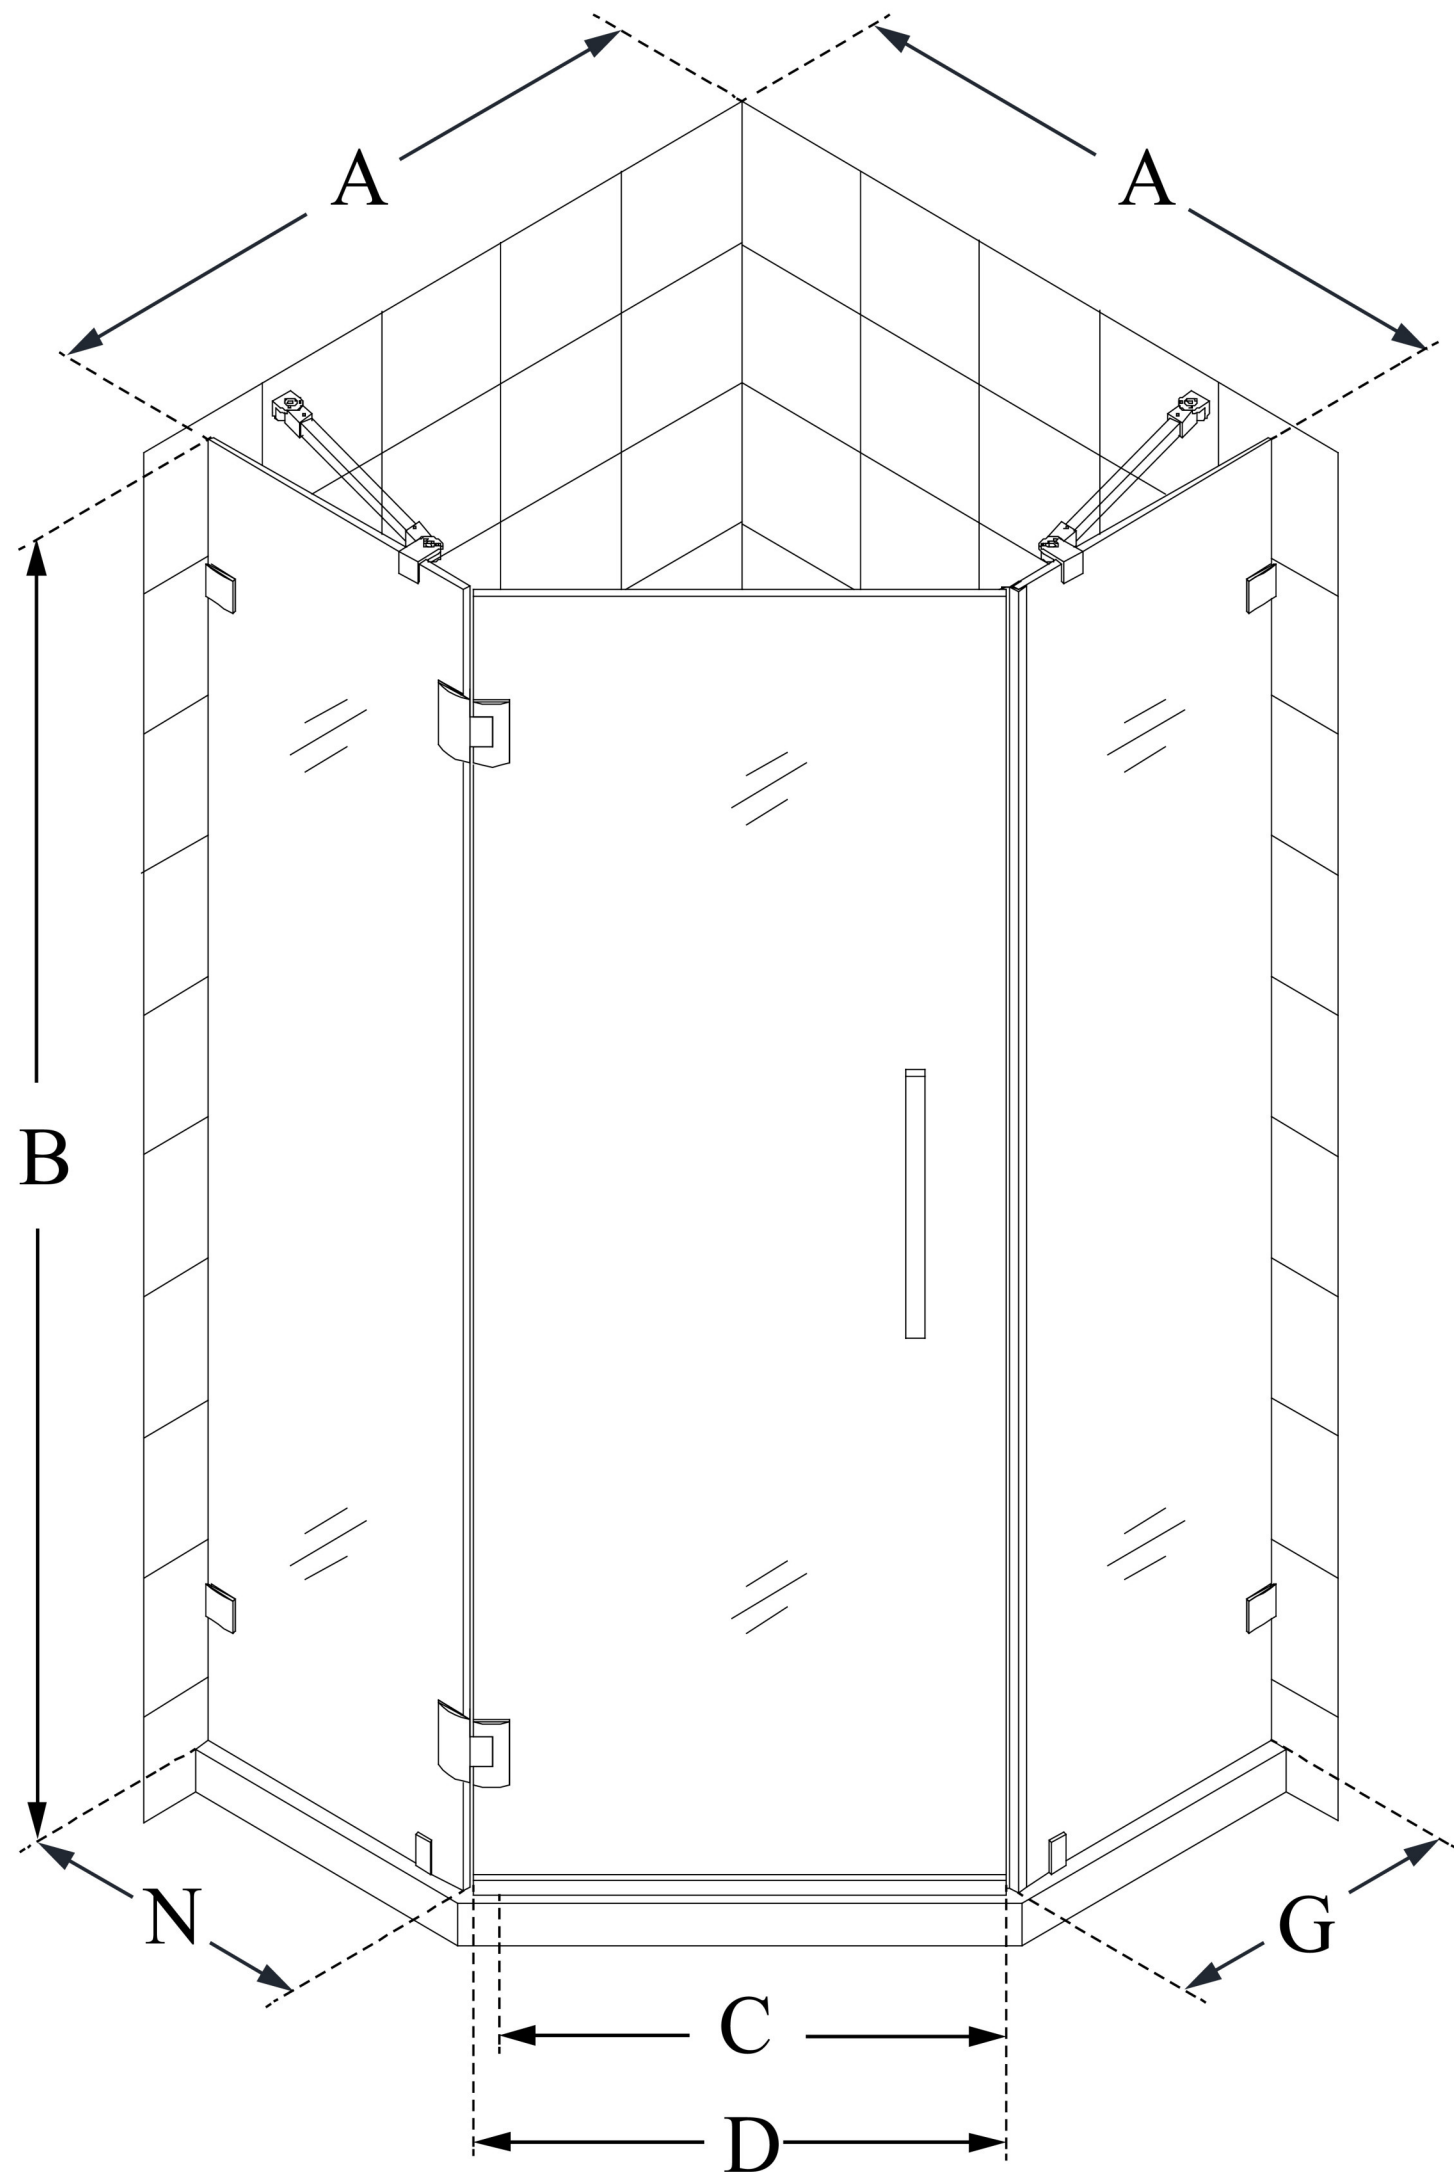

**SHEN-2238380**

**PRISM LUX**

DreamLine Prism Lux 38 in. x 38 in. x 72 in. Fully Frameless Hinged Shower Enclosure

**SWING DOOR**

**CONFIGURATION  
DIMENSIONS:**

**A: 38 in.**

MODEL WIDTH

**B: 72 in.**

MODEL HEIGHT

**C: 23 5/8 in.**

ACCESS WIDTH

**D: 24 in.**

DOOR WIDTH

**A: 38 in.**

MODEL WIDTH

**G: 20 3/8 in.**

SIDE PANEL WIDTH

**N: 20 3/8 in.**

HINGE PANEL WIDTH

DreamLine reserves the right to update or modify the hardware or materials pictured without prior notice for the purpose of product improvement and customer satisfaction.