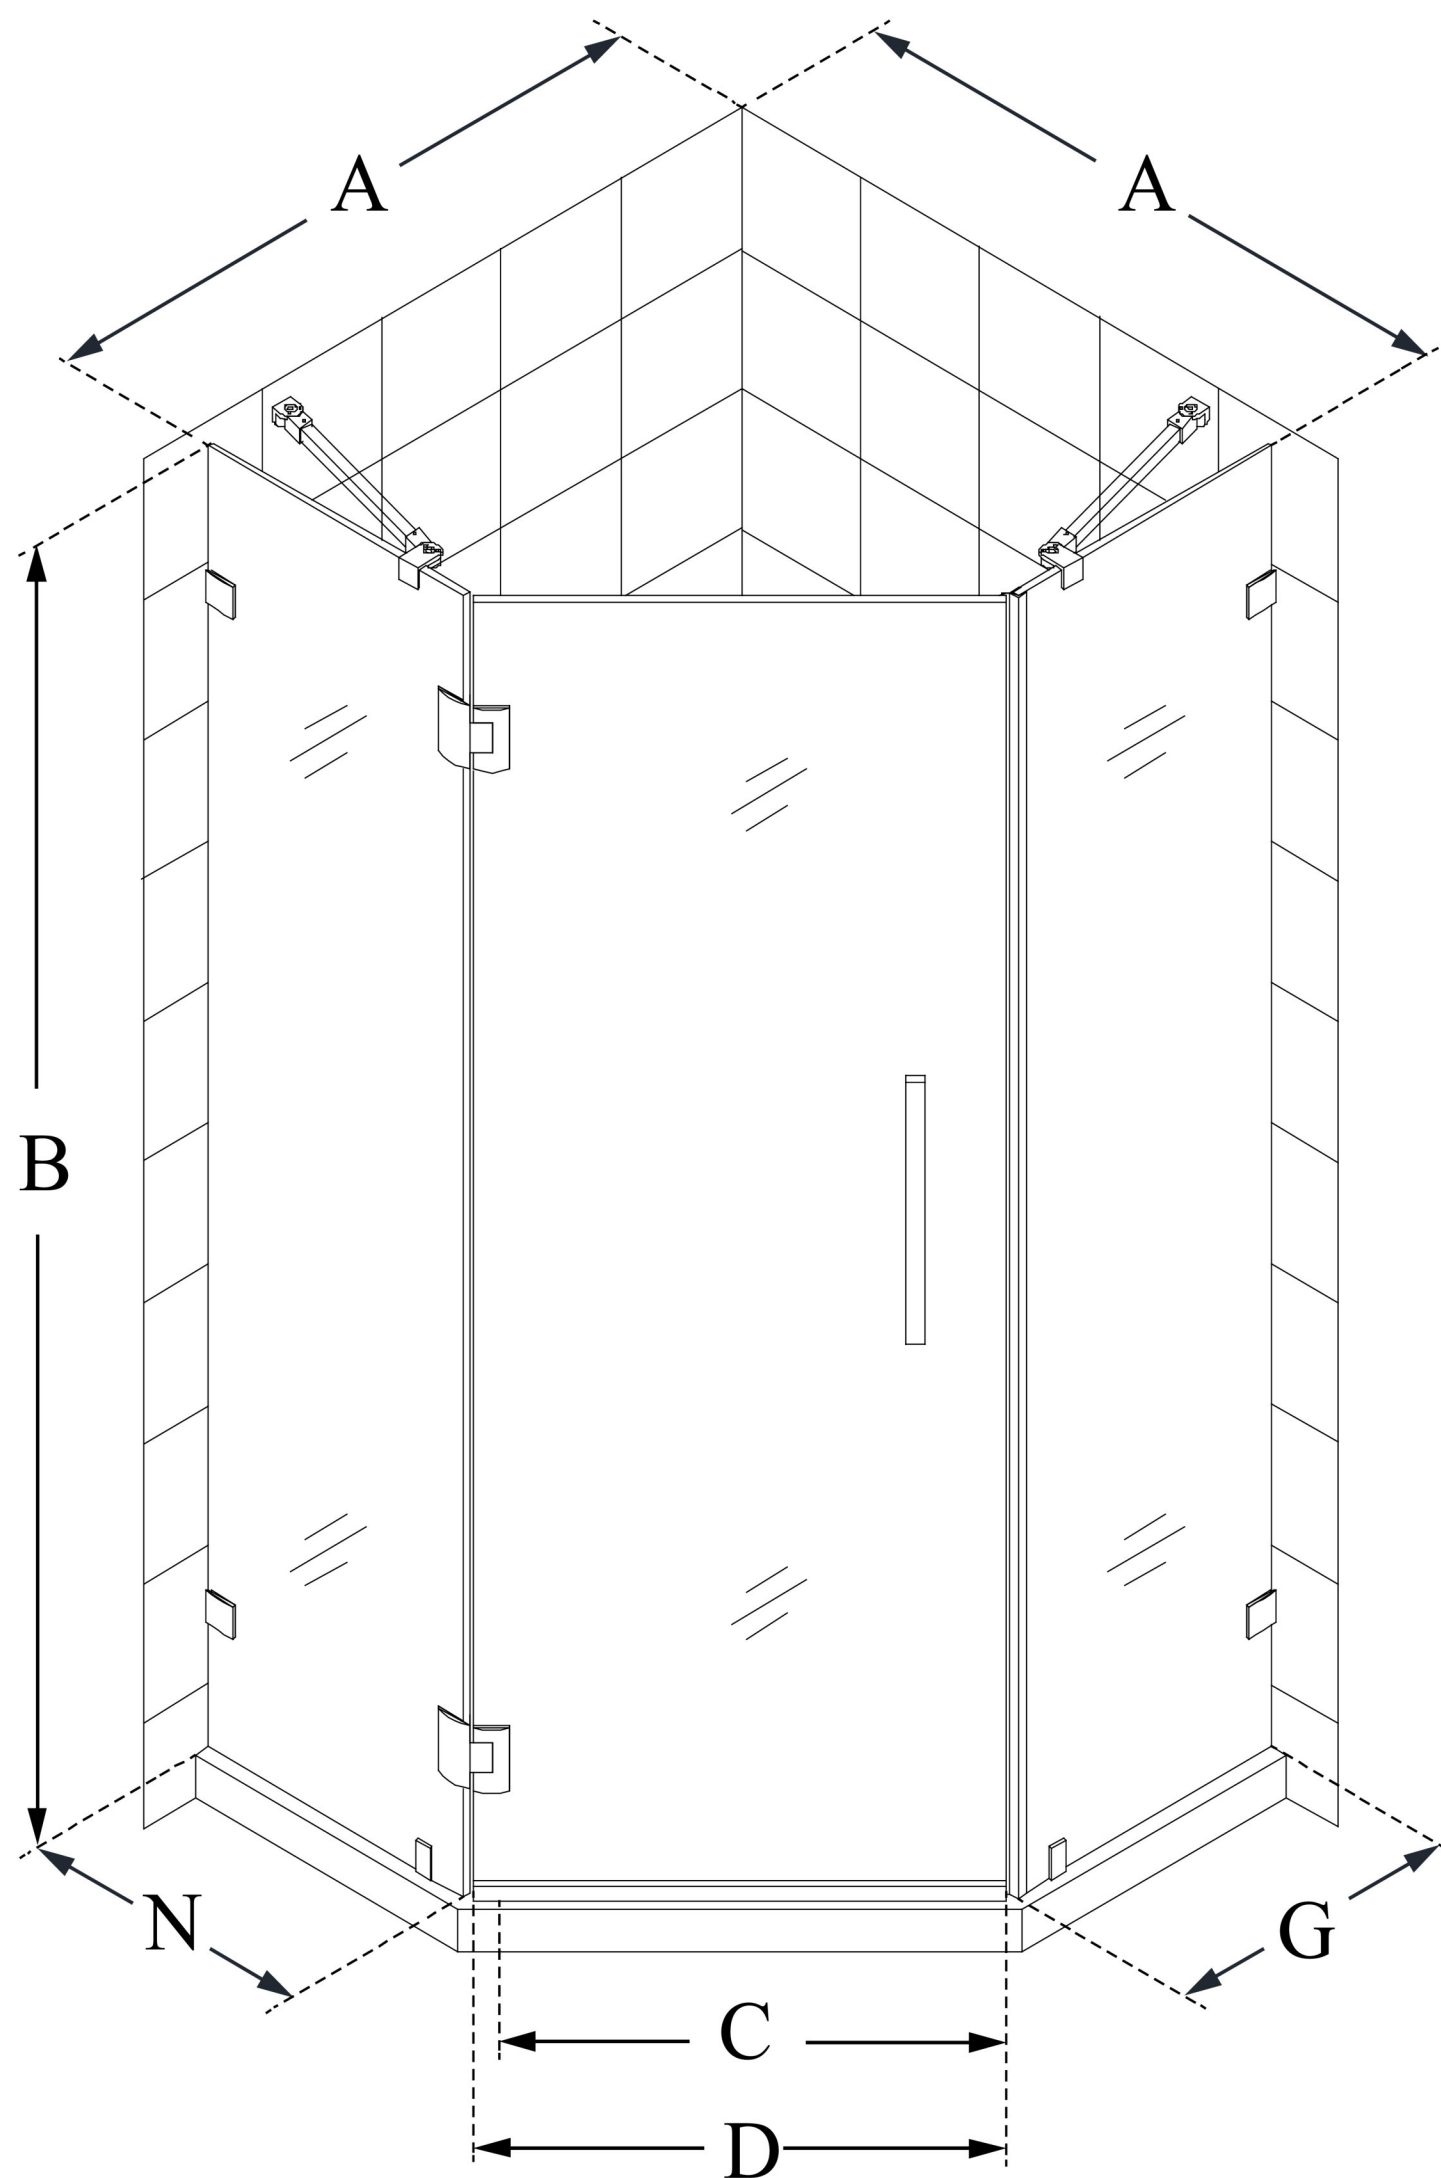

SHEN-2236360

PRISMLUX

DreamLine Prism Lux 36 5/16 in. x
36 5/16 in. x 72 in. Fully Frameless
Hinged Shower Enclosure

SWING DOOR

CONFIGURATION DIMENSIONS:

A: 36 5/16 in.

MODEL WIDTH

B: 72 in.

MODEL HEIGHT

C: 23 5/8 in.

ACCESS WIDTH

D: 24 in.

DOOR WIDTH

A: 36 5/16 in.

MODEL WIDTH

G: 18 3/4 in.

SIDE PANEL WIDTH

N: 18 3/4 in.

HINGE PANEL WIDTH

DreamLine reserves the right to update or modify the hardware or materials pictured without prior notice for the purpose of product improvement and customer satisfaction.