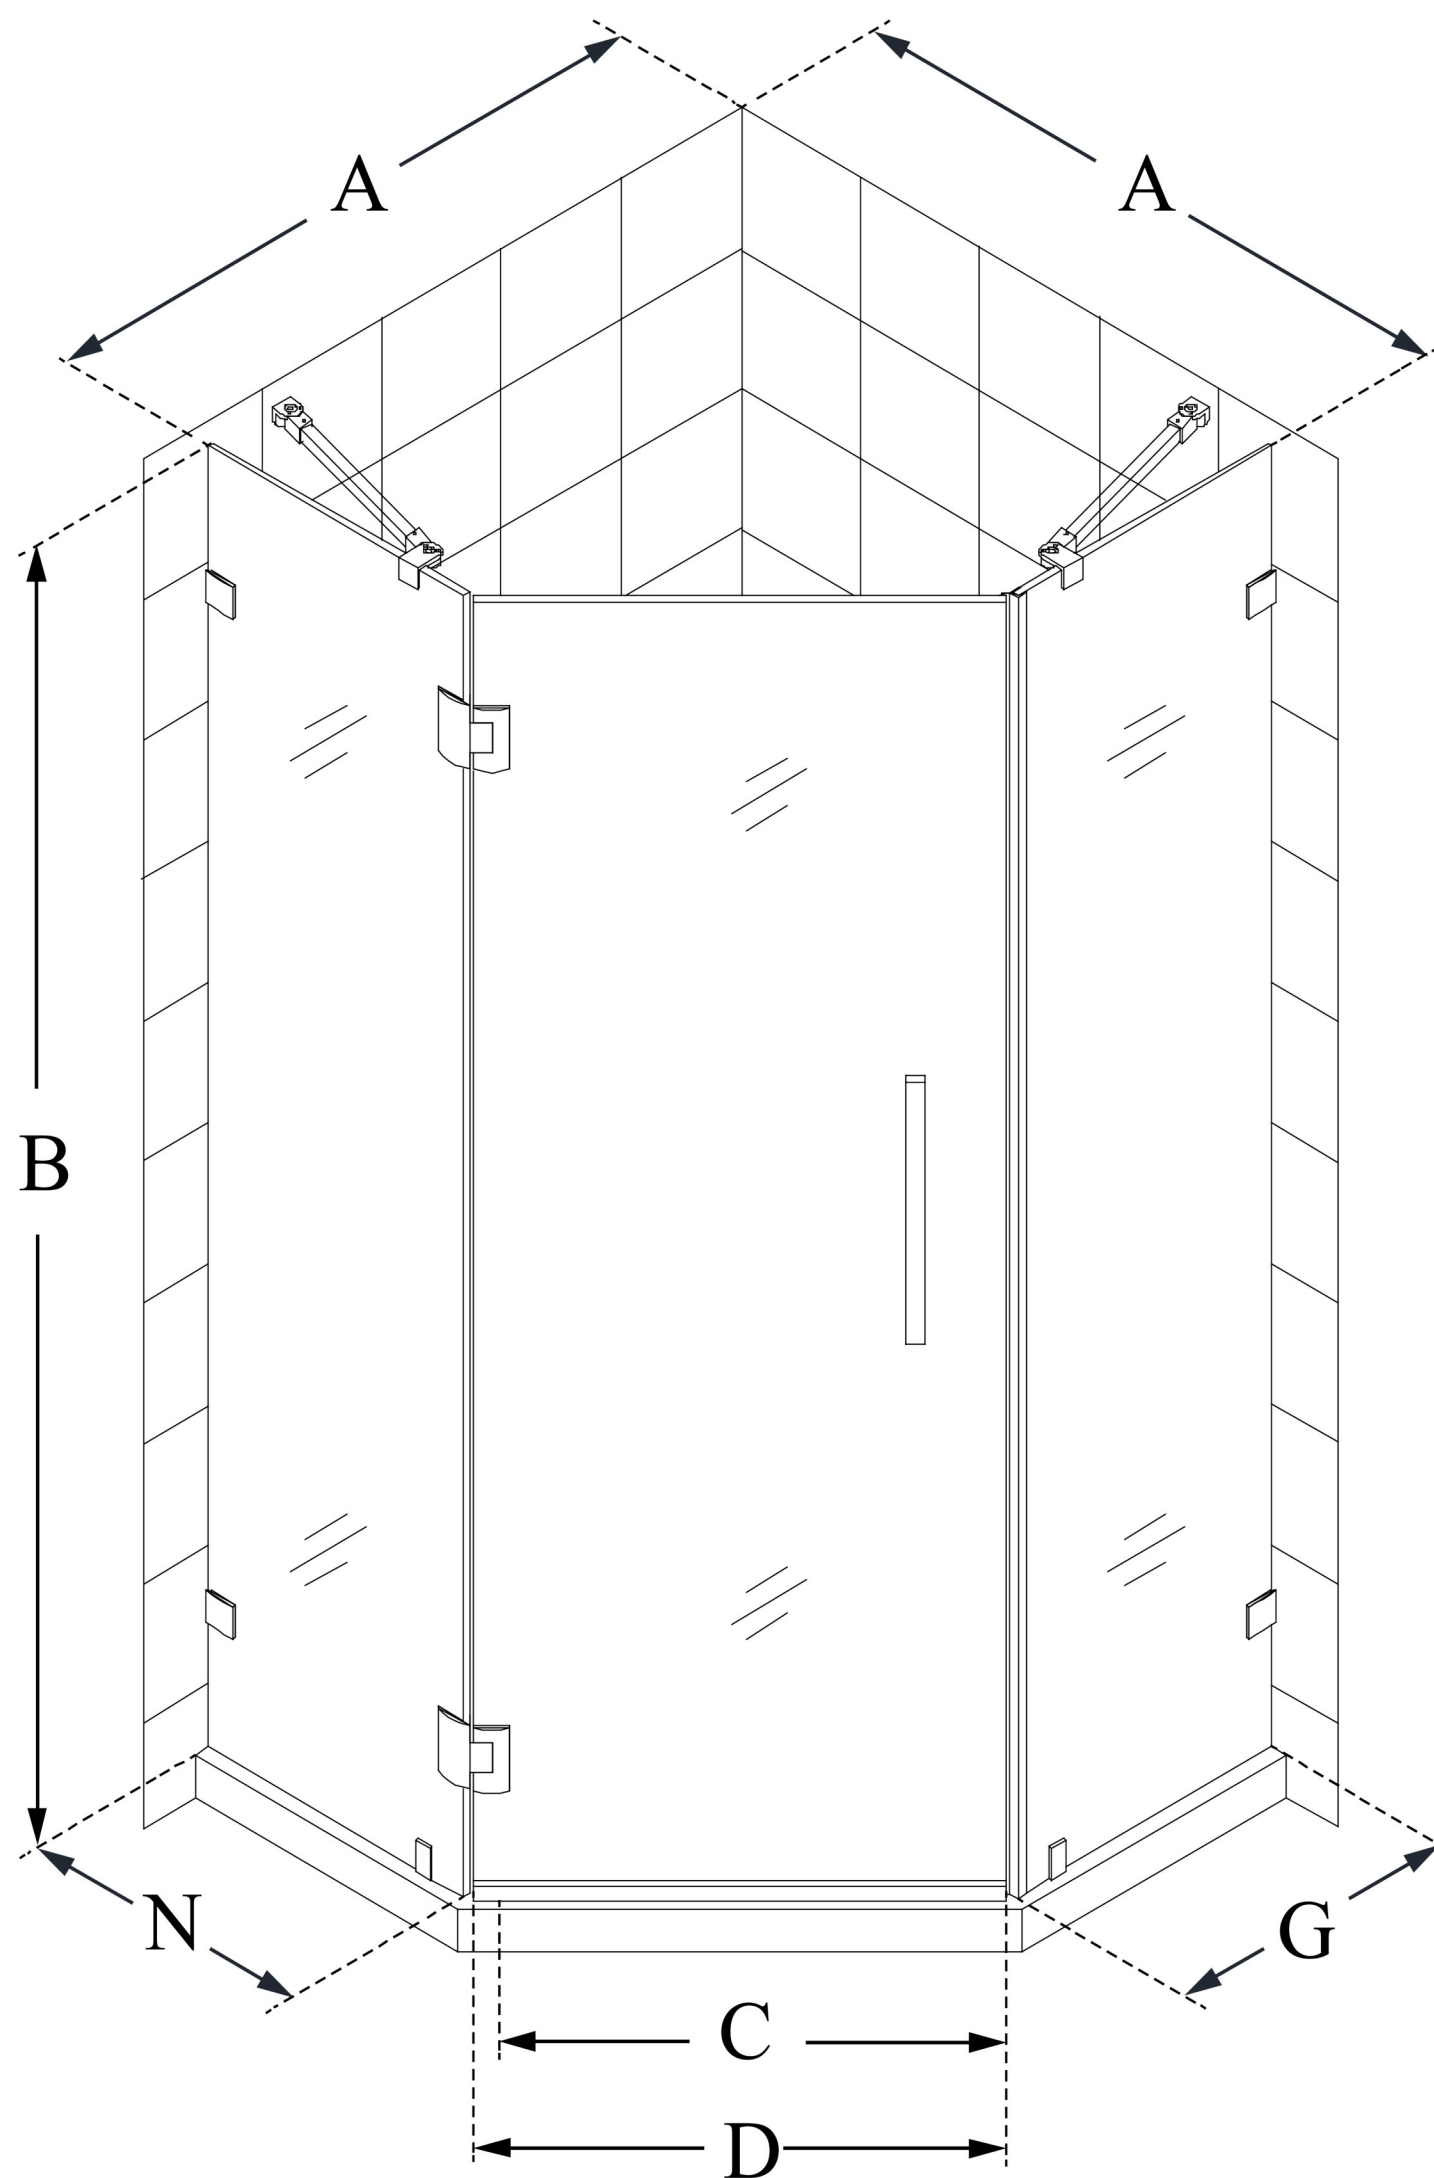

SHEN-2234340

PRISMLUX

DreamLine Prism Lux 34 5/16 in. x
34 5/16 in. x 72 in. Fully Frameless
Hinged Shower Enclosure

SWING DOOR

**CONFIGURATION
DIMENSIONS:**

A: 34 5/16 in.

MODEL WIDTH

B: 72 in.

MODEL HEIGHT

C: 23 5/8 in.

ACCESS WIDTH

D: 24 in.

DOOR WIDTH

A: 34 5/16 in.

MODEL WIDTH

G: 16 3/4 in.

SIDE PANEL WIDTH

N: 16 3/4 in.

HINGE PANEL WIDTH

DreamLine reserves the right to update or modify the hardware or materials pictured without prior notice for the purpose of product improvement and customer satisfaction.