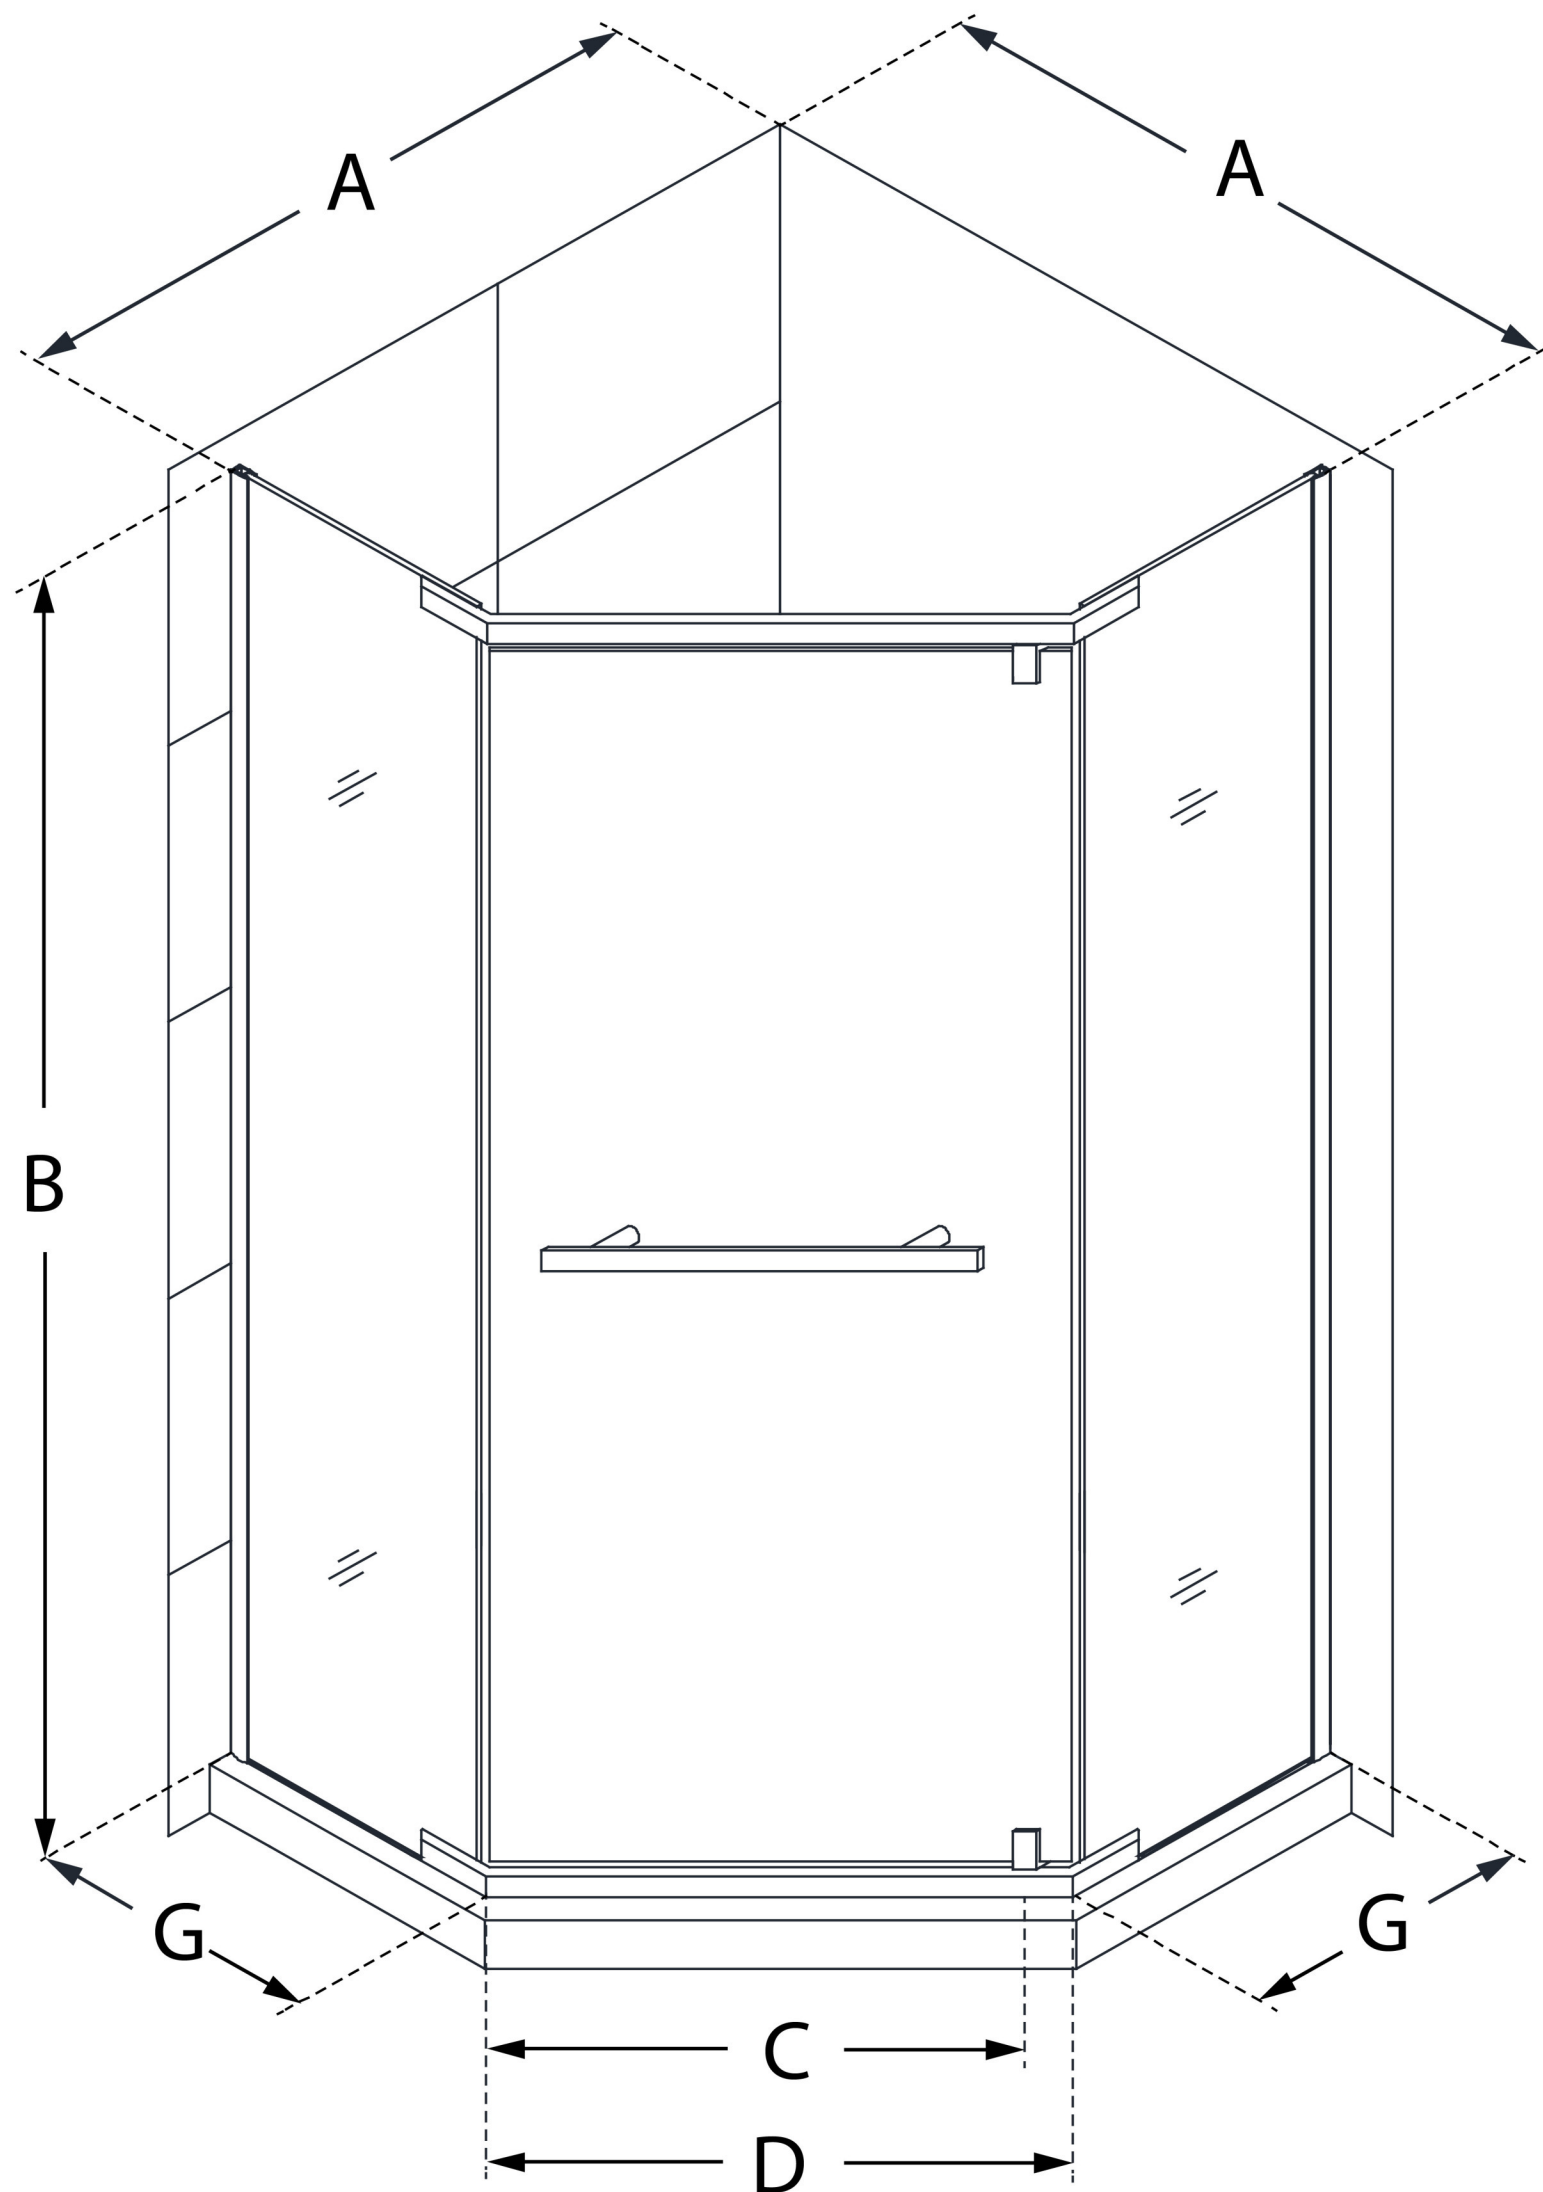

SHEN-2140400

PRISM

DreamLine Prism 40 1/8 in. x 40 1/8 in. x 72 in. Frameless Pivot Shower Enclosure

PIVOT DOOR

CONFIGURATION DIMENSIONS:

A: 40 1/8 in.

MODEL WIDTH

B: 72 in.

MODEL HEIGHT

C: 22 3/16 in.

ACCESS WIDTH

D: 25 in.

DOOR WIDTH

A: 40 1/8 in.

MODEL DEPTH

G: 23 1/16 in.

SIDE PANEL WIDTH

DreamLine reserves the right to update or modify the hardware or materials pictured without prior notice for the purpose of product improvement and customer satisfaction.