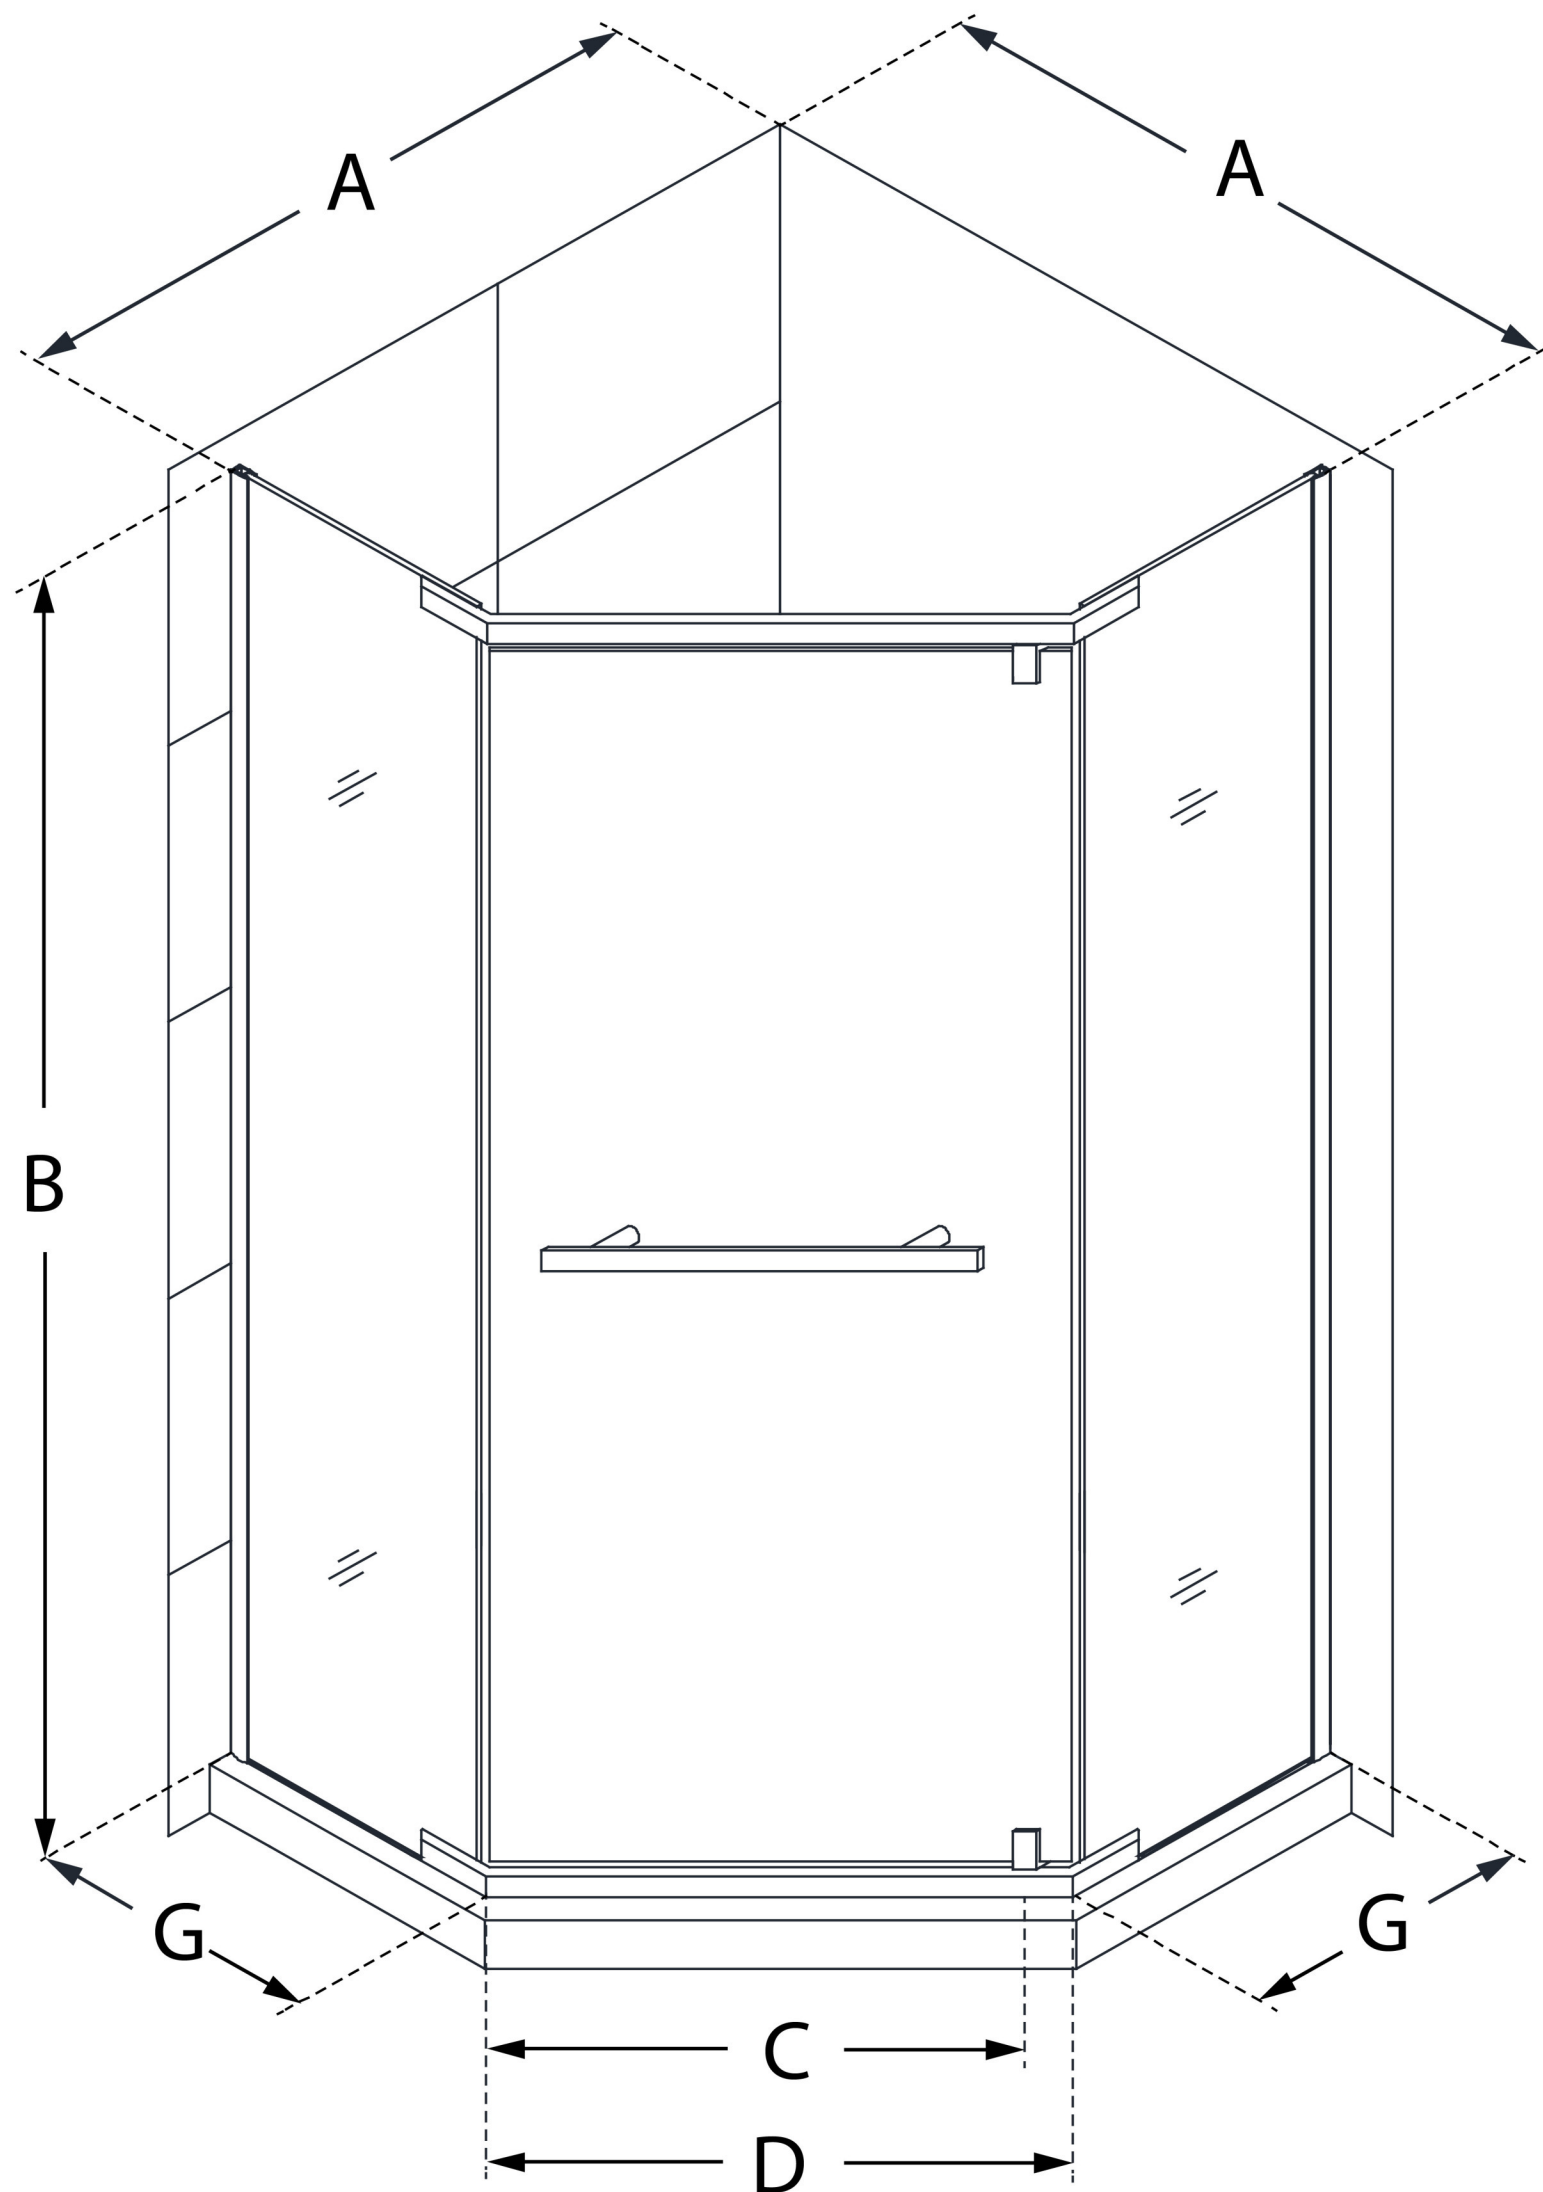

## PRISM

DreamLine Prism 38 1/8 in. x 38 1/8 in. x 72 in. Frameless Pivot Shower Enclosure

**PIVOT DOOR**

### CONFIGURATION DIMENSIONS:

**A: 38 1/8 in.**

MODEL WIDTH

**B: 72 in.**

MODEL HEIGHT

**C: 22 3/16 in.**

ACCESS WIDTH

**D: 25 in.**

DOOR WIDTH

**A: 38 1/8 in.**

MODEL DEPTH

**G: 21 1/16 in.**

SIDE PANEL WIDTH

DreamLine reserves the right to update or modify the hardware or materials pictured without prior notice for the purpose of product improvement and customer satisfaction.