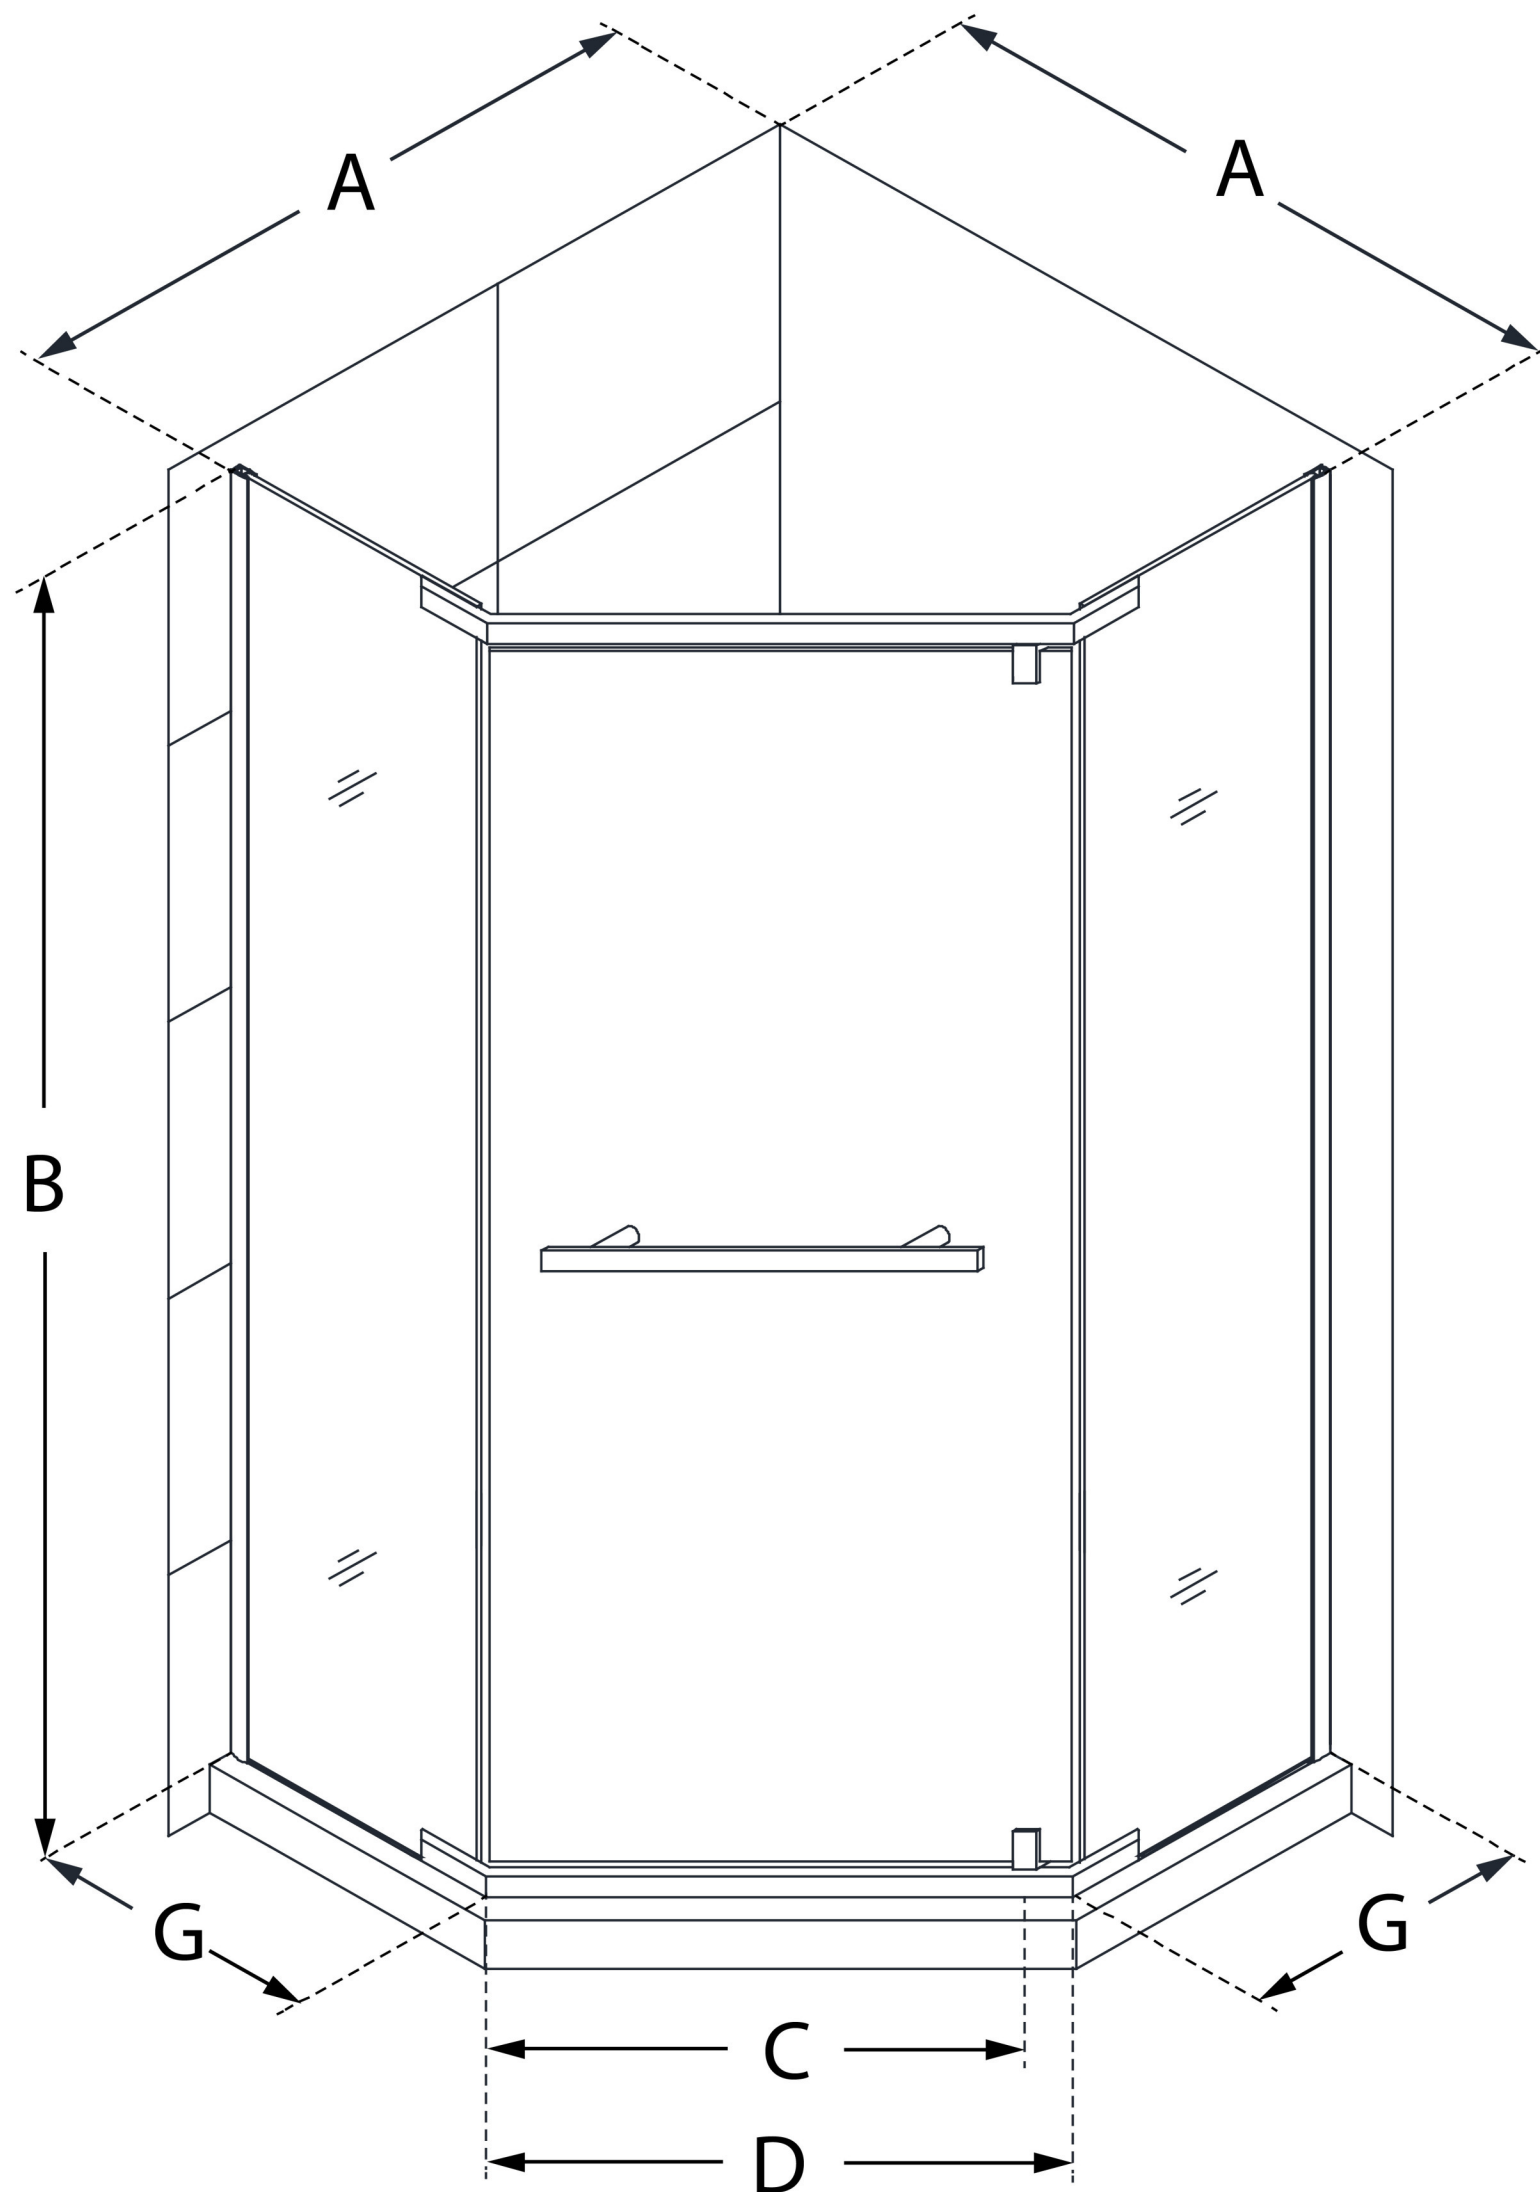

## PRISM

DreamLine Prism 36 1/8 in. x 36 1/8 in. x 72 in. Frameless Pivot Shower Enclosure

**PIVOT DOOR**

### CONFIGURATION DIMENSIONS:

**A: 36 1/8 in.**

MODEL WIDTH

**B: 72 in.**

MODEL HEIGHT

**C: 22 3/16 in.**

ACCESS WIDTH

**D: 25 in.**

DOOR WIDTH

**A: 36 1/8 in.**

MODEL DEPTH

**G: 19 1/16 in.**

SIDE PANEL WIDTH

DreamLine reserves the right to update or modify the hardware or materials pictured without prior notice for the purpose of product improvement and customer satisfaction.