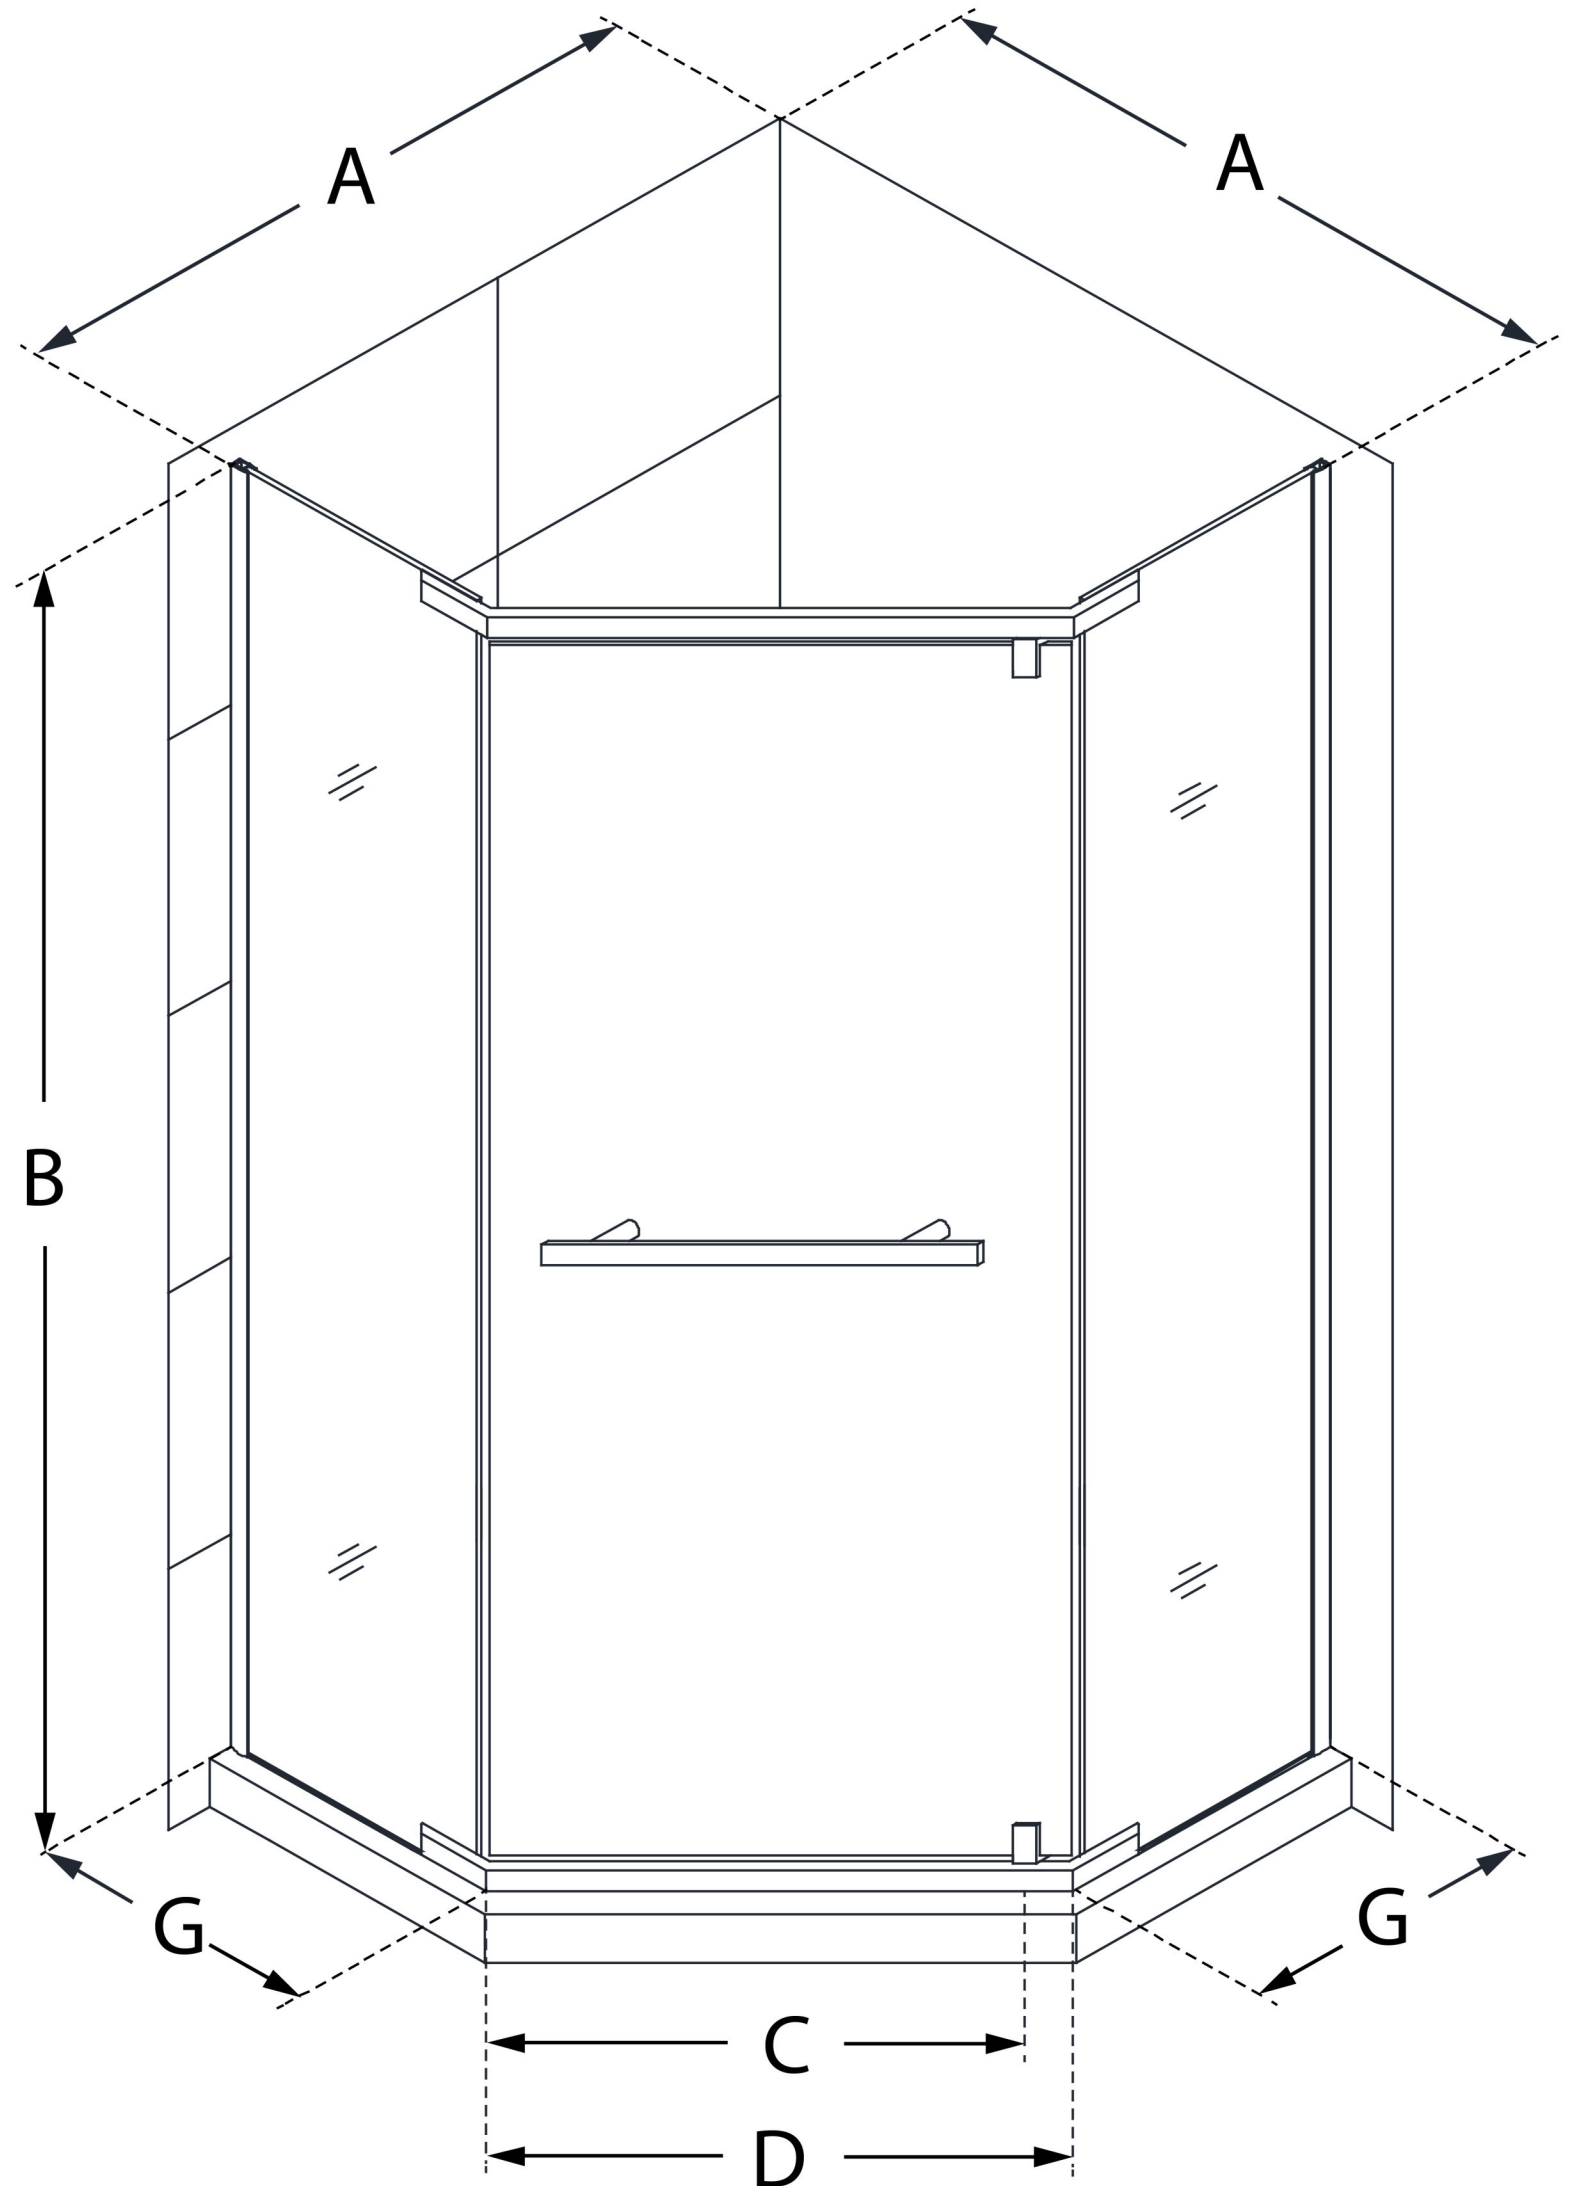

SHEN-2134340

PRISM

DreamLine Prism 34 1/8 in. x 34 1/8 in. x 72 in. Frameless Pivot Shower Enclosure

PIVOT DOOR

CONFIGURATION DIMENSIONS:

A: 34 1/8 in.

MODEL WIDTH

B: 72 in.

MODEL HEIGHT

C: 22 3/16 in.

ACCESS WIDTH

D: 25 in.

DOOR WIDTH

A: 34 1/8 in.

MODEL DEPTH

G: 17 1/16 in.

SIDE PANEL WIDTH

DreamLine reserves the right to update or modify the hardware or materials pictured without prior notice for the purpose of product improvement and customer satisfaction.