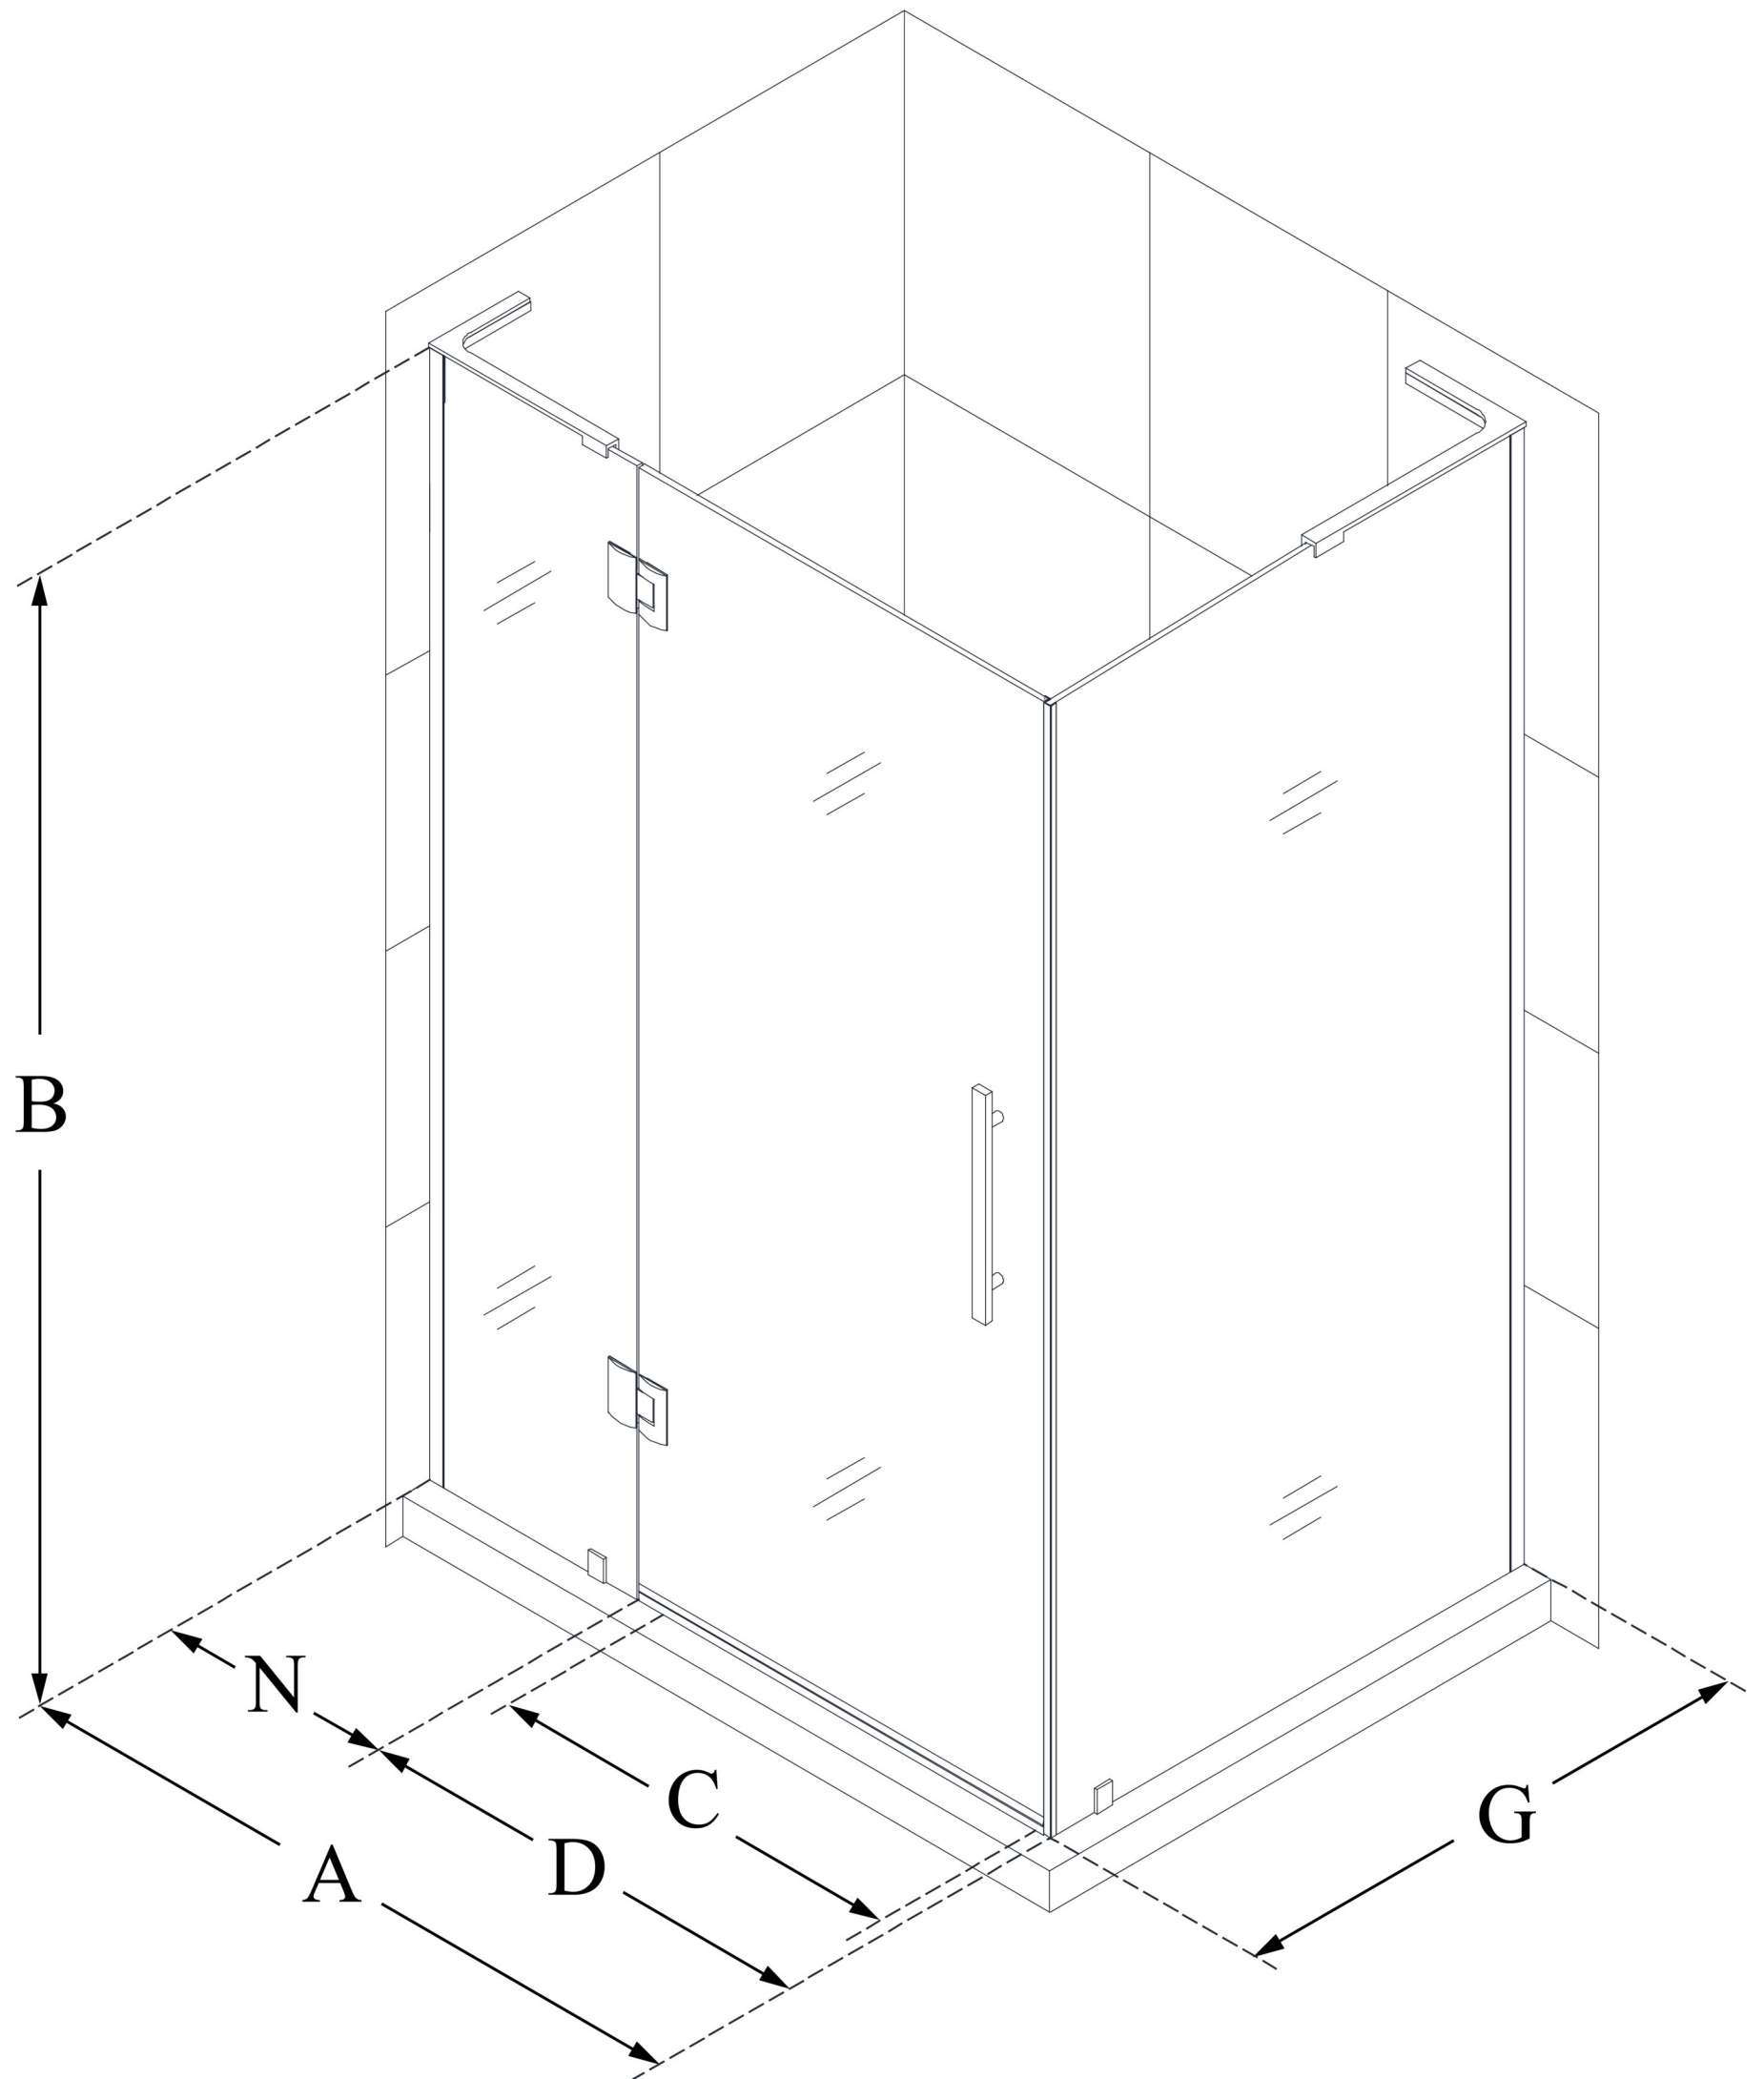

SHEN-1434580

QUATRA PLUS

DreamLine Quatra Plus 34 in. D
x 58 in. W x 72 in. H Frameless
Hinged Shower Enclosure

SWING DOOR

CONFIGURATION DIMENSIONS:

A: 58 3/8 in.

MODEL WIDTH

B: 72 in.

MODEL HEIGHT

C: 22 5/8 in.

ACCESS WIDTH

D: 23 5/8 in.

DOOR WIDTH

G: 34 1/4 in.

RETURN PANEL WIDTH

N: 34 3/4 in.

HINGE PANEL WIDTH

DreamLine reserves the right to update or modify the hardware or materials pictured without prior notice for the purpose of product improvement and customer satisfaction.