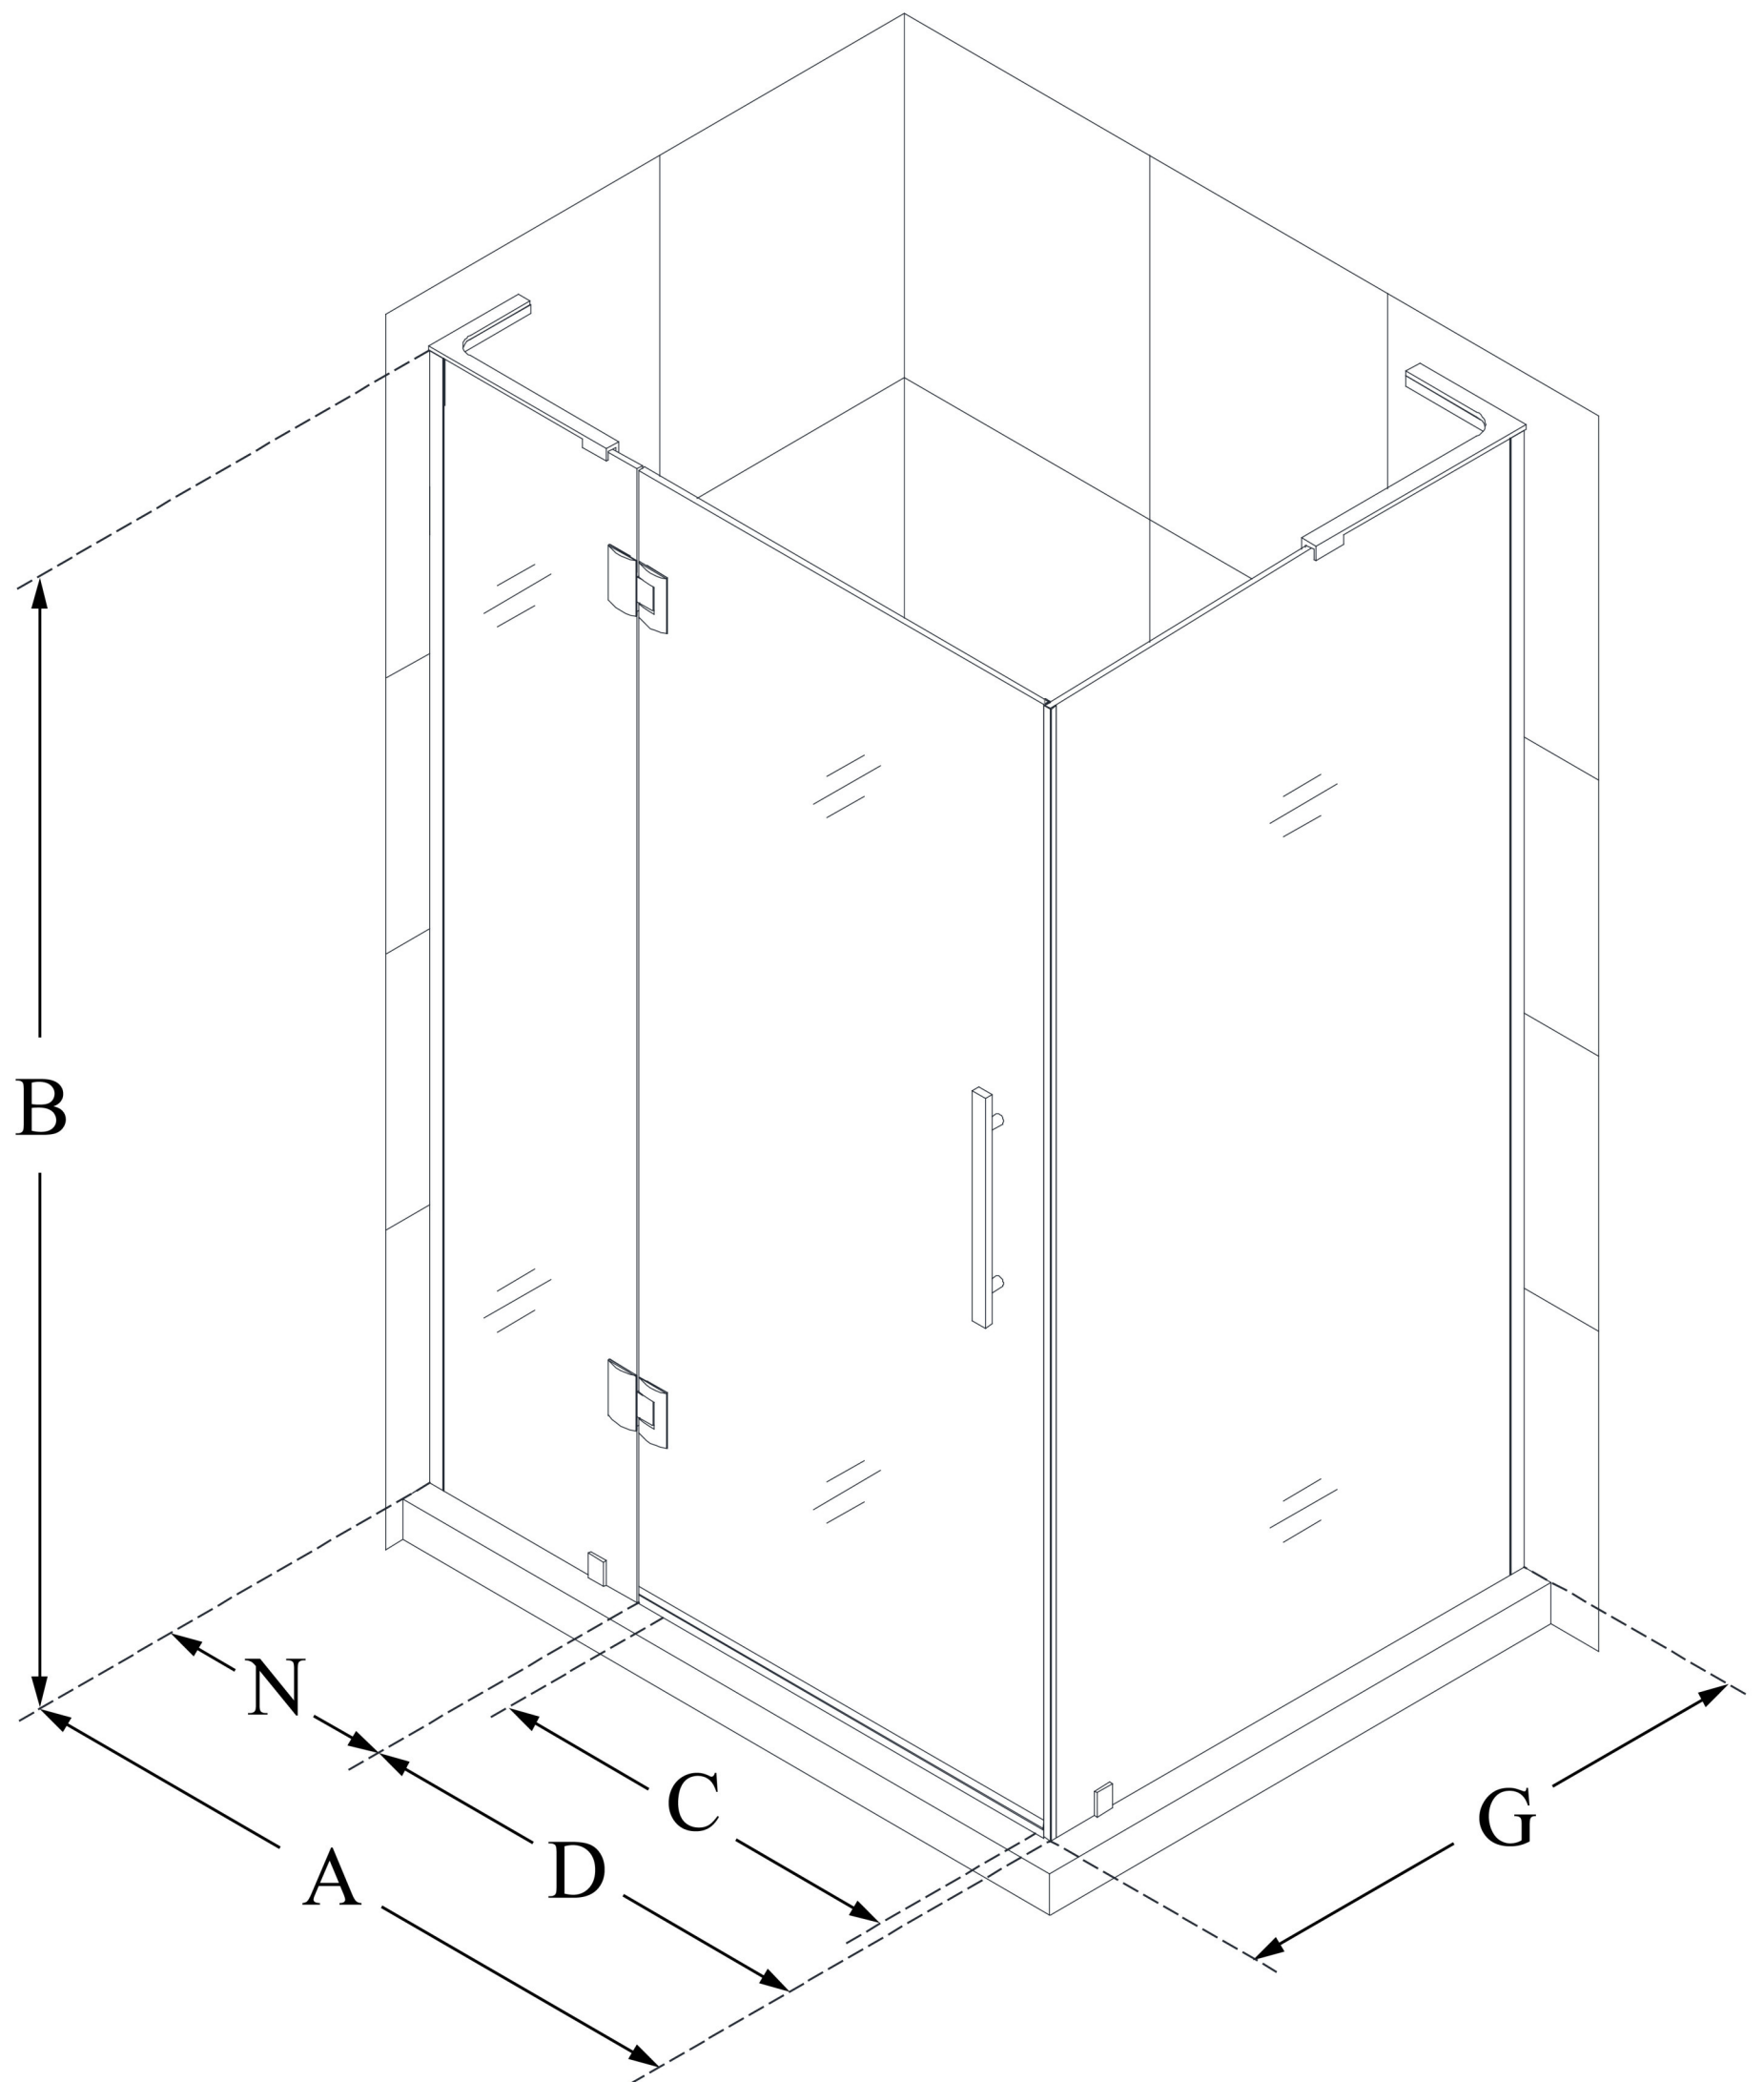

SHEN-1434520

QUATRA PLUS

DreamLine Quatra Plus 34 in. D
x 52 in. W x 72 in. H Frameless
Hinged Shower Enclosure

SWING DOOR

CONFIGURATION DIMENSIONS:

A: 52 3/8 in.

MODEL WIDTH

B: 72 in.

MODEL HEIGHT

C: 22 5/8 in.

ACCESS WIDTH

D: 23 5/8 in.

DOOR WIDTH

G: 34 1/4 in.

RETURN PANEL WIDTH

N: 28 3/4 in.

HINGE PANEL WIDTH

DreamLine reserves the right to update or modify the hardware or materials pictured without prior notice for the purpose of product improvement and customer satisfaction.