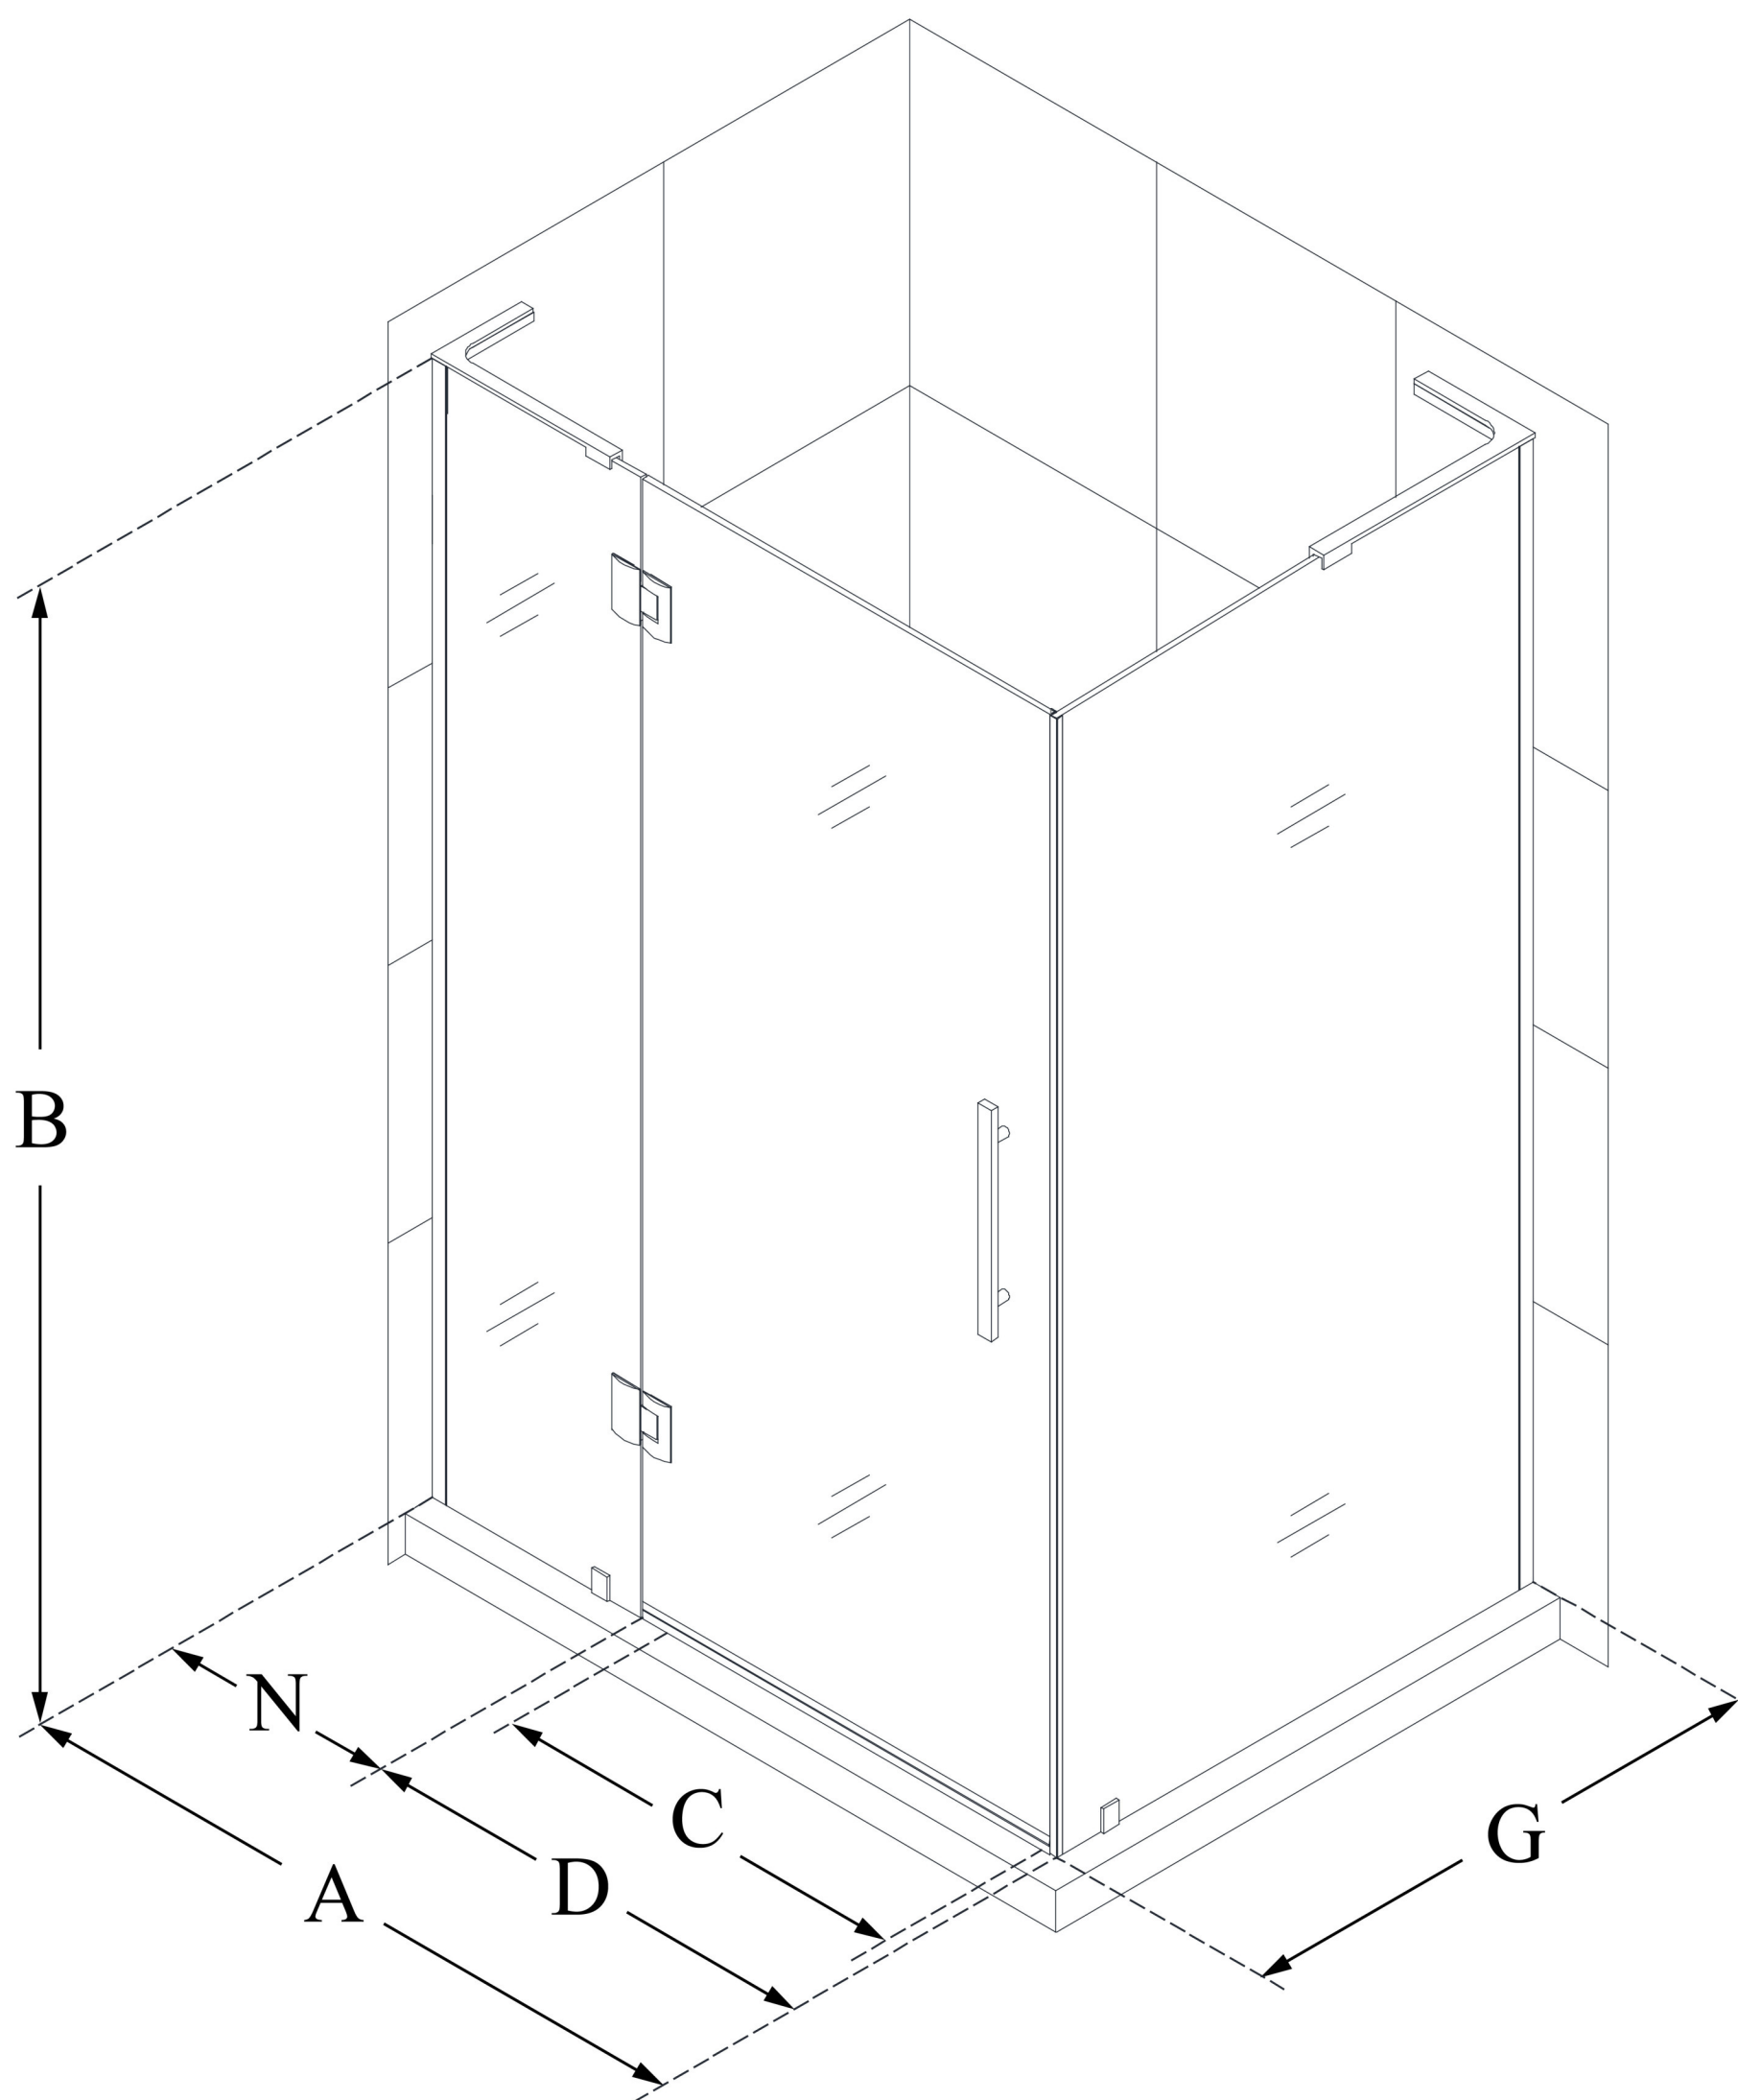

SHEN-1434460

QUATRA PLUS

DreamLine Quatra Plus 34 in. D
x 46 in. W x 72 in. H Frameless
Hinged Shower Enclosure

SWING DOOR

CONFIGURATION DIMENSIONS:

A: 46 3/8 in.

MODEL WIDTH

B: 72 in.

MODEL HEIGHT

C: 22 5/8 in.

ACCESS WIDTH

D: 23 5/8 in.

DOOR WIDTH

G: 34 1/4 in.

RETURN PANEL WIDTH

N: 22 3/4 in.

HINGE PANEL WIDTH

DreamLine reserves the right to update or modify the hardware or materials pictured without prior notice for the purpose of product improvement and customer satisfaction.