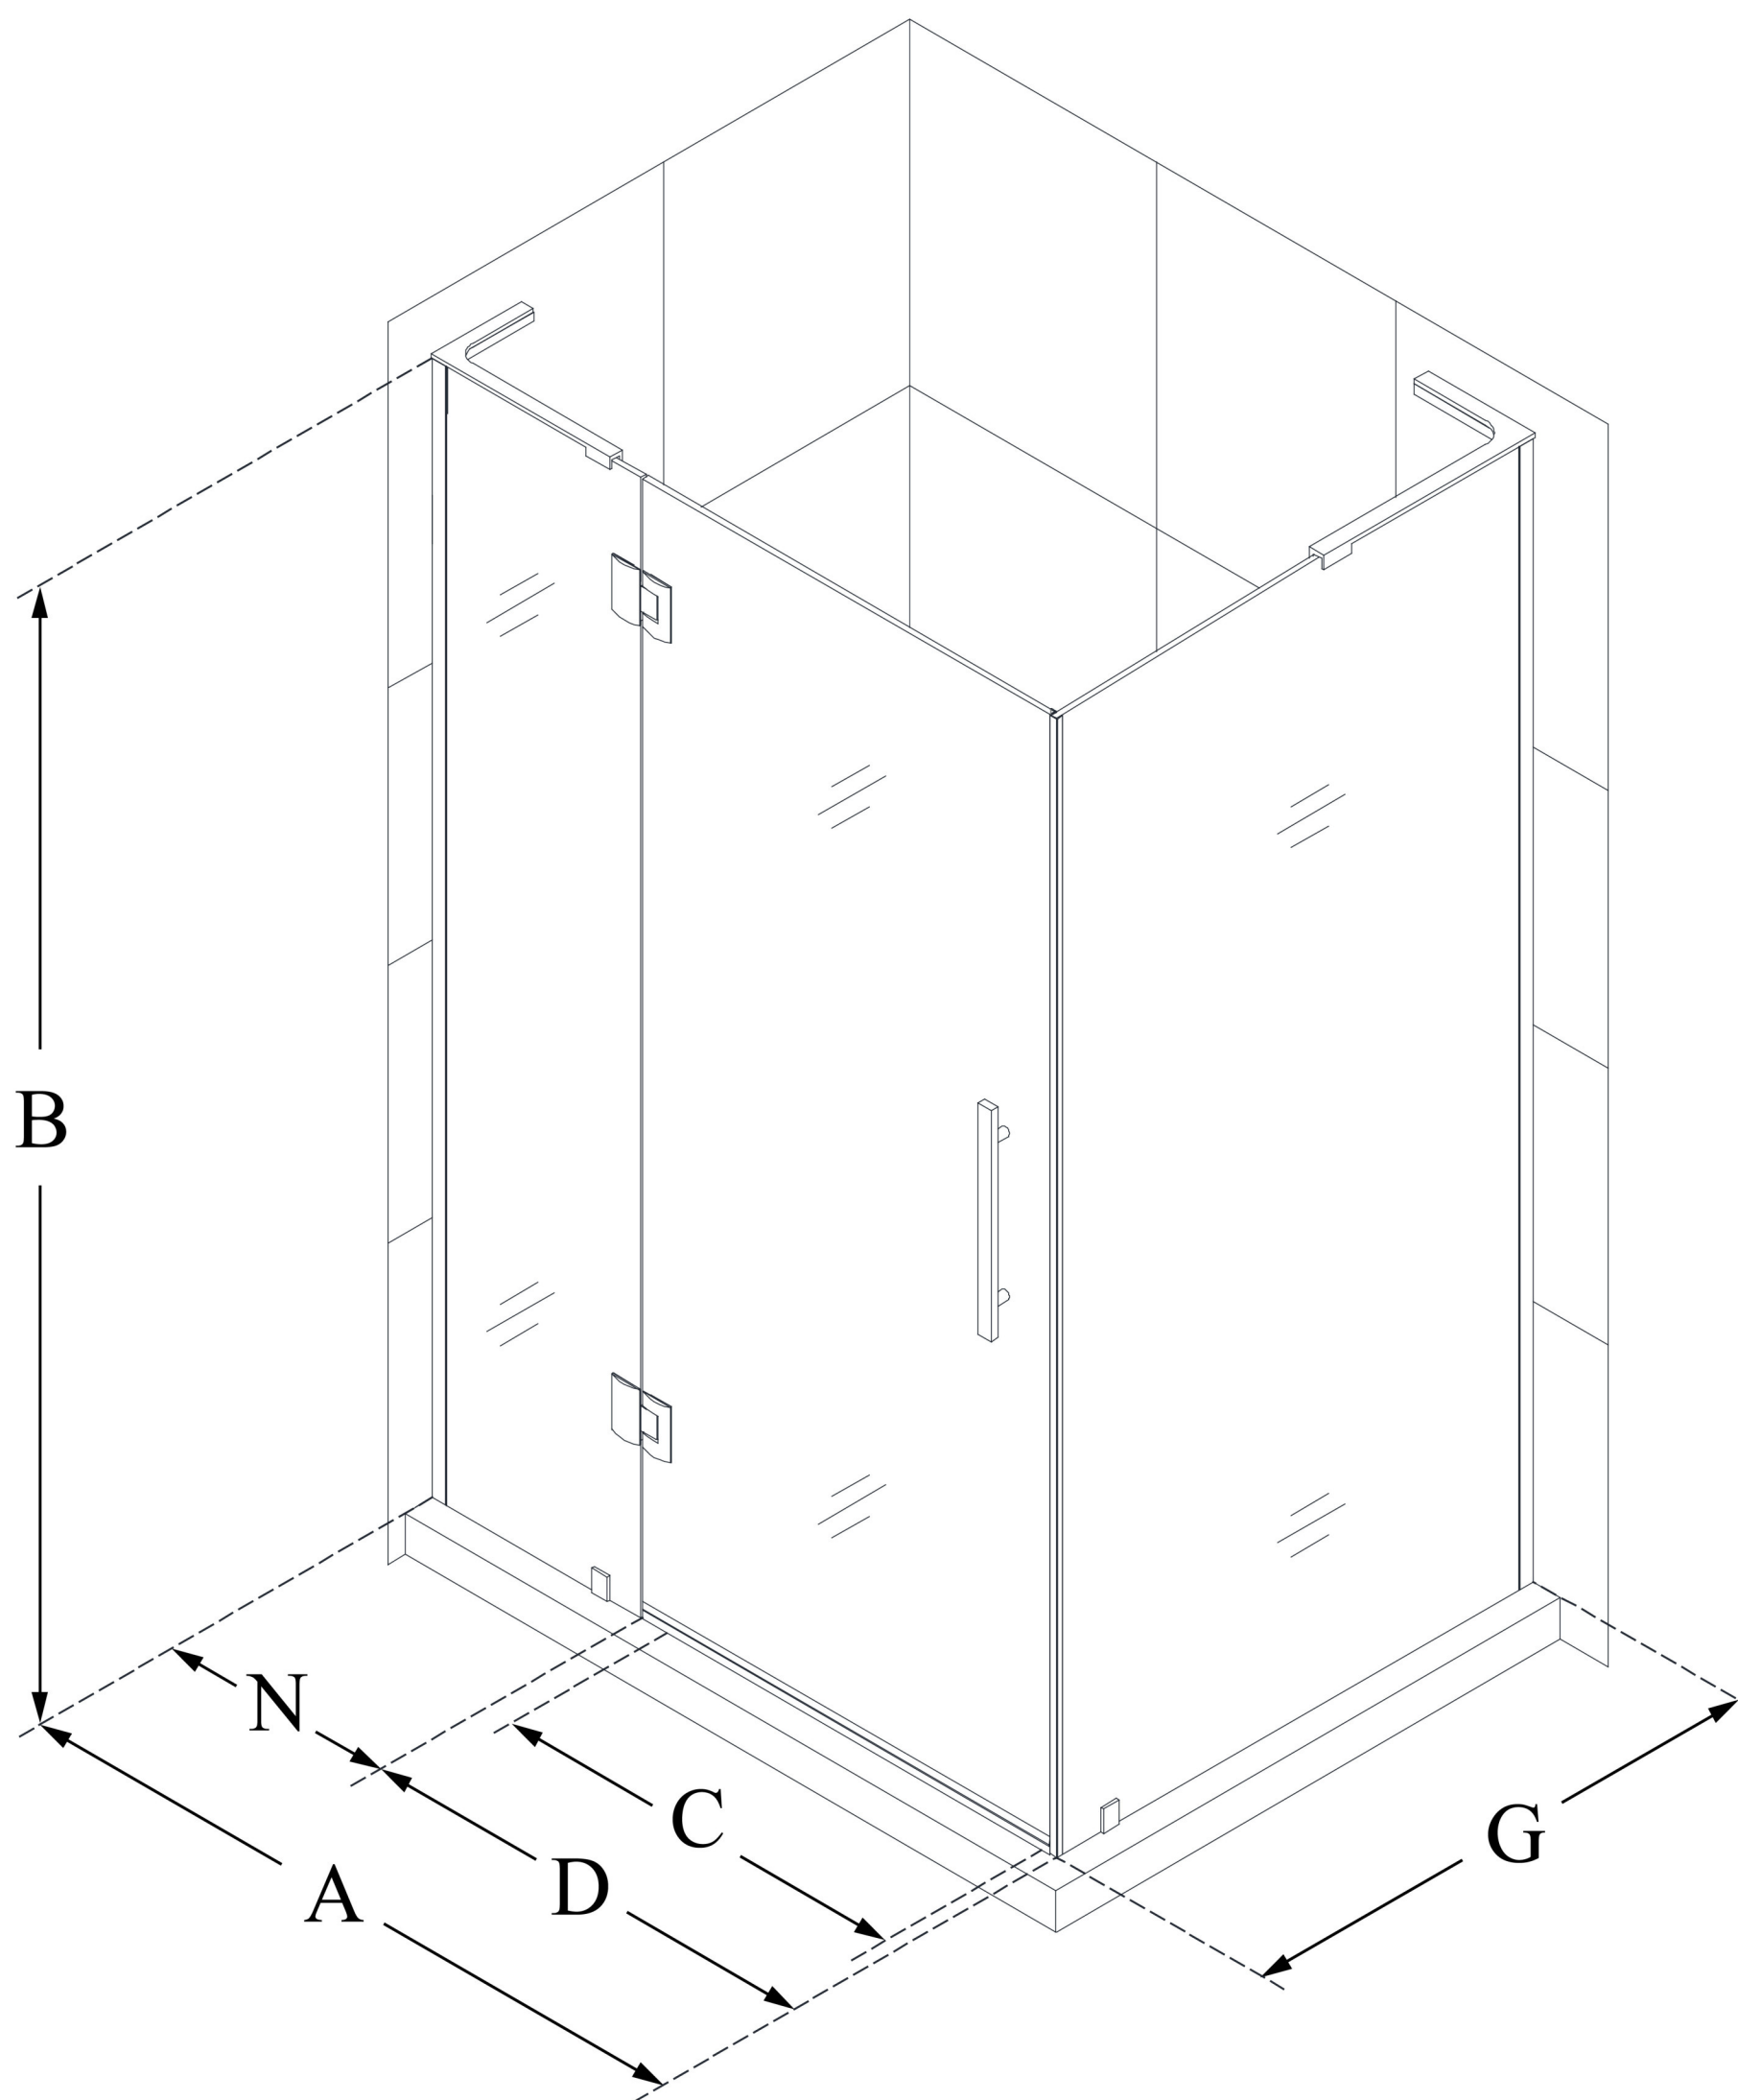

SHEN-1432460

QUATRA PLUS

DreamLine Quatra Plus 32 in. D
x 46 in. W x 72 in. H Frameless
Hinged Shower Enclosure

SWING DOOR

CONFIGURATION DIMENSIONS:

A: 46 3/8 in.

MODEL WIDTH

B: 72 in.

MODEL HEIGHT

C: 22 5/8 in.

ACCESS WIDTH

D: 23 5/8 in.

DOOR WIDTH

G: 32 1/8 in.

RETURN PANEL WIDTH

N: 22 3/4 in.

HINGE PANEL WIDTH

DreamLine reserves the right to update or modify the hardware or materials pictured without prior notice for the purpose of product improvement and customer satisfaction.