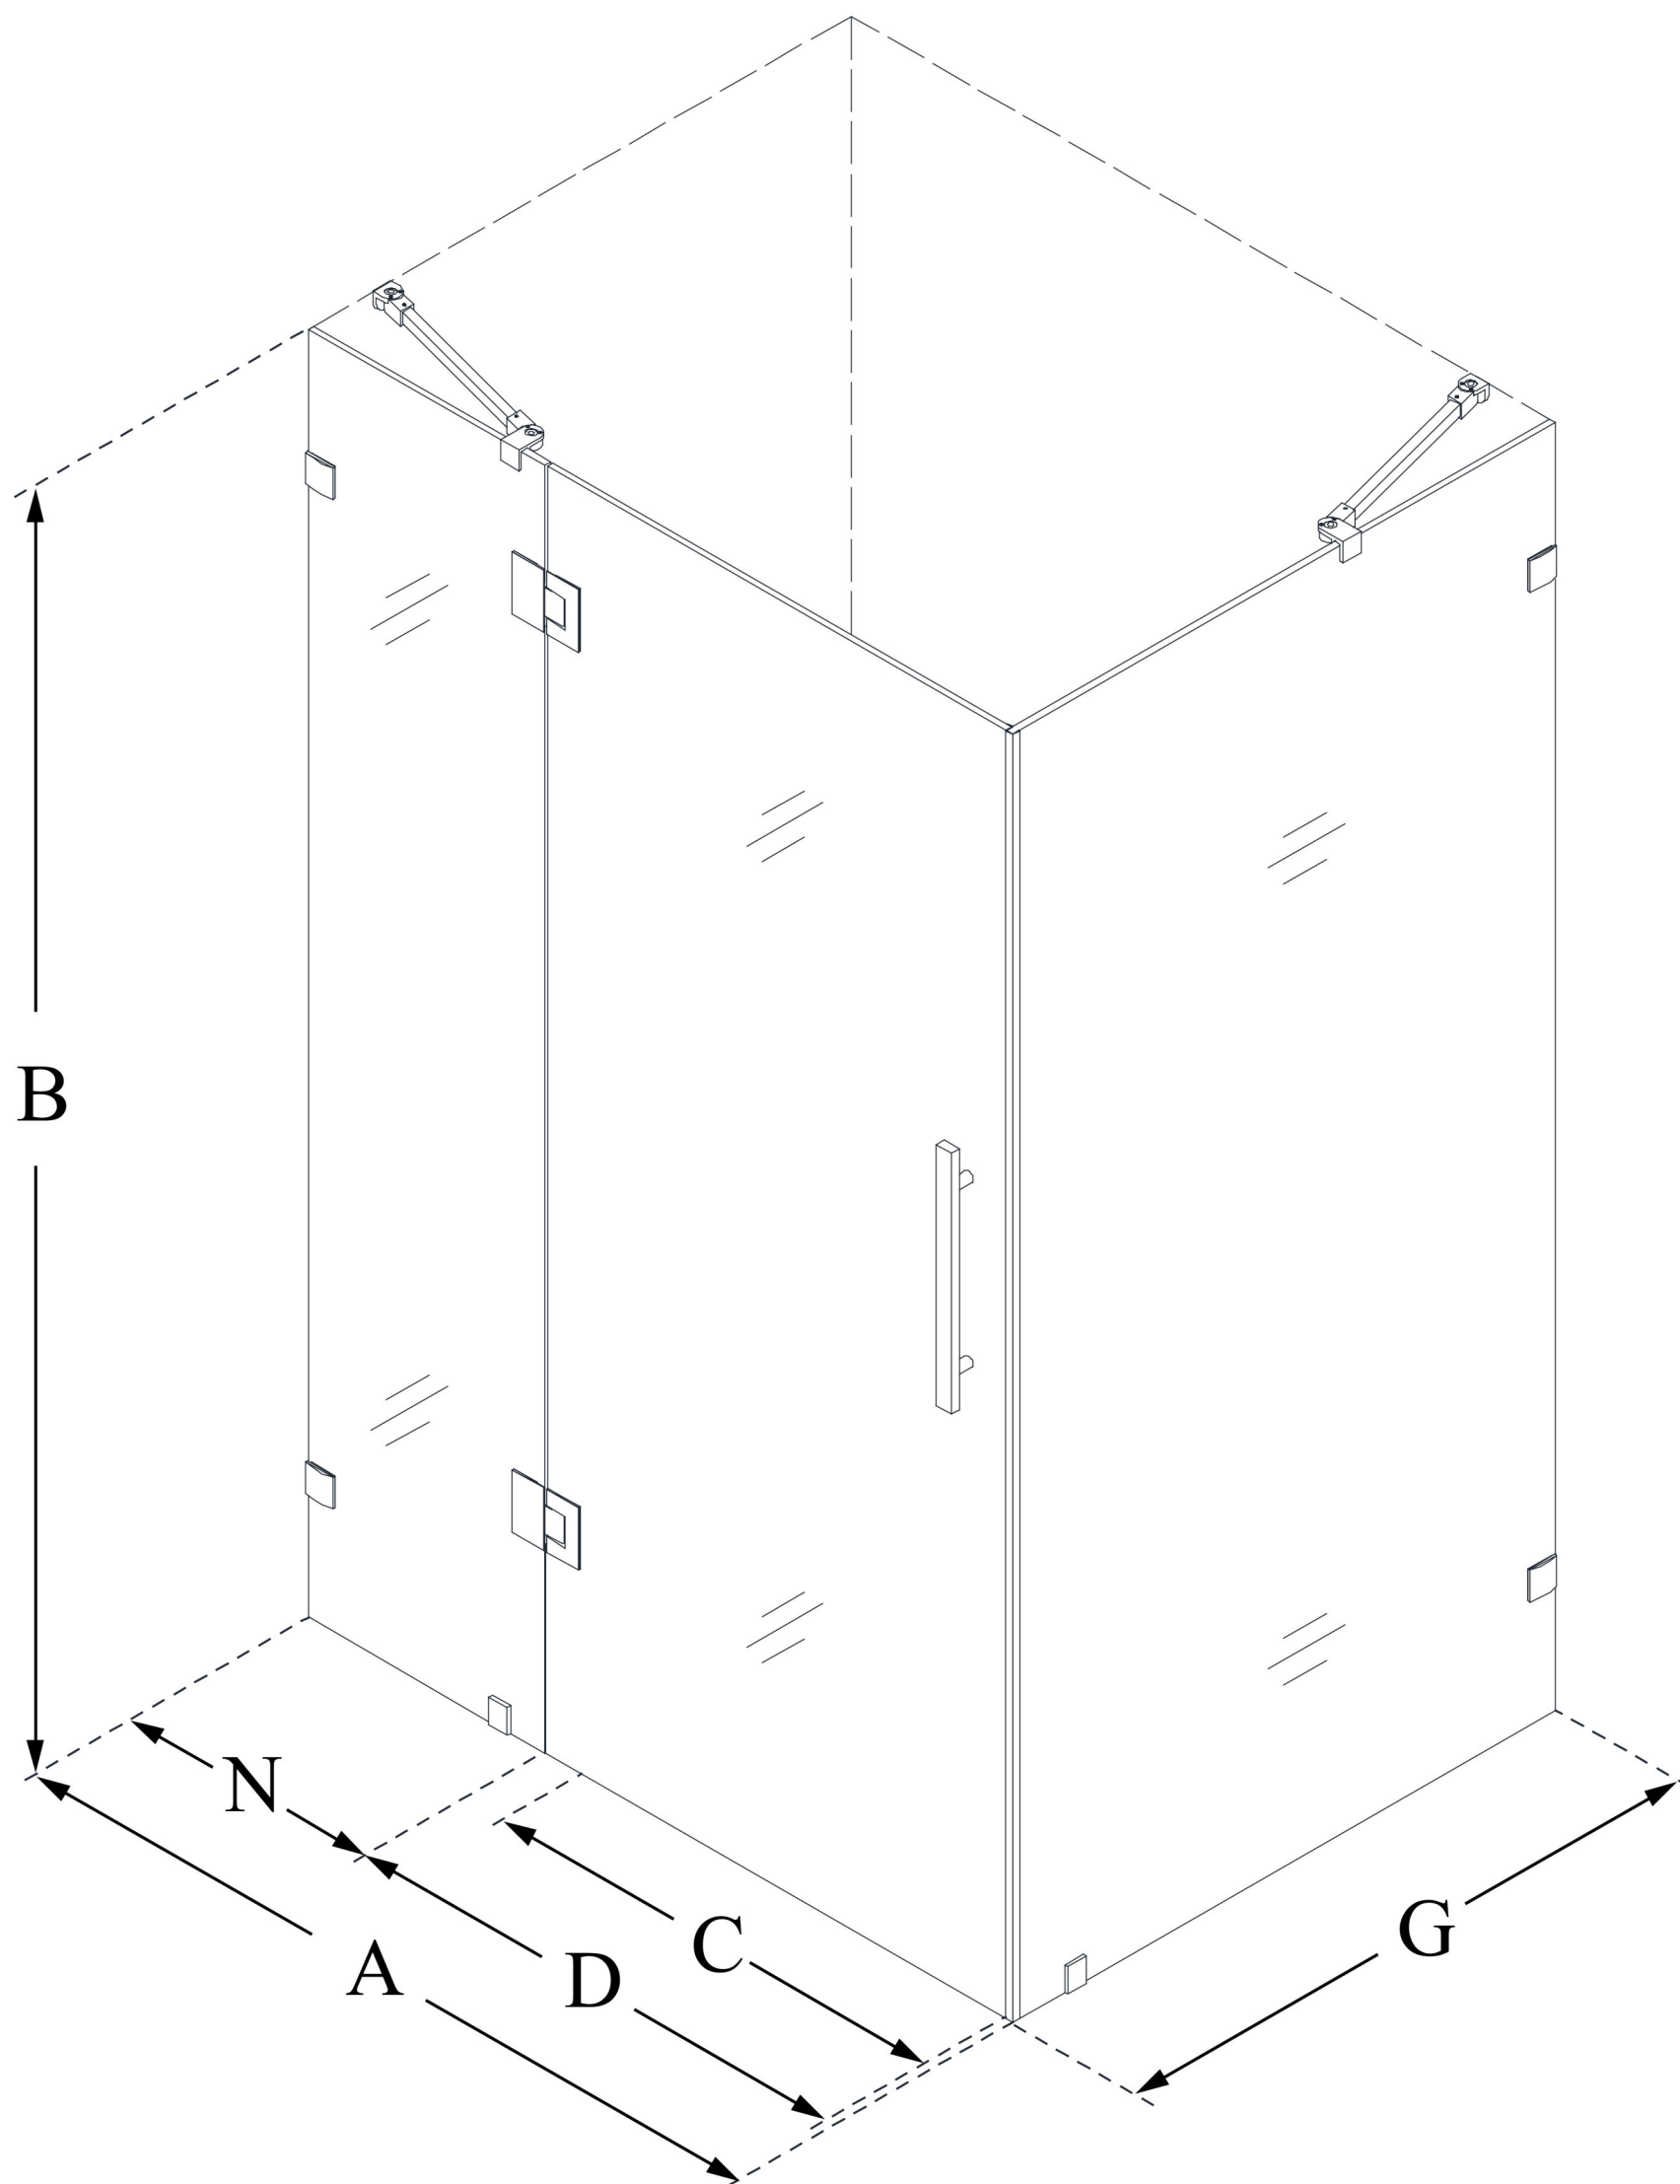

SHEN-1334460

QUATRA LUX

DreamLine Quatra Lux 34 1/4 in. D
x 46 3/8 in. W x 72 in. H Frameless
Hinged Shower Enclosure with
Support Arms

SWING DOOR

CONFIGURATION DIMENSIONS:

A: 46 3/8 in.

MODEL WIDTH

B: 72 in.

MODEL HEIGHT

C: 22 5/8 in.

ACCESS WIDTH

D: 23 5/8 in.

DOOR WIDTH

G: 34 1/4 in.

RETURN PANEL WIDTH

N: 22 in.

HINGE PANEL WIDTH

DreamLine reserves the right to update or modify the hardware or materials pictured without prior notice for the purpose of product improvement and customer satisfaction.