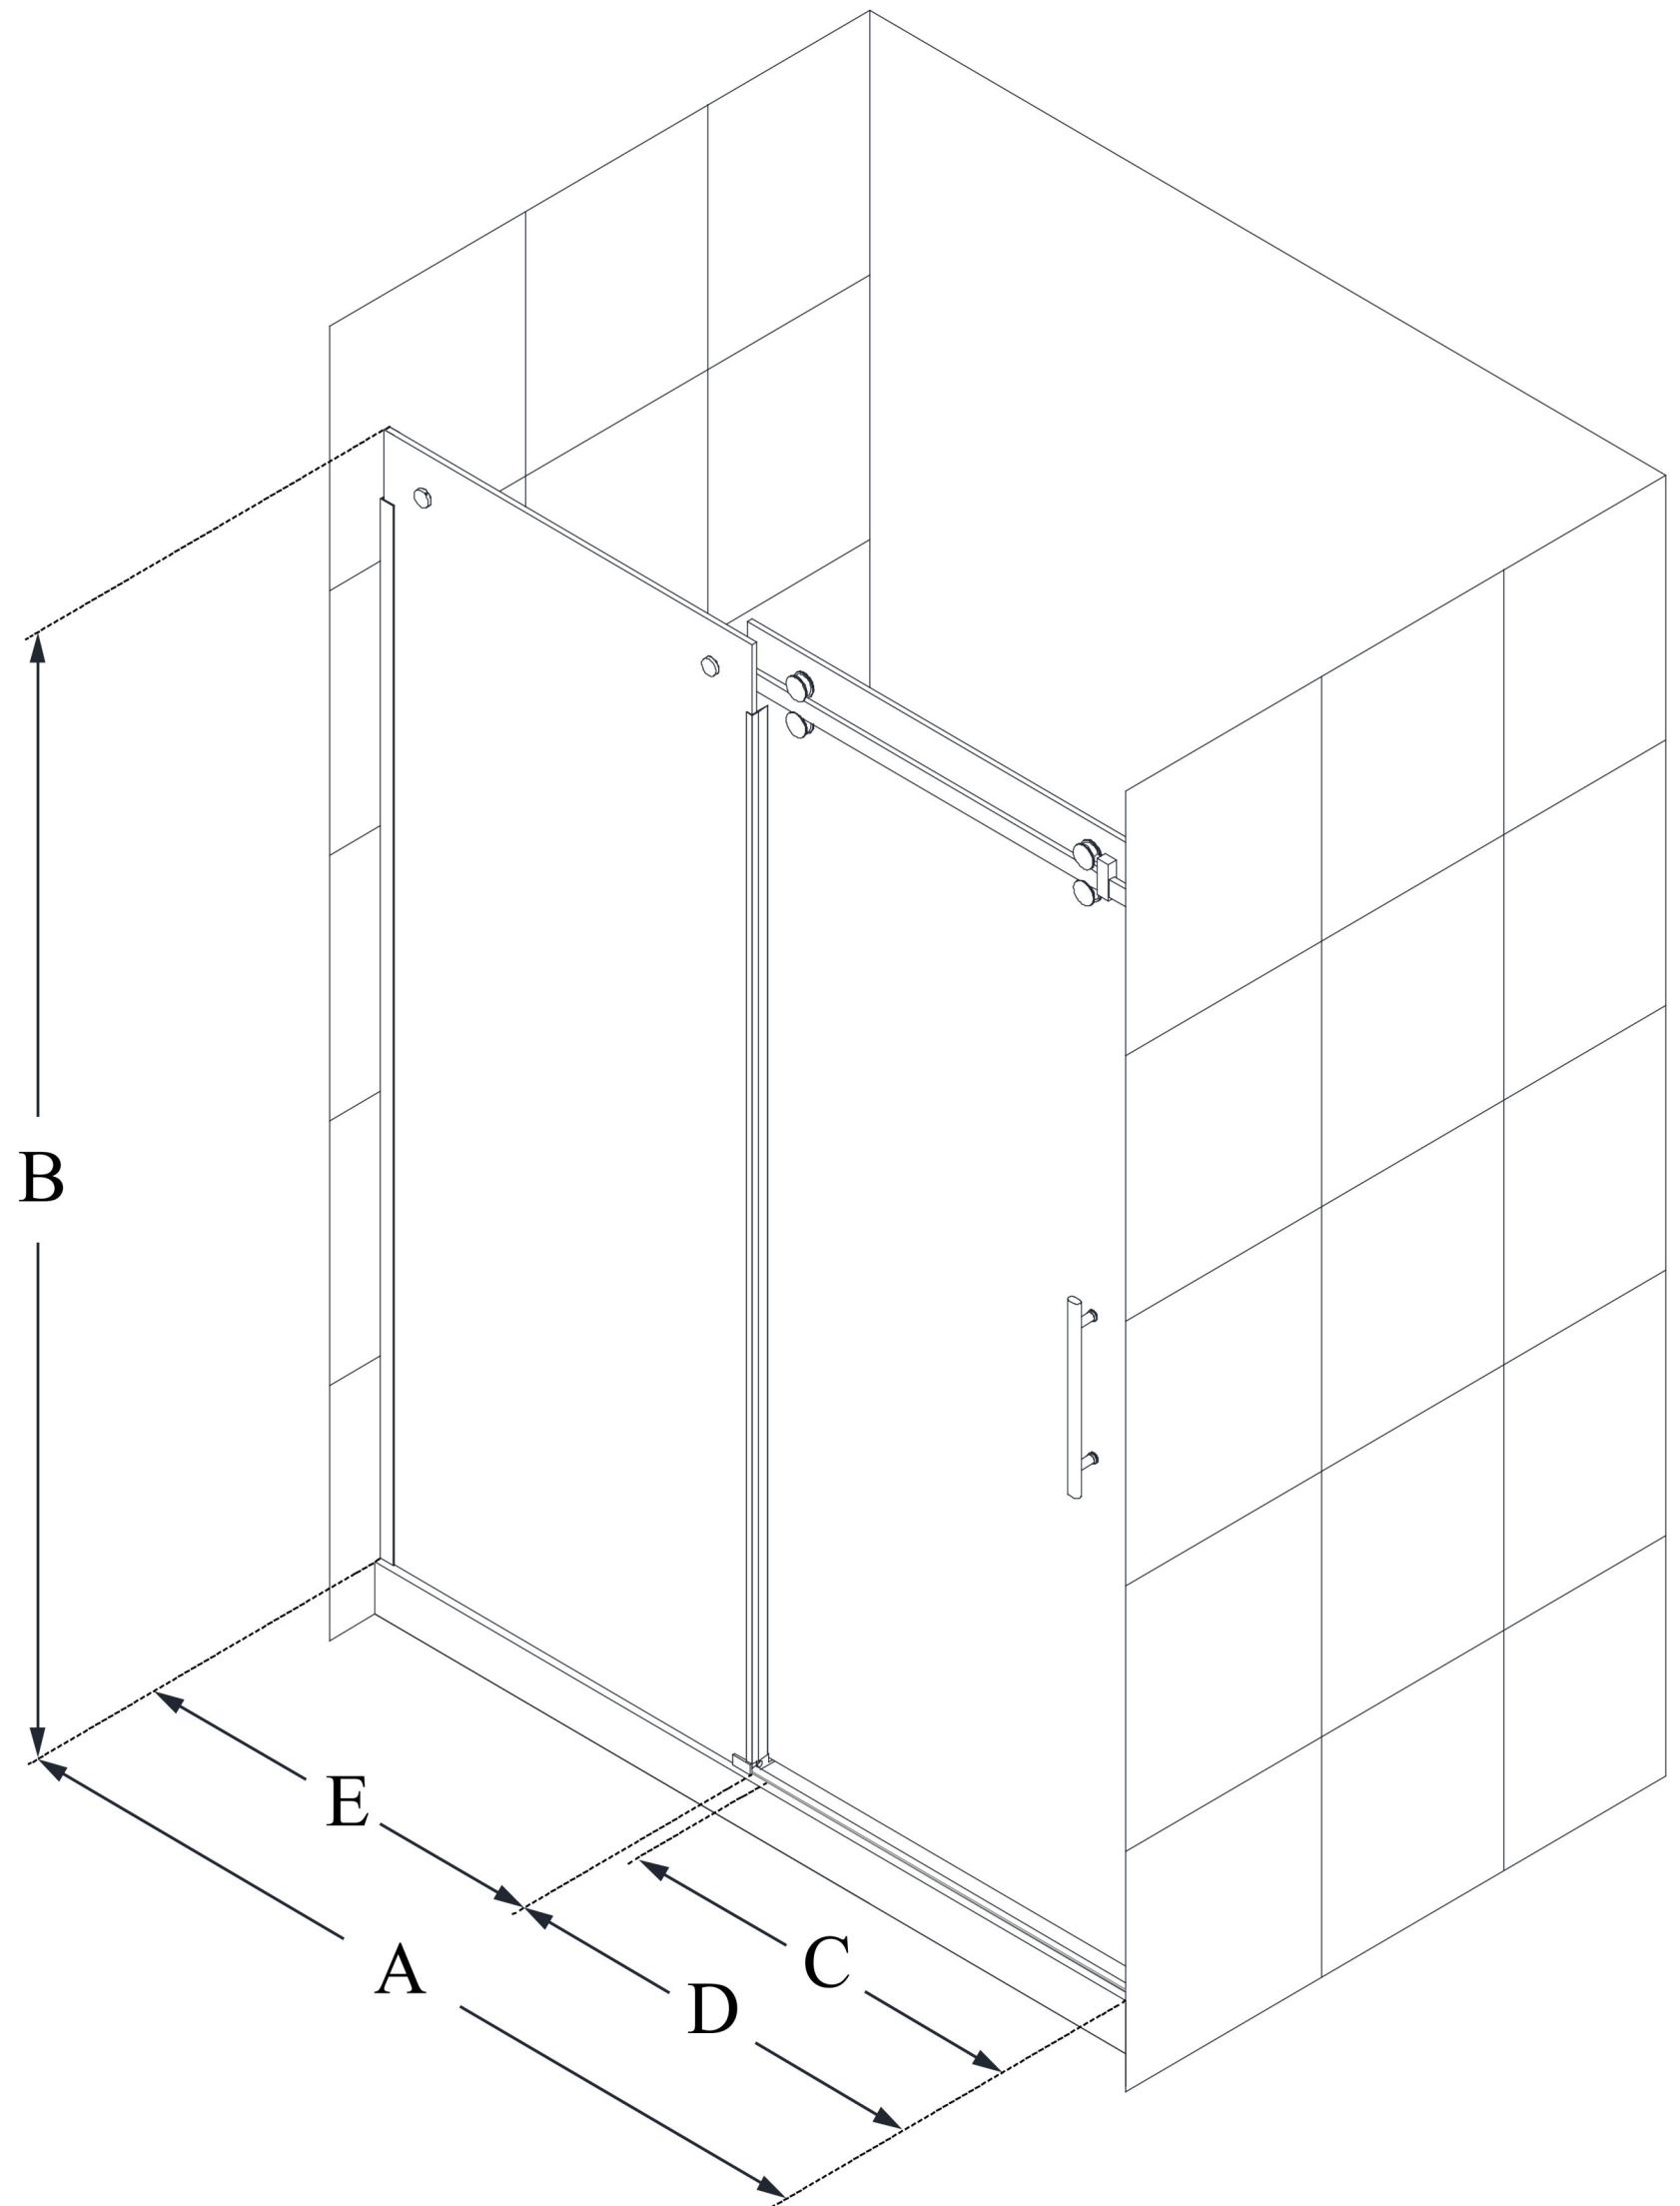

# ENIGMA SKY

DreamLine Enigma Sky 56-60  
in. W x 76 in. H Frameless Sliding  
Shower Door

**SLIDING DOOR**

## CONFIGURATION DIMENSIONS:

**A: 56 - 60 in.**

MODEL WIDTH

**B: 76 in.**

MODEL HEIGHT

**C: 21 3/8 - 25 3/8 in.**

ACCESS WIDTH

**D: 32 5/8 in.**

DOOR WIDTH

**E: 28 1/8 in.**

INLINE PANEL WIDTH

DreamLine reserves the right to update or modify the hardware or materials pictured without prior notice for the purpose of product improvement and customer satisfaction.