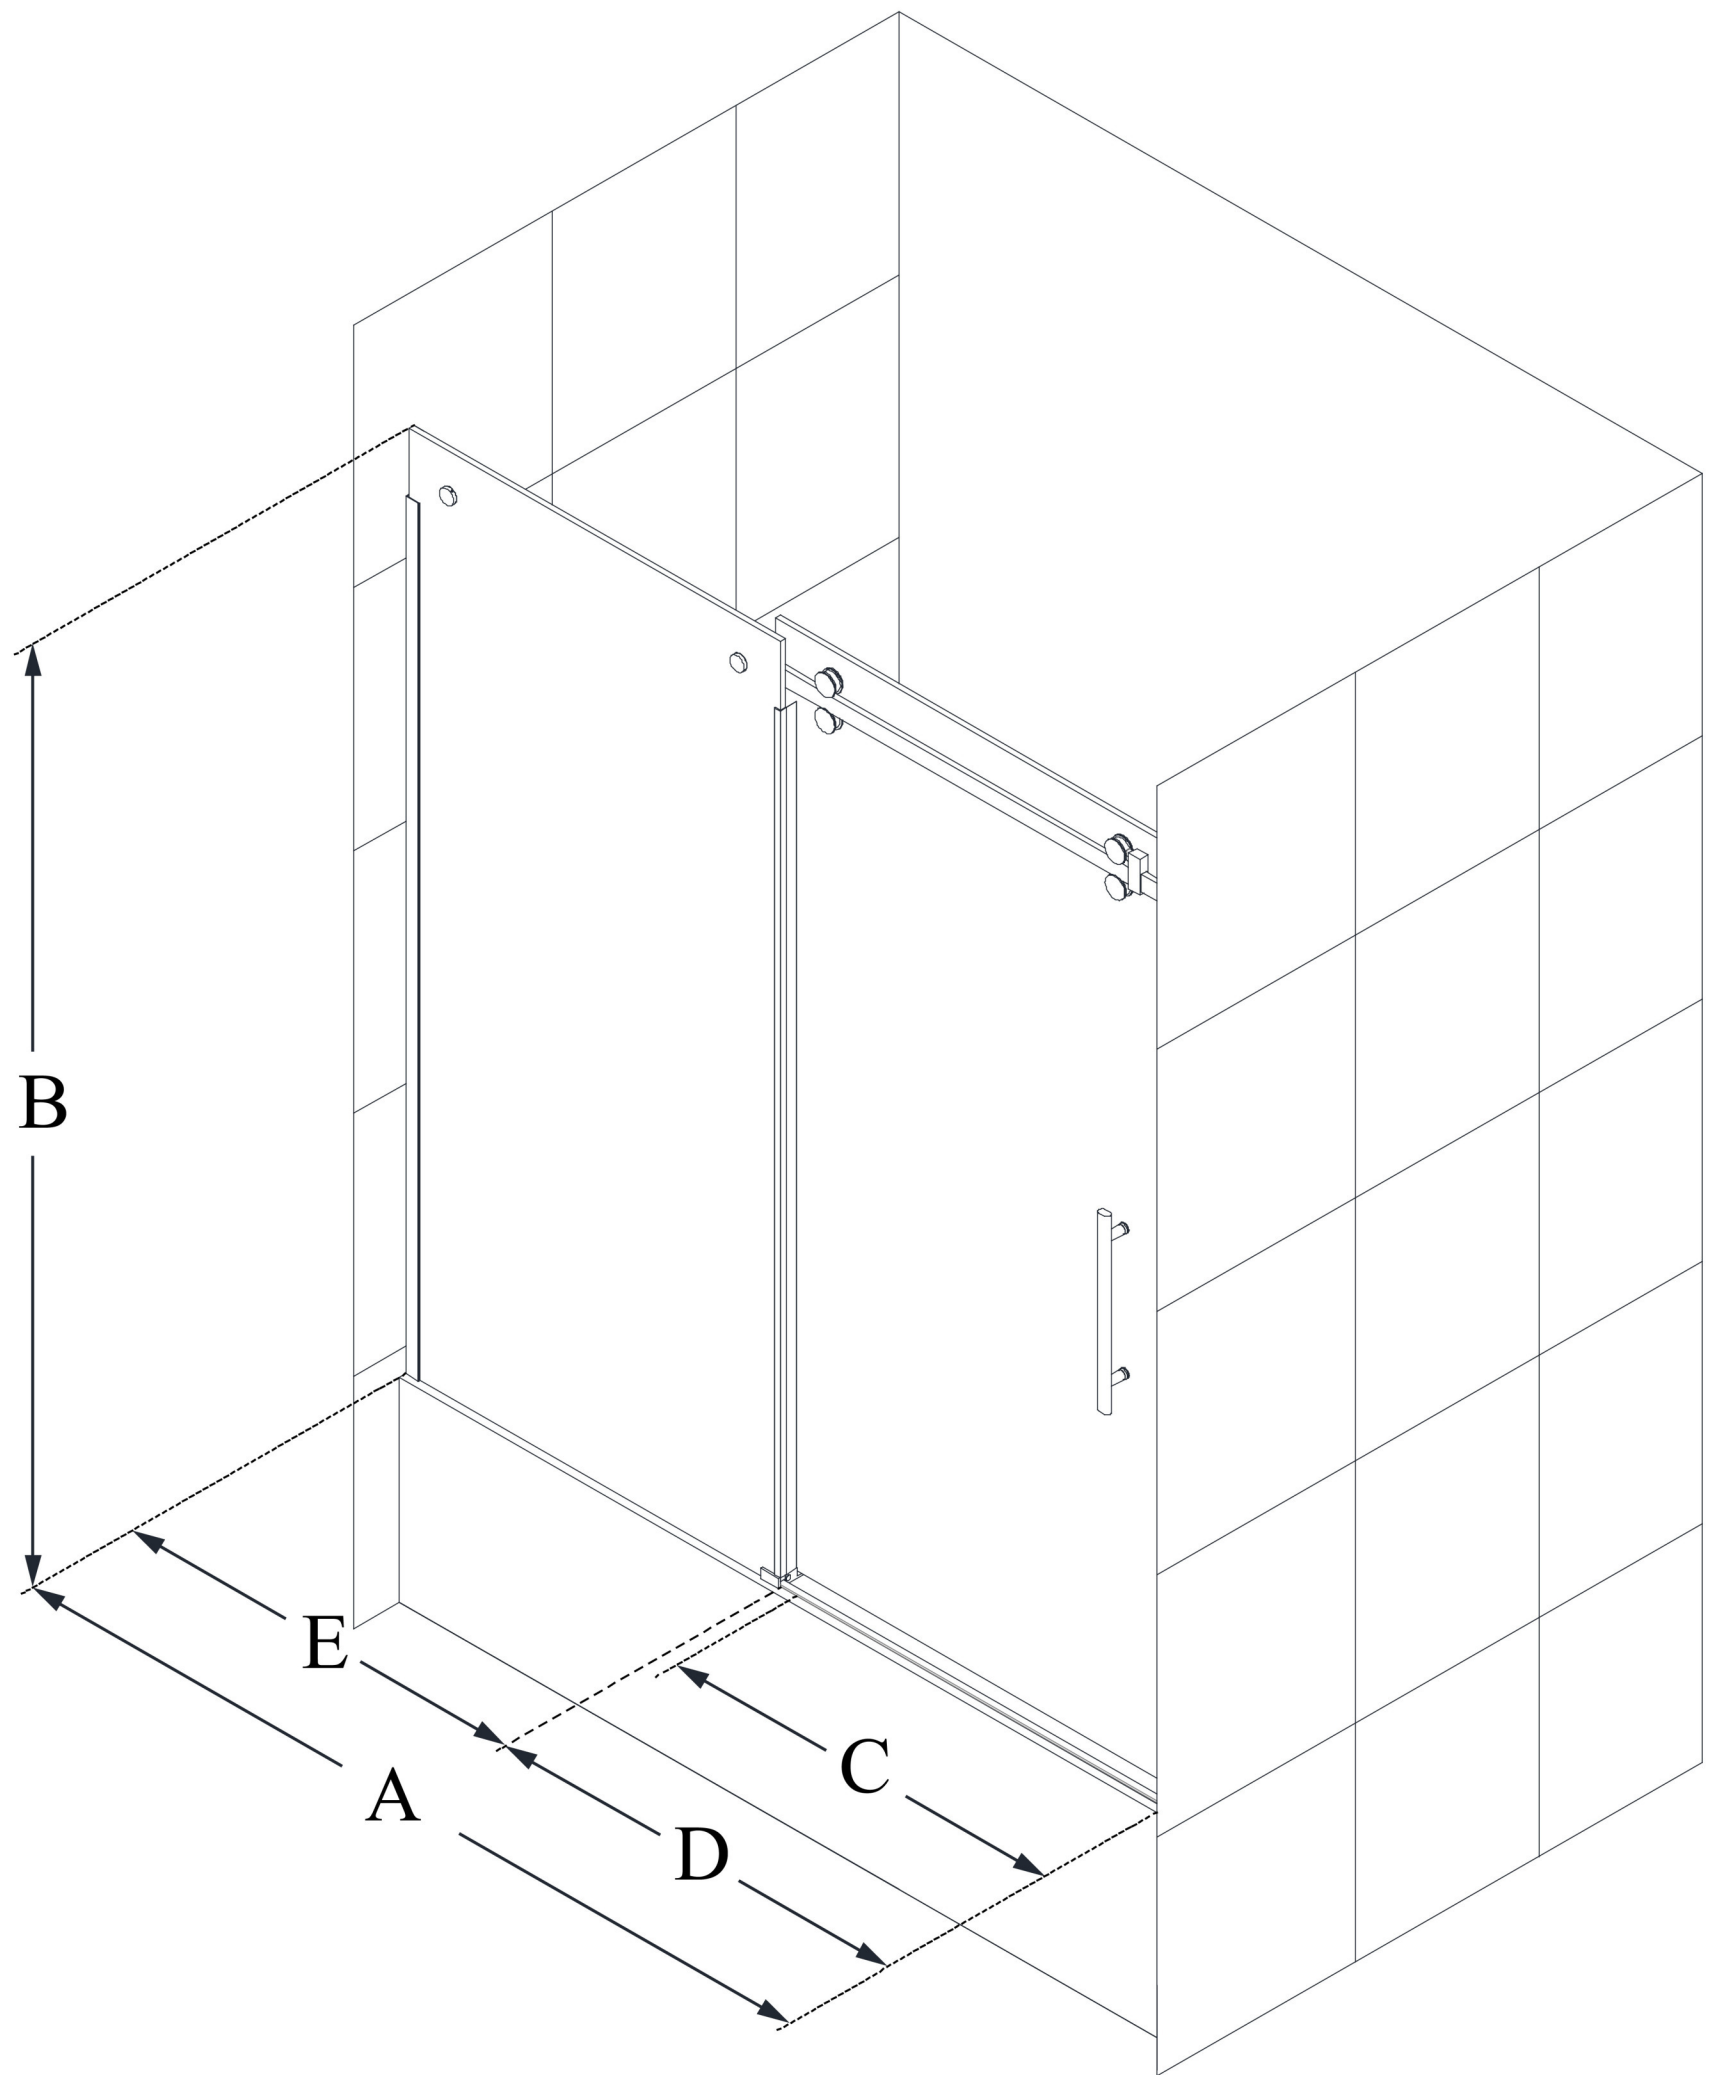

# ENIGMA SKY

DreamLine Enigma Sky 56-60 in.  
W x 62 in. H Frameless Sliding Tub  
Door

**SLIDING DOOR**

## CONFIGURATION DIMENSIONS:

**A: 56 - 60 in.**

MODEL WIDTH

**B: 62 in.**

MODEL HEIGHT

**C: 21 3/8 - 25 3/8 in.**

ACCESS WIDTH

**D: 32 in.**

DOOR WIDTH

**E: 29 1/8 in.**

INLINE PANEL WIDTH

DreamLine reserves the right to update or modify the hardware or materials pictured without prior notice for the purpose of product improvement and customer satisfaction.