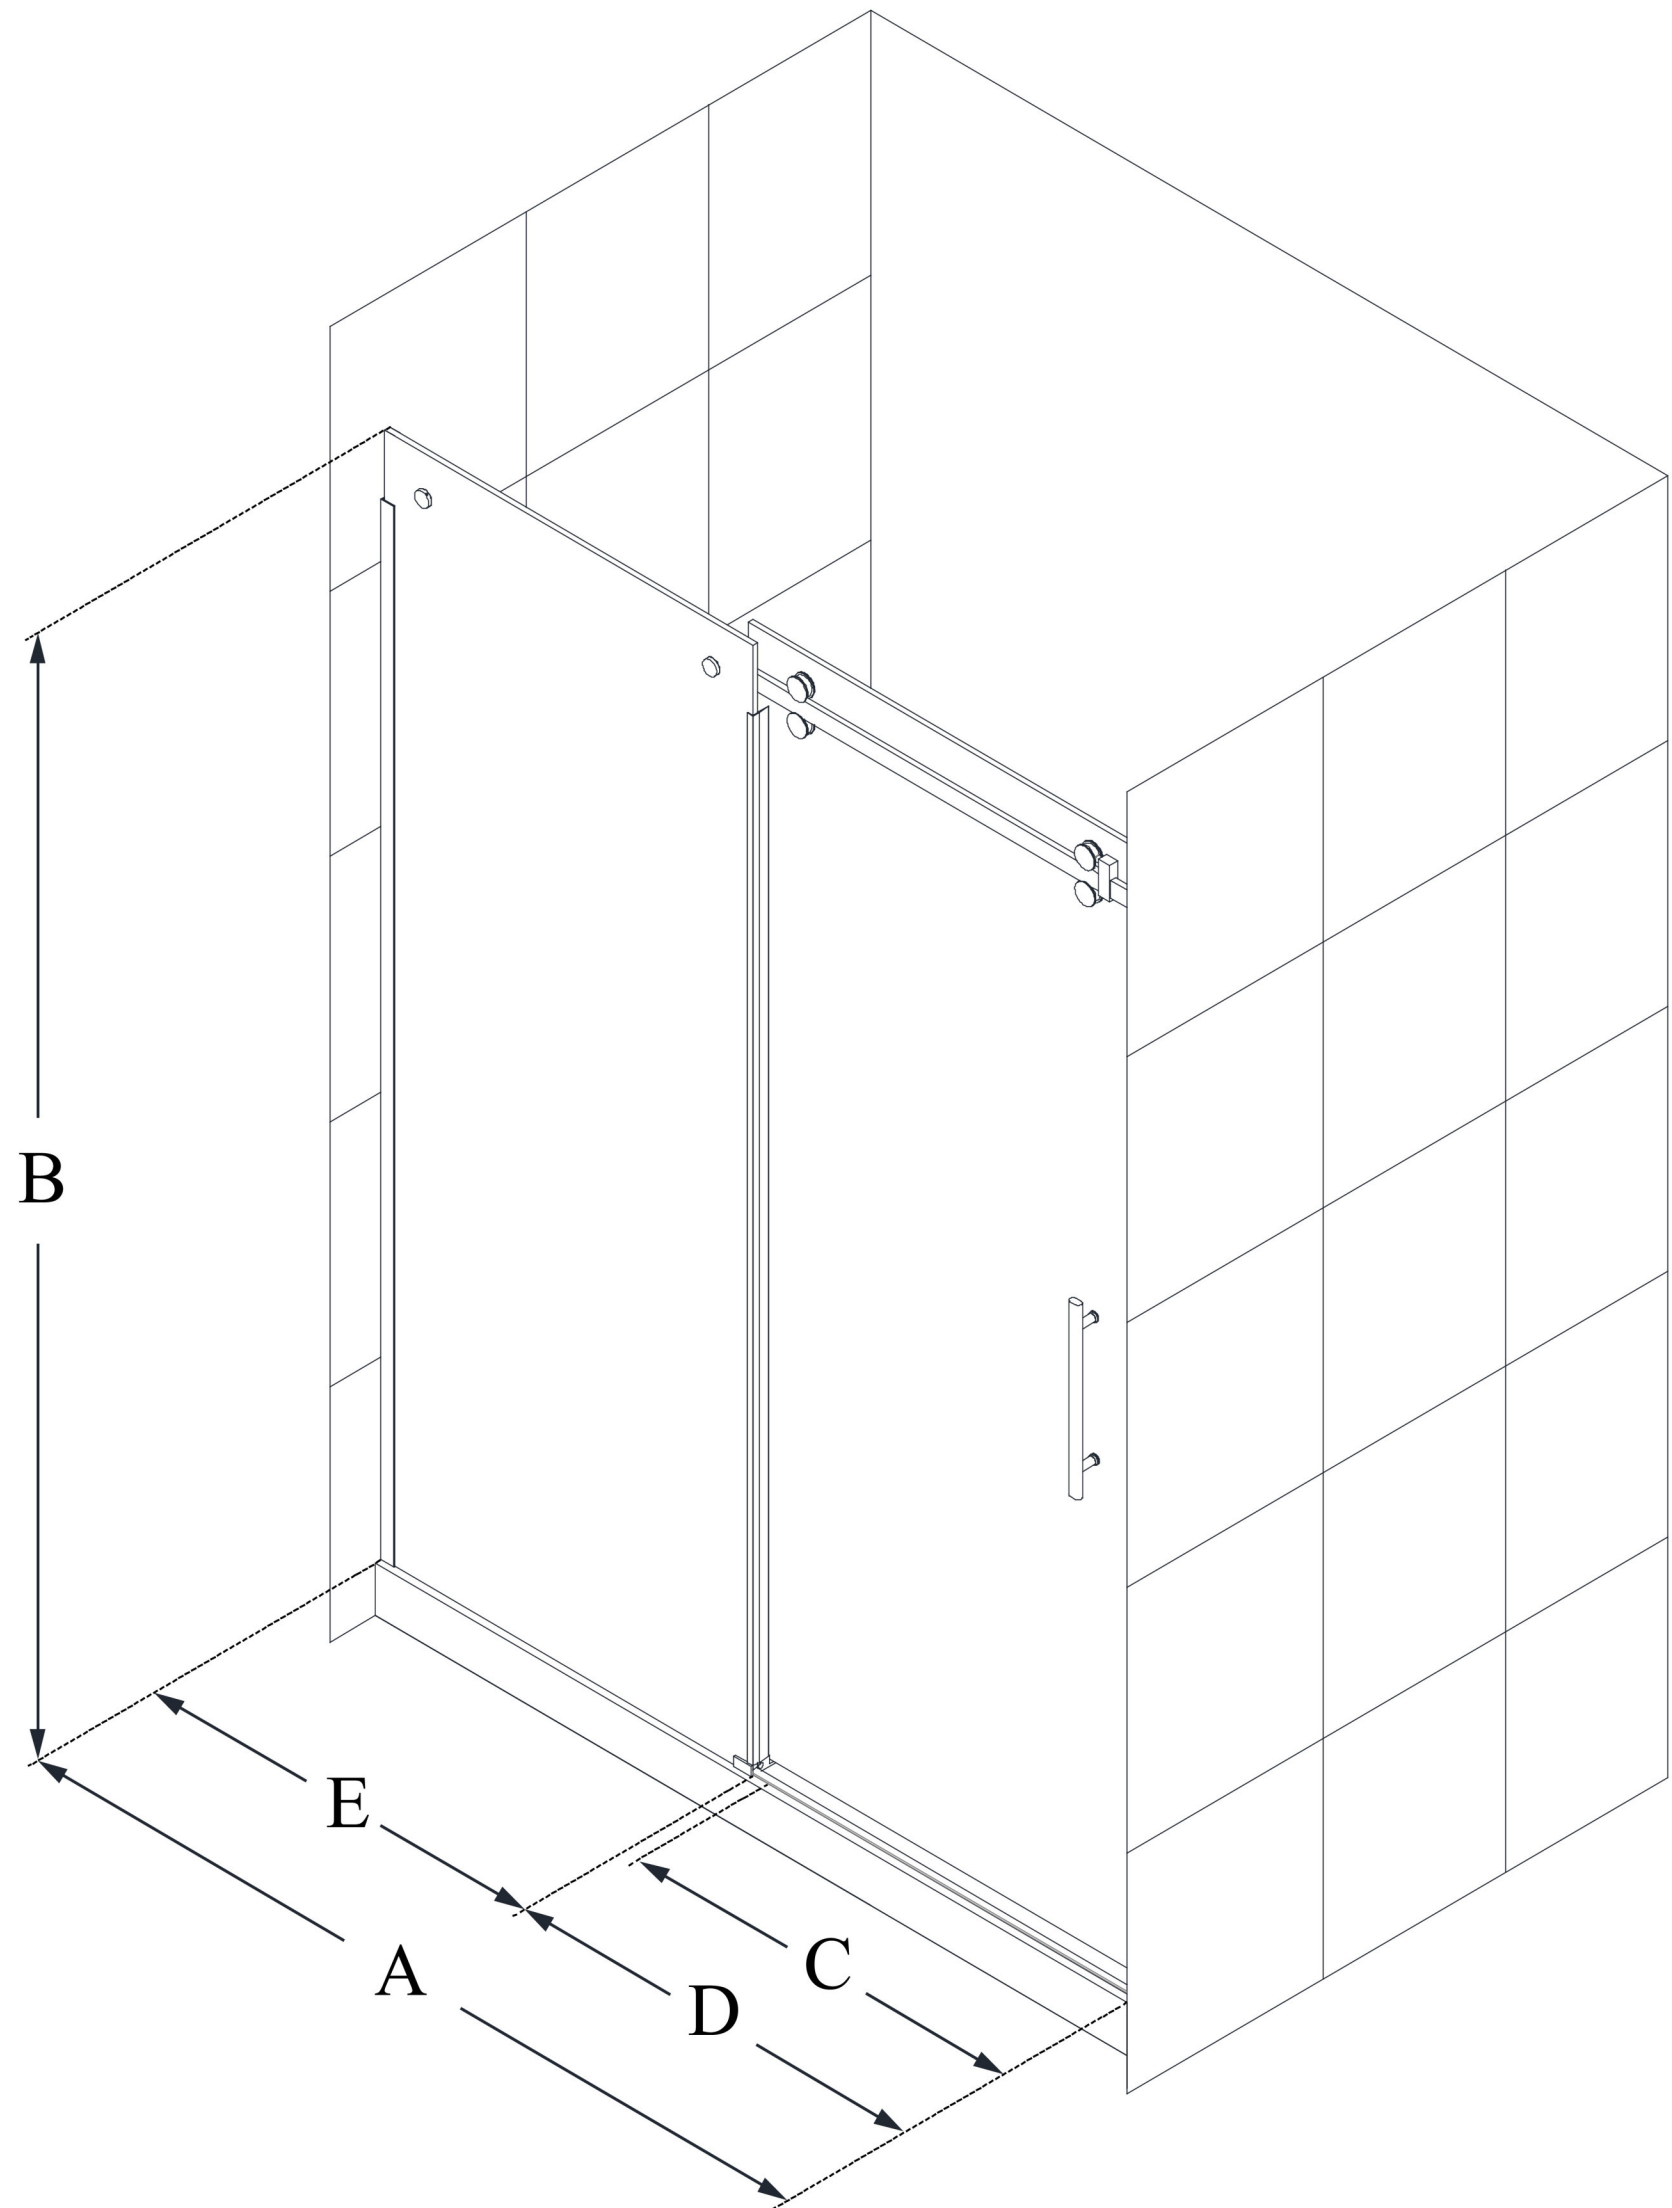

SHDR-6548760

ENIGMA SKY

DreamLine Enigma Sky 44-48
in. W x 76 in. H Frameless Sliding
Shower Door

SLIDING DOOR

CONFIGURATION DIMENSIONS:

A: 44 - 48 in.

MODEL WIDTH

B: 76 in.

MODEL HEIGHT

C: 15 3/8 - 19 3/8 in.

ACCESS WIDTH

D: 26 in.

DOOR WIDTH

E: 23 1/8 in.

INLINE PANEL WIDTH

DreamLine reserves the right to update or modify the hardware or materials pictured without prior notice for the purpose of product improvement and customer satisfaction.