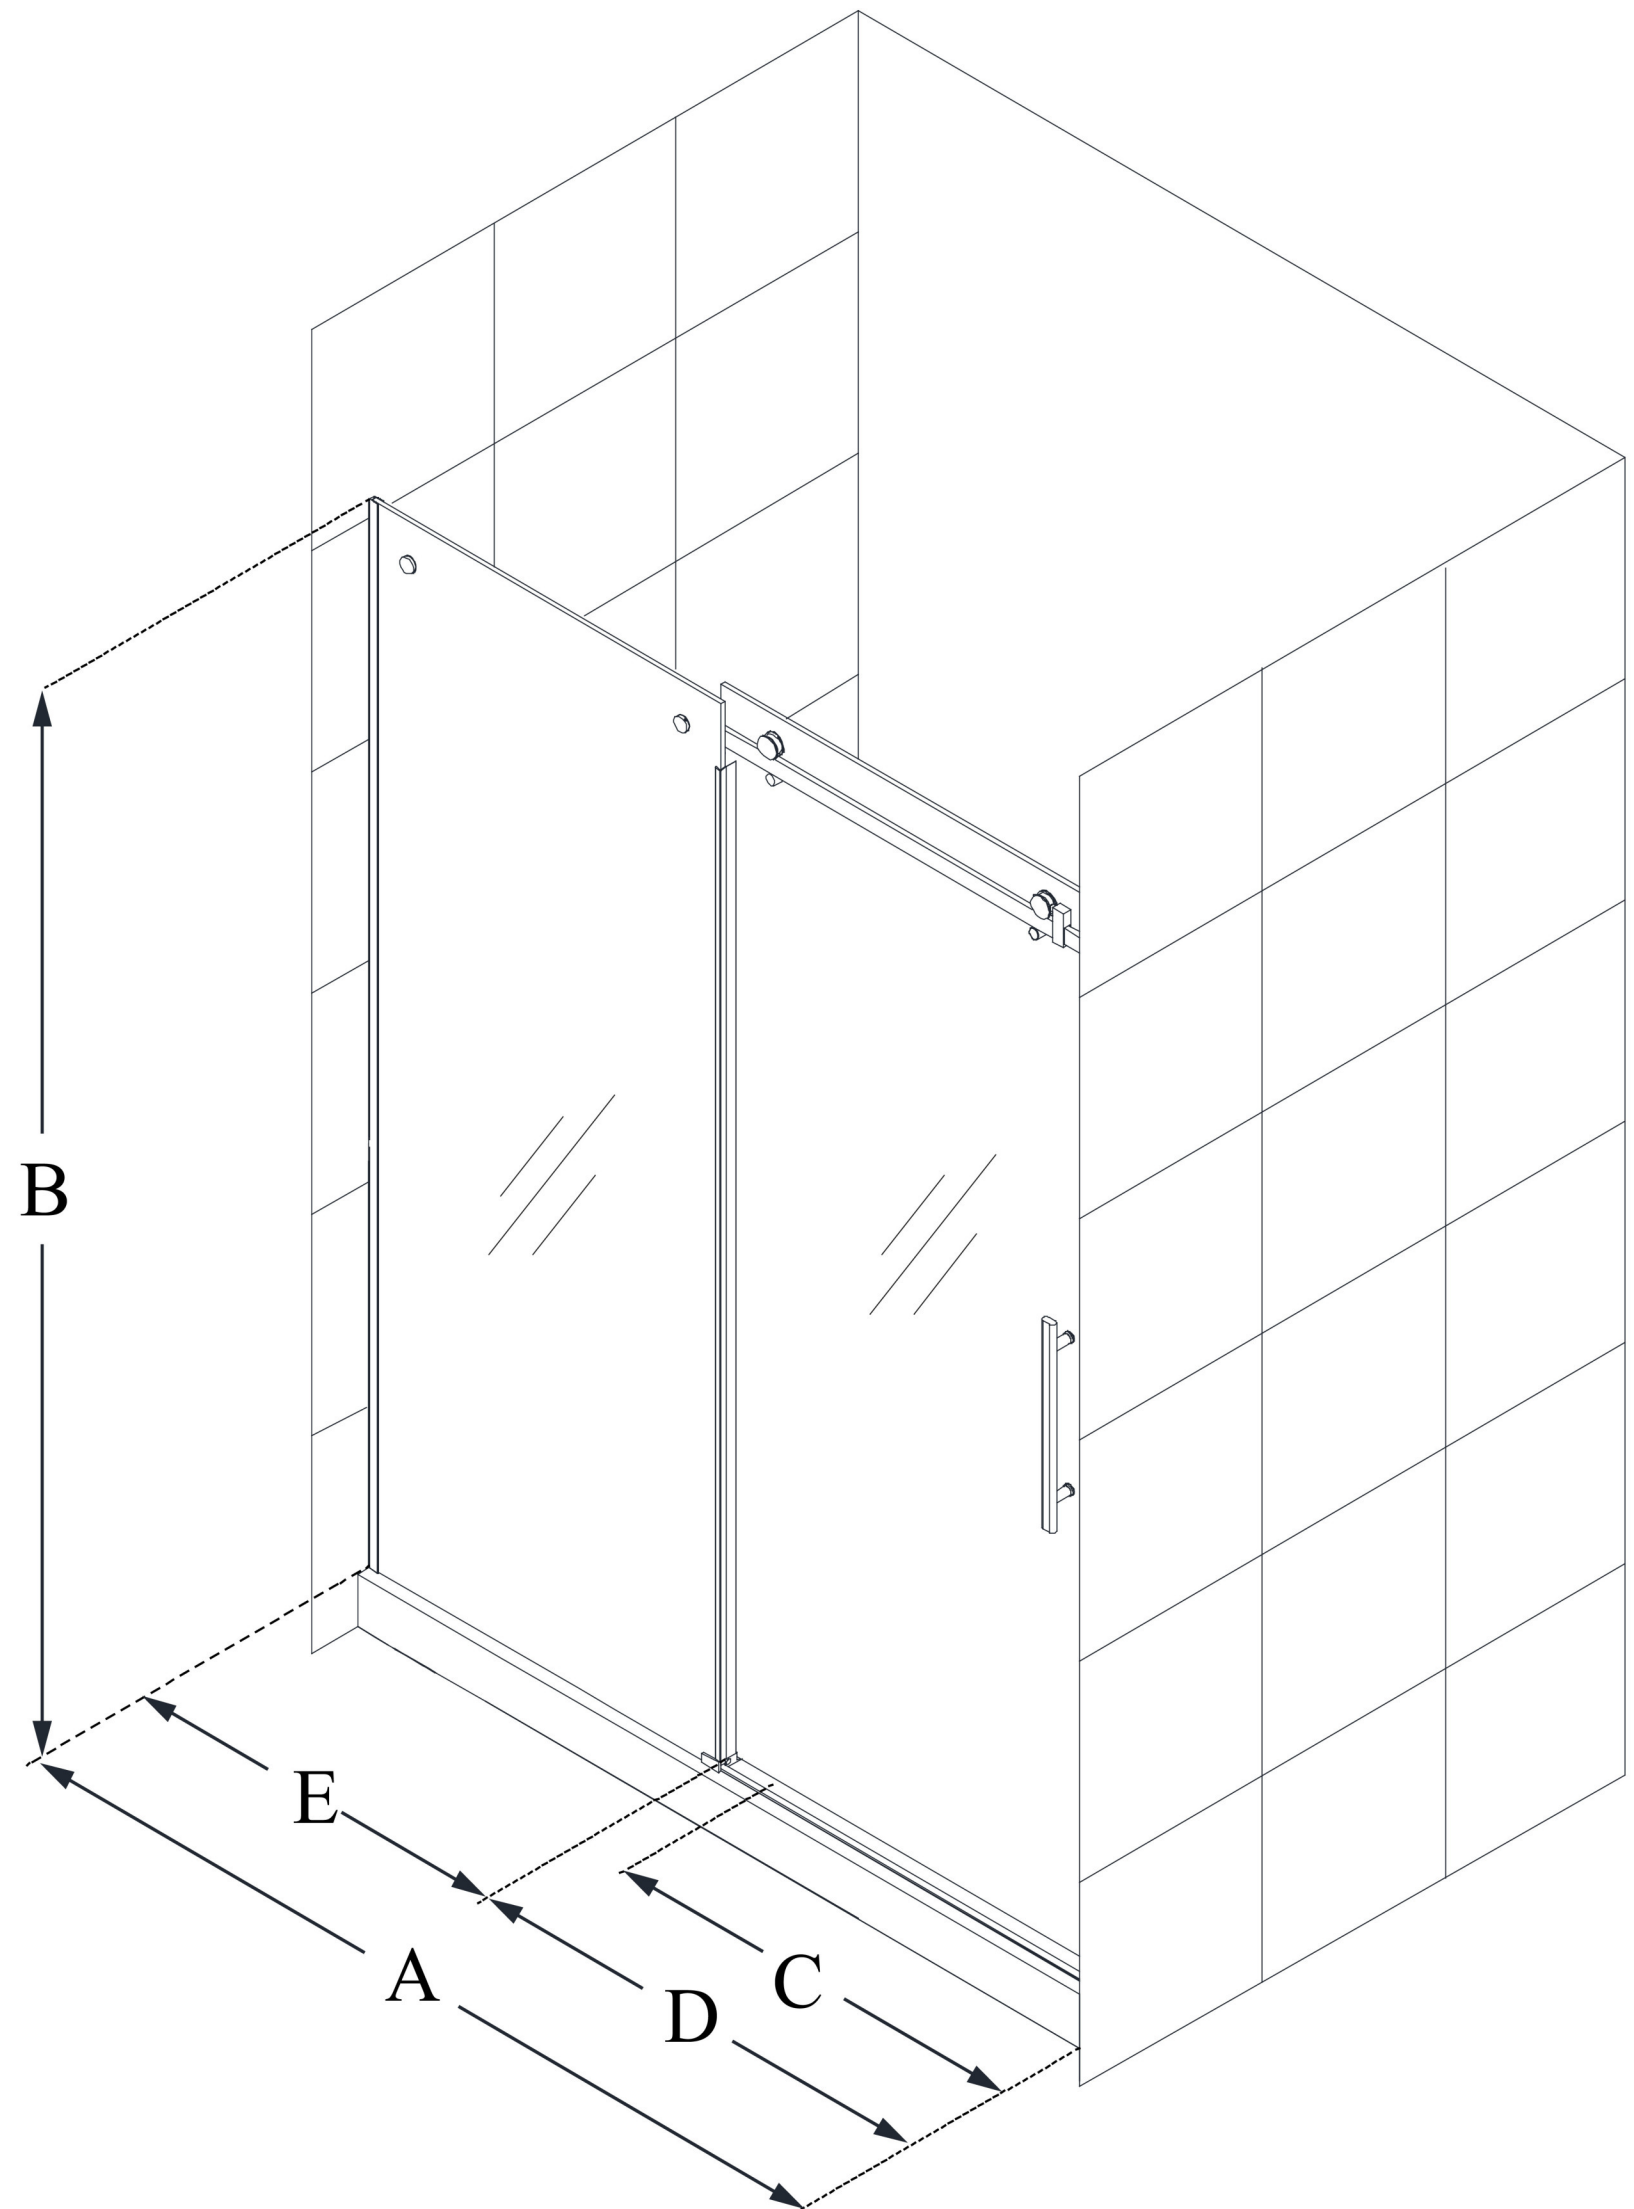

SHDR-64607610

ENIGMA AIR

DreamLine Enigma Air 56-60 in. W
x 76 in. H Frameless Sliding Shower
Door

SLIDING DOOR

CONFIGURATION DIMENSIONS:

A: 56 - 60 in.

MODEL WIDTH

B: 76 in.

MODEL HEIGHT

C: 22 - 26 in.

ACCESS WIDTH

D: 32 in.

DOOR WIDTH

E: 28 7/8 in.

INLINE PANEL WIDTH

DreamLine reserves the right to update or modify the hardware or materials pictured without prior notice for the purpose of product improvement and customer satisfaction.