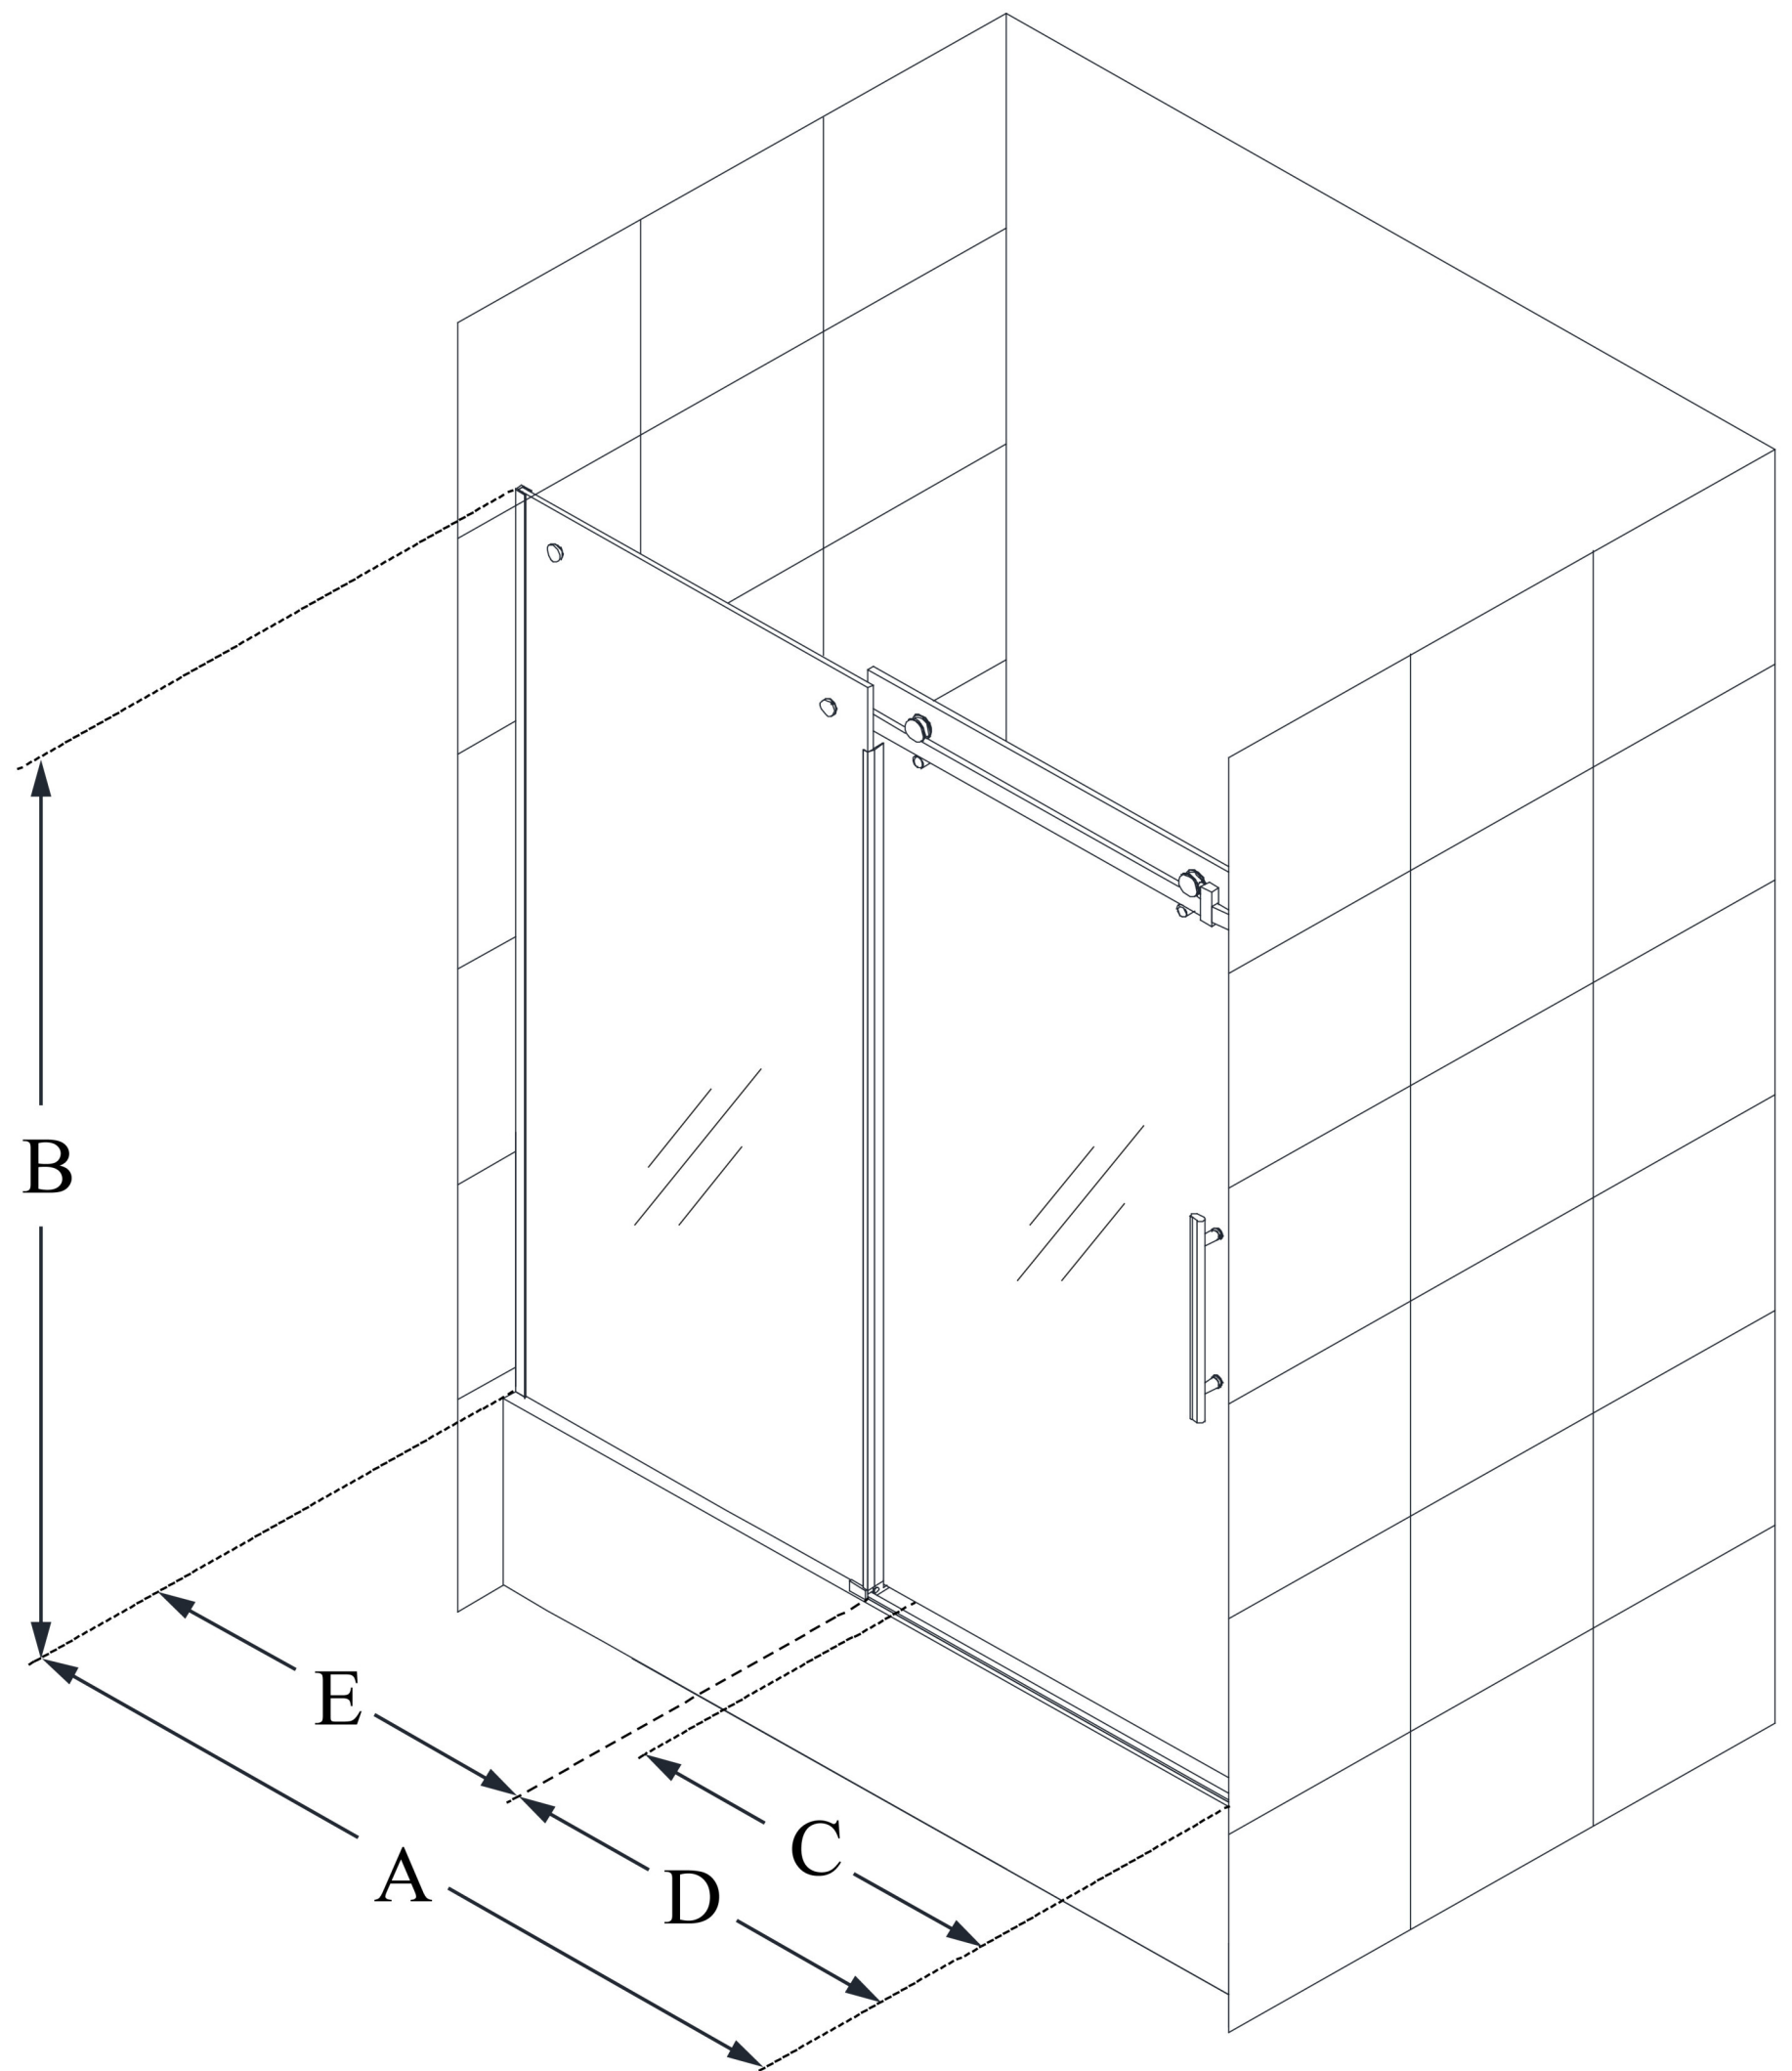

SHDR-64606210

ENIGMA AIR

DreamLine Enigma Air 56-60 in.
W x 62 in. H Frameless Sliding Tub
Door

SLIDING DOOR

CONFIGURATION DIMENSIONS:

A: 56 - 60 in.

MODEL WIDTH

B: 62 in.

MODEL HEIGHT

C: 22 - 26 in.

ACCESS WIDTH

D: 32 in.

DOOR WIDTH

E: 29 7/8 in.

INLINE PANEL WIDTH

DreamLine reserves the right to update or modify the hardware or materials pictured without prior notice for the purpose of product improvement and customer satisfaction.