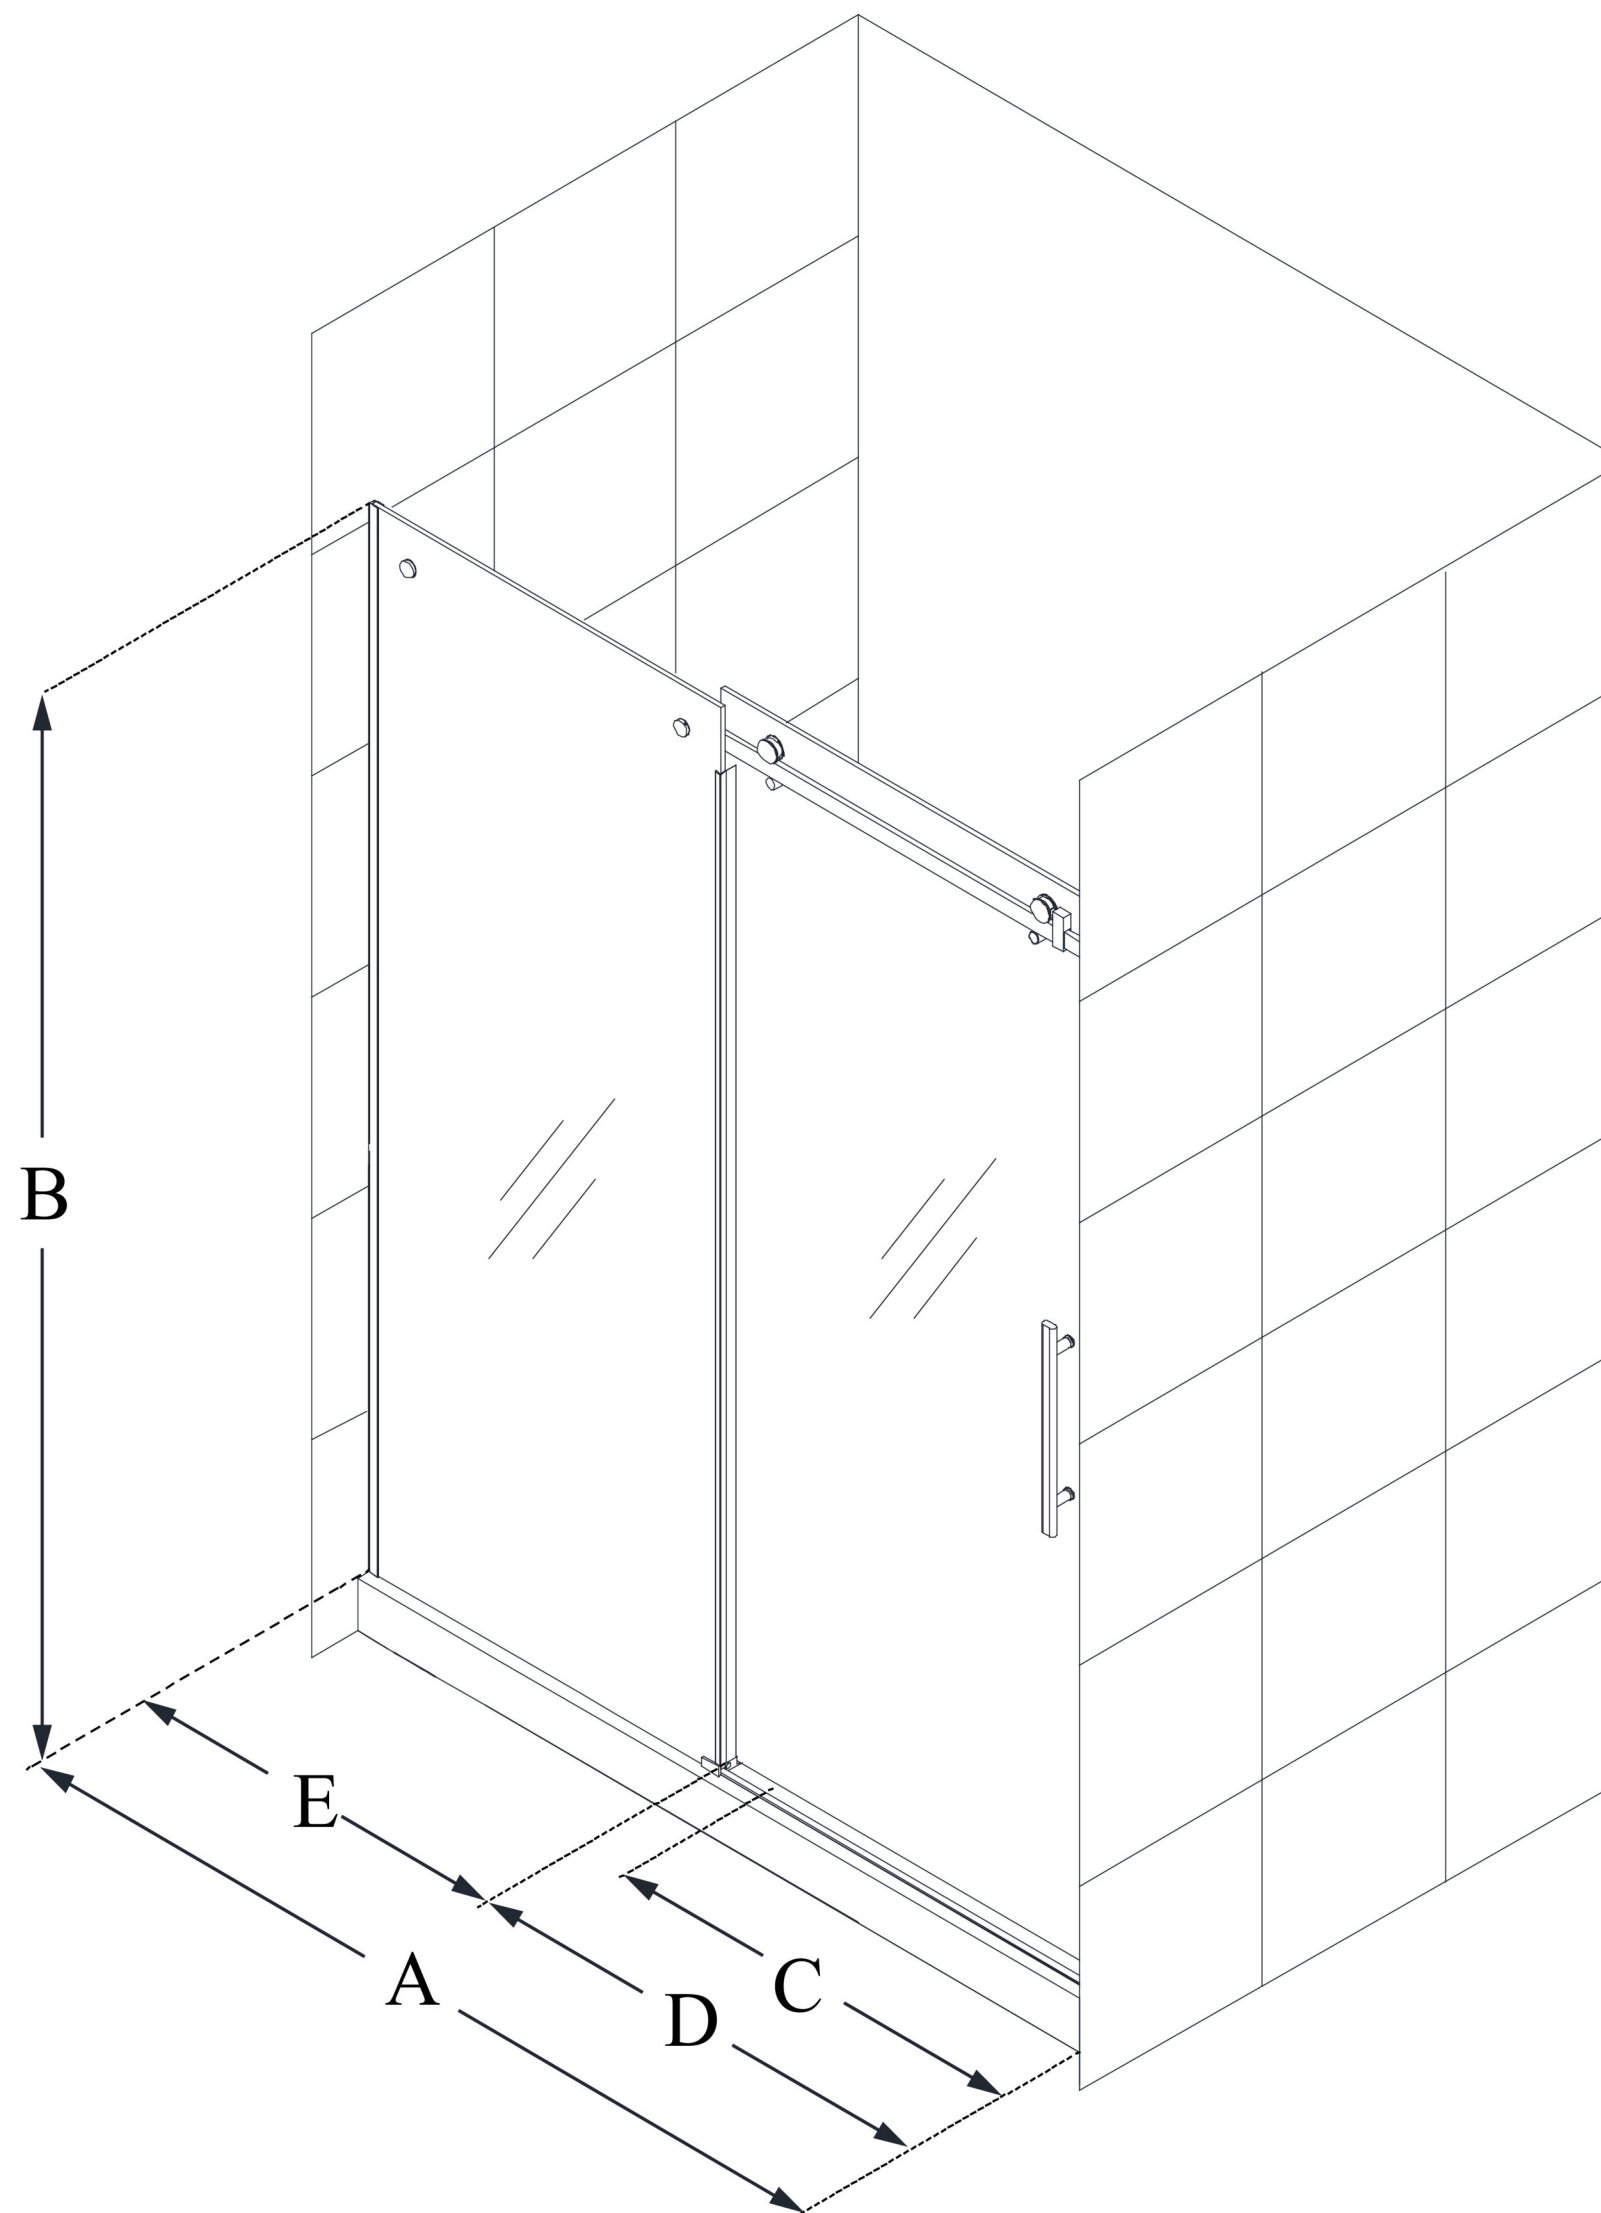

# ENIGMA AIR

DreamLine Enigma Air 44-48 in. W  
x 76 in. H Frameless Sliding Shower  
Door

**SLIDING DOOR**

## CONFIGURATION DIMENSIONS:

**A: 44 - 48 in.**

MODEL WIDTH

**B: 76 in.**

MODEL HEIGHT

**C: 16 - 20 in.**

ACCESS WIDTH

**D: 26 in.**

DOOR WIDTH

**E: 23 in.**

INLINE PANEL WIDTH

DreamLine reserves the right to update or modify the hardware or materials pictured without prior notice for the purpose of product improvement and customer satisfaction.