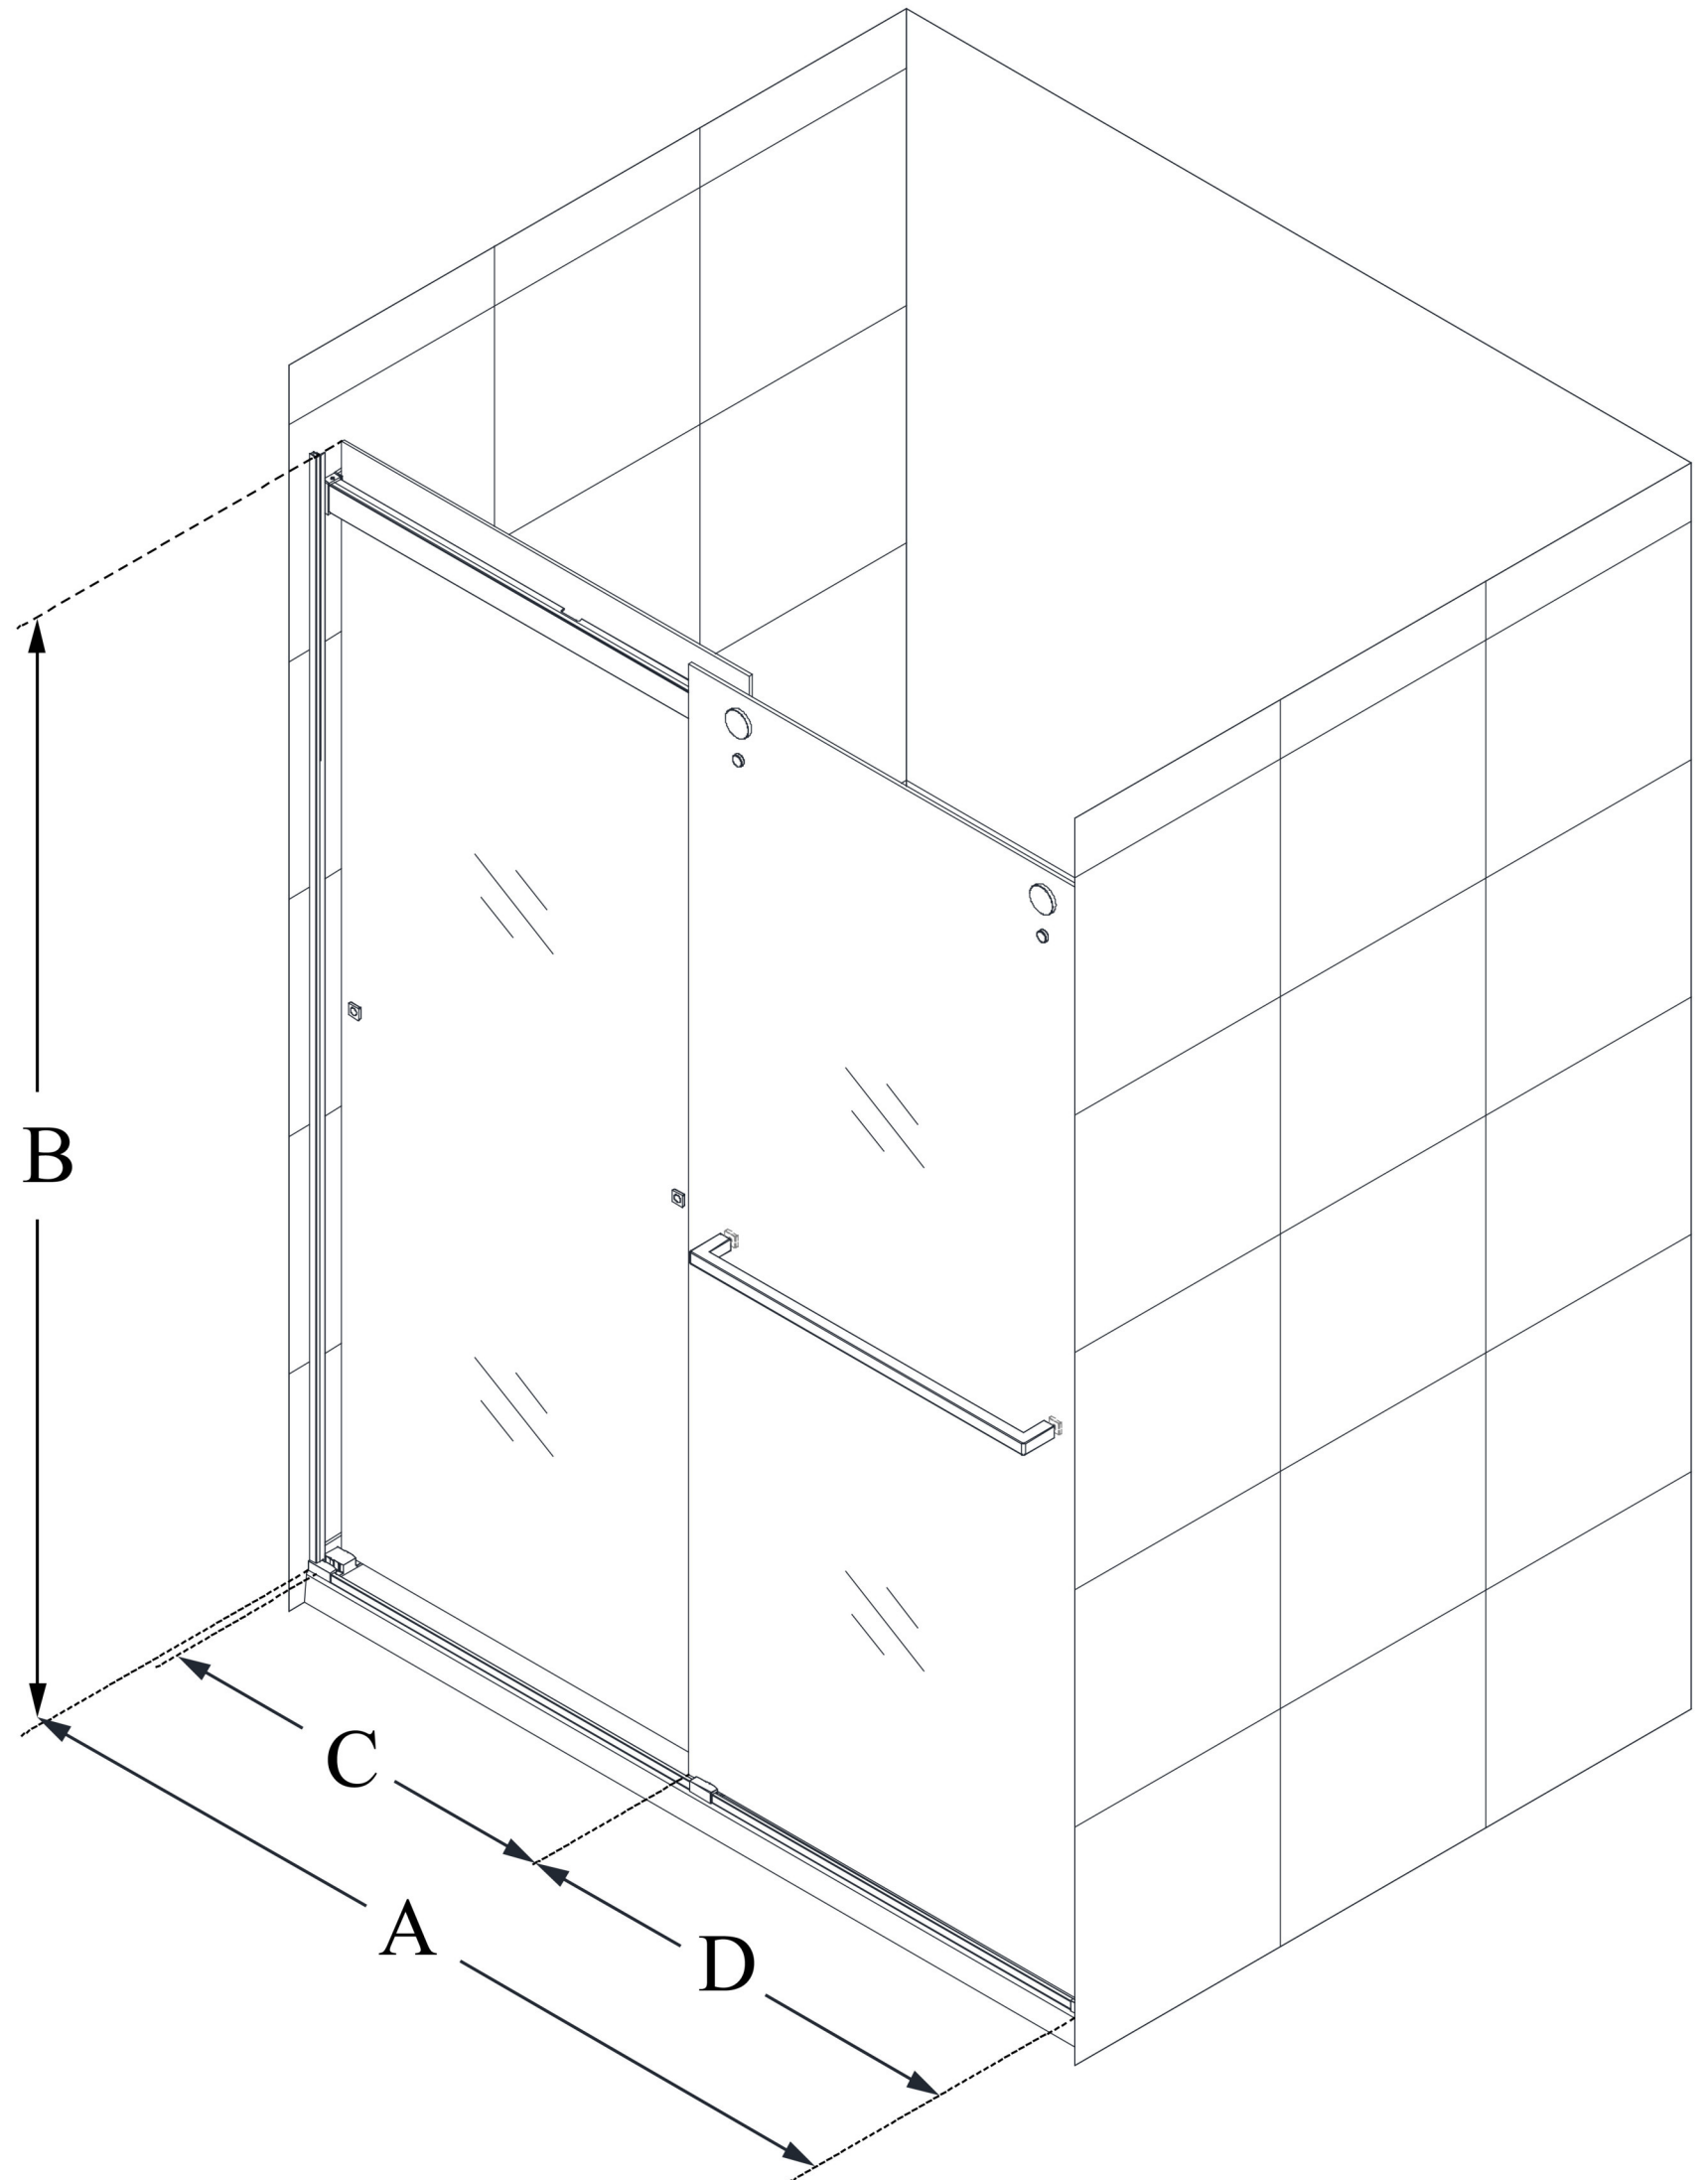

SHDR-6360760

ESSENCE

DreamLine Essence 56-60 in. W x
76 in. H Frameless Bypass Shower
Door

BYPASS DOOR

CONFIGURATION DIMENSIONS:

A: 56 - 60 in.

MODEL WIDTH

B: 76 in.

MODEL HEIGHT

C: 24 - 28 in.

ACCESS WIDTH

D: 31 5/16 in.

DOOR WIDTH

DreamLine reserves the right to update or modify the hardware or materials pictured without prior notice for the purpose of product improvement and customer satisfaction.