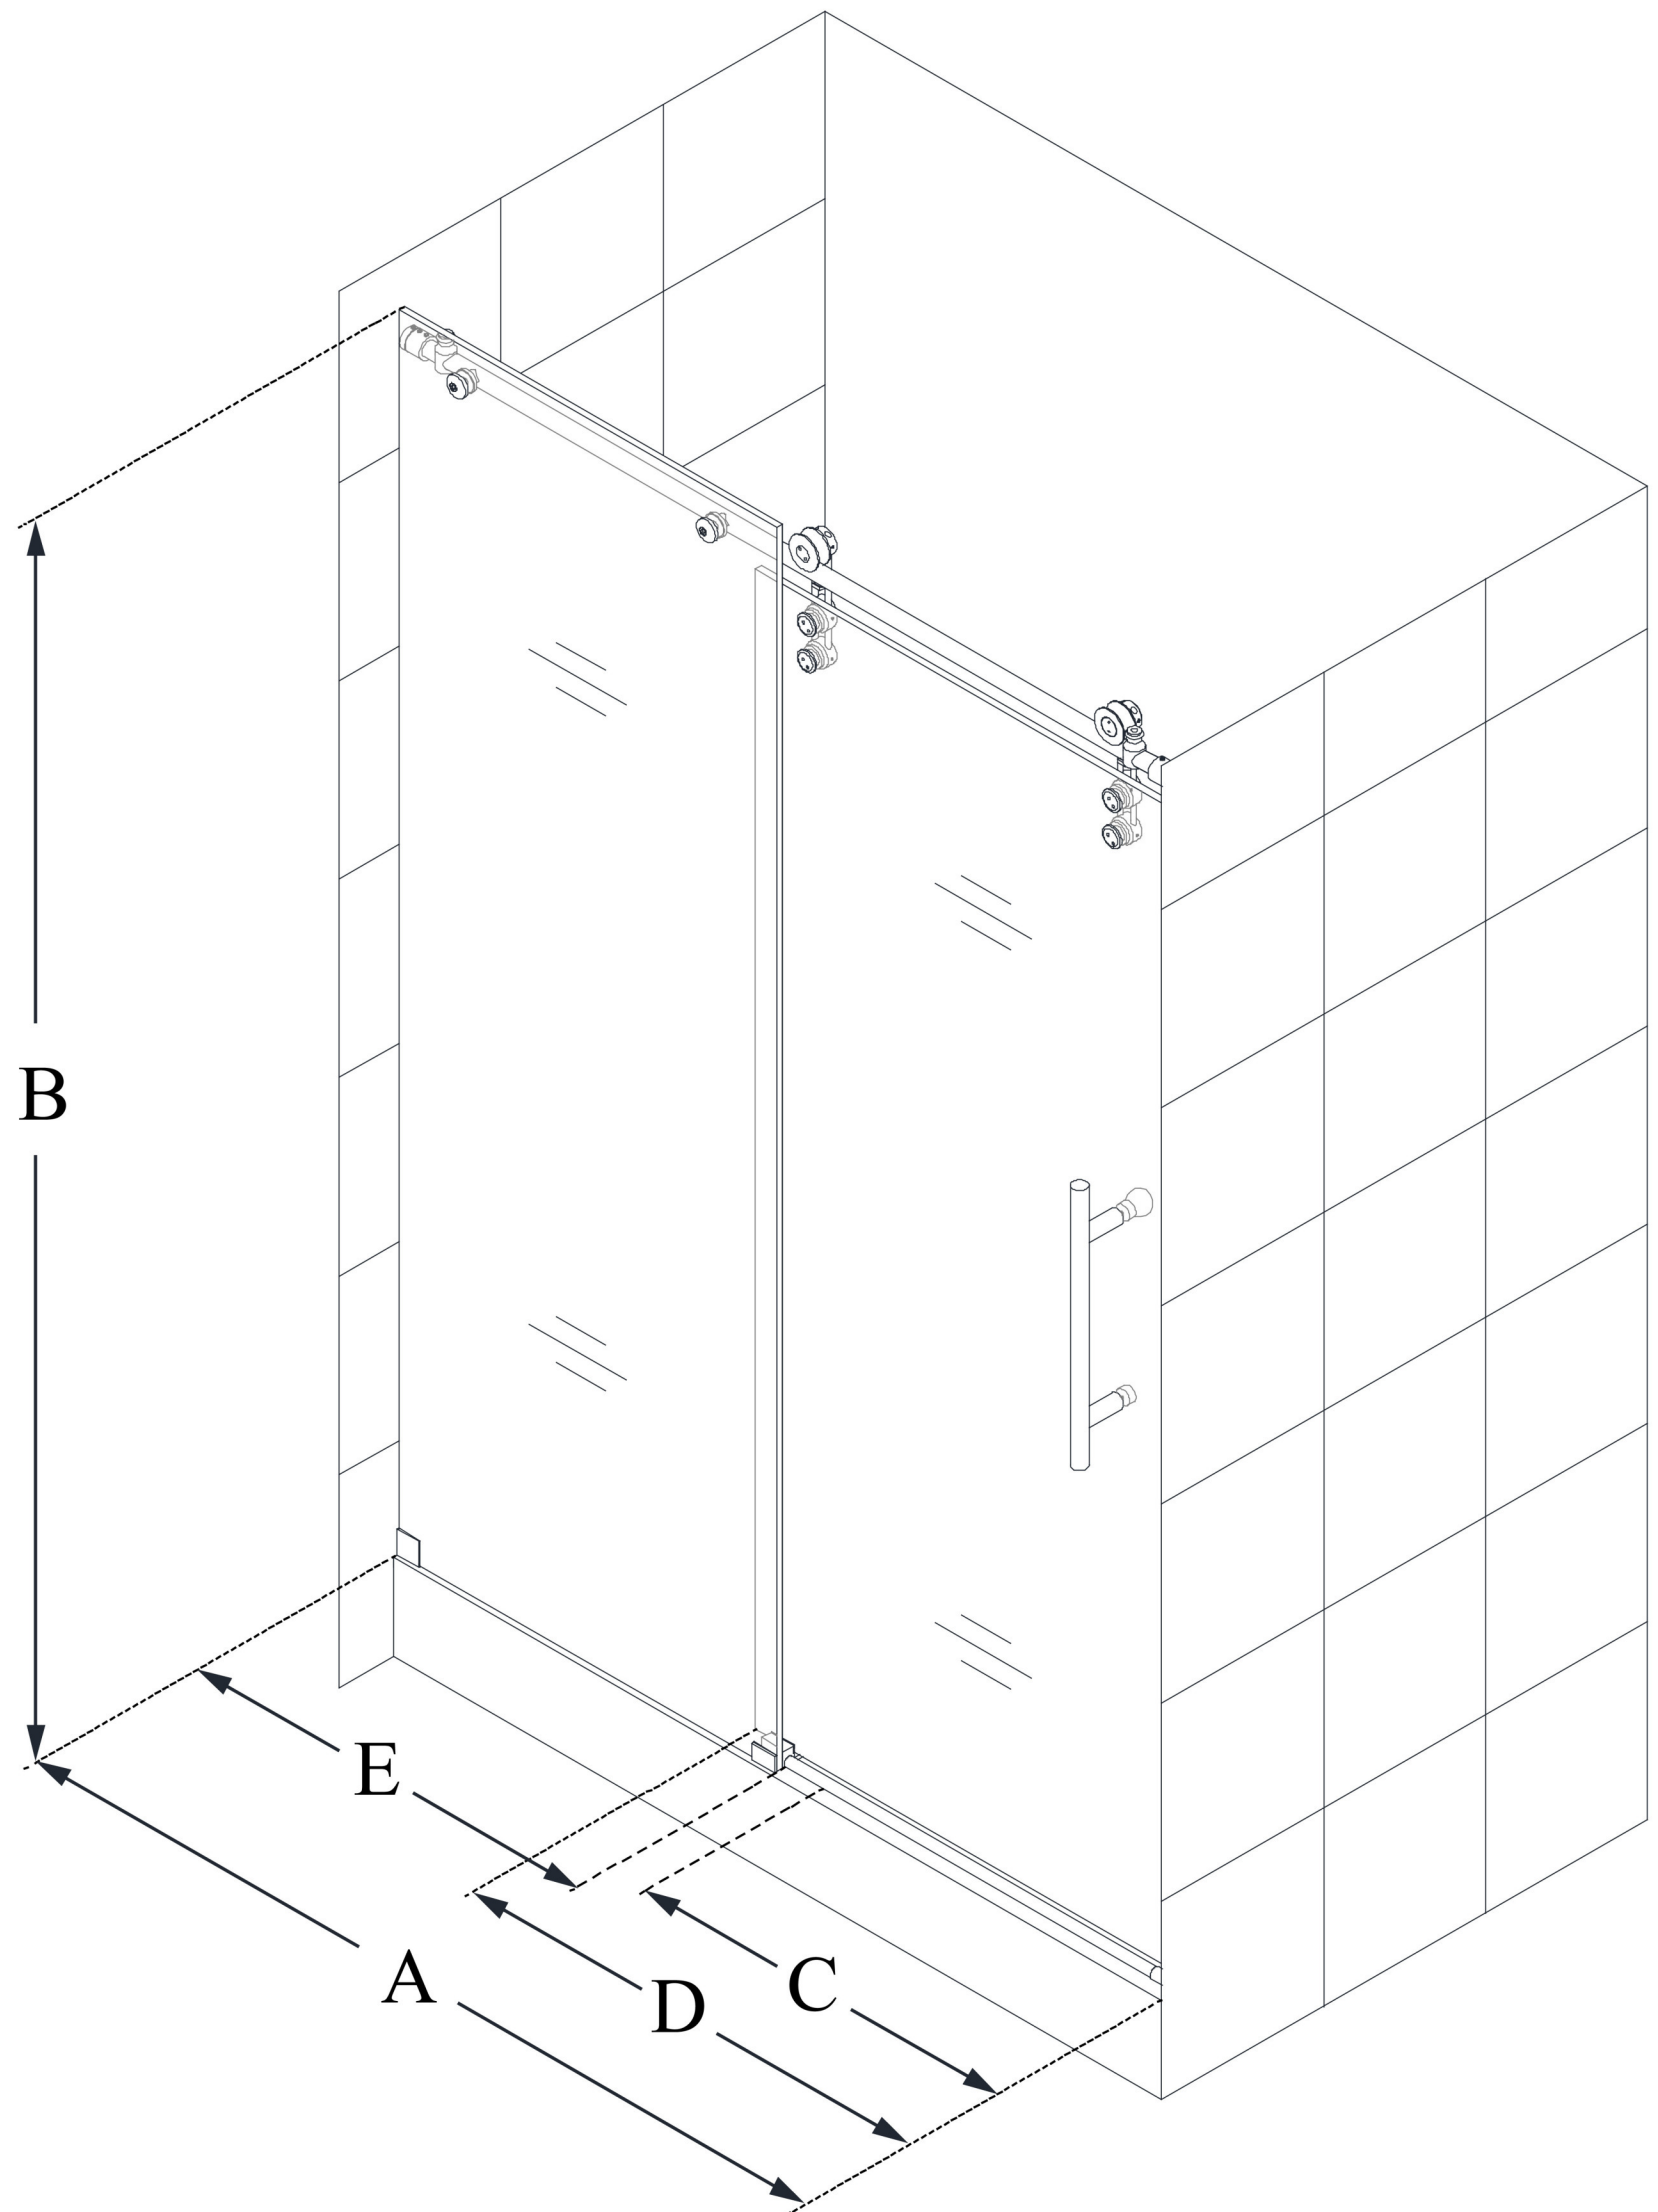

## ENIGMA-Z

DreamLine Enigma-Z 56-60 in. W  
x 76 in. H Fully Frameless Sliding  
Shower Door

SLIDING DOOR

### CONFIGURATION DIMENSIONS:

**A: 56 - 60 in.**

MODEL WIDTH

**B: 76 in.**

MODEL HEIGHT

**C: 23 - 27 in.**

ACCESS WIDTH

**D: 32 in.**

DOOR WIDTH

**E: 29 3/16 in.**

INLINE PANEL WIDTH

DreamLine reserves the right to update or modify the hardware or materials pictured without prior notice for the purpose of product improvement and customer satisfaction.