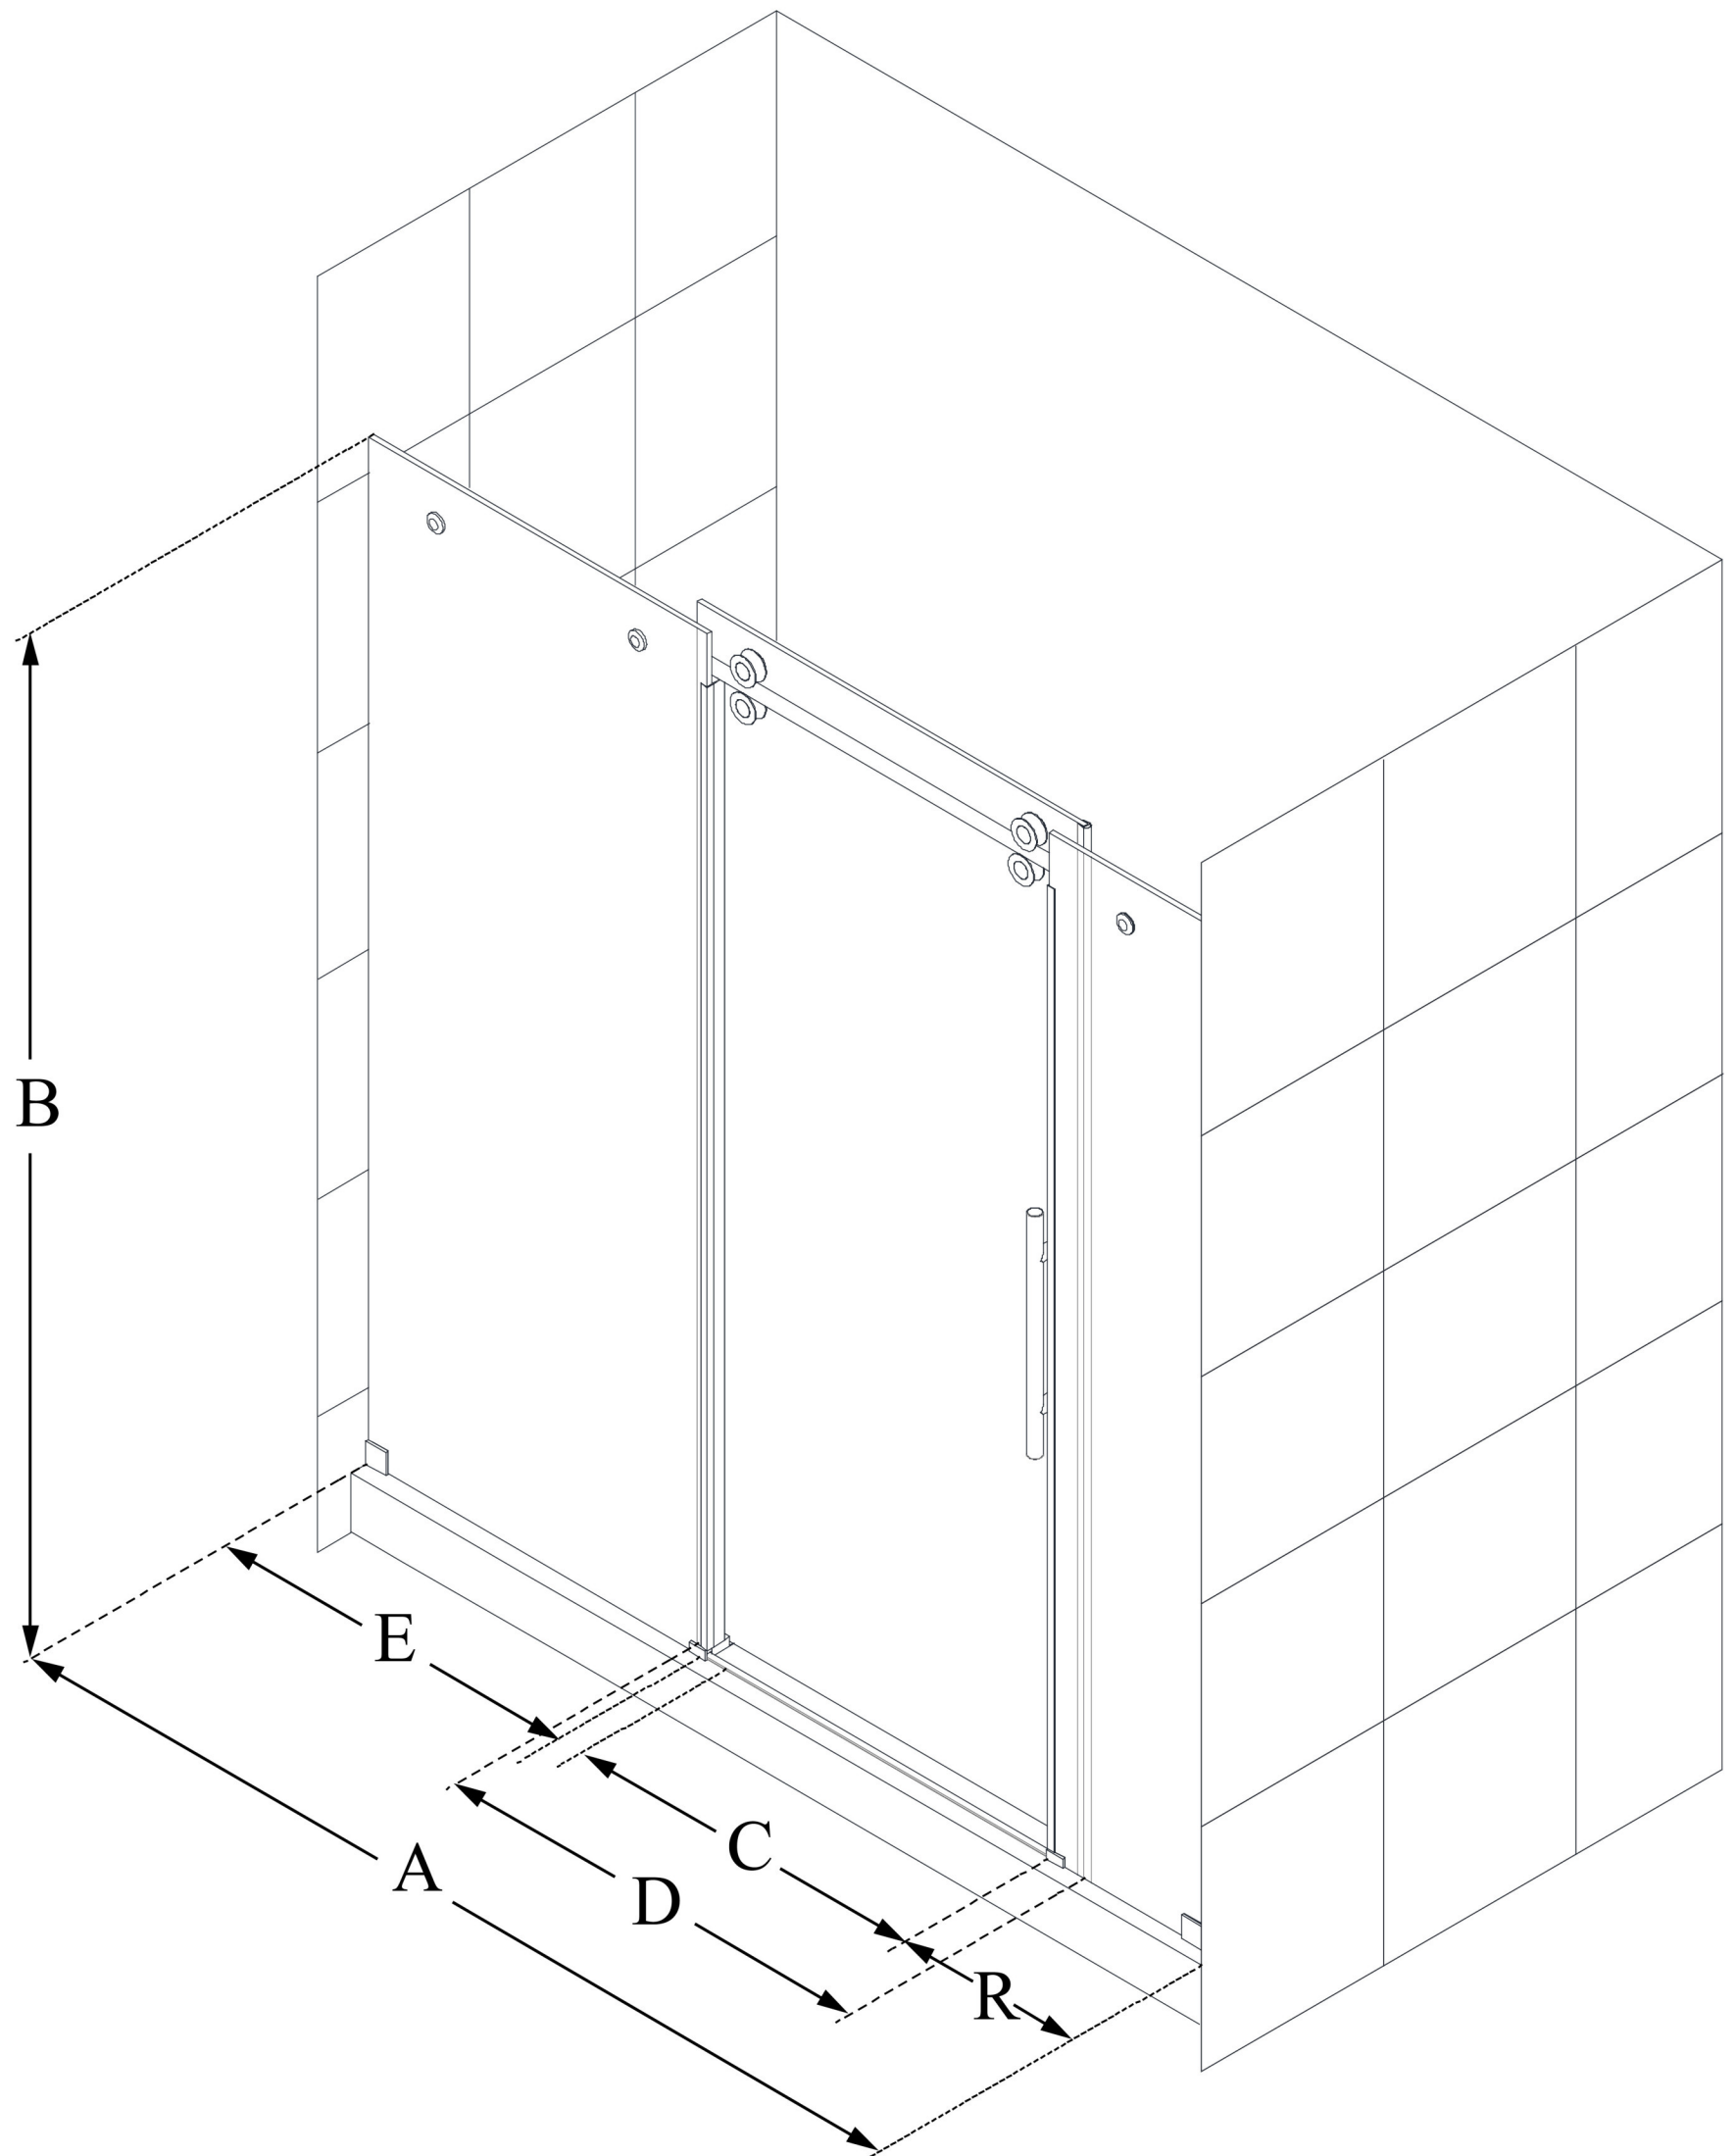

**SHDR-61727620**

**ENIGMA-XO**

DreamLine Enigma-XO 68-72 in.  
W x 76 in. H Fully Frameless Sliding  
Shower Door

**SLIDING DOOR**

**CONFIGURATION  
DIMENSIONS:**

**A: 68 - 72 in.**

MODEL WIDTH

**B: 76 in.**

MODEL HEIGHT

**C: 21 5/8 - 25 5/8 in.**

ACCESS WIDTH

**D: 32 1/16 in.**

DOOR WIDTH

**E: 29 3/16 in.**

INLINE PANEL WIDTH

**R: 13 3/8 in.**

RETURN PANEL WIDTH

DreamLine reserves the right to update or modify the hardware or materials pictured without prior notice for the purpose of product improvement and customer satisfaction.