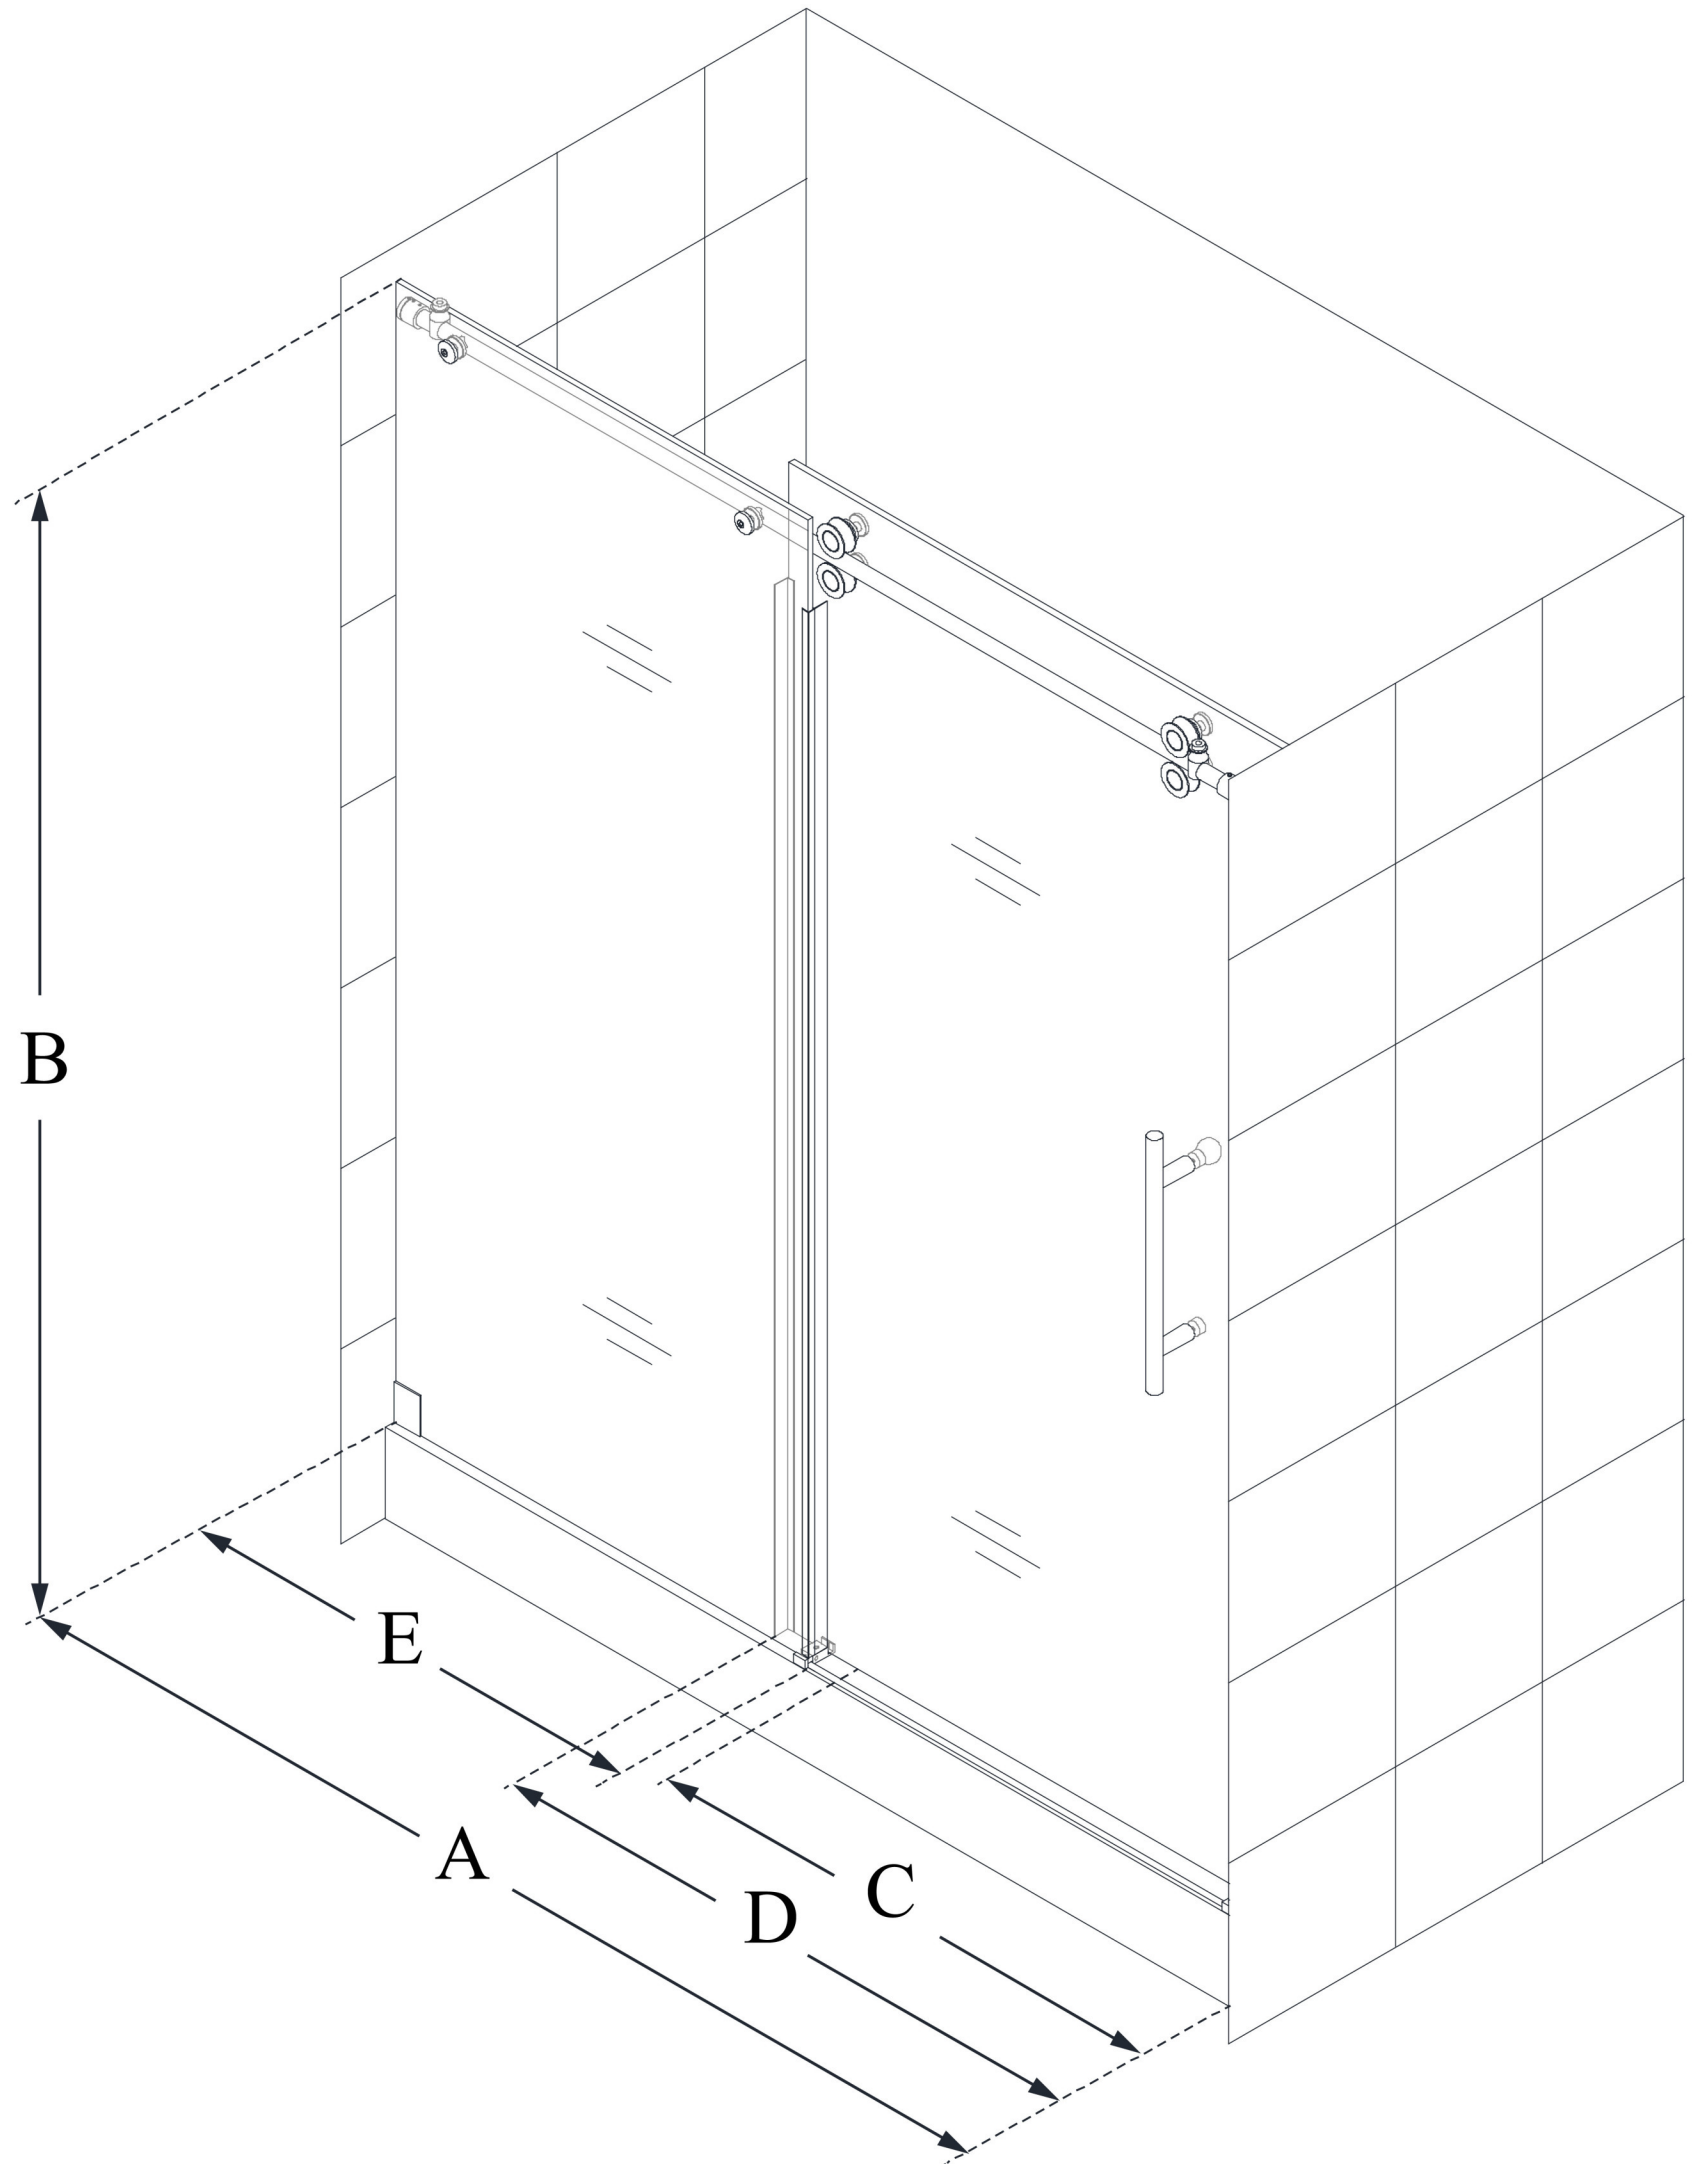

## **ENIGMA-XO**

DreamLine Enigma-XO 56-60 in.  
W x 76 in. H Fully Frameless Sliding  
Shower Door

**SLIDING DOOR**

### **CONFIGURATION DIMENSIONS:**

**A: 56 in. - 60 in.**

MODEL WIDTH

**B: 76 in.**

MODEL HEIGHT

**C: 22 in. - 26 in.**

ACCESS WIDTH

**D: 32 1/16 in.**

DOOR WIDTH

**E: 29 3/16 in.**

INLINE PANEL WIDTH

DreamLine reserves the right to update or modify the hardware or materials pictured without prior notice for the purpose of product improvement and customer satisfaction.