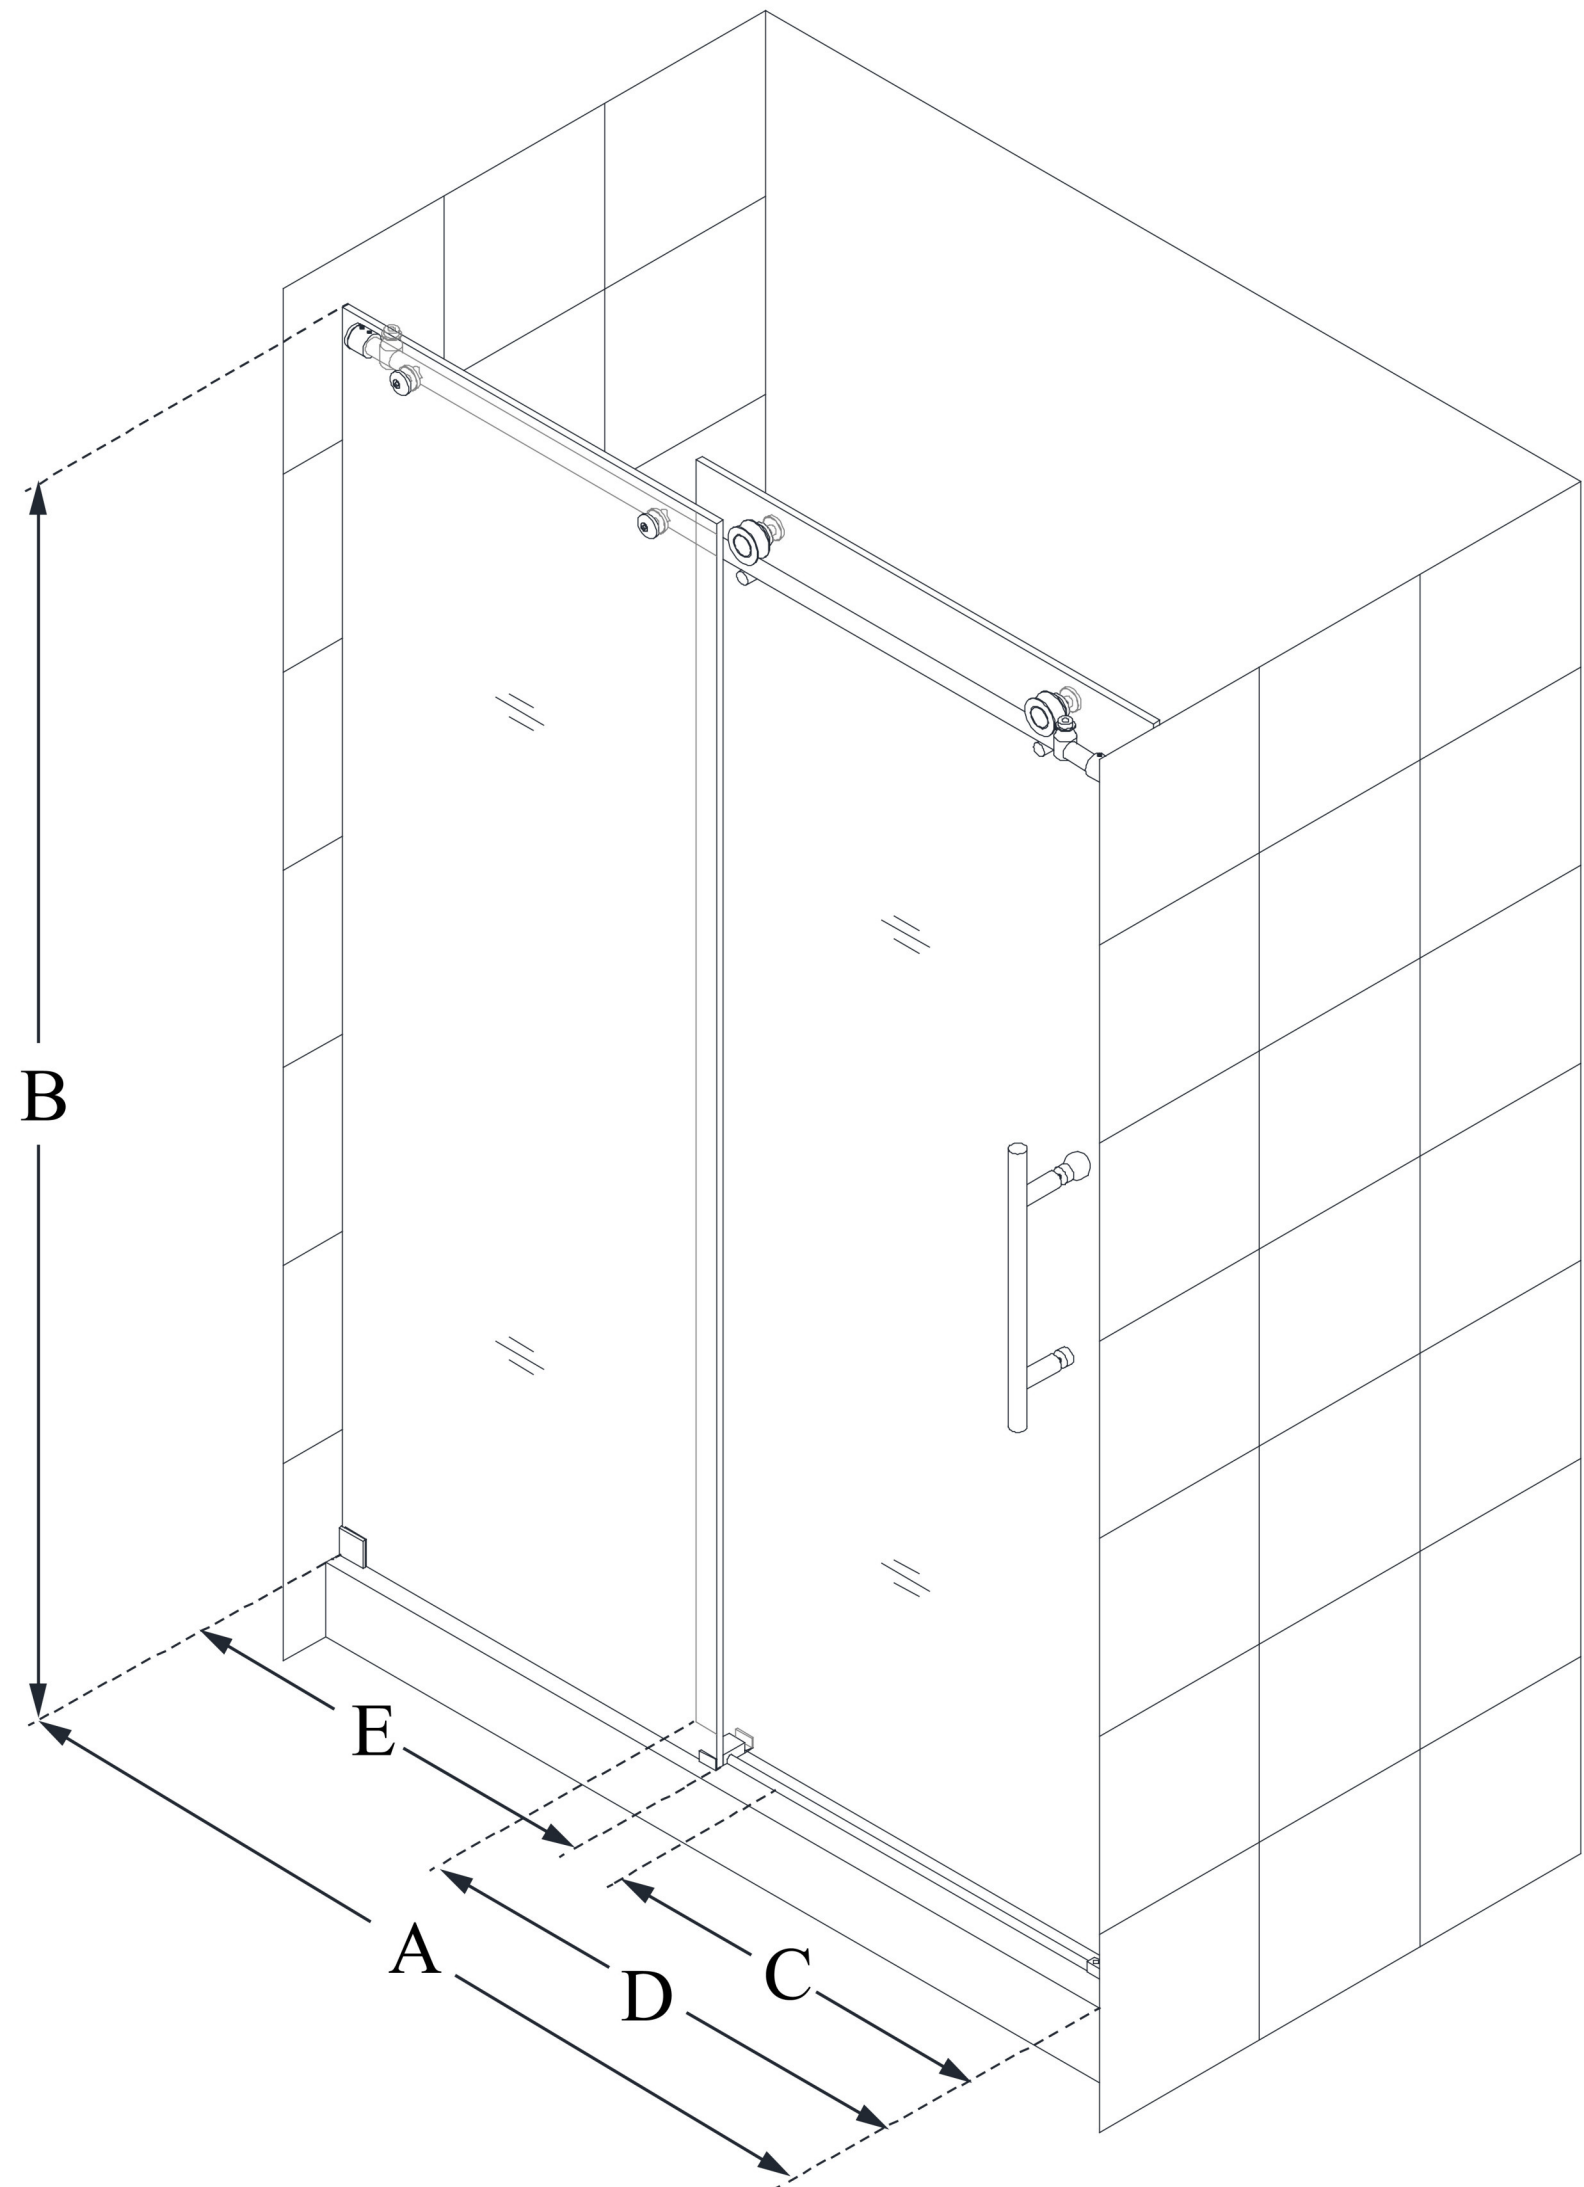

SHDR-61607610

ENIGMA-X

DreamLine Enigma-X 56-60 in. W
x 76 in. H Fully Frameless Sliding
Shower Door

SLIDING DOOR

CONFIGURATION DIMENSIONS:

A: 56 - 60 in.

MODEL WIDTH

B: 76 in.

MODEL HEIGHT

C: 23 - 27 in.

ACCESS WIDTH

D: 32 in.

DOOR WIDTH

E: 29 3/16 in.

INLINE PANEL WIDTH

DreamLine reserves the right to update or modify the hardware or materials pictured without prior notice for the purpose of product improvement and customer satisfaction.