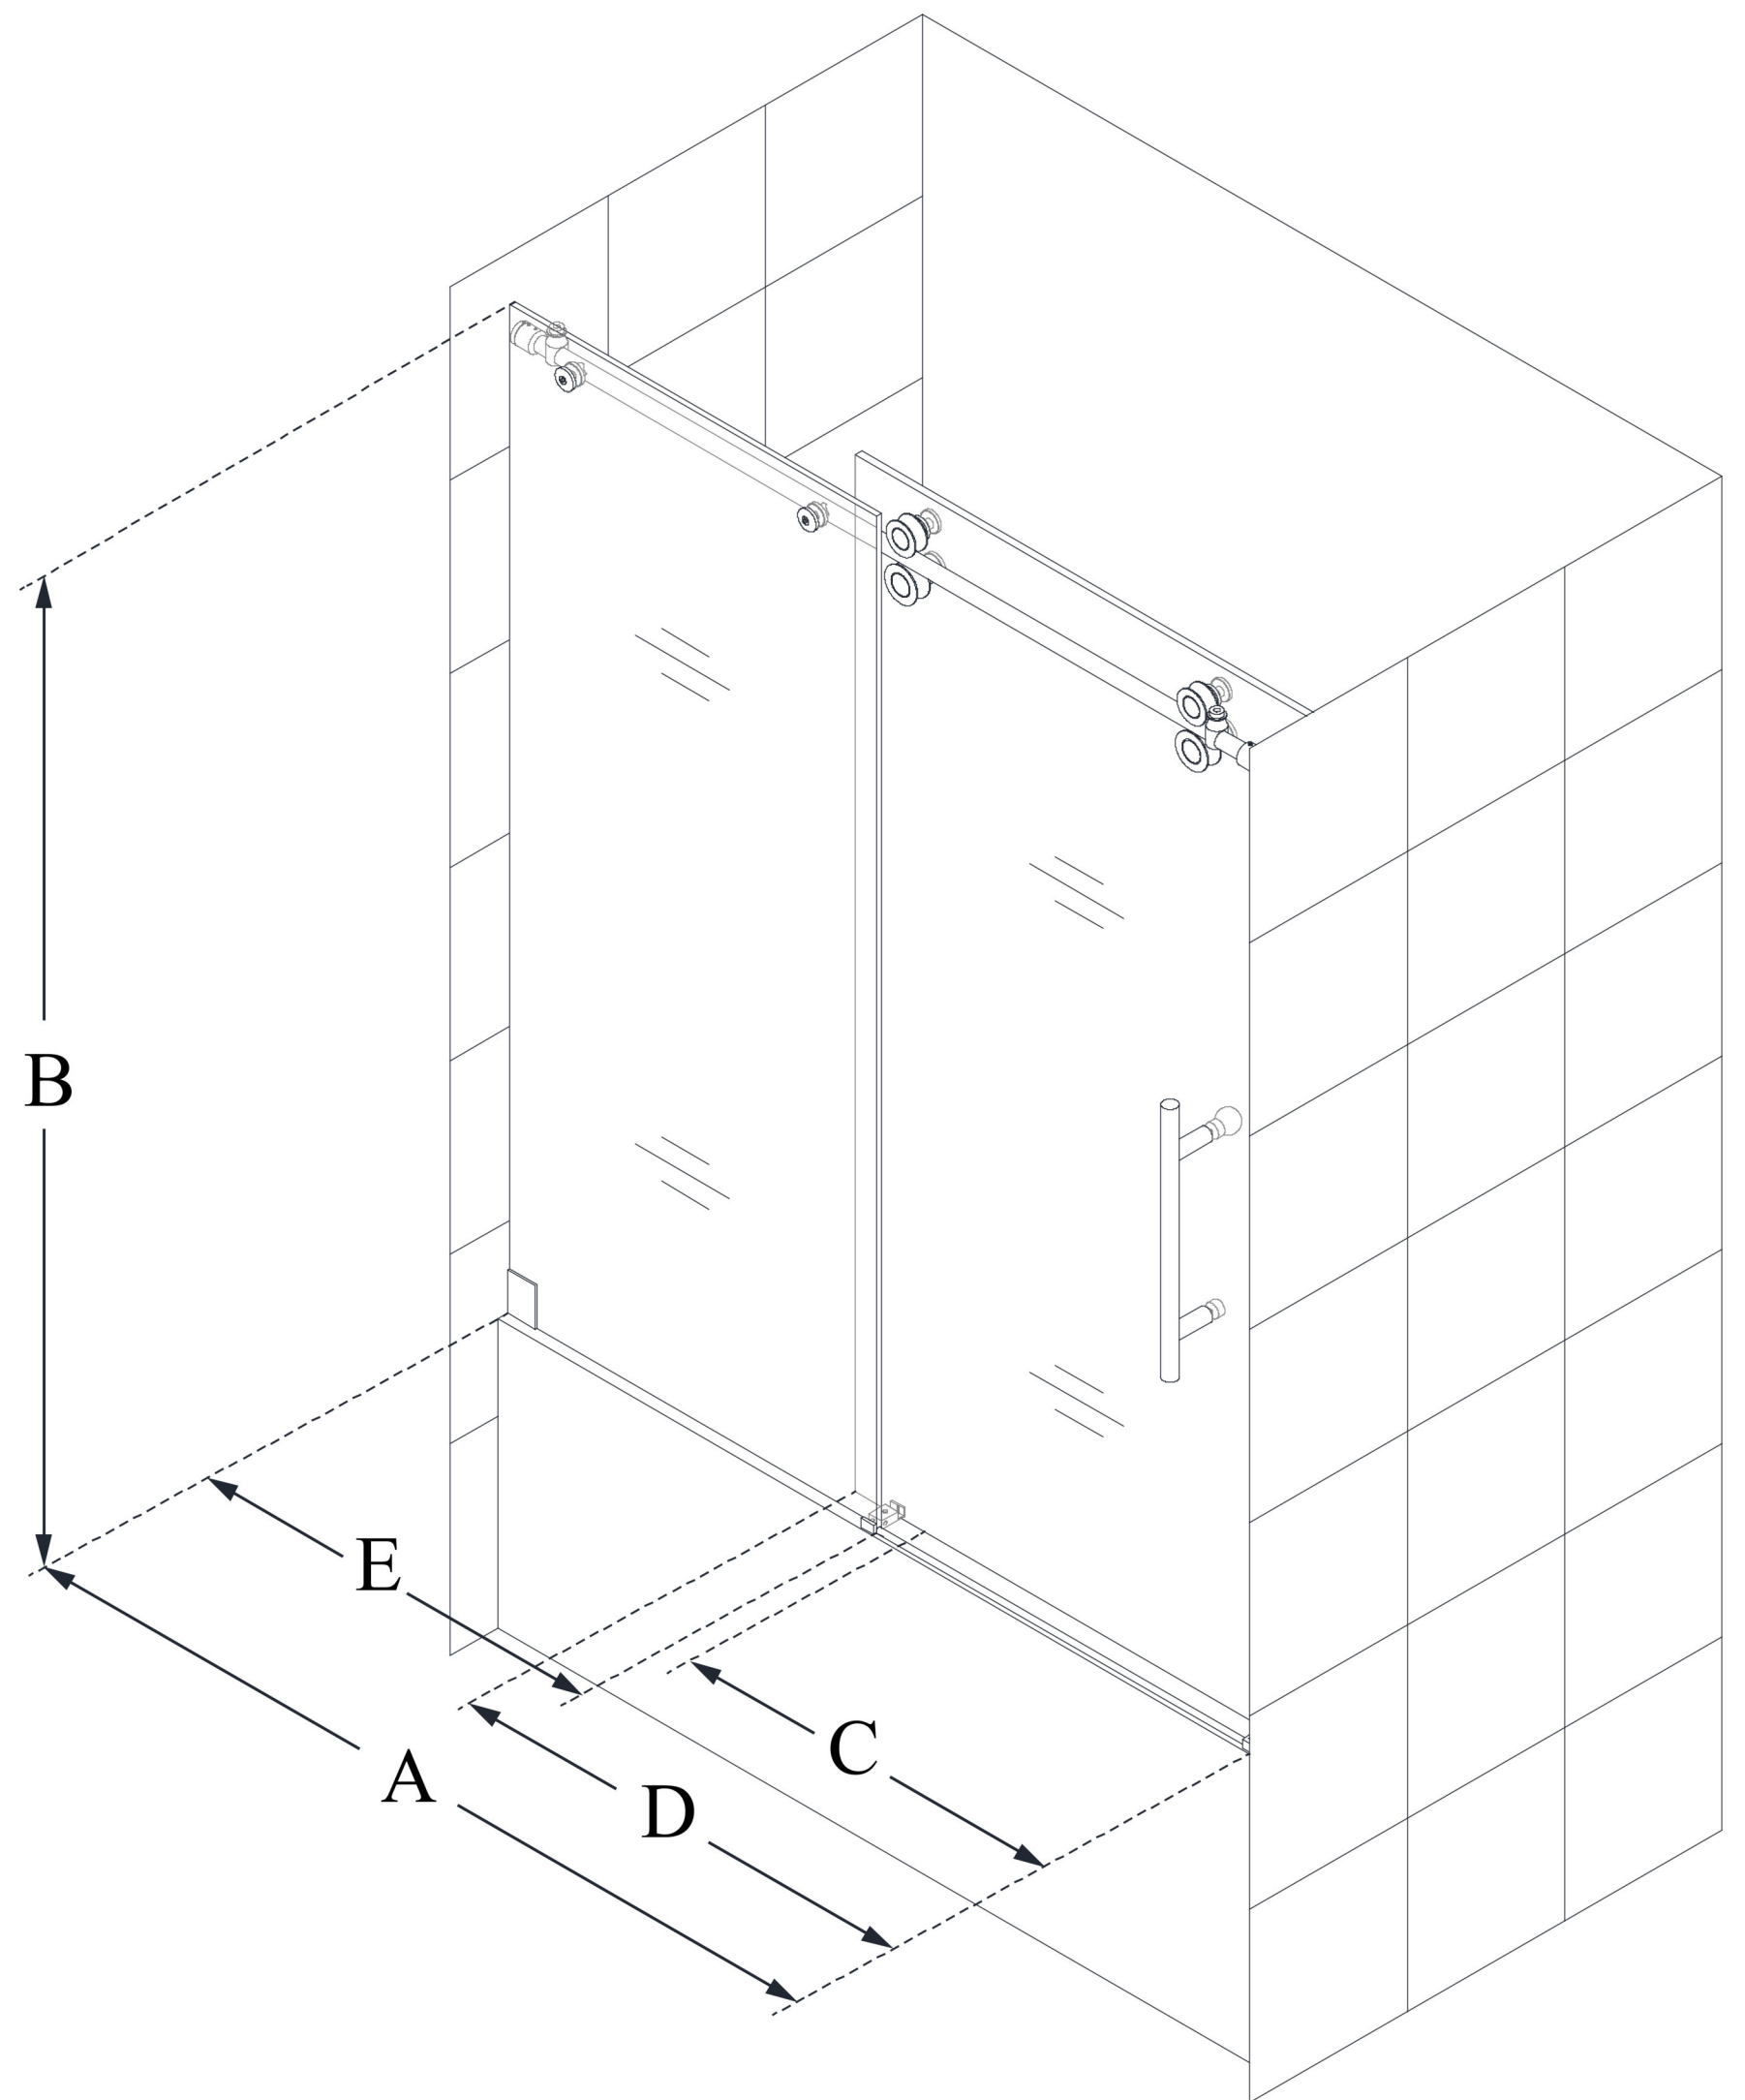

SHDR-61606220

ENIGMA-XO

DreamLine Enigma-XO 56-59 in.
W x 62 in. H Fully Frameless Sliding
Tub Door

SLIDING DOOR

CONFIGURATION DIMENSIONS:

A: 55 - 59 in.

MODEL WIDTH

B: 62 in.

MODEL HEIGHT

C: 22 1/2 - 26 1/2 in.

ACCESS WIDTH

D: 31 9/16 in.

DOOR WIDTH

E: 28 11/16 in.

INLINE PANEL WIDTH

DreamLine reserves the right to update or modify the hardware or materials pictured without prior notice for the purpose of product improvement and customer satisfaction.