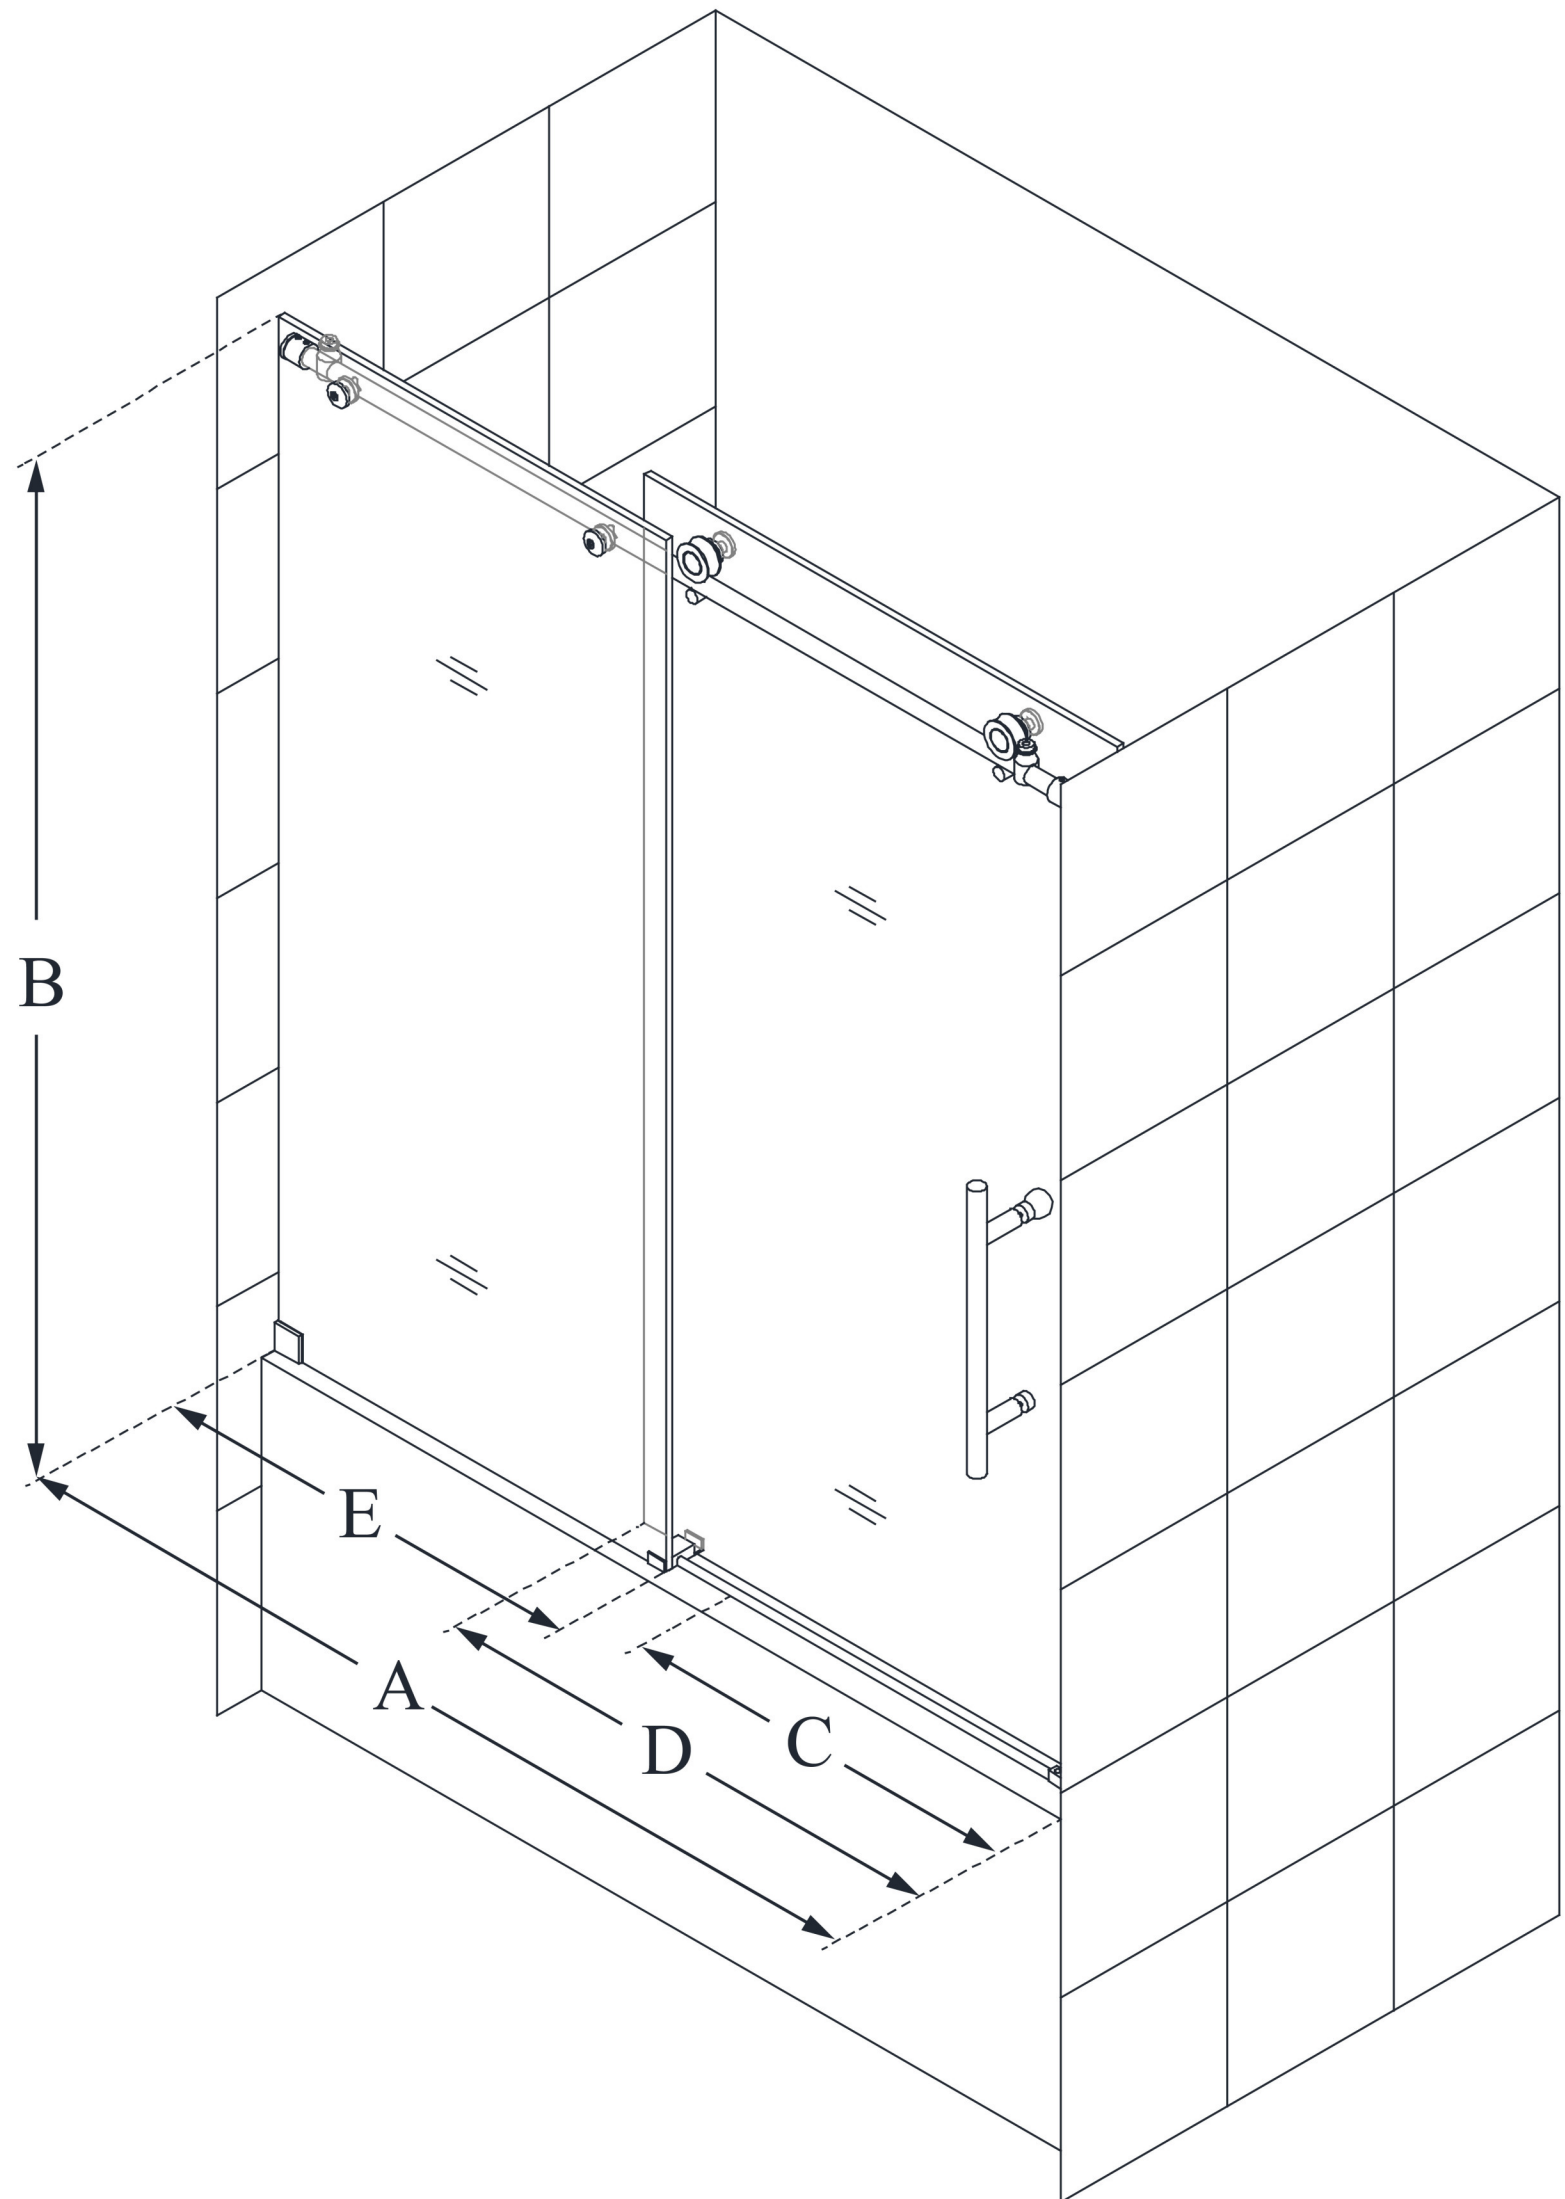

SHDR-61606210

ENIGMA-X

DreamLine Enigma-X 56-59 in. W x
62 in. H Fully Frameless Sliding Tub
Door

SLIDING DOOR

CONFIGURATION DIMENSIONS:

A: 55 - 59 in.

MODEL WIDTH

B: 62 in.

MODEL HEIGHT

C: 22 1/2 - 26 1/2 in.

ACCESS WIDTH

D: 31 9/16 in.

DOOR WIDTH

E: 28 11/16 in.

INLINE PANEL WIDTH

DreamLine reserves the right to update or modify the hardware or materials pictured without prior notice for the purpose of product improvement and customer satisfaction.