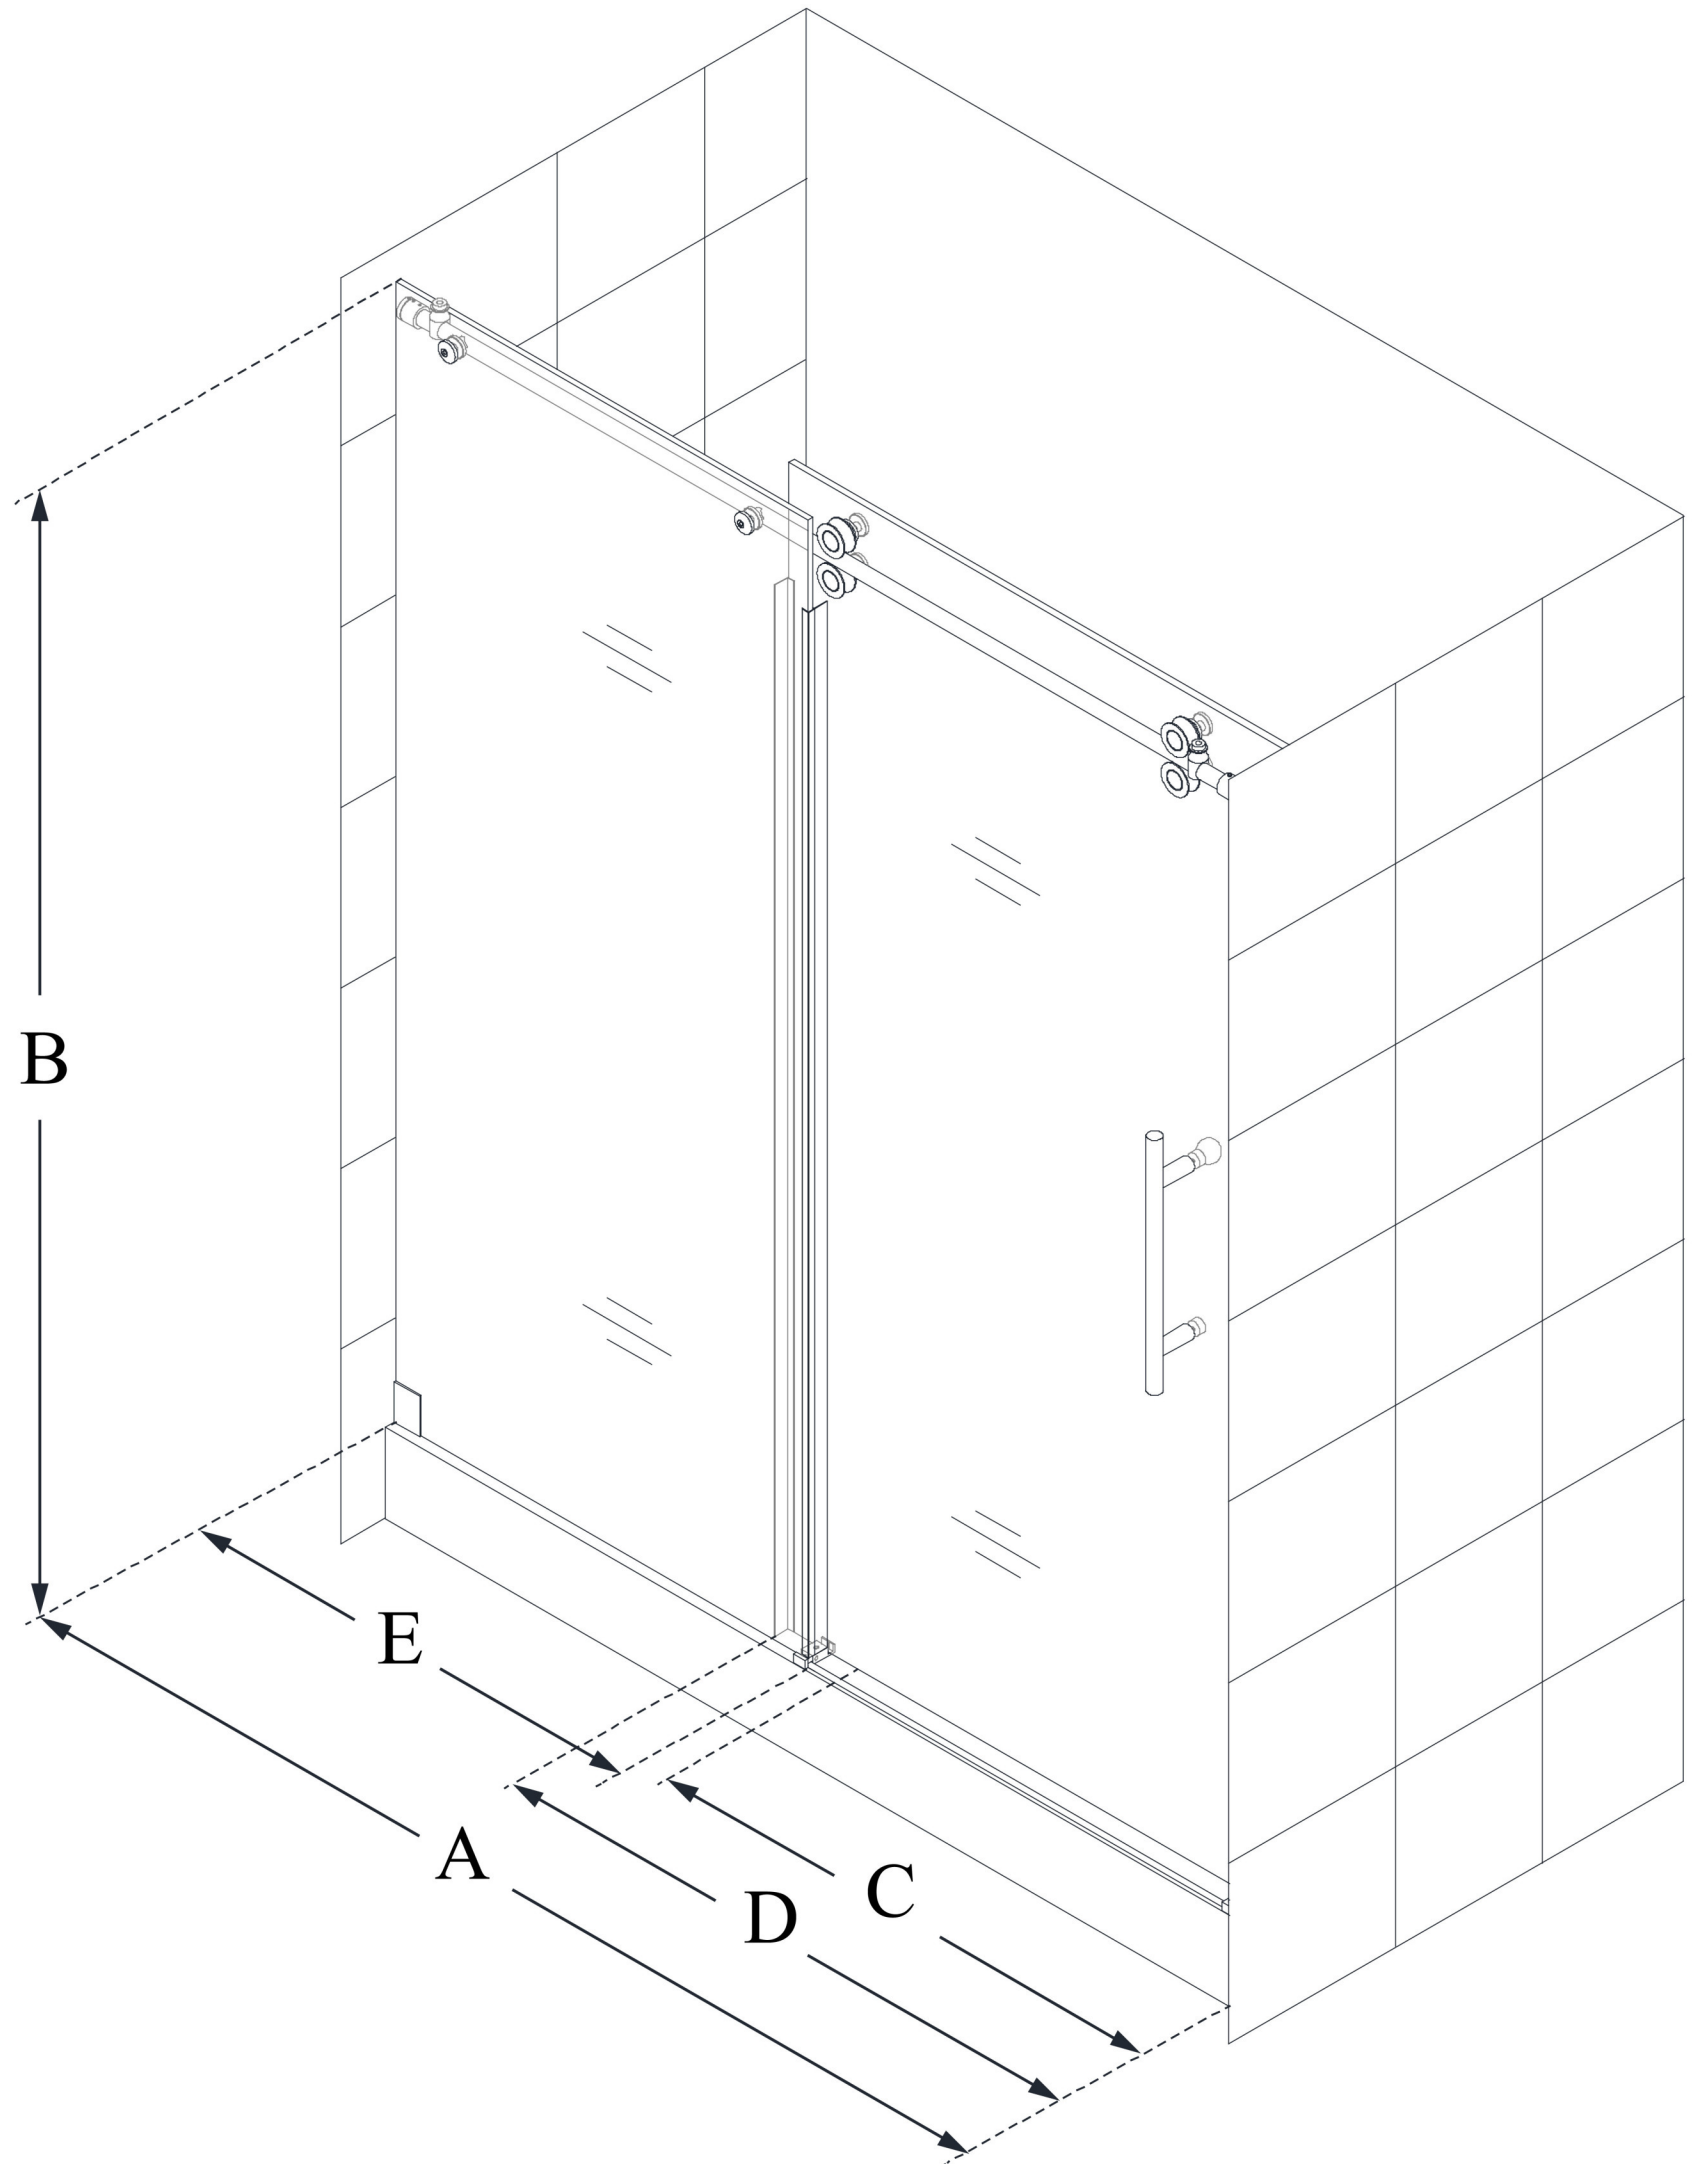

SHDR-61547620

ENIGMA-XO

DreamLine Enigma-XO 50-54 in.
W x 76 in. H Fully Frameless Sliding
Shower Door

SLIDING DOOR

CONFIGURATION DIMENSIONS:

A: 50 in. - 54 in.

MODEL WIDTH

B: 76 in.

MODEL HEIGHT

C: 19 in. - 23 in.

ACCESS WIDTH

D: 29 1/16 in.

DOOR WIDTH

E: 26 1/8 in.

INLINE PANEL WIDTH

DreamLine reserves the right to update or modify the hardware or materials pictured without prior notice for the purpose of product improvement and customer satisfaction.