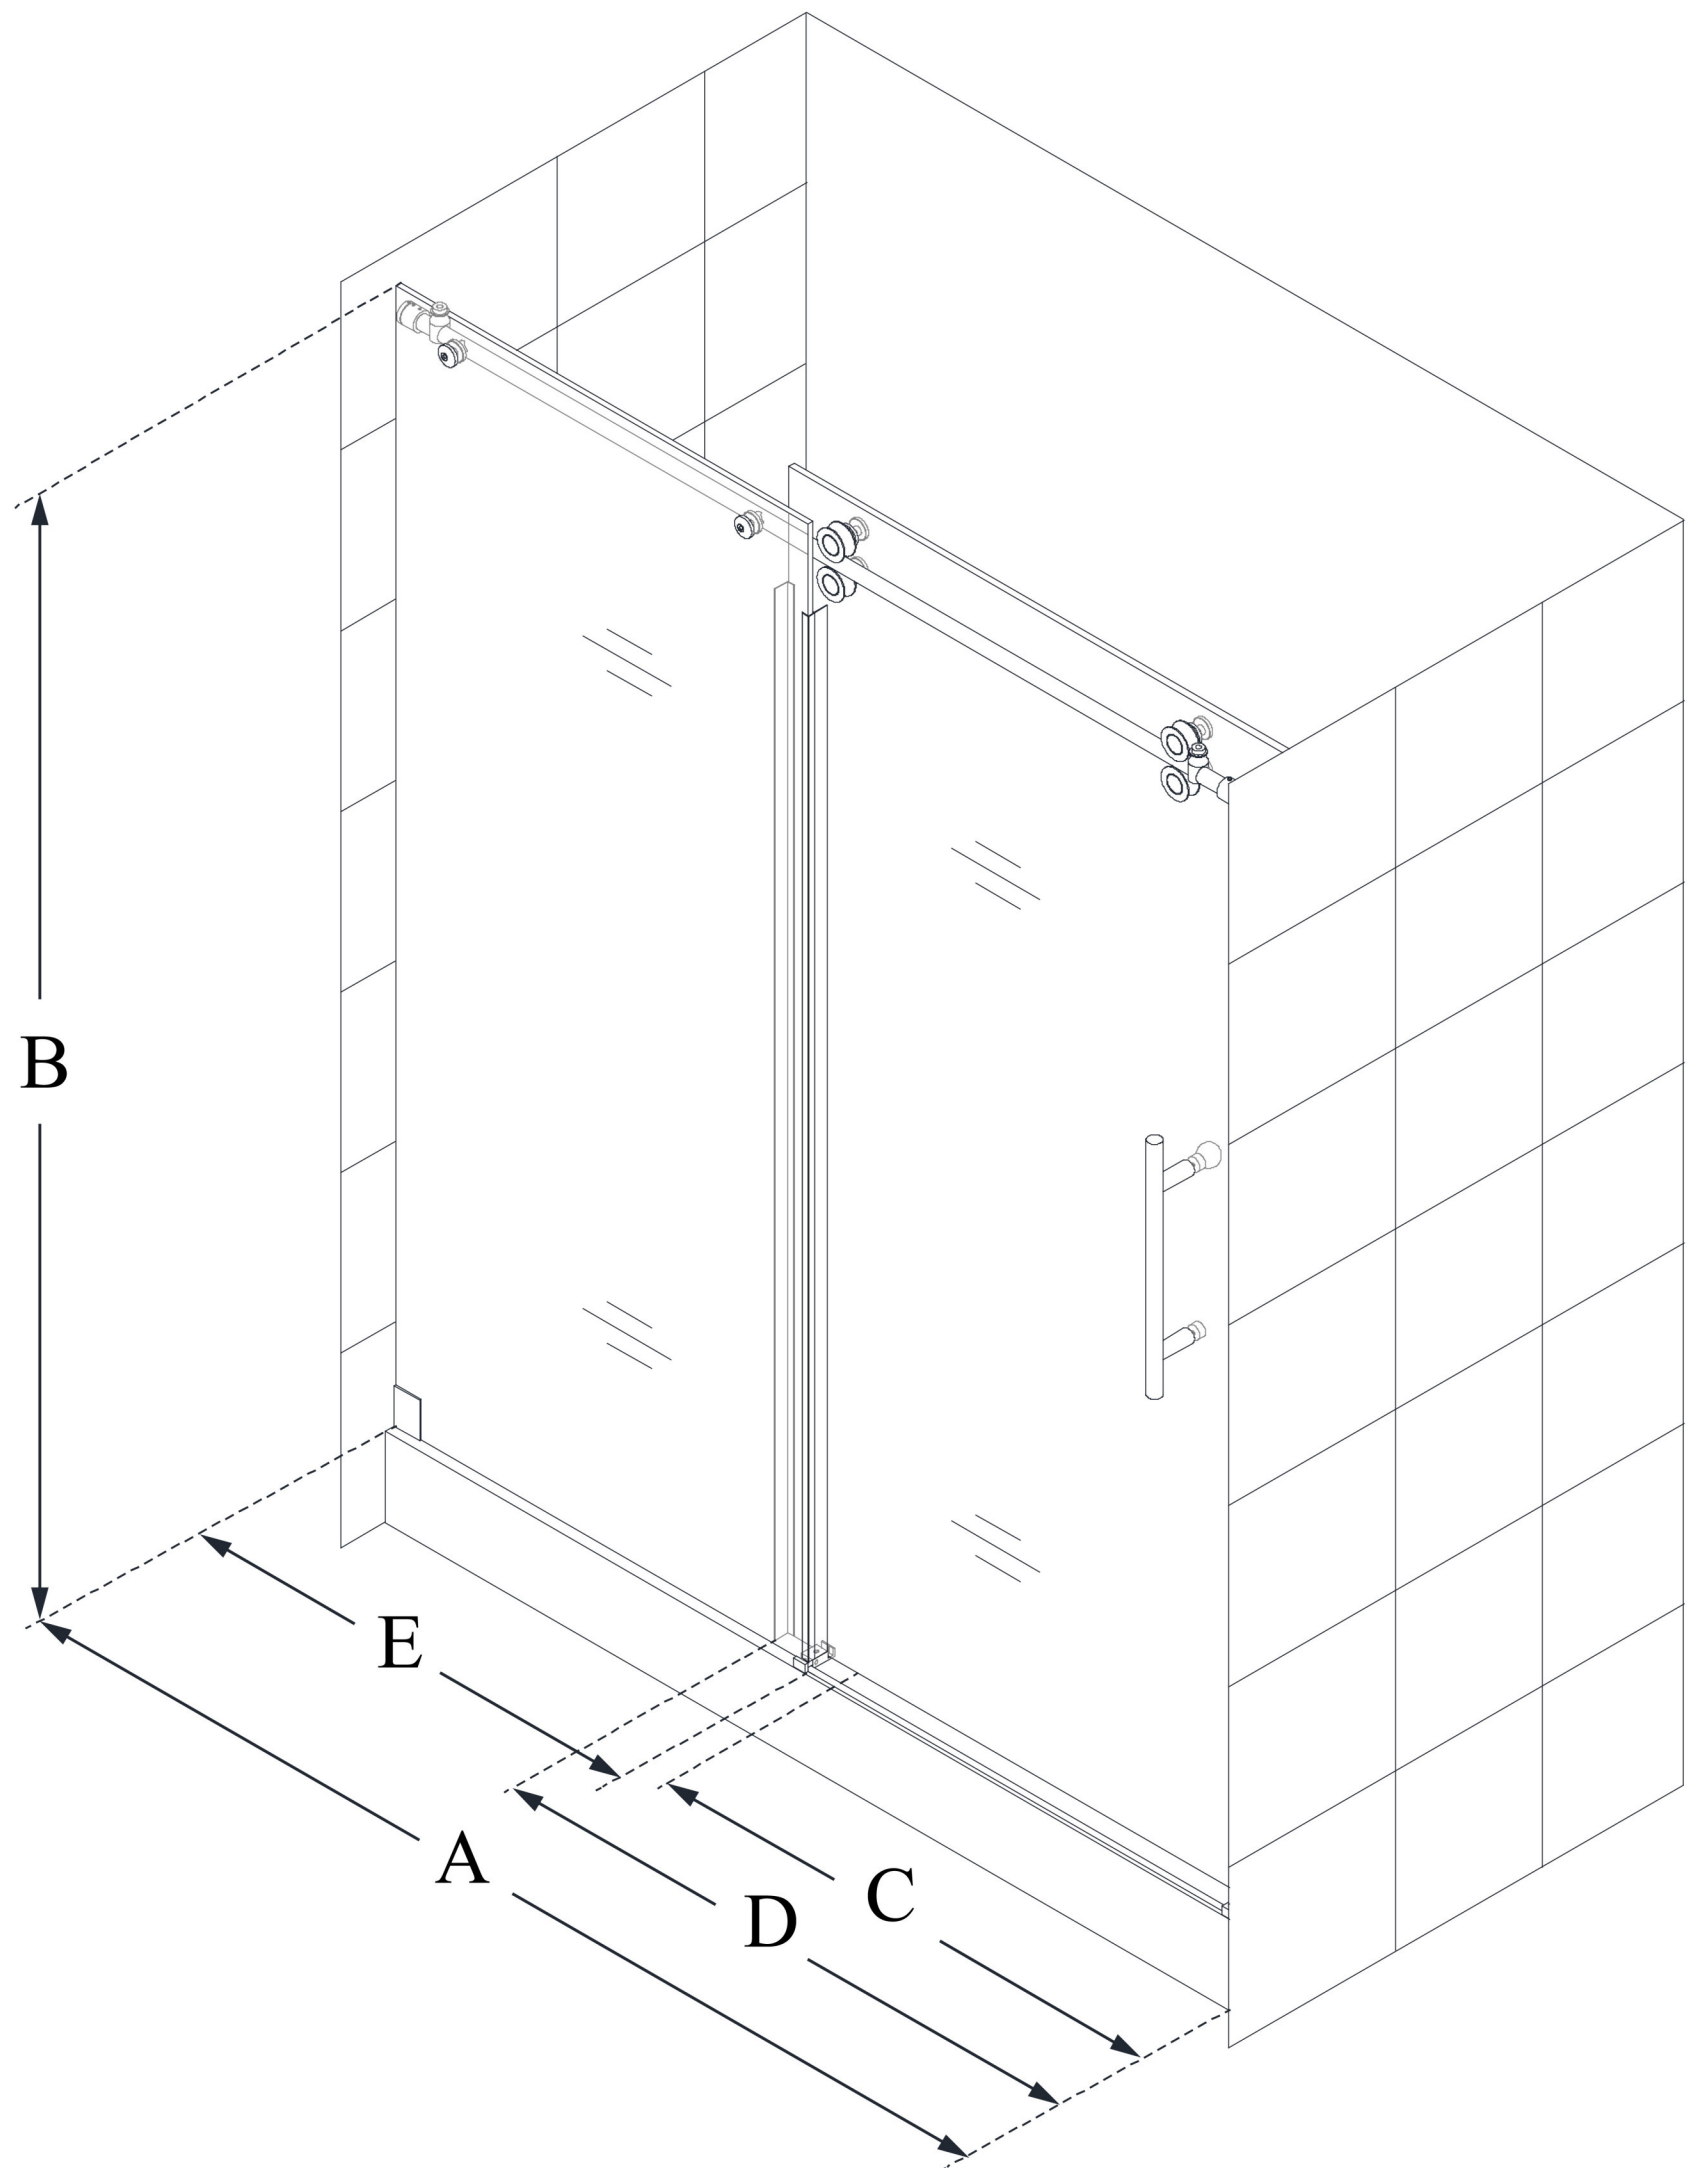

## **ENIGMA-XO**

DreamLine Enigma-XO 44-48 in.  
W x 76 in. H Fully Frameless Sliding  
Shower Door

**SLIDING DOOR**

### **CONFIGURATION DIMENSIONS:**

**A: 44 in. - 48 in.**

MODEL WIDTH

**B: 76 in.**

MODEL HEIGHT

**C: 16 in. - 20 in.**

ACCESS WIDTH

**D: 26 1/16 in.**

DOOR WIDTH

**E: 23 1/8 in.**

INLINE PANEL WIDTH

DreamLine reserves the right to update or modify the hardware or materials pictured without prior notice for the purpose of product improvement and customer satisfaction.